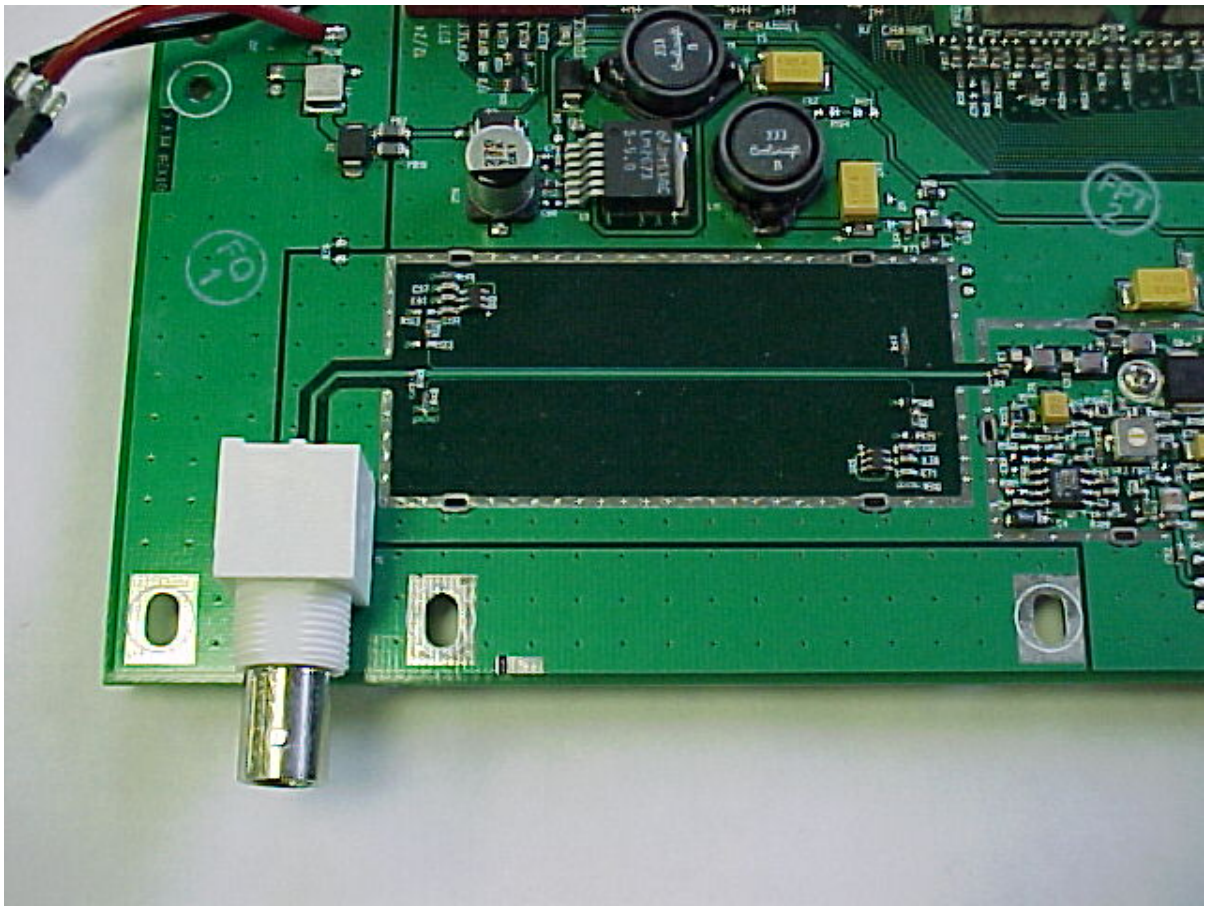

Primex Wireless

XR

FCC ID#: PZ3-XR

**Photo One – Internal
Internal Antenna Port with Dummy Load**

Primex Wireless

XR

FCC ID#: PZ3-XR

Photo Two – Internal

Primex Wireless

XR

FCC ID#: PZ3-XR

Photo Three – Internal

Primex Wireless

XR

FCC ID#: PZ3-XR

Photo Four – Internal

Primex Wireless

XR
FCC ID#: PZ3-XR

Photo Five – Internal

Photo Five – Internal
Left Side – Shield Off

Primex Wireless

XR
FCC ID#: PZ3-XR

Photo Eight – Internal
PCB Flipside

Primex Wireless