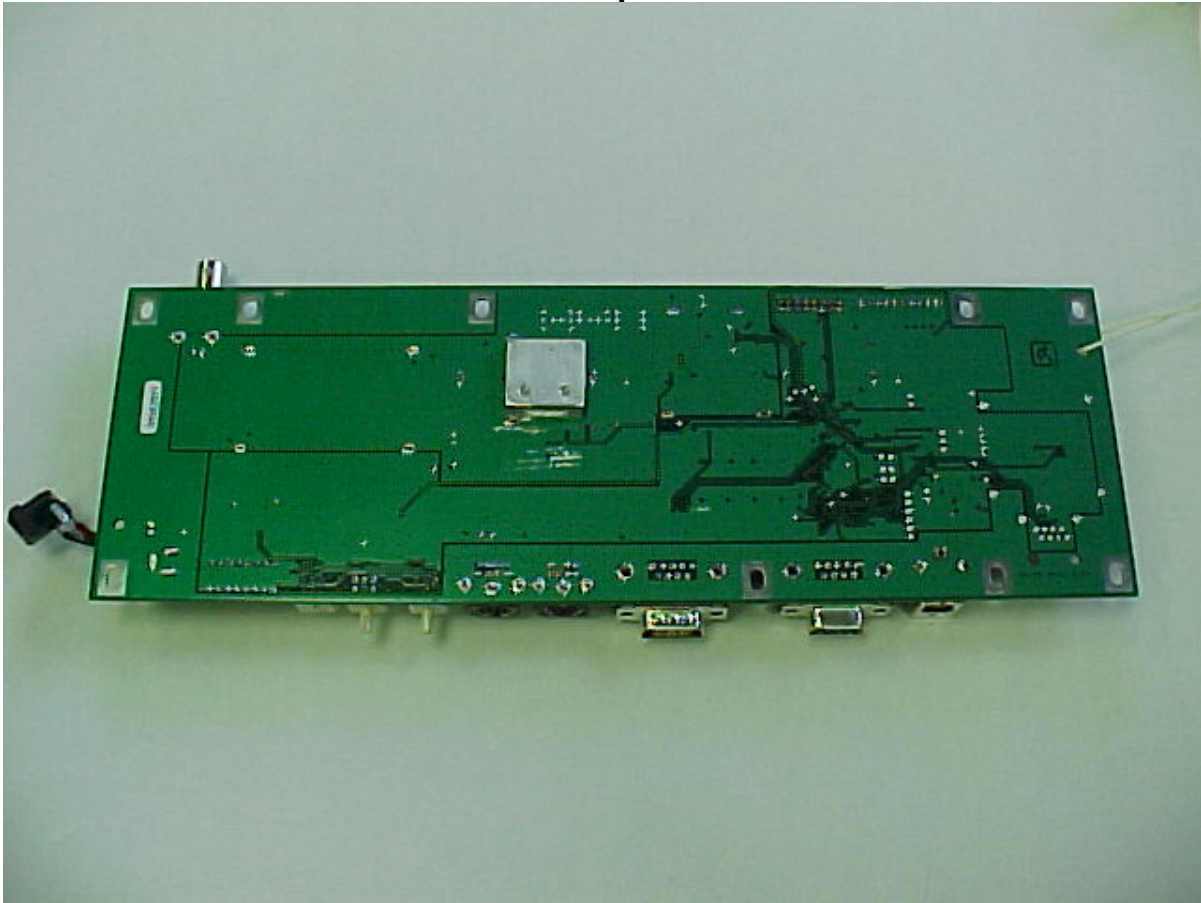

Primex Wireless

XR

FCC ID#: PZ3-XR

**Photo One – Internal
Internal Antenna Port with Dummy Load**

Primex Wireless

XR

FCC ID#: PZ3-XR

Photo Two – Internal

Primex Wireless

XR

FCC ID#: PZ3-XR

Photo Three – Internal

Primex Wireless

XR

FCC ID#: PZ3-XR

Photo Four – Internal

Primex Wireless

XR
FCC ID#: PZ3-XR

Photo Five – Internal

Photo Five – Internal
Left Side – Shield Off

Primex Wireless

XR
FCC ID#: PZ3-XR

Photo Eight – Internal
PCB Flipside

Primex Wireless

XR

FCC ID#: PZ3-XR

Photo Nine – Internal

Primex Wireless

XR
FCC ID#: PZ3-XR

Photo Ten – Internal