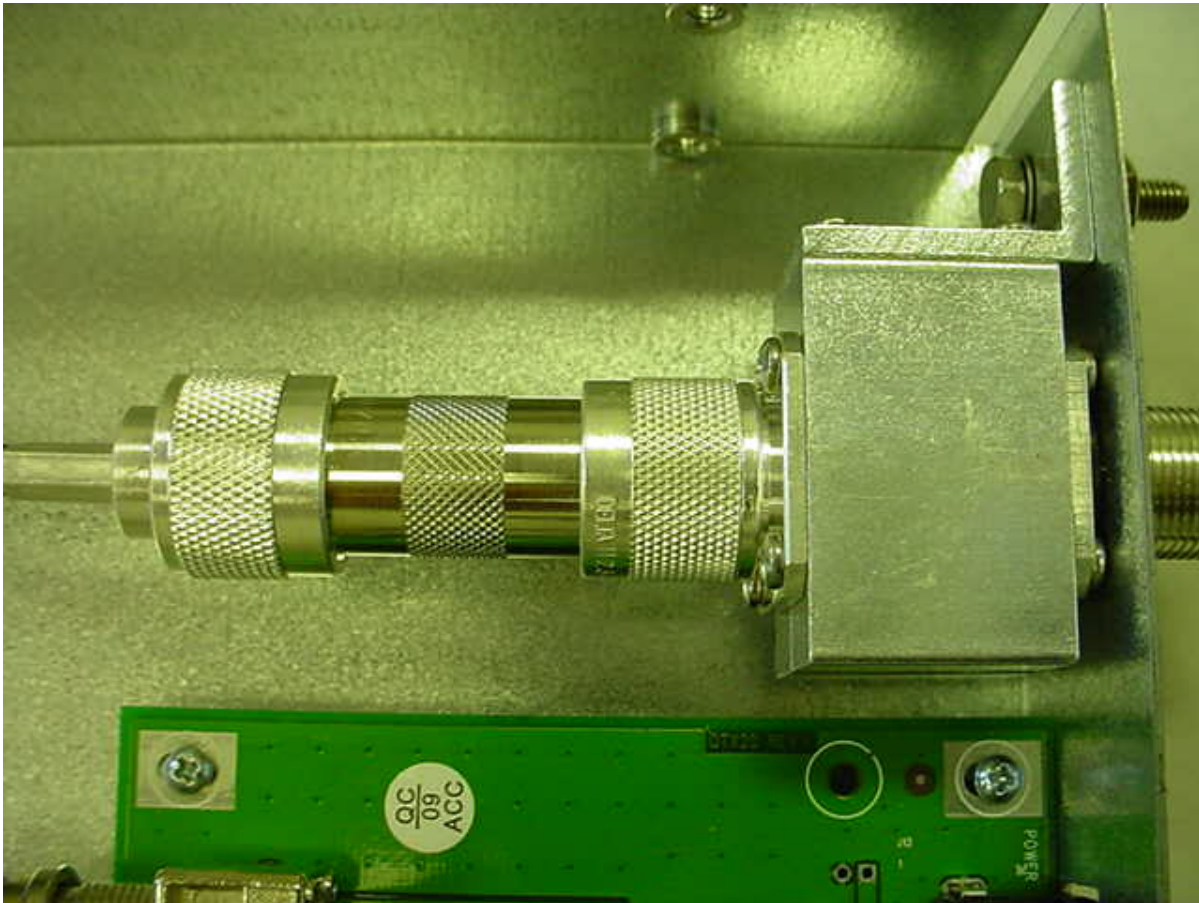

Primex Wireless

XR

FCC ID#: PZ3-XR

**Photo One – Internal
Internal Antenna Port with Dummy Load**

Primex Wireless

XR

FCC ID#: PZ3-XR

Photo Two – Internal