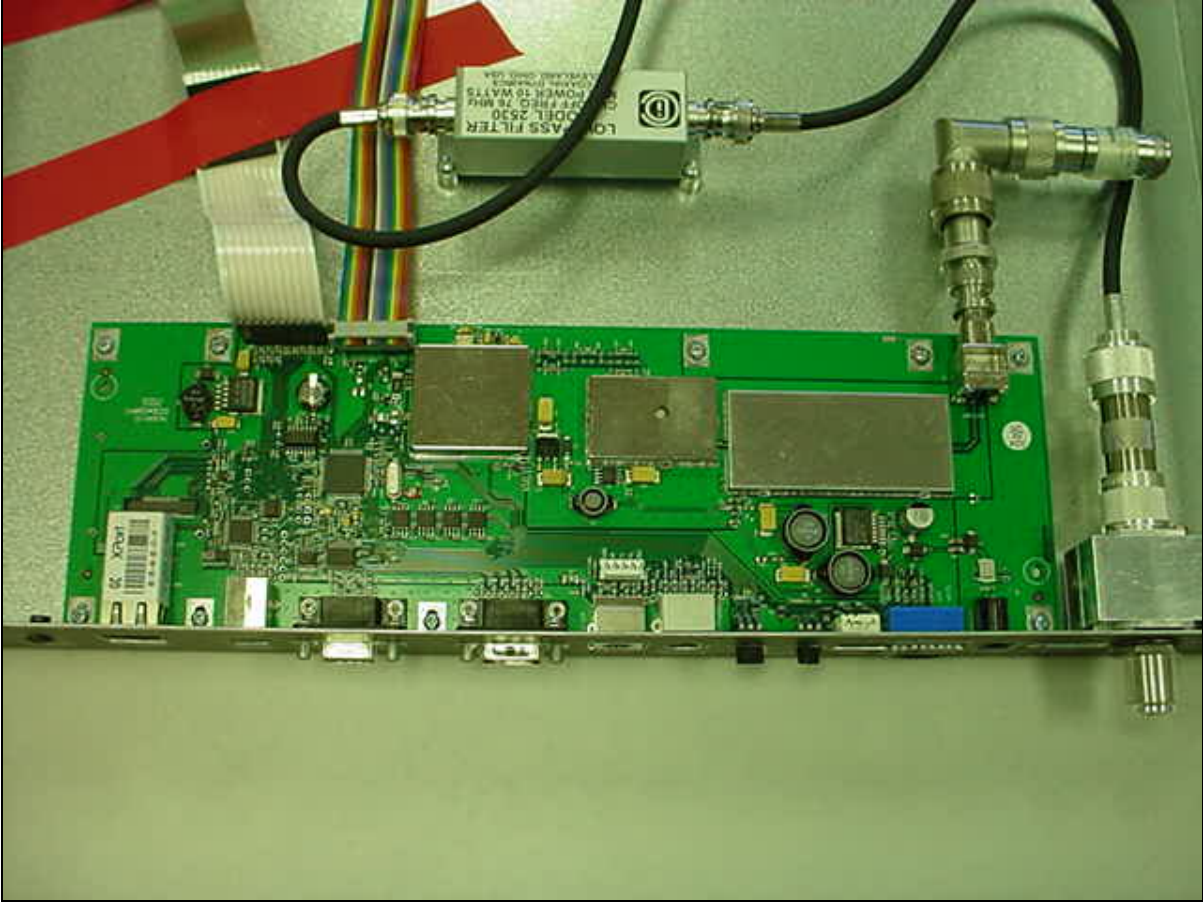

Primex Wireless

XR

FCC ID#: PZ3-XR

**Photo One – Internal
Internal Antenna Port with Dummy Load**

Primex Wireless

XR

FCC ID#: PZ3-XR

Photo Two – Internal

Primex Wireless

XR

FCC ID#: PZ3-XR

Photo Three – Internal

Primex Wireless

XR

FCC ID#: PZ3-XR

Photo Four – Internal

Primex Wireless

XR
FCC ID#: PZ3-XR

Photo Five – Internal

Photo Five – Internal
Left Side – Shield Off

Primex Wireless

XR
FCC ID#: PZ3-XR

Photo Eight – Internal
PCB Flipside

Primex Wireless