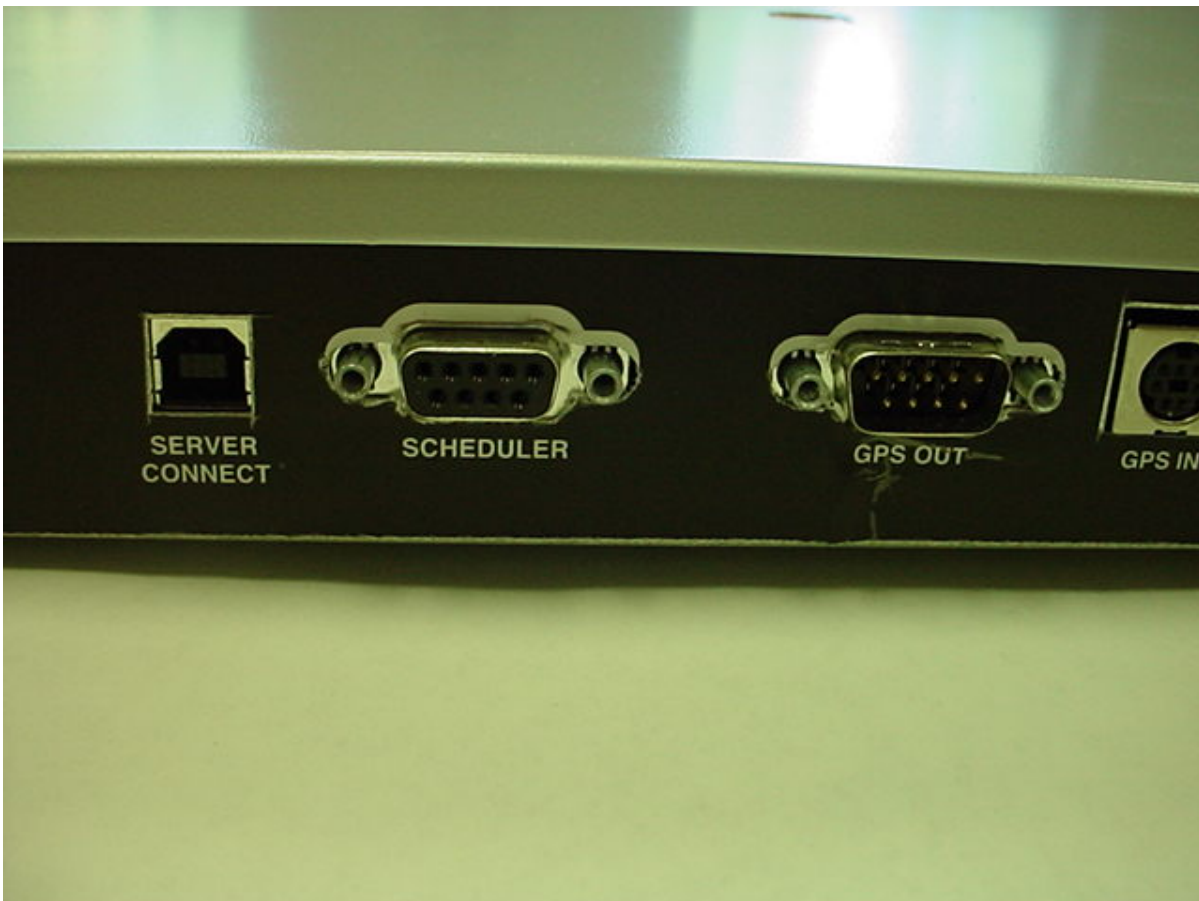

Primex Wireless

XR

FCC ID#: PZ3-XR

**Photo One – External
Back Panel – Left Side**

Primex Wireless

XR

FCC ID#: PZ3-XR

**Photo Two – External
Back Panel – Left Center**

Primex Wireless

XR

FCC ID#: PZ3-XR

Photo Three – External
Back Panel – Right Center

Primex Wireless

XR

FCC ID#: PZ3-XR

Photo Four – External
Back Panel – Right (with Antenna Port)

Primex Wireless

XR

FCC ID#: PZ3-XR

Photo Five – External Antenna Port

Primex Wireless

XR

FCC ID#: PZ3-XR

Photo Six – External Antenna Port with Dummy Load for Testing