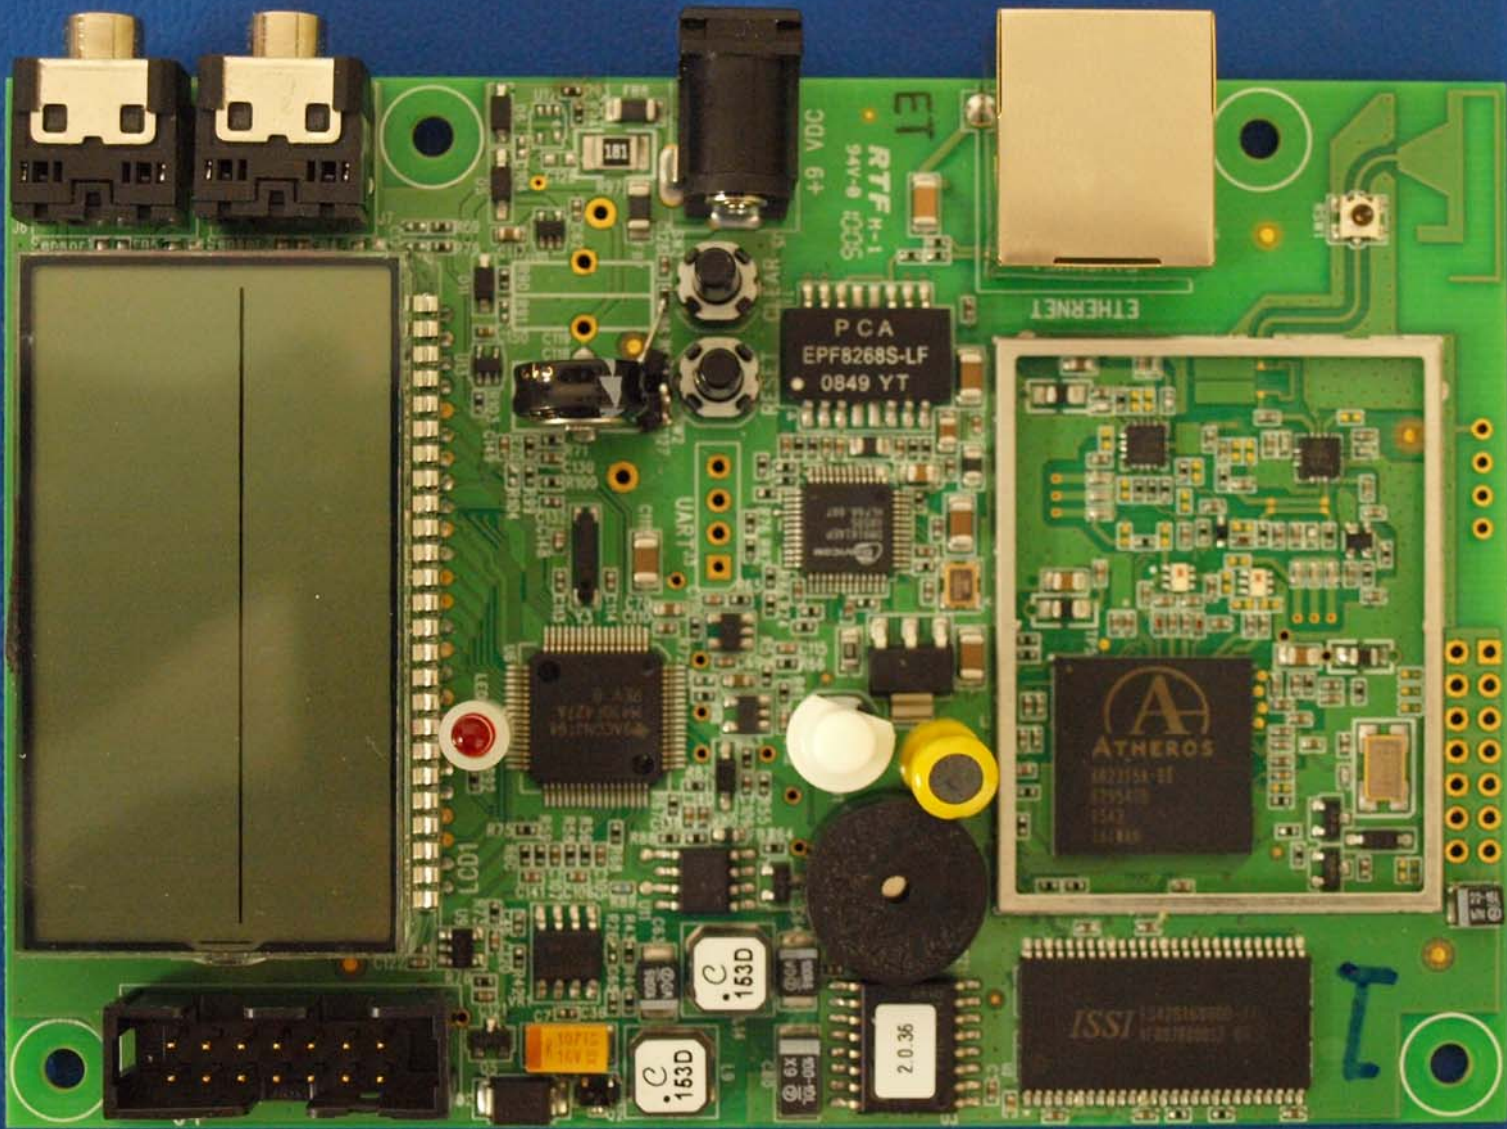

PCA
EPF8268S-LF
0849 YT

ISSI
163D

ETHERNET

+9 VDC

RTF
H-1
SC23
8-ANG

1.8V

163D

163D

2.0.36

100 110 120 130 140 150 160 170 180 190 200 210 220 230 240 250

0 mm 10 20 30 40 50 60 70 80 90 100

PROJECT: WIRELESS
0210
REV 1.2

ESJTAG

MADE IN CANADA