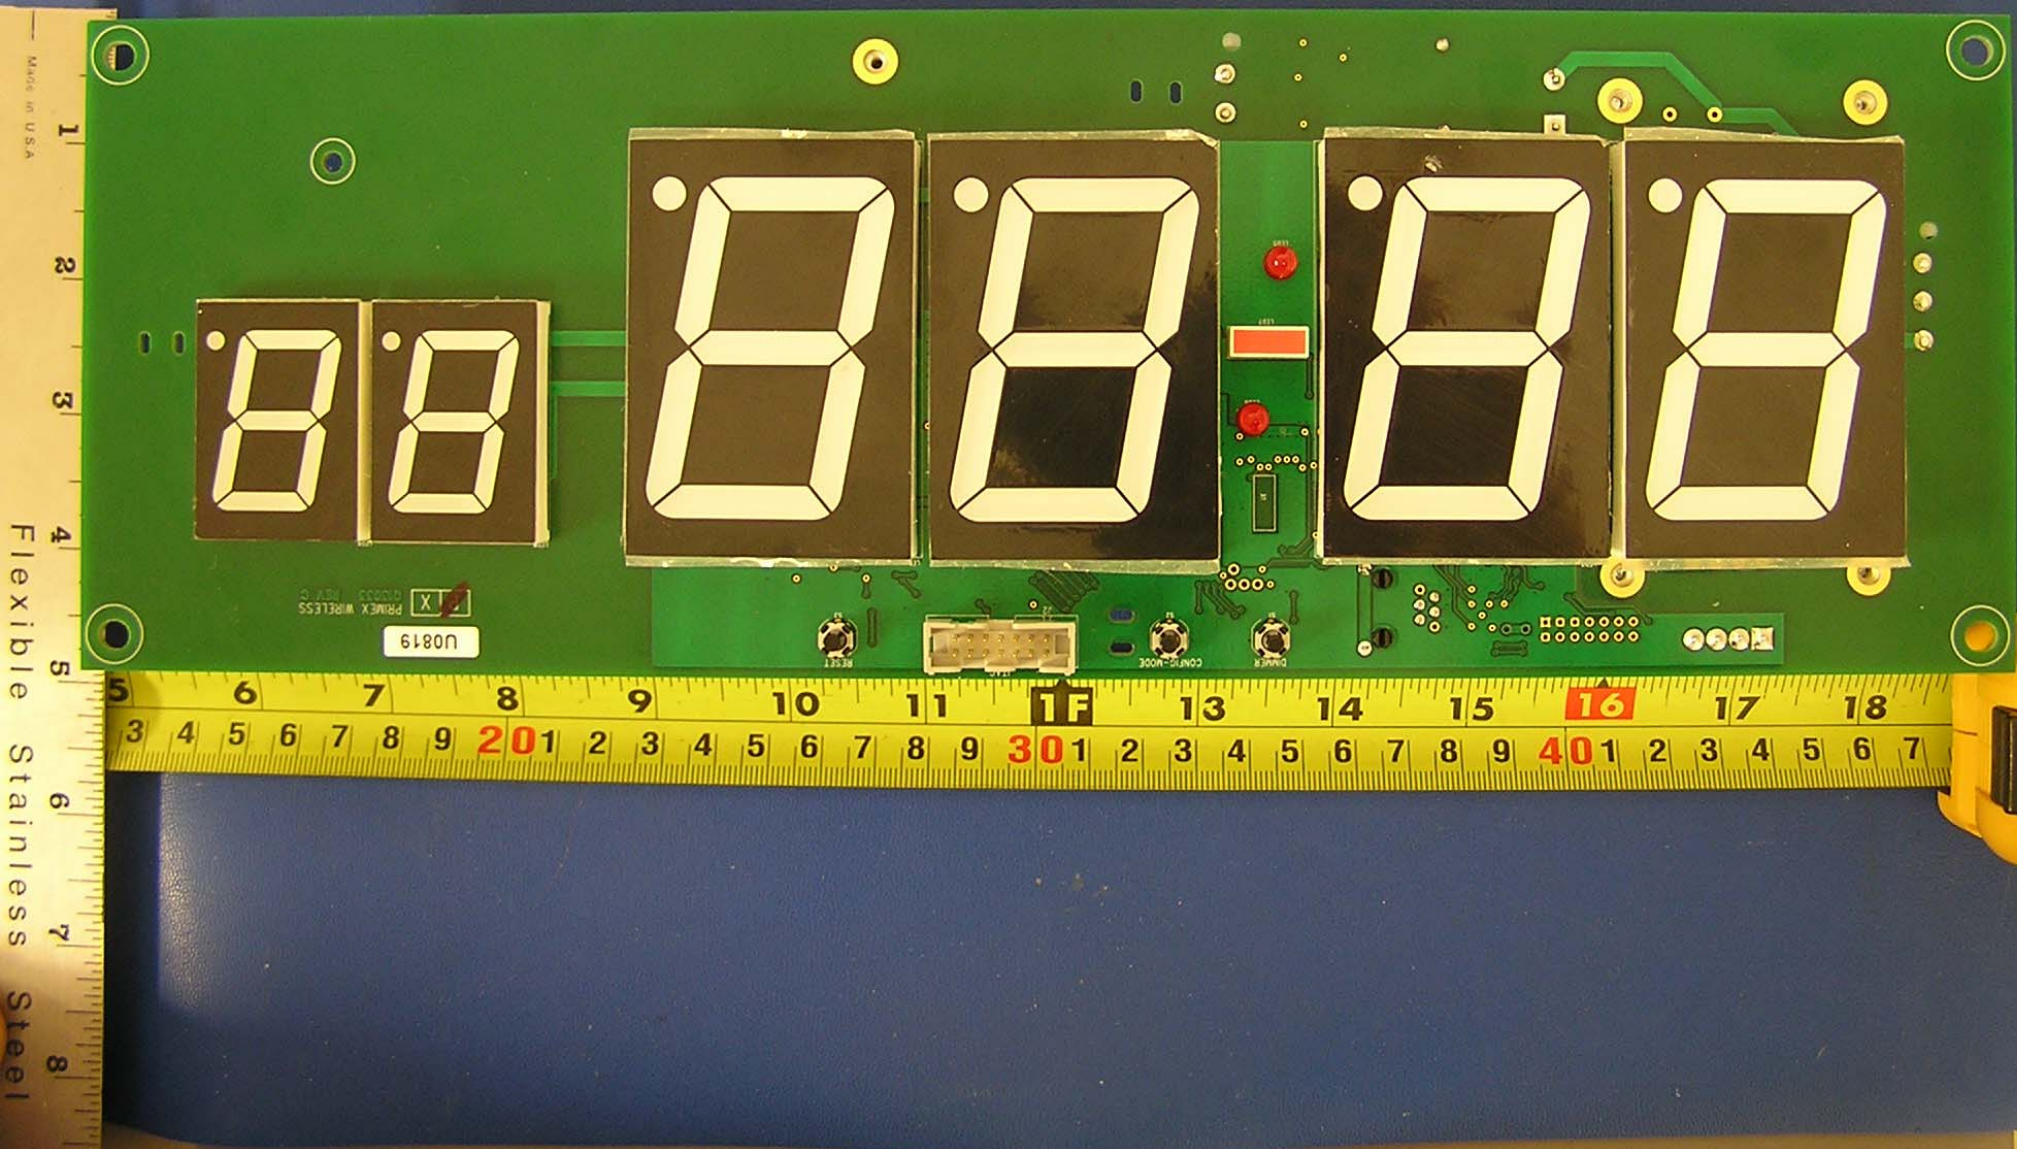

SL4  
SL3

BACK-BACK DISPLAY

INFINITY

Made in U.S.A.  
Flexible Stainless Steel

3 4 5 6 7 8 9 10 11 12 13 14 15 16 17 18  
20 21 22 23 24 25 26 27 28 29 30 31 32 33 34 35 36 37 38 39 40 41 42 43 44 45 46 47

Made in USA

Flexible Stainless Steel

U0819  
PRIME X WIRELESS  
REV. C

RESET

DATA

CONFIG MODE

POWER

LED