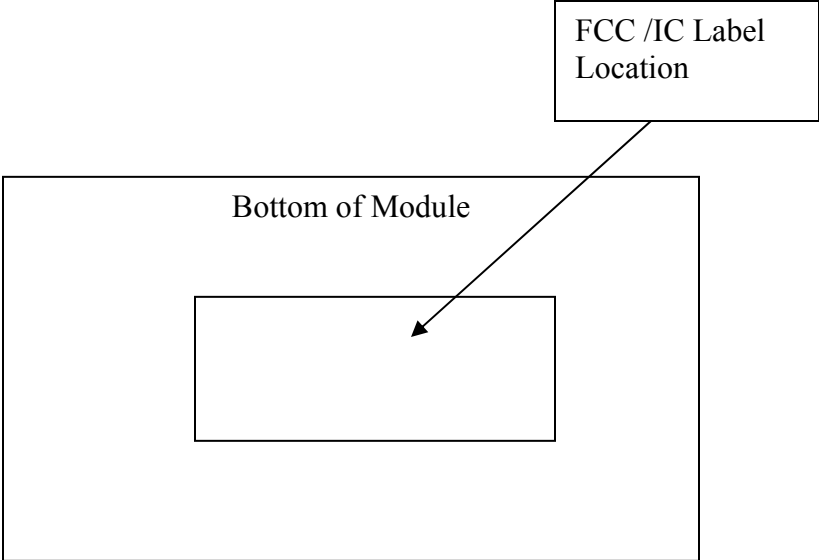

**PROPOSED FCC/IC ID LABEL AND LOCATION**

## **PROPOSED FCC ID LABEL FOR HOST DEVICE**

**PRIMEX, INC.**

**This device contains FCC ID : PZ3-SNSE,  
IC : 4256A-SNSE**