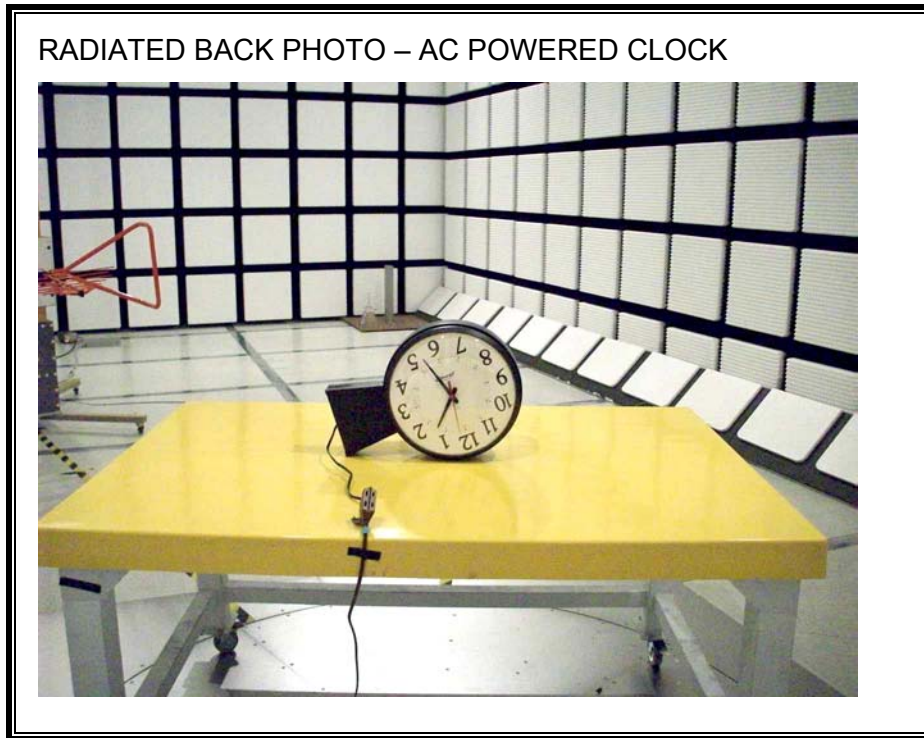

### ANTENNA PORT CONDUCTED RF MEASUREMENT SETUP

**RADIATED RF MEASUREMENT SETUP**

RADIATED FRONT PHOTO – BATTERY POWERED CLOCK

RADIATED BACK PHOTO – BATTERY POWERED CLOCK

**POWERLINE CONDUCTED EMISSIONS MEASUREMENT SETUP**

LINE CONDUCTED FRONT PHOTO

LINE CONDUCTED BACK PHOTO

**END OF REPORT**