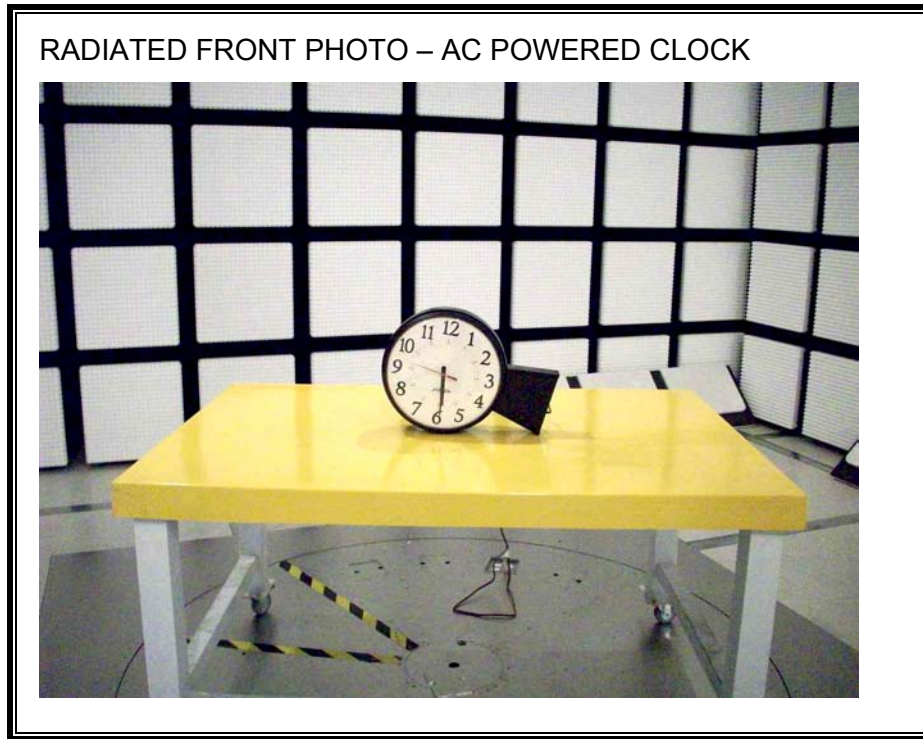

### ANTENNA PORT CONDUCTED RF MEASUREMENT SETUP

**RADIATED RF MEASUREMENT SETUP**

RADIATED FRONT PHOTO – BATTERY POWERED CLOCK

RADIATED BACK PHOTO – BATTERY POWERED CLOCK

**POWERLINE CONDUCTED EMISSIONS MEASUREMENT SETUP**

LINE CONDUCTED FRONT PHOTO

LINE CONDUCTED BACK PHOTO

**END OF REPORT**