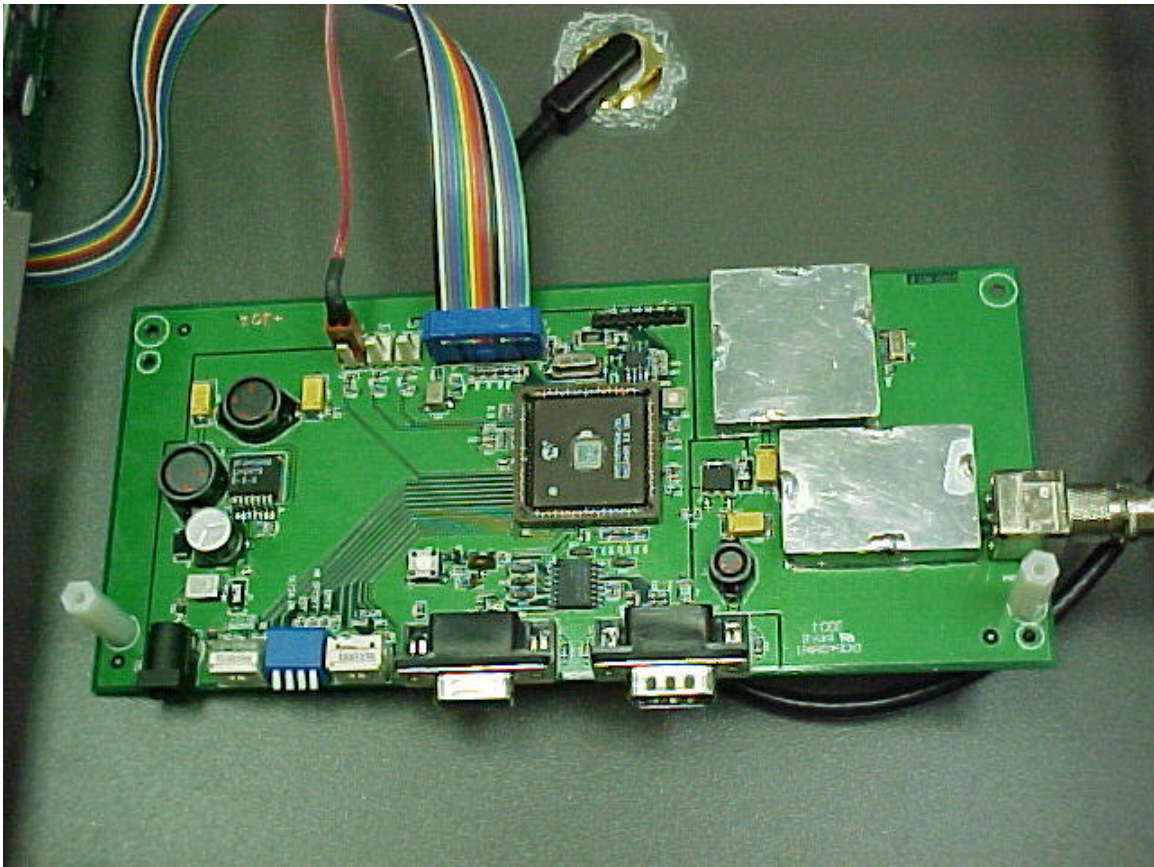

**Primex, Inc. ( Quartex USA )  
Primex Wireless Master Lock  
FCC ID#: PZ3-FM72**

**Photo Six  
Open for Inspection**

**Primex, Inc. ( Quartex USA )  
Primex Wireless Master Lock  
FCC ID#: PZ3-FM72**

**Photo Seven  
Single PCB showing Non-Component Side with Antenna Connections**

**Primex, Inc. ( Quartex USA )  
Primex Wireless Master Lock  
FCC ID#: PZ3-FM72**

**Photo Eight  
Single PCB showing Component Side with RF Section Shielded**

**Primex, Inc. ( Quartex USA )  
Primex Wireless Master Lock  
FCC ID#: PZ3-FM72**

**Photo Nine  
Single PCB showing Antenna Connection**