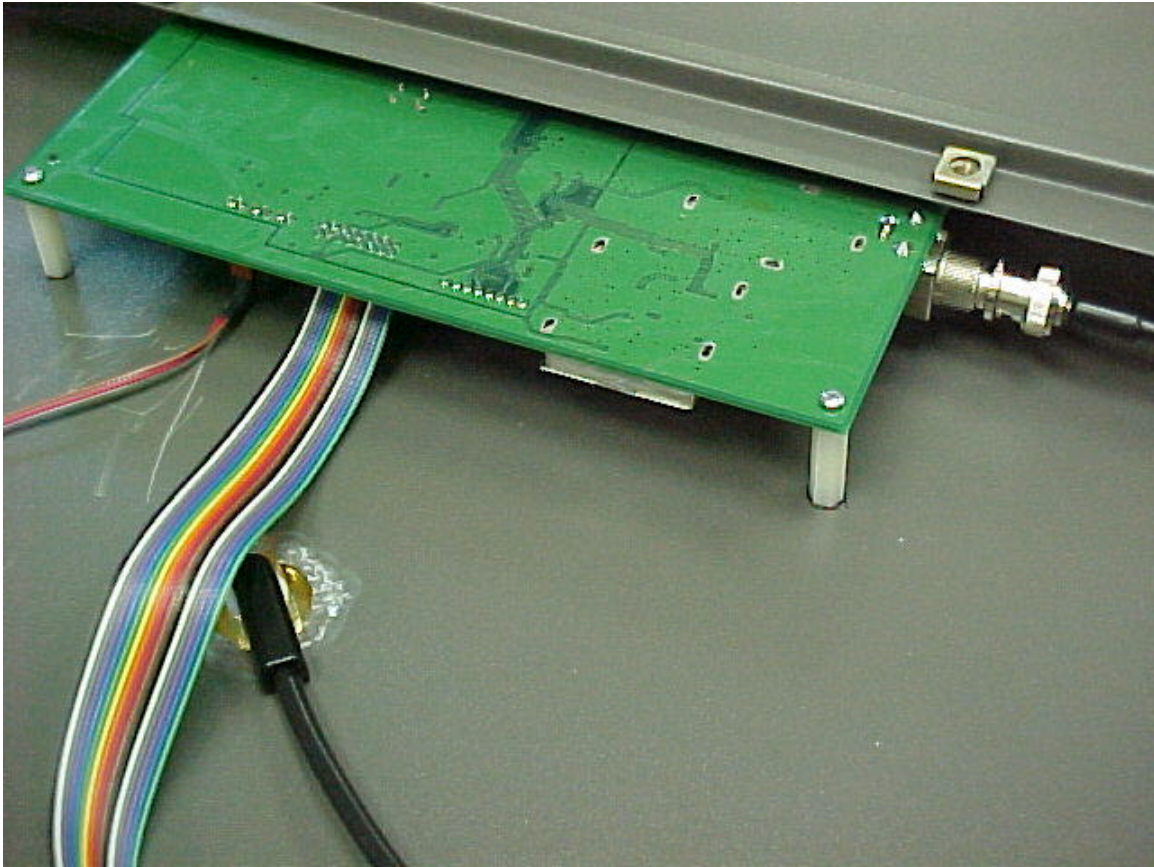

**Primex, Inc. ( Quartex USA )  
Primex Wireless Master Lock  
FCC ID#: PZ3-FM72**

**Photo Six  
Open for Inspection**

**Primex, Inc. ( Quartex USA )  
Primex Wireless Master Lock  
FCC ID#: PZ3-FM72**

**Photo Seven  
Single PCB showing Non-Component Side with Antenna Connections**

**Primex, Inc. ( Quartex USA )  
Primex Wireless Master Lock  
FCC ID#: PZ3-FM72**

**Photo Eight  
Single PCB showing Component Side with RF Section Shielded**

**Primex, Inc. ( Quartex USA )  
Primex Wireless Master Lock  
FCC ID#: PZ3-FM72**

**Photo Nine  
Single PCB showing Antenna Connection**