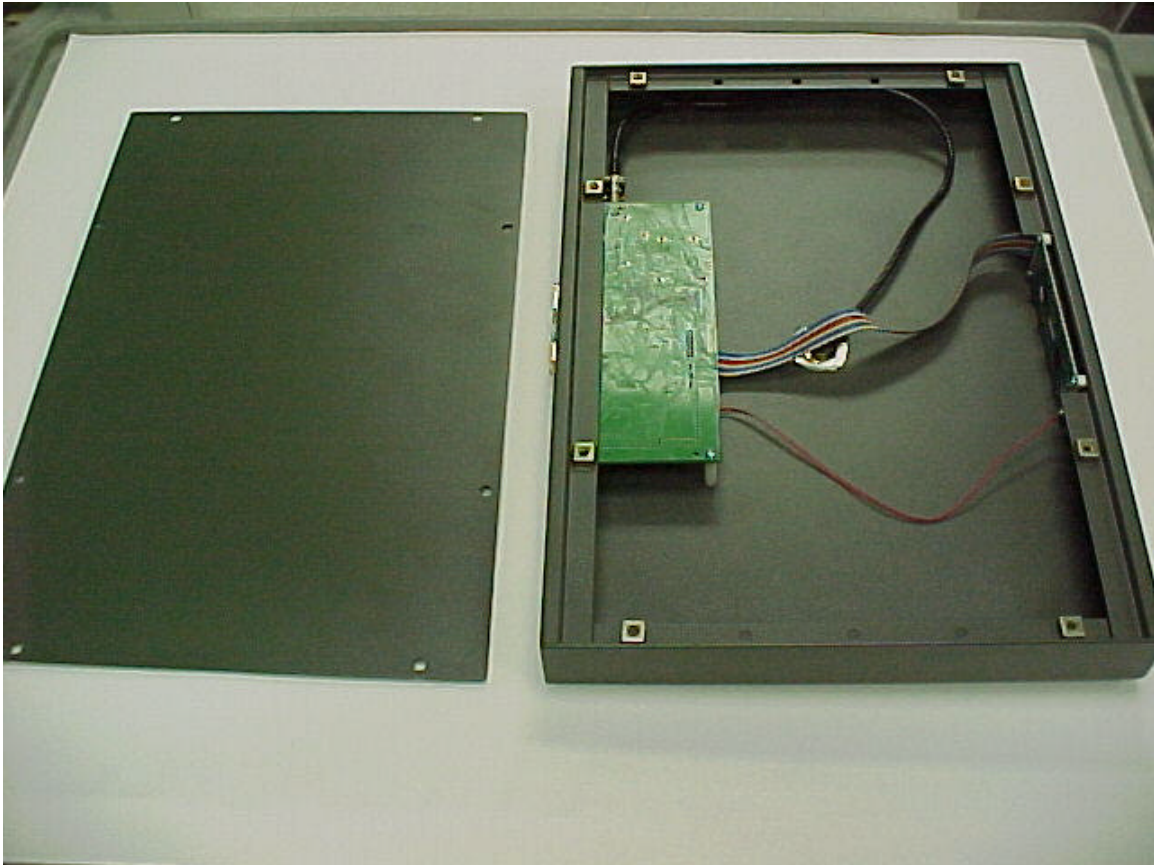

**Primex, Inc. ( Quartex USA )  
Primex Wireless Master Lock  
FCC ID#: PZ3-FM72**

**Photo Six  
Open for Inspection**

**Primex, Inc. ( Quartex USA )  
Primex Wireless Master Lock  
FCC ID#: PZ3-FM72**

**Photo Seven  
Single PCB showing Non-Component Side with Antenna Connections**

**Primex, Inc. ( Quartex USA )  
Primex Wireless Master Lock  
FCC ID#: PZ3-FM72**

**Photo Eight  
Single PCB showing Component Side with RF Section Shielded**

**Primex, Inc. ( Quartex USA )  
Primex Wireless Master Lock  
FCC ID#: PZ3-FM72**

**Photo Nine  
Single PCB showing Antenna Connection**