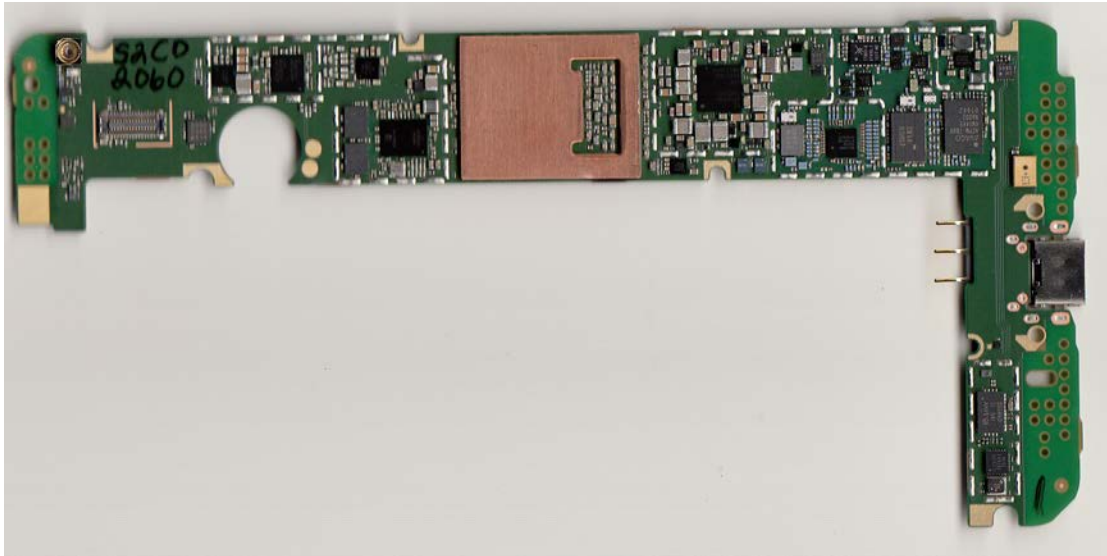

RM-1104 Internal Picture:

Exhibit09 Internal Pictures

FCC ID: PYASTT

IC: 661X-STT

Applicant: Microsoft Mobile Oy

Copyright © 2015 Microsoft. All rights reserved.

Exhibit09 Internal Pictures
FCC ID: PYASTT
IC: 661X-STT
Applicant: Microsoft Mobile Oy

Exhibit09 Internal Pictures

FCC ID: PYASTT

IC: 661X-STT

Applicant: Microsoft Mobile Oy

RM-1118 internal Picture:

Exhibit09 Internal Pictures

FCC ID: PYASTT

IC: 661X-STT

Applicant: Microsoft Mobile Oy

Exhibit09 Internal Pictures

FCC ID: PYASTT

IC: 661X-STT

Applicant: Microsoft Mobile Oy

RM-1104 and RM-1118 Antenna Location: