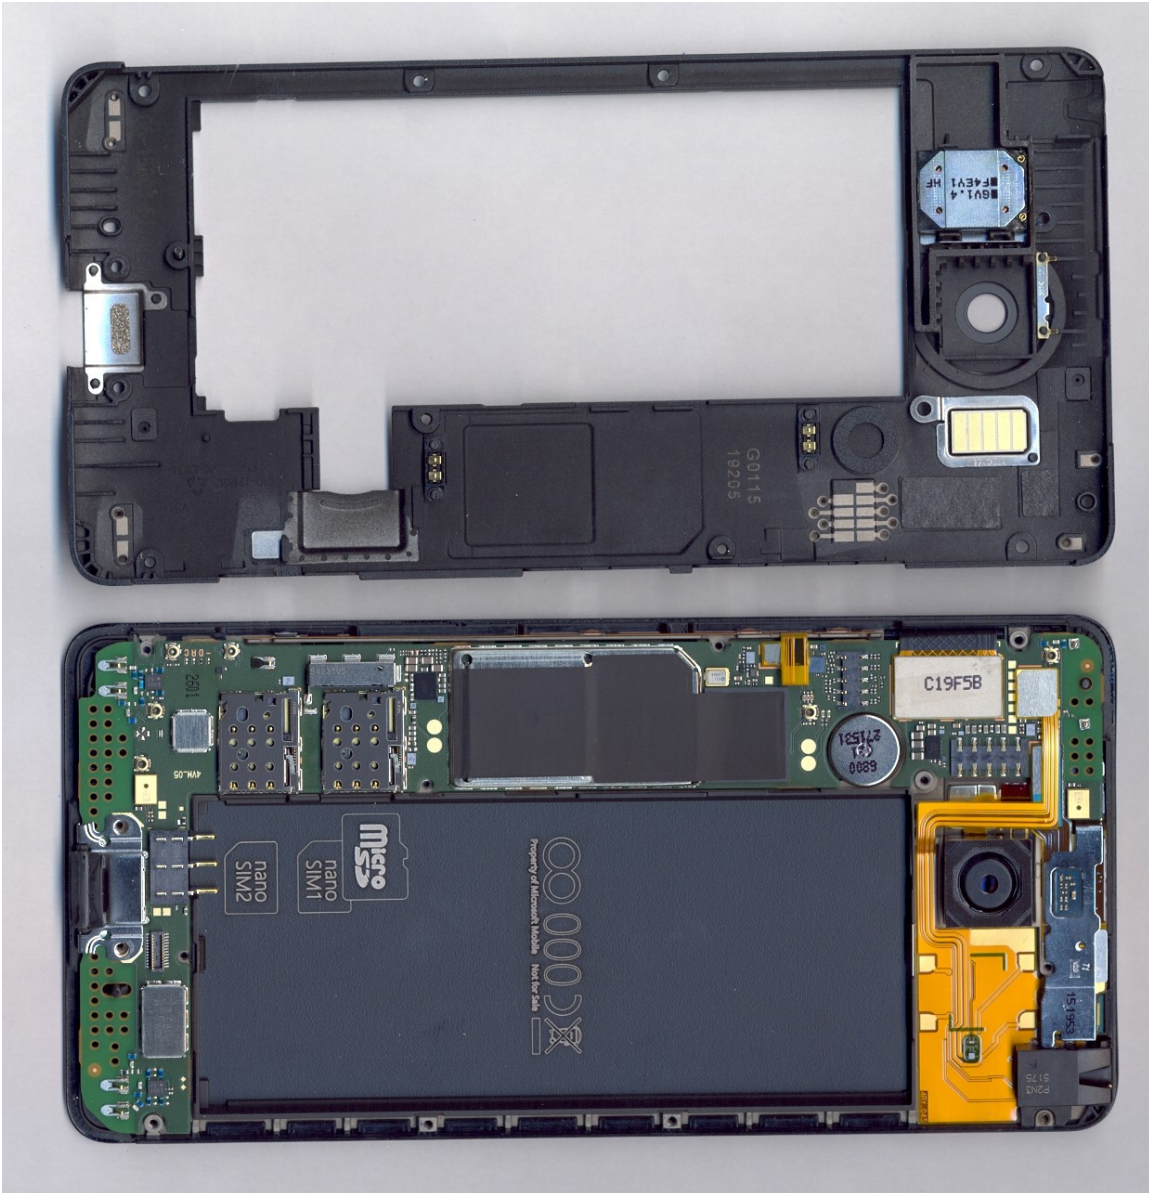

Exhibit09 Internal Pictures

FCC ID: PYASTT

IC: 661X-STT

Applicant: Microsoft Mobile Oy

RM-1118 internal Picture:

Exhibit09 Internal Pictures

FCC ID: PYASTT

IC: 661X-STT

Applicant: Microsoft Mobile Oy

Exhibit09 Internal Pictures

FCC ID: PYASTT

IC: 661X-STT

Applicant: Microsoft Mobile Oy

RM-1104 and RM-1118 Antenna Location: