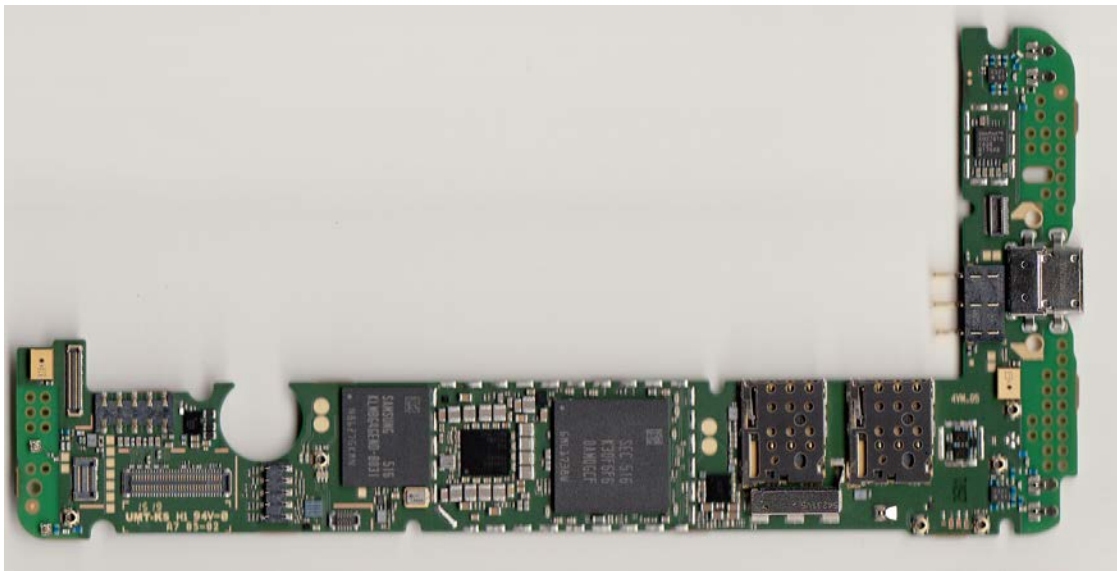

Exhibit09 Internal Pictures

FCC ID: PYASTT

IC: 661X-STT

Applicant: Microsoft Mobile Oy

RM-1118 internal Picture:

Exhibit09 Internal Pictures

FCC ID: PYASTT

IC: 661X-STT

Applicant: Microsoft Mobile Oy

Exhibit09 Internal Pictures

FCC ID: PYASTT

IC: 661X-STT

Applicant: Microsoft Mobile Oy

RM-1104 and RM-1118 Antenna Location: