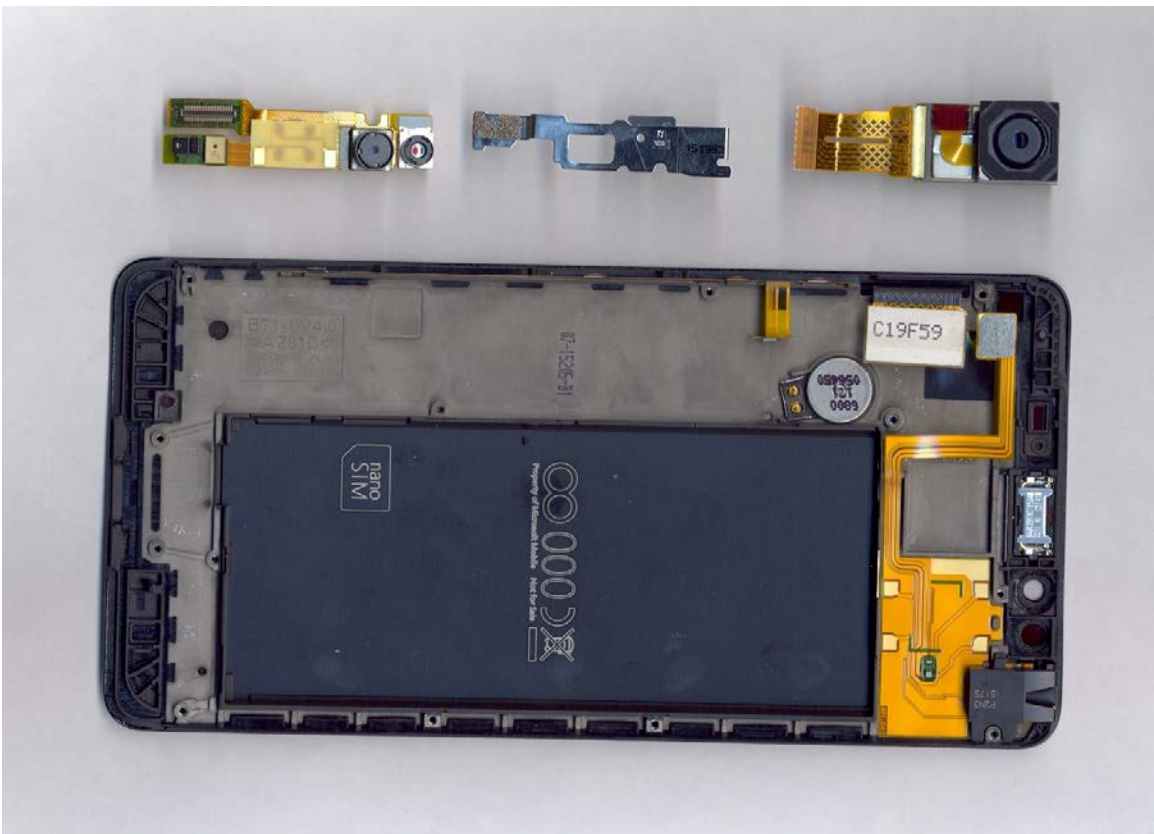

RM-1104 Internal Picture:

Exhibit09 Internal Pictures

FCC ID: PYASTT

IC: 661X-STT

Applicant: Microsoft Mobile Oy

Copyright © 2015 Microsoft. All rights reserved.

Exhibit09 Internal Pictures
FCC ID: PYASTT
IC: 661X-STT
Applicant: Microsoft Mobile Oy

Exhibit09 Internal Pictures

FCC ID: PYASTT

IC: 661X-STT

Applicant: Microsoft Mobile Oy

RM-1118 internal Picture:

Exhibit09 Internal Pictures

FCC ID: PYASTT

IC: 661X-STT

Applicant: Microsoft Mobile Oy

Exhibit09 Internal Pictures

FCC ID: PYASTT

IC: 661X-STT

Applicant: Microsoft Mobile Oy

RM-1104 and RM-1118 Antenna Location: