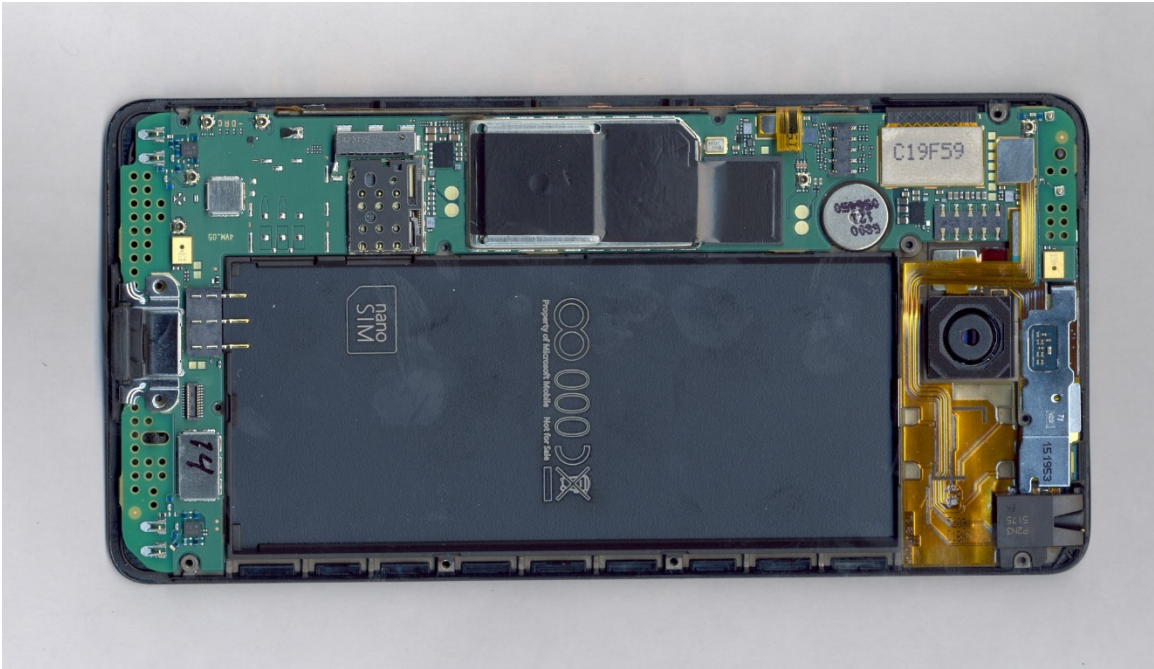

RM-1104 Internal Picture:

Exhibit09 Internal Pictures

FCC ID: PYASTT

IC: 661X-STT

Applicant: Microsoft Mobile Oy

Copyright © 2015 Microsoft. All rights reserved.

Exhibit09 Internal Pictures
FCC ID: PYASTT
IC: 661X-STT
Applicant: Microsoft Mobile Oy

Exhibit09 Internal Pictures

FCC ID: PYASTT

IC: 661X-STT

Applicant: Microsoft Mobile Oy

RM-1118 internal Picture:

Exhibit09 Internal Pictures

FCC ID: PYASTT

IC: 661X-STT

Applicant: Microsoft Mobile Oy

Exhibit09 Internal Pictures

FCC ID: PYASTT

IC: 661X-STT

Applicant: Microsoft Mobile Oy

RM-1104 and RM-1118 Antenna Location: