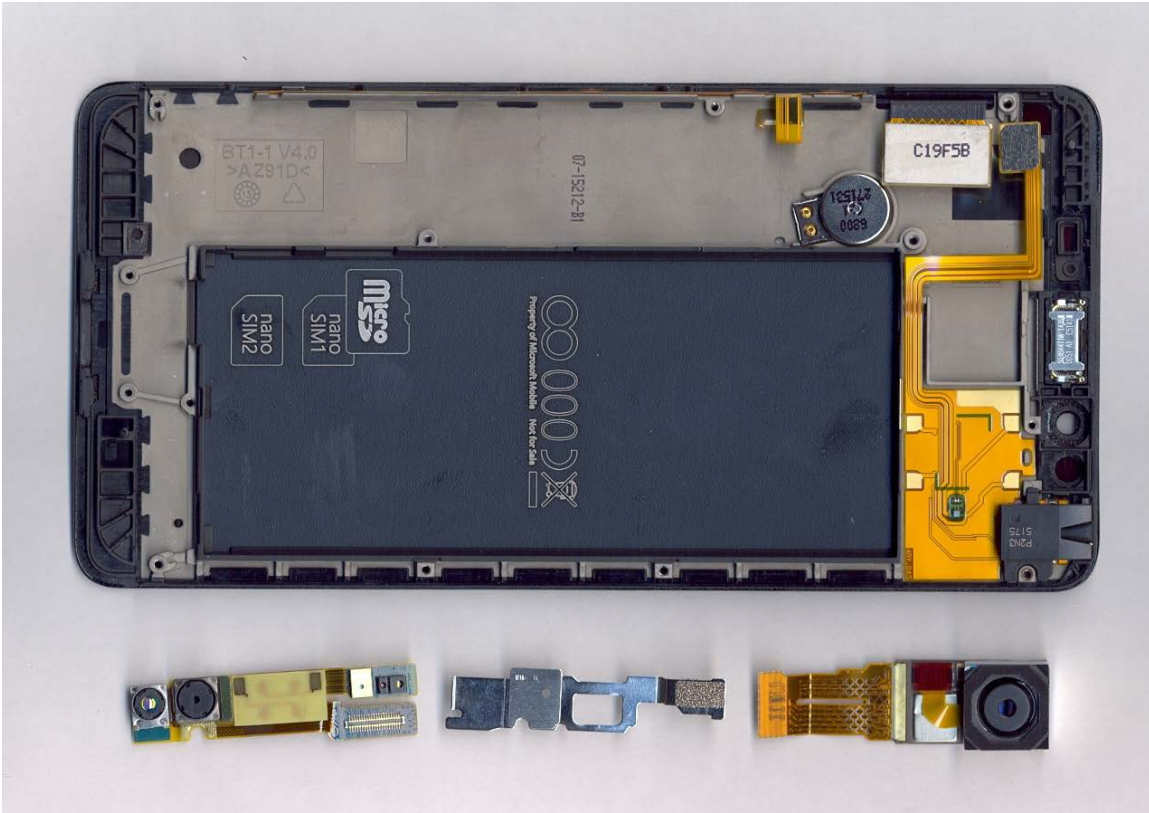

Applicant: Microsoft Mobile Oy

Exhibit09 Internal Pictures

FCC ID: PYASTT

IC: 661X-STT

Applicant: Microsoft Mobile Oy

RM-1104 and RM-1118 Antenna Location: