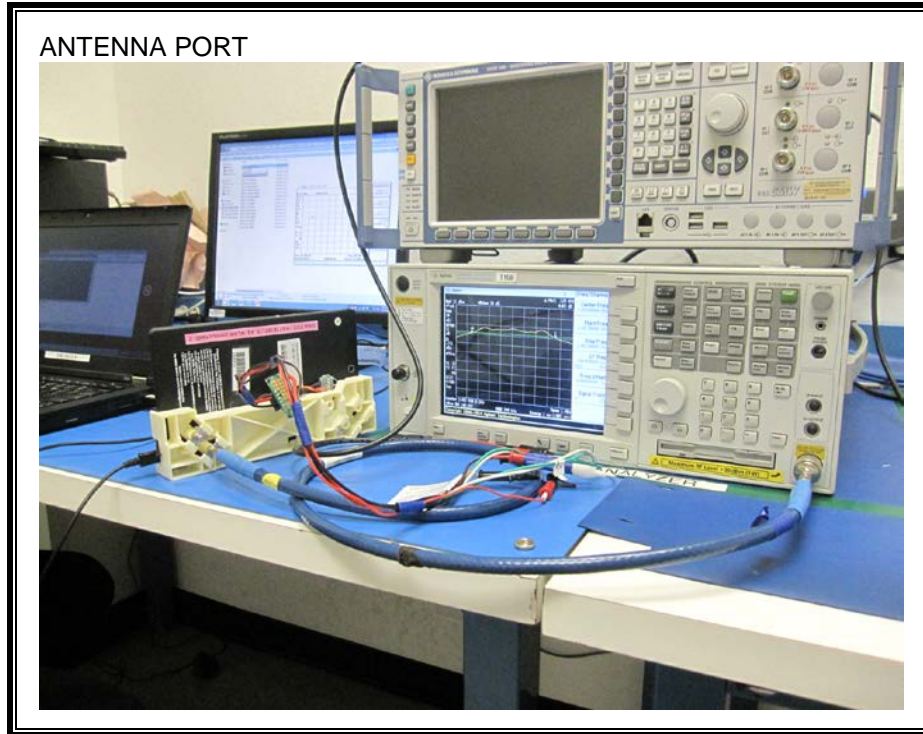

9. SETUP PHOTOS

ANTENNA PORT

RADIATED RF MEASUREMENT SETUP (BELOW 1 GHz)

RADIATED FRONT PHOTO (BELOW 1 GHz)

RADIATED BACK PHOTO (BELOW 1 GHz)

RADIATED RF MEASUREMENT SETUP (ABOVE 1 GHz)

RADIATED RF MEASUREMENT SETUP FOR PORTABLE CONFIGURATION

POWERLINE CONDUCTED EMISSIONS MEASUREMENT SETUP

END OF REPORT