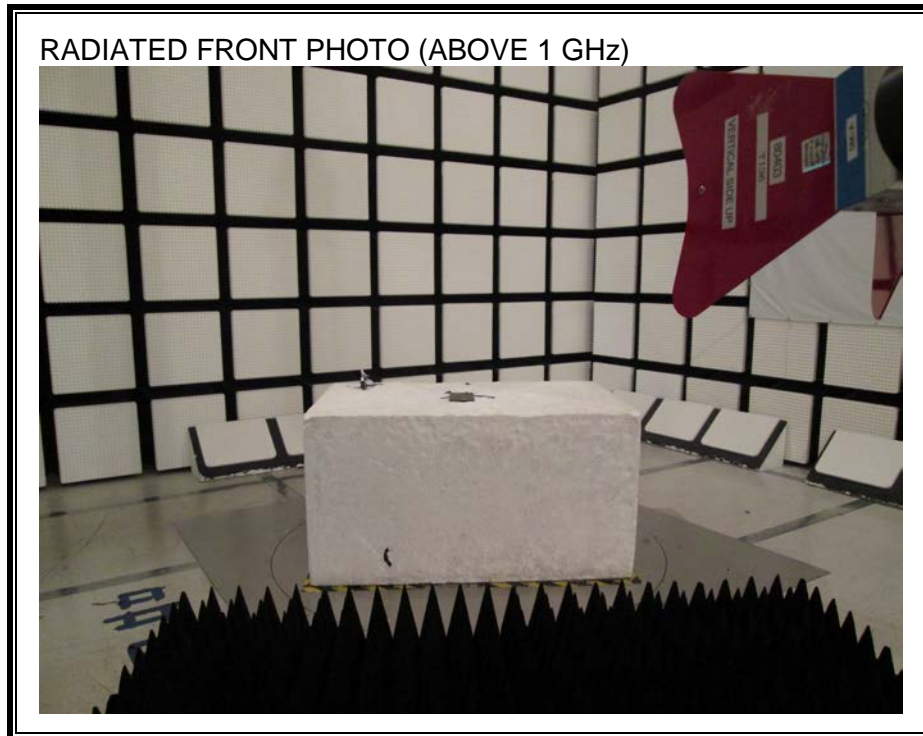

9. SETUP PHOTOS

ANTENNA PORT

RADIATED RF MEASUREMENT SETUP (BELOW 1 GHz)

RADIATED FRONT PHOTO (BELOW 1 GHz)

RADIATED BACK PHOTO (BELOW 1 GHz)

RADIATED RF MEASUREMENT SETUP (ABOVE 1 GHz)

RADIATED RF MEASUREMENT SETUP FOR PORTABLE CONFIGURATION

POWERLINE CONDUCTED EMISSIONS MEASUREMENT SETUP

END OF REPORT