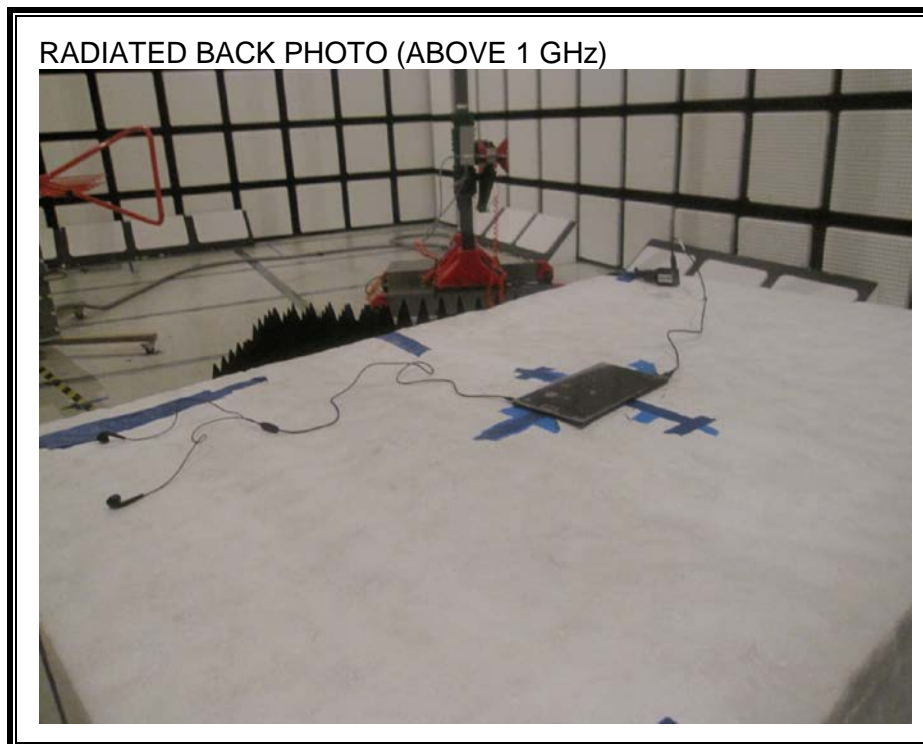

9. SETUP PHOTOS

ANTENNA PORT

RADIATED RF MEASUREMENT SETUP (BELOW 1 GHz)

RADIATED FRONT PHOTO (BELOW 1 GHz)

RADIATED BACK PHOTO (BELOW 1 GHz)

RADIATED RF MEASUREMENT SETUP (ABOVE 1 GHz)

RADIATED RF MEASUREMENT SETUP FOR PORTABLE CONFIGURATION

POWERLINE CONDUCTED EMISSIONS MEASUREMENT SETUP

END OF REPORT