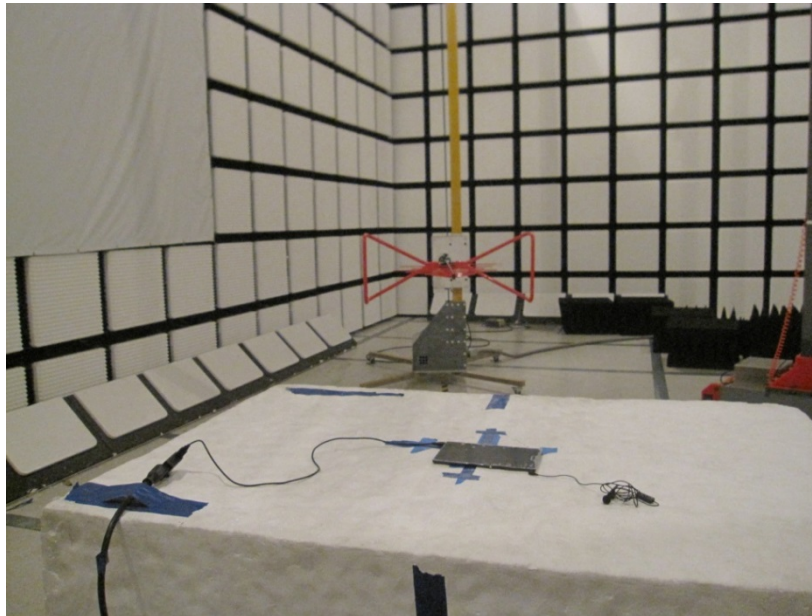

11. SETUP PHOTOS

ANTENNA PORT CONDUCTED RF MEASUREMENT SETUP

RADIATED RF MEASUREMENT SETUP (BELOW 1 GHz)

RADIATED FRONT PHOTO (BELOW 1 GHz)

RADIATED BACK PHOTO (BELOW 1 GHz)

RADIATED RF MEASUREMENT SETUP (ABOVE 1 GHz)

RADIATED RF MEASUREMENT SETUP FOR PORTABLE CONFIGURATION

X-AXIS FRONT PHOTO

Y-AXIS FRONT PHOTO

Z-AXIS FRONT PHOTO

POWERLINE CONDUCTED EMISSIONS MEASUREMENT SETUP

LINE CONDUCTED FRONT PHOTO

LINE CONDUCTED BACK PHOTO