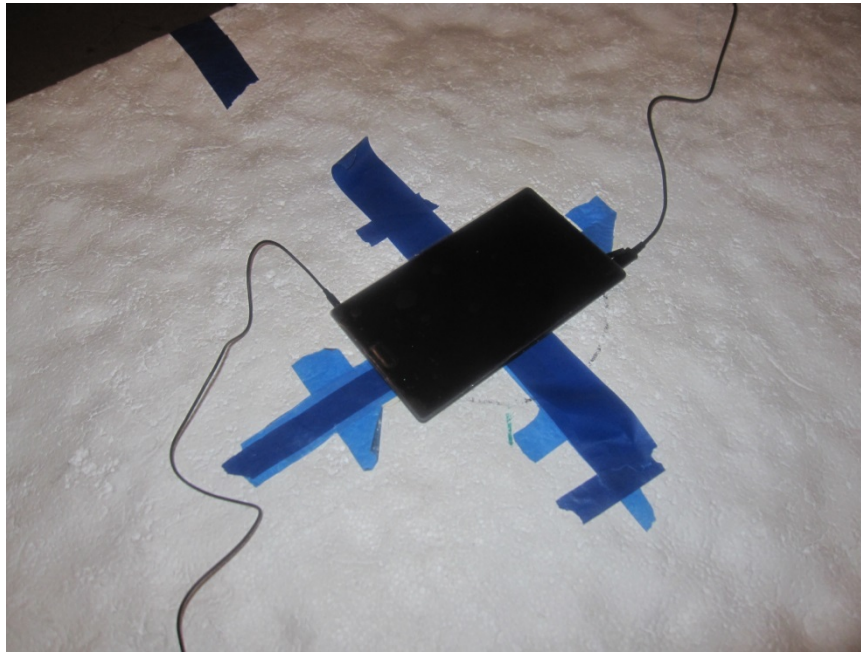

11. SETUP PHOTOS

ANTENNA PORT CONDUCTED RF MEASUREMENT SETUP

RADIATED RF MEASUREMENT SETUP (BELOW 1 GHz)

RADIATED FRONT PHOTO (BELOW 1 GHz)

RADIATED BACK PHOTO (BELOW 1 GHz)

RADIATED RF MEASUREMENT SETUP (ABOVE 1 GHz)

RADIATED RF MEASUREMENT SETUP FOR PORTABLE CONFIGURATION

X-AXIS FRONT PHOTO

Y-AXIS FRONT PHOTO

Z-AXIS FRONT PHOTO

POWERLINE CONDUCTED EMISSIONS MEASUREMENT SETUP

LINE CONDUCTED FRONT PHOTO

LINE CONDUCTED BACK PHOTO