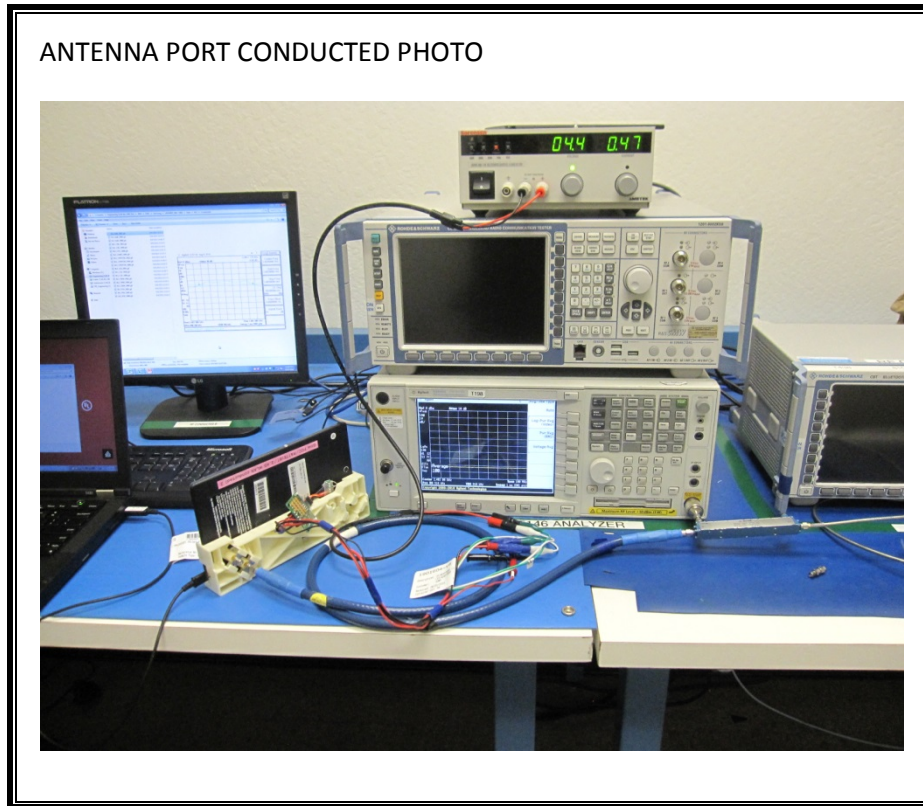

11. SETUP PHOTOS

ANTENNA PORT CONDUCTED RF MEASUREMENT SETUP

RADIATED RF MEASUREMENT SETUP (BELOW 1 GHz)

RADIATED FRONT PHOTO (BELOW 1 GHz)

RADIATED BACK PHOTO (BELOW 1 GHz)

RADIATED RF MEASUREMENT SETUP (ABOVE 1 GHz)

RADIATED RF MEASUREMENT SETUP FOR PORTABLE CONFIGURATION

X-AXIS FRONT PHOTO

Y-AXIS FRONT PHOTO

Z-AXIS FRONT PHOTO

POWERLINE CONDUCTED EMISSIONS MEASUREMENT SETUP

LINE CONDUCTED FRONT PHOTO

LINE CONDUCTED BACK PHOTO