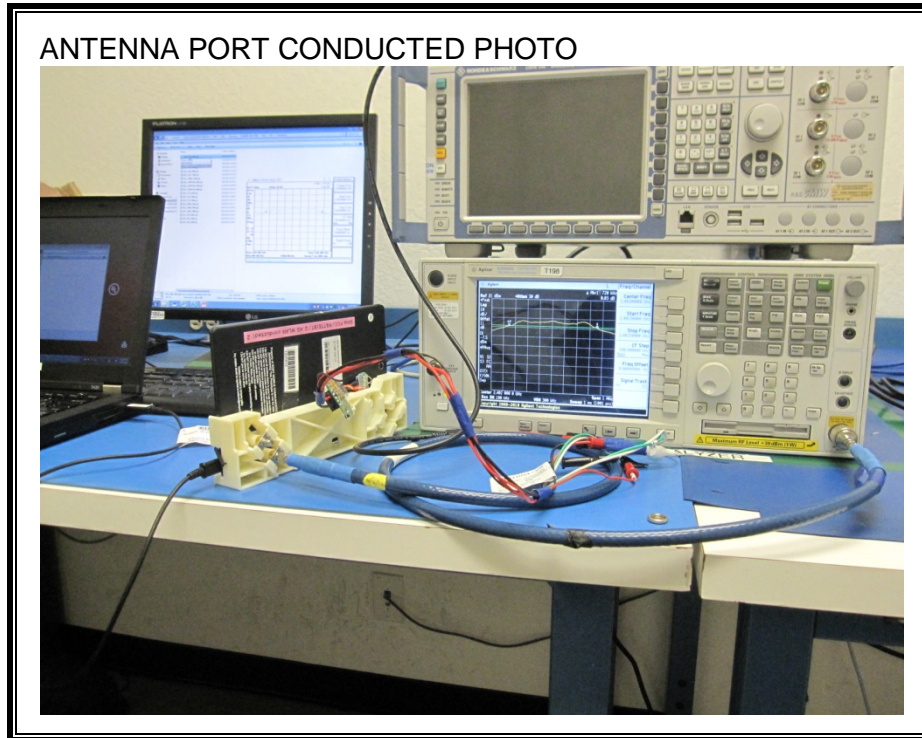

15. SETUP PHOTOS

ANTENNA PORT CONDUCTED RF MEASUREMENT SETUP

RADIATED RF MEASUREMENT SETUP (BELOW 1 GHz)

RADIATED RF MEASUREMENT SETUP (ABOVE 1 GHz)

RADIATED RF MEASUREMENT SETUP FOR PORTABLE CONFIGURATION

X-AXIS FRONT PHOTO

Y-AXIS FRONT PHOTO

POWERLINE CONDUCTED EMISSIONS MEASUREMENT SETUP

DYNAMIC FREQUENCY SELECTION MEASUREMENT SETUP

END OF REPORT