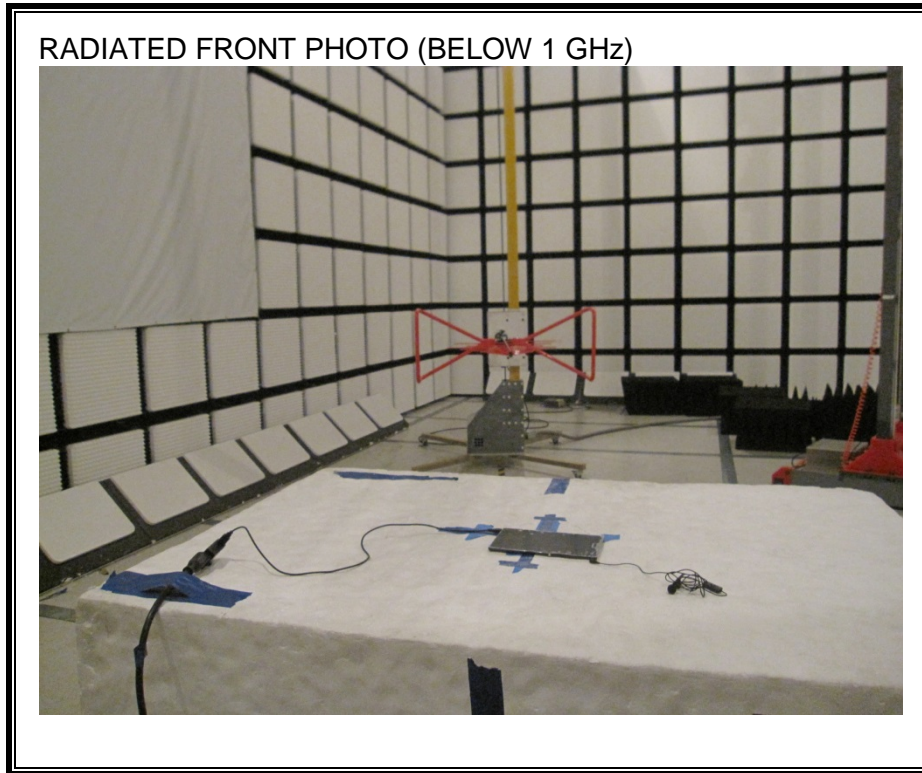

15. SETUP PHOTOS

ANTENNA PORT CONDUCTED RF MEASUREMENT SETUP

RADIATED RF MEASUREMENT SETUP (BELOW 1 GHz)

RADIATED RF MEASUREMENT SETUP (ABOVE 1 GHz)

RADIATED RF MEASUREMENT SETUP FOR PORTABLE CONFIGURATION

X-AXIS FRONT PHOTO

Y-AXIS FRONT PHOTO

POWERLINE CONDUCTED EMISSIONS MEASUREMENT SETUP

DYNAMIC FREQUENCY SELECTION MEASUREMENT SETUP

END OF REPORT