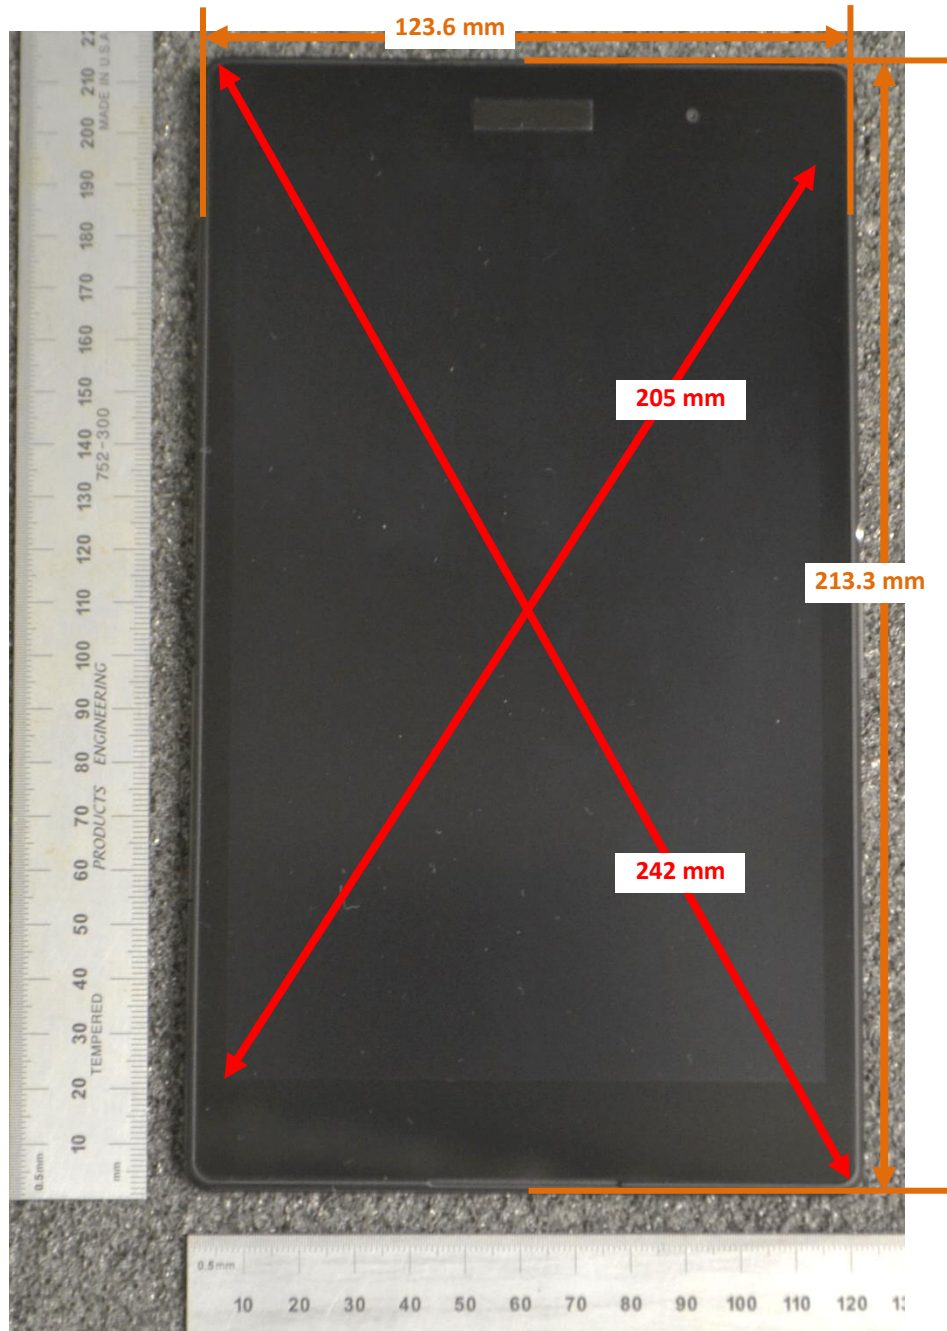

DUT and SAR Set-up Photos

Overall Dimensions

Front View of the DUT

Rear View of the DUT

Setup Photos

Rear (0 mm)

Edge 2 (0 mm)

Edge 3 (0 mm)

Edge 4 (0 mm)

Antenna Dimensions & Separation Distances

- ① Wi-Fi Main/ BT Ant (TX & RX)
- ② Wi-Fi Sub Ant (TX & RX)