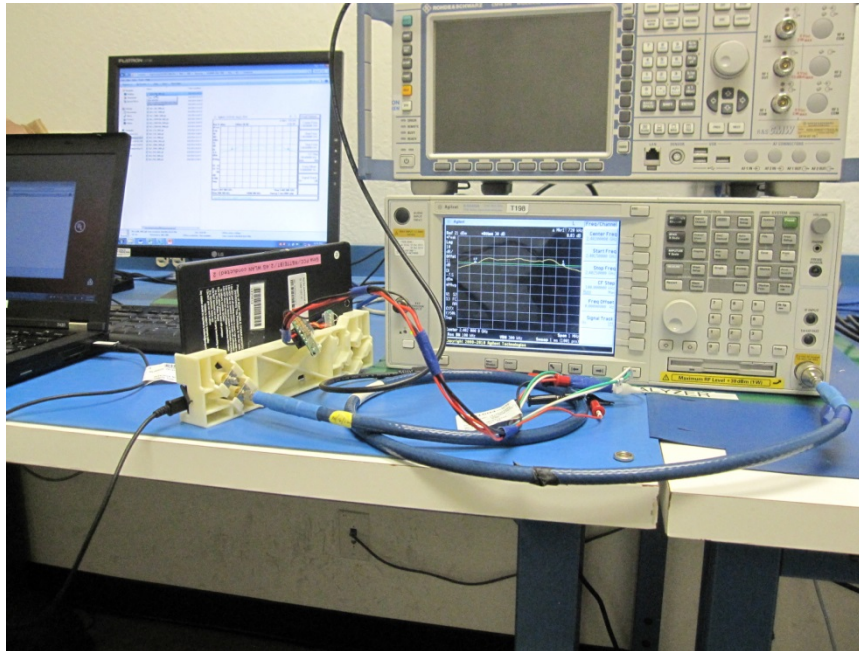

## 10. SETUP PHOTOS

### ANTENNA PORT CONDUCTED RF MEASUREMENT SETUP

ANTENNA PORT CONDUCTED PHOTO

**RADIATED RF MEASUREMENT SETUP (BELOW 1 GHz)**

RADIATED FRONT PHOTO (BELOW 1 GHz)

RADIATED BACK PHOTO (BELOW 1 GHz)

**RADIATED RF MEASUREMENT SETUP (ABOVE 1 GHz)**

RADIATED FRONT PHOTO (ABOVE 1 GHz)

RADIATED BACK PHOTO (ABOVE 1 GHz)

**RADIATED RF MEASUREMENT SETUP FOR PORTABLE CONFIGURATION**

X-AXIS FRONT PHOTO

Y-AXIS FRONT PHOTO

Z-AXIS FRONT PHOTO

**POWERLINE CONDUCTED EMISSIONS MEASUREMENT SETUP**

LINE CONDUCTED FRONT PHOTO

LINE CONDUCTED BACK PHOTO

**END OF REPORT**