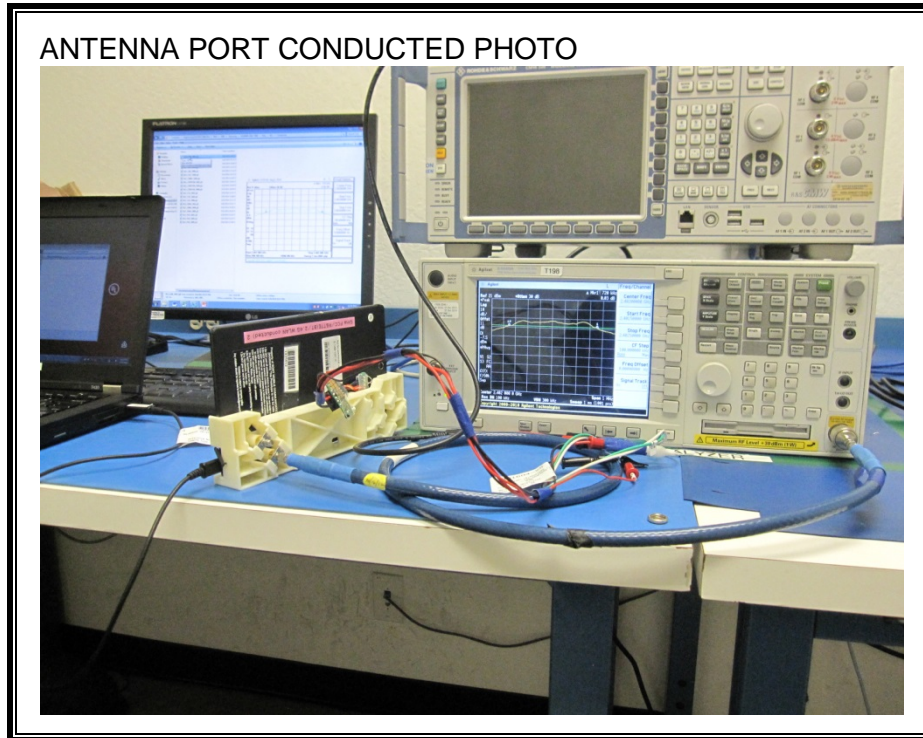

#### ANTENNA PORT CONDUCTED RF MEASUREMENT SETUP

**RADIATED RF MEASUREMENT SETUP (BELOW 1 GHz)**

**RADIATED RF MEASUREMENT SETUP (ABOVE 1 GHz)**

**RADIATED RF MEASUREMENT SETUP FOR PORTABLE CONFIGURATION**

X-AXIS FRONT PHOTO

Y-AXIS FRONT PHOTO

**POWERLINE CONDUCTED EMISSIONS MEASUREMENT SETUP**

**END OF REPORT**