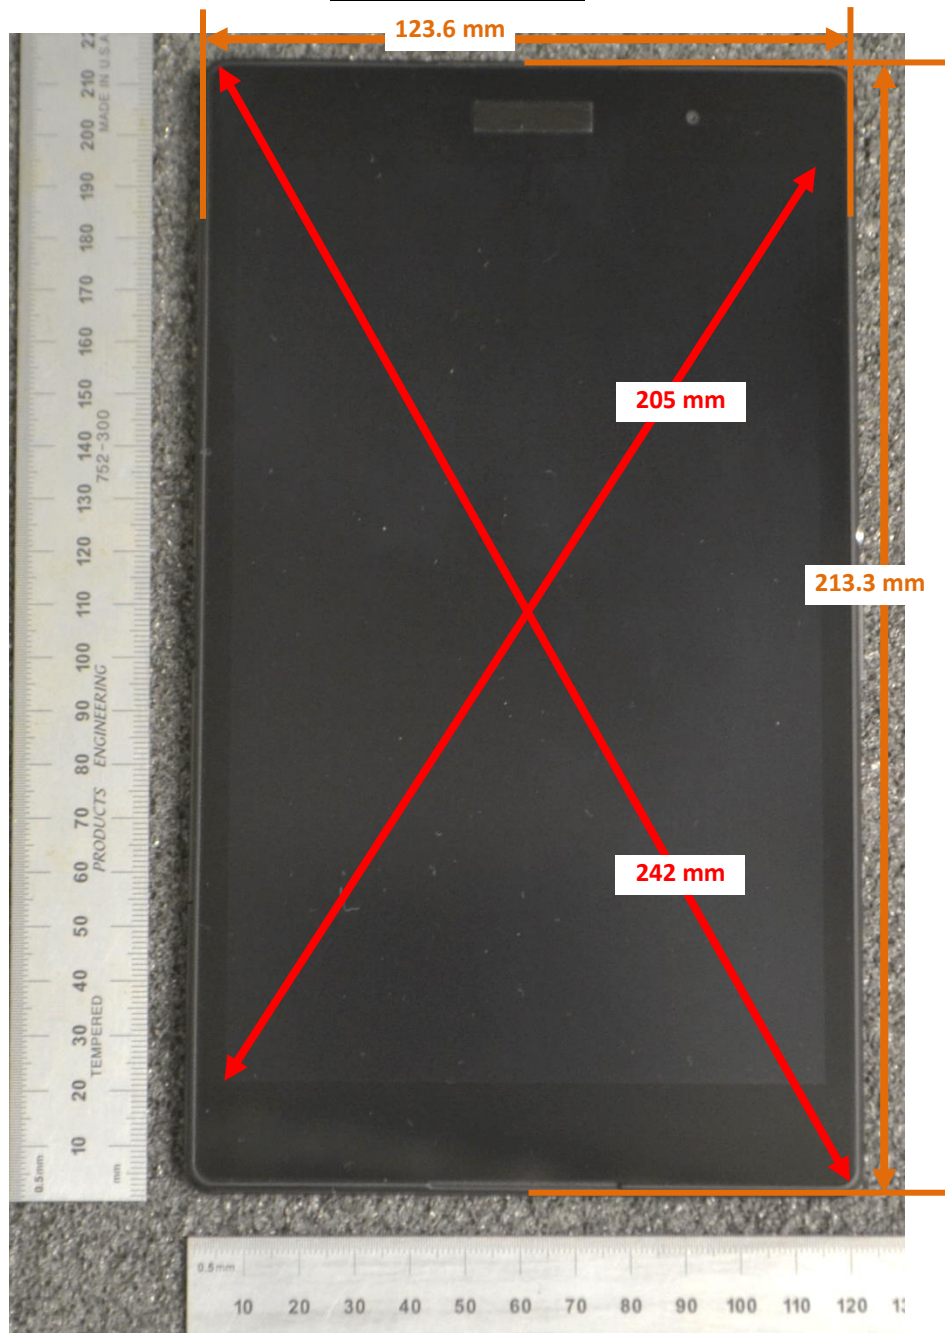

DUT and SAR Set-up Photos

Overall Dimensions

Front View of the DUT

Rear View of the DUT

Setup Photos

Rear (0 mm)

Edge 1 (0 mm)

Edge 2 (0 mm)

Edge 3 (0 mm)

Rear (15 mm)

Edge 1 (15 mm)

Edge 4 (15 mm)

Antenna Dimensions & Separation Distances

- ① WWAN & LTE Main Ant (TX & RX)
 - GSM 850/1900
 - W-CDMA Band II/V
 - LTE Band 5/7
- ② Wi-Fi Main/ BT Ant (TX & RX)
- ③ Wi-Fi Sub Ant (TX & RX)