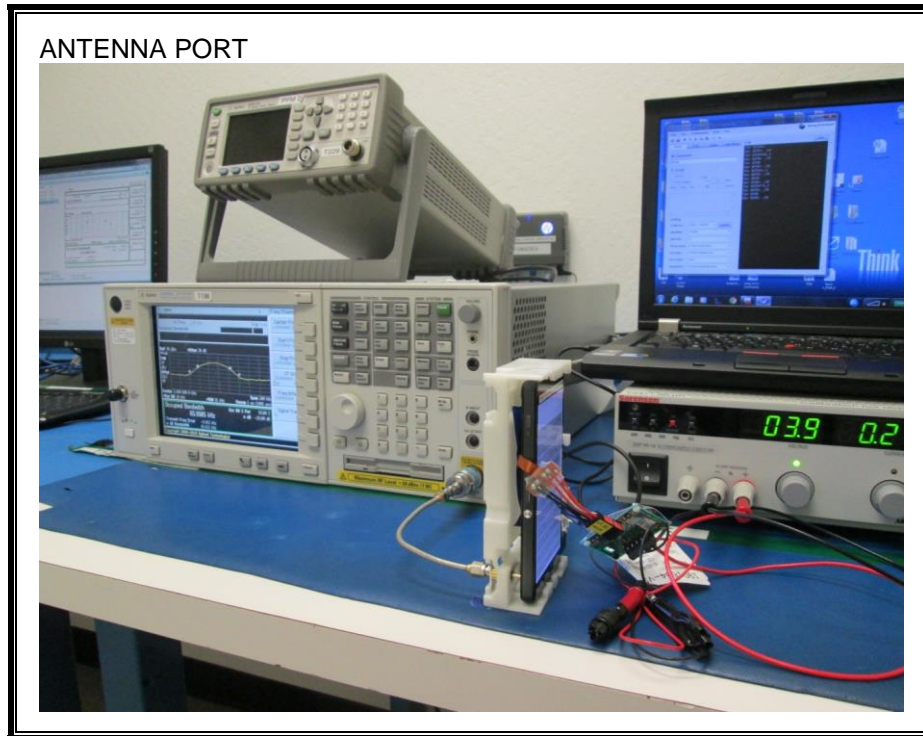

9. SETUP PHOTOS

ANTENNA PORT

RADIATED RF MEASUREMENT SETUP (BELOW 1 GHz)

RADIATED RF MEASUREMENT SETUP (ABOVE 1 GHz)

RADIATED RF MEASUREMENT SETUP FOR PORTABLE CONFIGURATION

Z-AXIS FRONT PHOTO

POWERLINE CONDUCTED EMISSIONS MEASUREMENT SETUP

LINE CONDUCTED FRONT PHOTO

LINE CONDUCTED BACK PHOTO

END OF REPORT