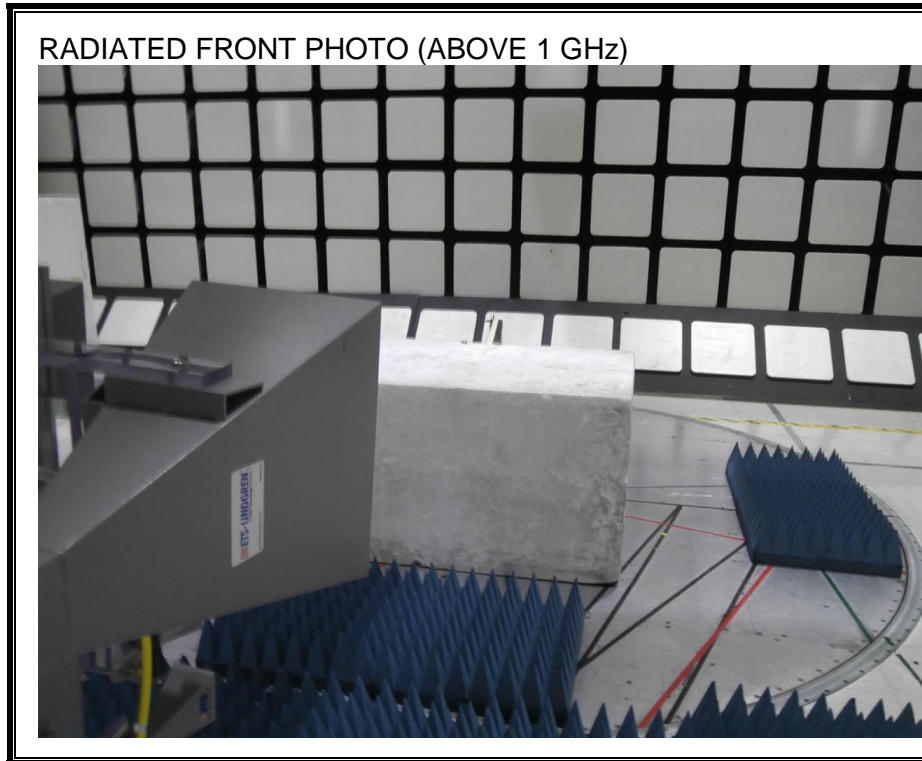

9. SETUP PHOTOS

ANTENNA PORT

RADIATED RF MEASUREMENT SETUP (BELOW 1 GHz)

RADIATED RF MEASUREMENT SETUP (ABOVE 1 GHz)

RADIATED RF MEASUREMENT SETUP FOR PORTABLE CONFIGURATION

Z-AXIS FRONT PHOTO

POWERLINE CONDUCTED EMISSIONS MEASUREMENT SETUP

LINE CONDUCTED FRONT PHOTO

LINE CONDUCTED BACK PHOTO

END OF REPORT