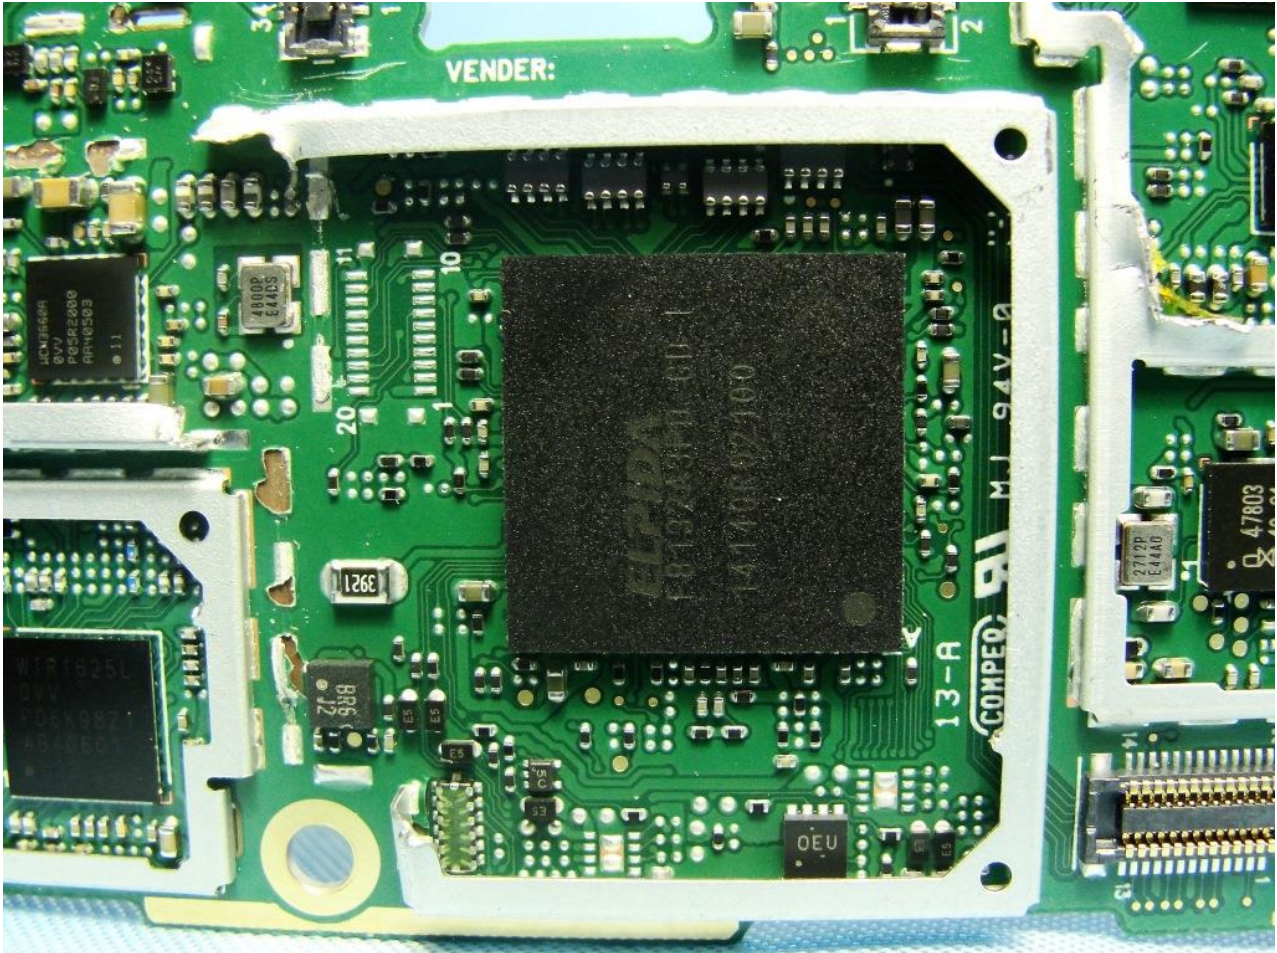

3. Internal Photograph of EUT

Brand Name: SONY / Type Name: PM-0770-BV

Brand Name: SONY / Type Name: PM-0770-BV

Brand Name: SONY / Type Name: PM-0770-BV

Brand Name: SONY / Type Name: PM-0770-BV

Brand Name: SONY / Type Name: PM-0770-BV

Brand Name: SONY / Type Name: PM-0770-BV

Brand Name: SONY / Type Name: PM-0770-BV

Brand Name: SONY / Type Name: PM-0770-BV

Brand Name: SONY / Type Name: PM-0770-BV

Brand Name: SONY / Type Name: PM-0770-BV