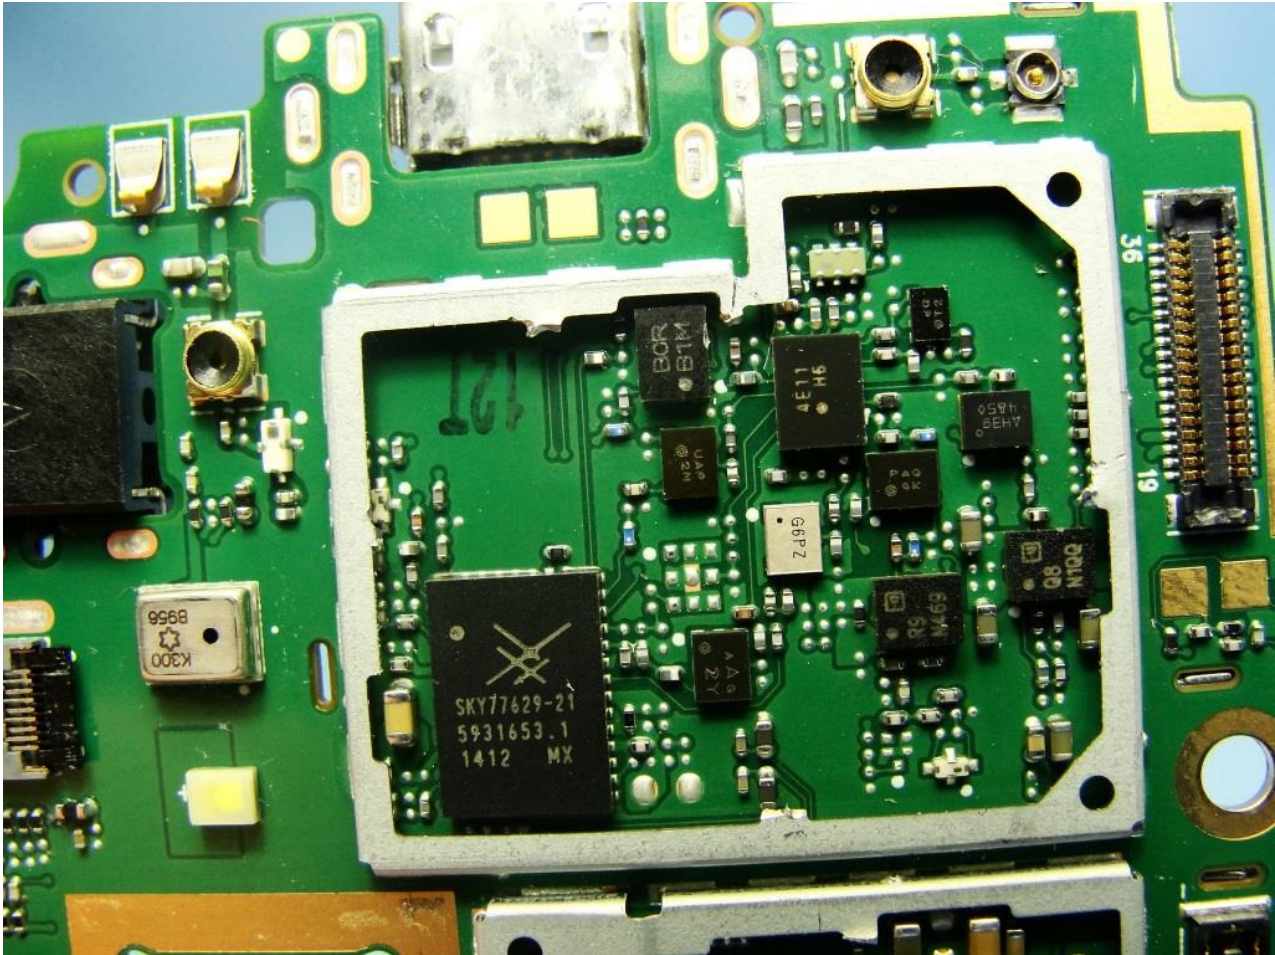

Brand Name: SONY / Type Name: PM-0770-BV

Brand Name: SONY / Type Name: PM-0770-BV

Brand Name: SONY / Type Name: PM-0770-BV

Brand Name: SONY / Type Name: PM-0770-BV

Brand Name: SONY / Type Name: PM-0770-BV

Brand Name: SONY / Type Name: PM-0770-BV

Brand Name: SONY / Type Name: PM-0770-BV

Brand Name: SONY / Type Name: PM-0770-BV

Brand Name: SONY / Type Name: PM-0770-BV

WWAN Main Antenna

Brand Name: SONY / Type Name: PM-0770-BV