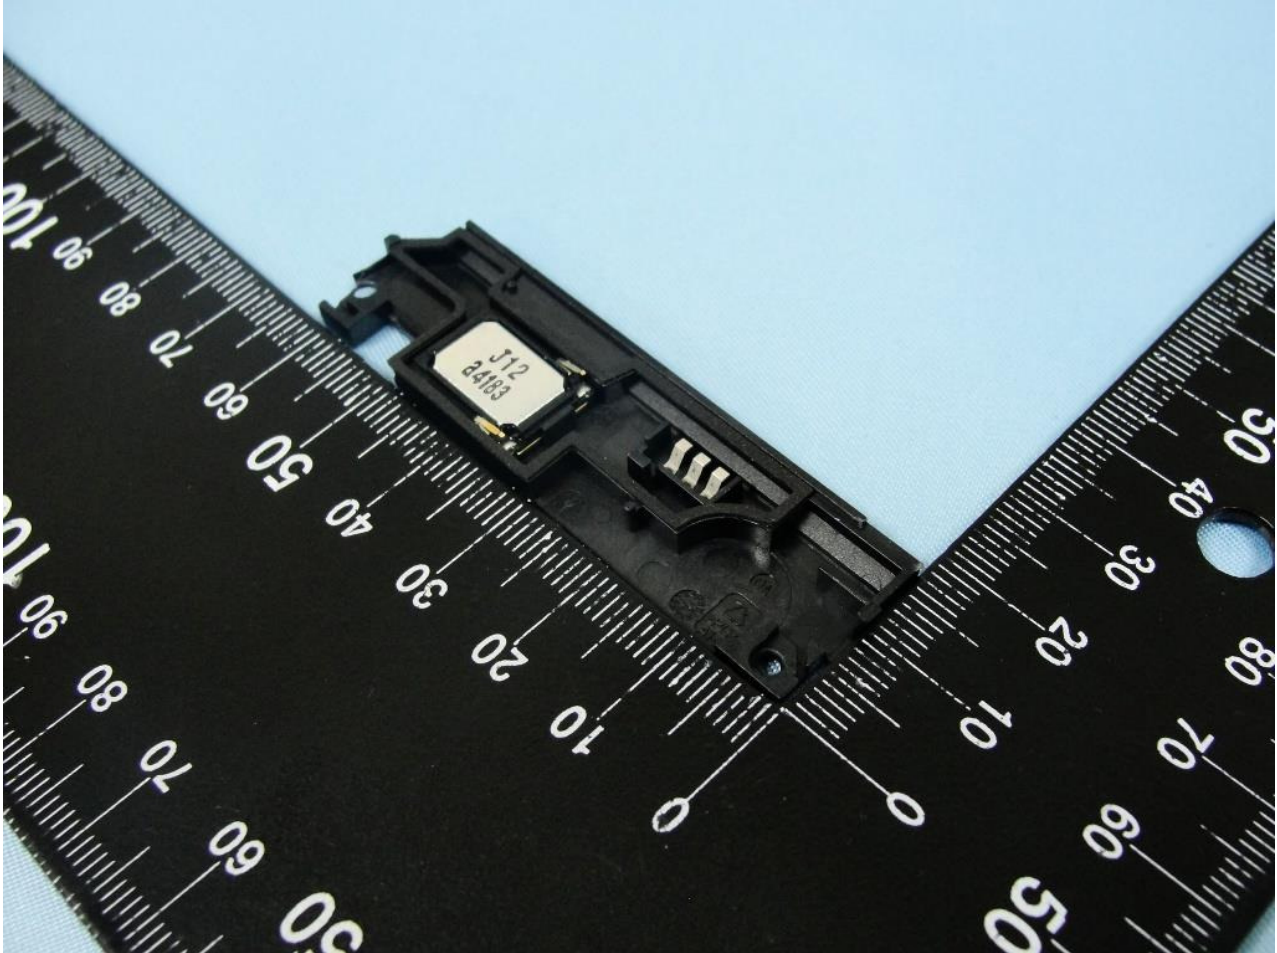

Brand Name: SONY / Type Name: PM-0770-BV

Brand Name: SONY / Type Name: PM-0770-BV

Brand Name: SONY / Type Name: PM-0770-BV

Brand Name: SONY / Type Name: PM-0770-BV

WWAN Main Antenna

Brand Name: SONY / Type Name: PM-0770-BV