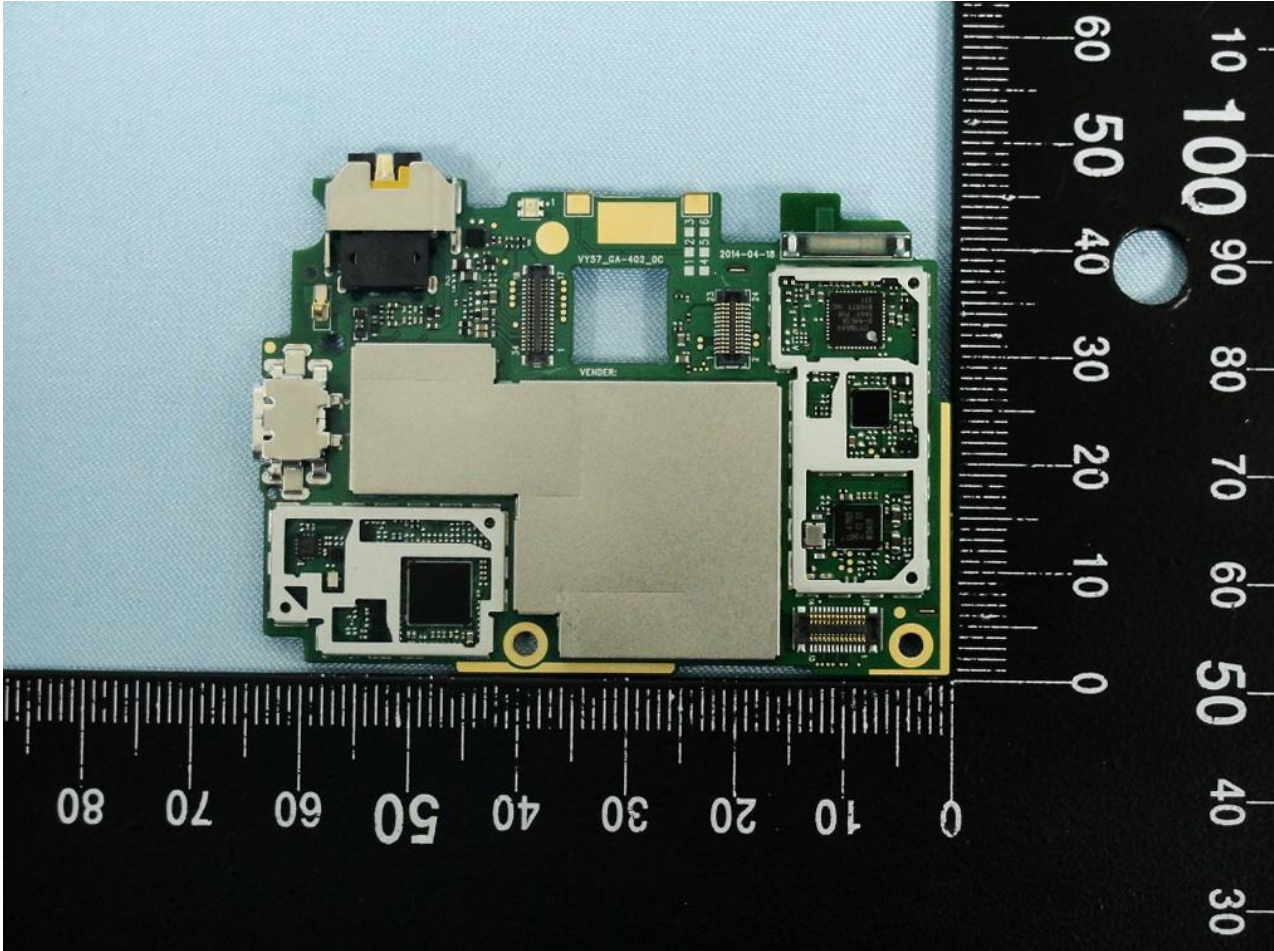

3. Internal Photograph of EUT

Brand Name: SONY / Type Name: PM-0770-BV

Brand Name: SONY / Type Name: PM-0770-BV

Brand Name: SONY / Type Name: PM-0770-BV

Brand Name: SONY / Type Name: PM-0770-BV

Brand Name: SONY / Type Name: PM-0770-BV

Brand Name: SONY / Type Name: PM-0770-BV

Brand Name: SONY / Type Name: PM-0770-BV

Brand Name: SONY / Type Name: PM-0770-BV

Brand Name: SONY / Type Name: PM-0770-BV

Brand Name: SONY / Type Name: PM-0770-BV