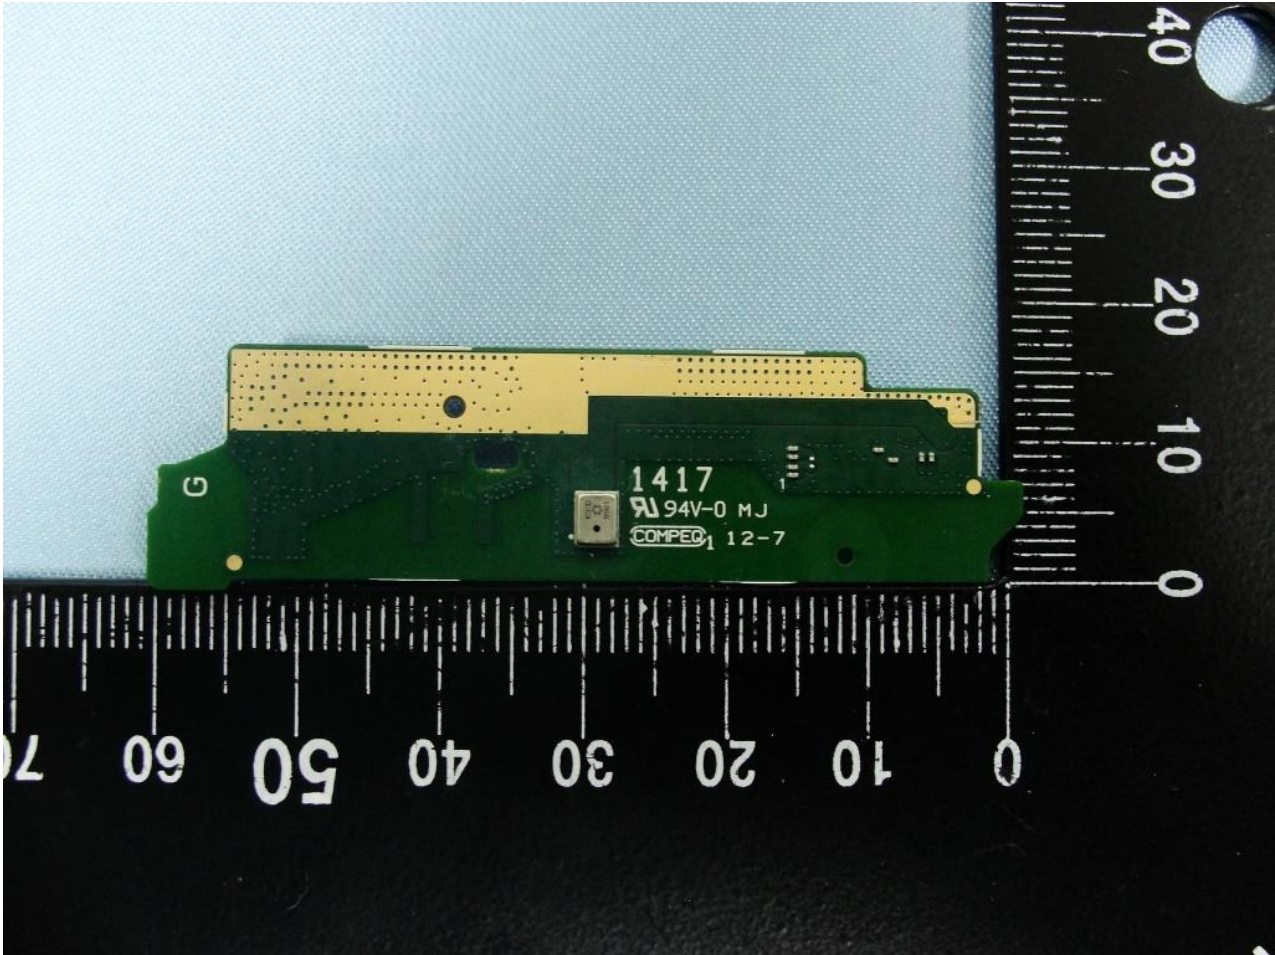

3. Internal Photograph of EUT

Brand Name: SONY / Type Name: PM-0770-BV

Brand Name: SONY / Type Name: PM-0770-BV

Brand Name: SONY / Type Name: PM-0770-BV

Brand Name: SONY / Type Name: PM-0770-BV

Brand Name: SONY / Type Name: PM-0770-BV

Brand Name: SONY / Type Name: PM-0770-BV

Brand Name: SONY / Type Name: PM-0770-BV

Brand Name: SONY / Type Name: PM-0770-BV

Brand Name: SONY / Type Name: PM-0770-BV

Brand Name: SONY / Type Name: PM-0770-BV