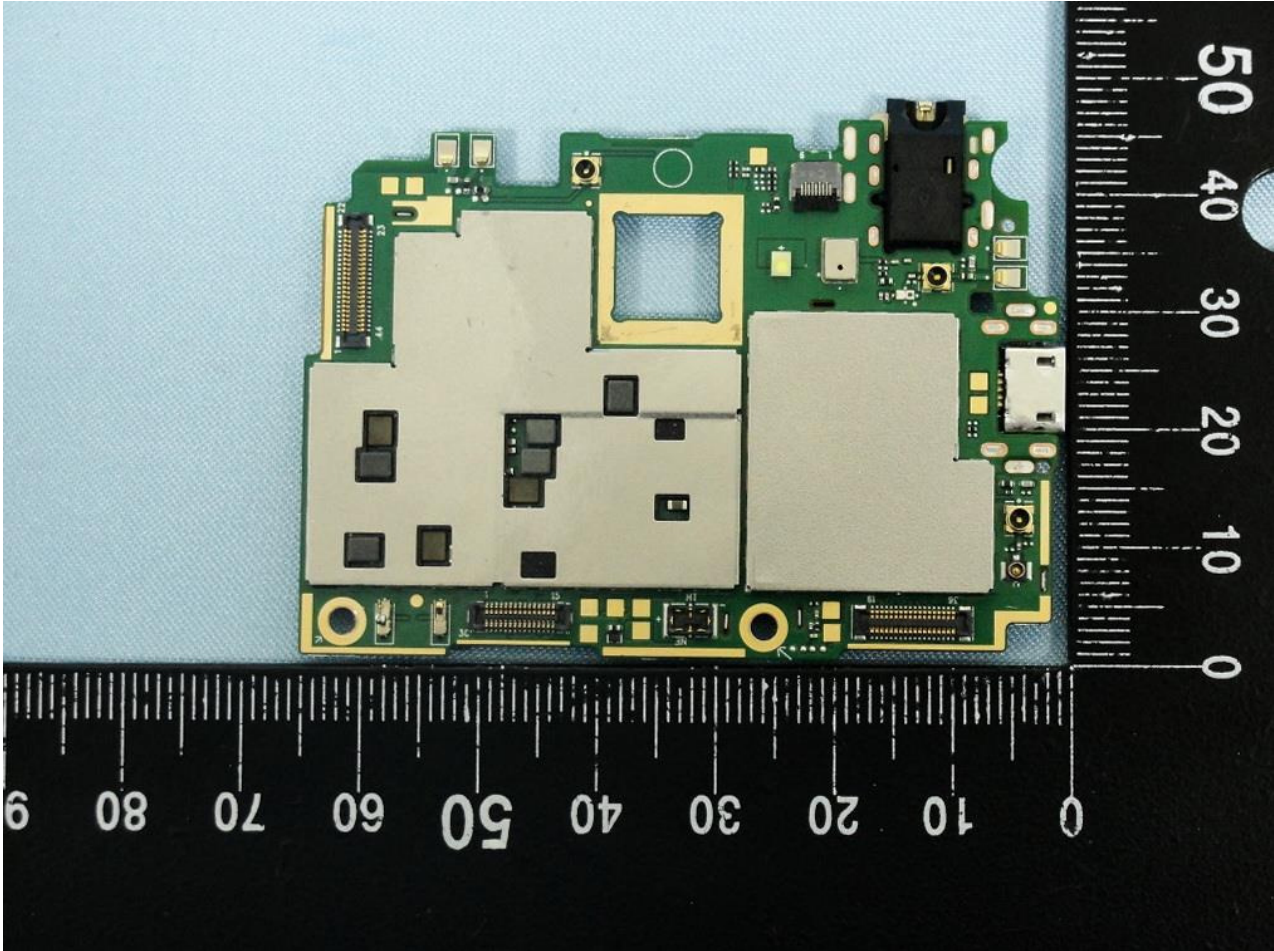

Brand Name: SONY / Type Name: PM-0770-BV

Brand Name: SONY / Type Name: PM-0770-BV

Brand Name: SONY / Type Name: PM-0770-BV

Brand Name: SONY / Type Name: PM-0770-BV

Brand Name: SONY / Type Name: PM-0770-BV

Brand Name: SONY / Type Name: PM-0770-BV

Brand Name: SONY / Type Name: PM-0770-BV

Brand Name: SONY / Type Name: PM-0770-BV

Brand Name: SONY / Type Name: PM-0770-BV

WWAN Main Antenna

Brand Name: SONY / Type Name: PM-0770-BV