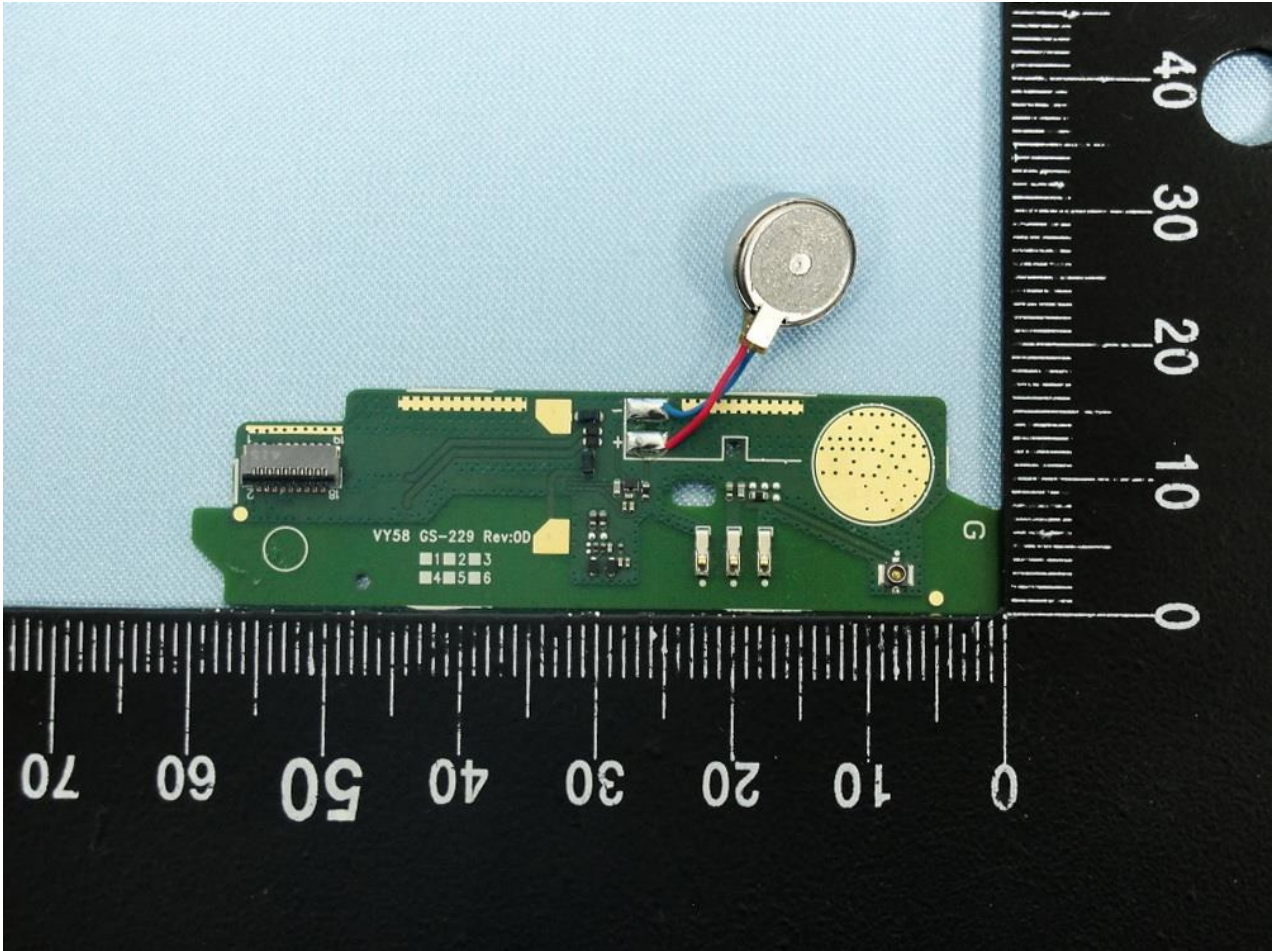

3. Internal Photograph of EUT

Brand Name: SONY / Type Name: PM-0770-BV

Brand Name: SONY / Type Name: PM-0770-BV

Brand Name: SONY / Type Name: PM-0770-BV

Brand Name: SONY / Type Name: PM-0770-BV

Brand Name: SONY / Type Name: PM-0770-BV

Brand Name: SONY / Type Name: PM-0770-BV

Brand Name: SONY / Type Name: PM-0770-BV

Brand Name: SONY / Type Name: PM-0770-BV

Brand Name: SONY / Type Name: PM-0770-BV

Brand Name: SONY / Type Name: PM-0770-BV