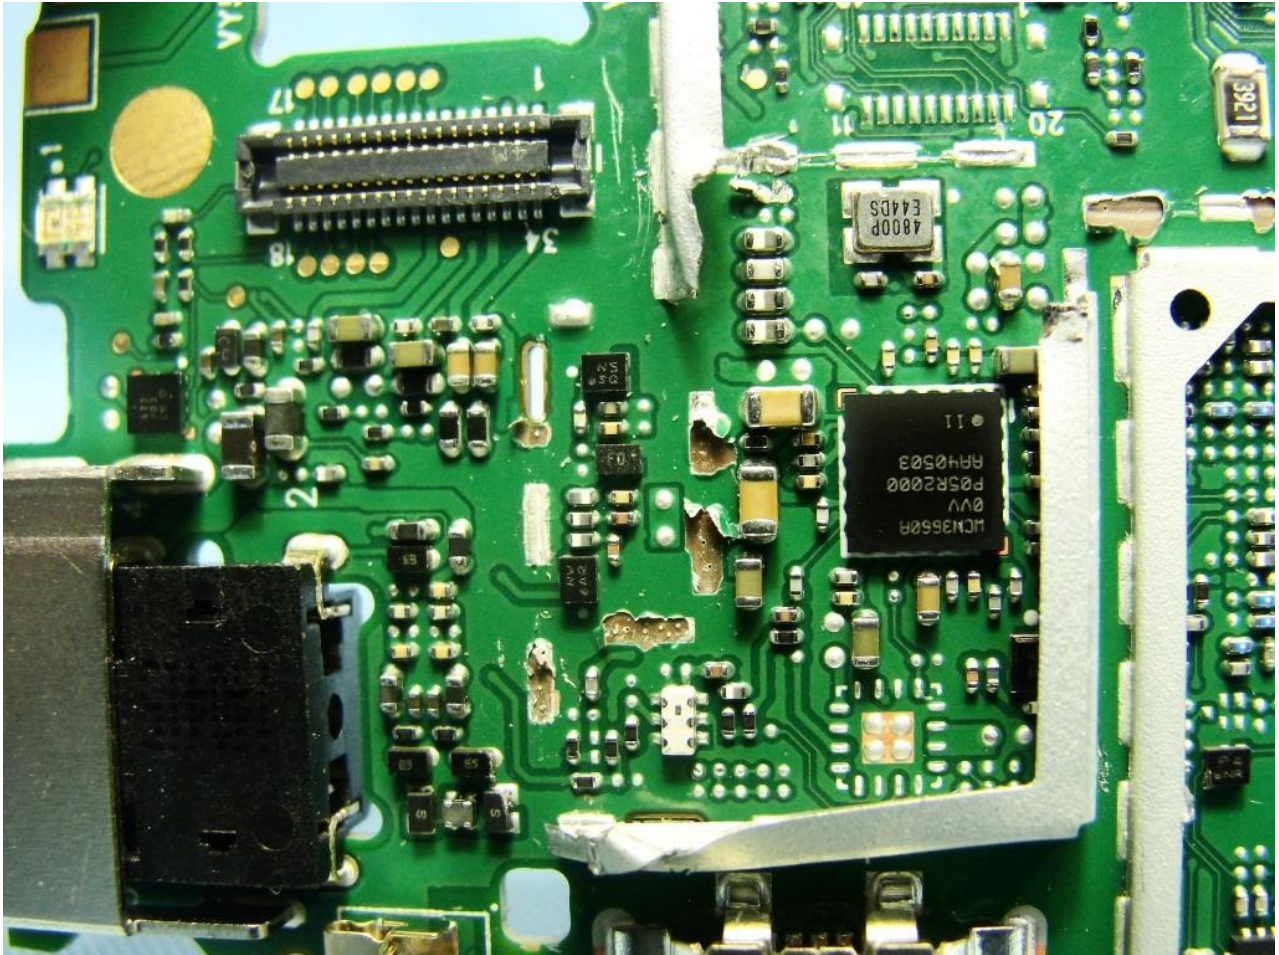

3. Internal Photograph of EUT

Brand Name: SONY / Type Name: PM-0770-BV

Brand Name: SONY / Type Name: PM-0770-BV

Brand Name: SONY / Type Name: PM-0770-BV

Brand Name: SONY / Type Name: PM-0770-BV

Brand Name: SONY / Type Name: PM-0770-BV

Brand Name: SONY / Type Name: PM-0770-BV

Brand Name: SONY / Type Name: PM-0770-BV

Brand Name: SONY / Type Name: PM-0770-BV

Brand Name: SONY / Type Name: PM-0770-BV

Brand Name: SONY / Type Name: PM-0770-BV