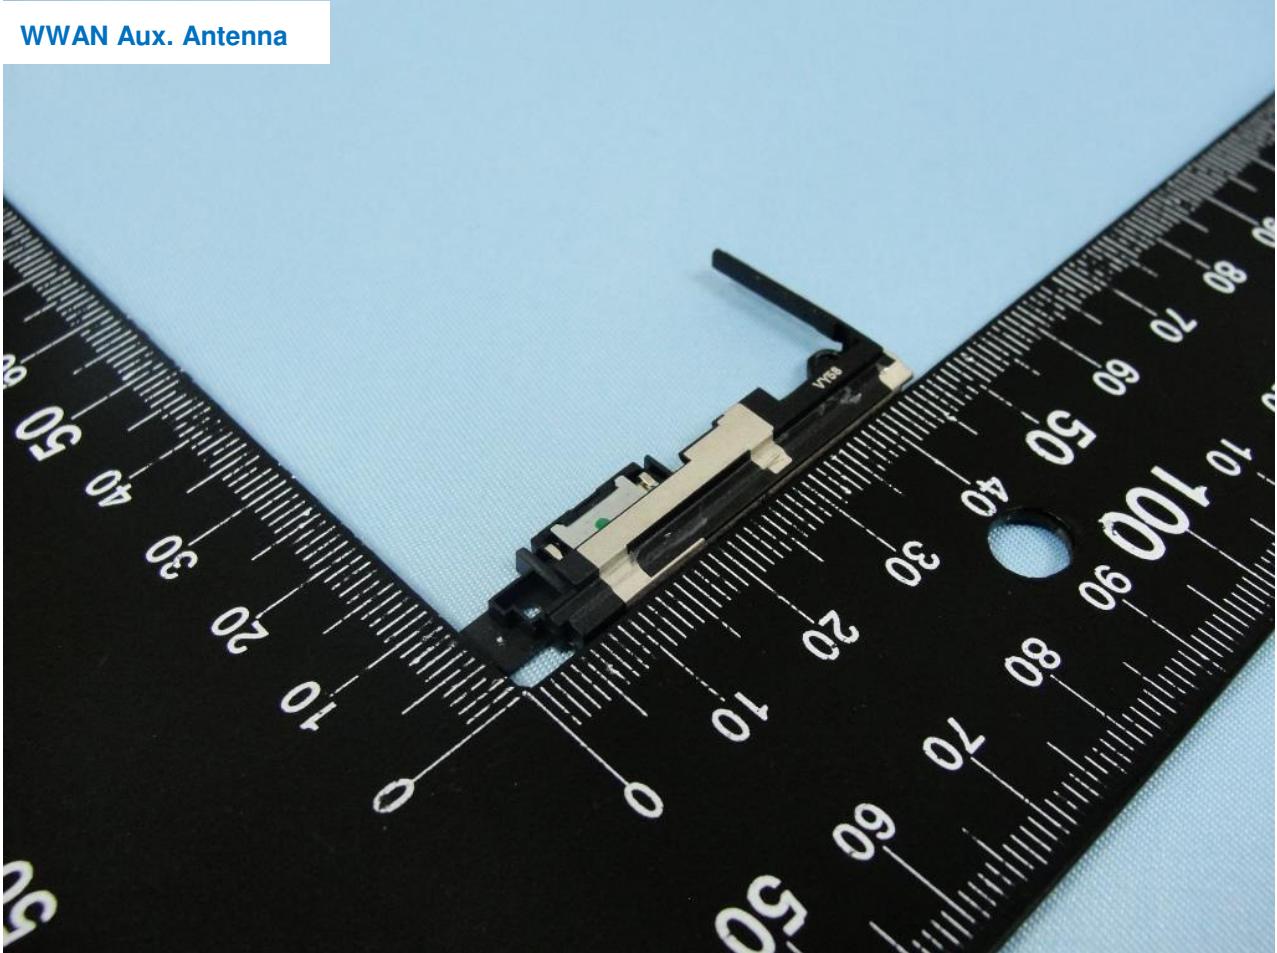

Brand Name: SONY / Type Name: PM-0770-BV

Brand Name: SONY / Type Name: PM-0770-BV

Brand Name: SONY / Type Name: PM-0770-BV

WWAN Aux. Antenna

Brand Name: SONY / Type Name: PM-0770-BV

Brand Name: SONY / Type Name: PM-0770-BV