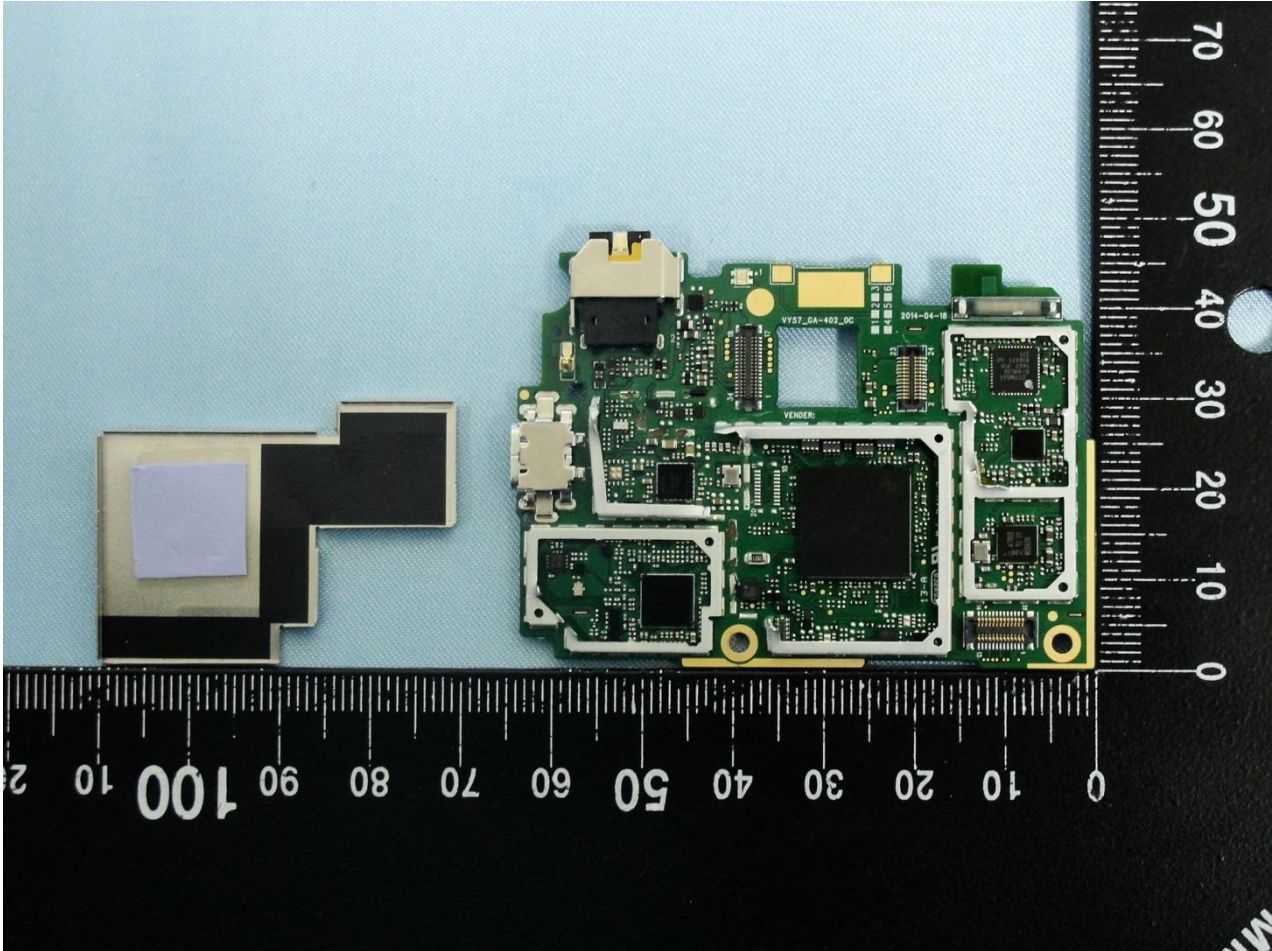

3. Internal Photograph of EUT

Brand Name: SONY / Type Name: PM-0770-BV

Brand Name: SONY / Type Name: PM-0770-BV

Brand Name: SONY / Type Name: PM-0770-BV

Brand Name: SONY / Type Name: PM-0770-BV

Brand Name: SONY / Type Name: PM-0770-BV

Brand Name: SONY / Type Name: PM-0770-BV

Brand Name: SONY / Type Name: PM-0770-BV

Brand Name: SONY / Type Name: PM-0770-BV

Brand Name: SONY / Type Name: PM-0770-BV

Brand Name: SONY / Type Name: PM-0770-BV