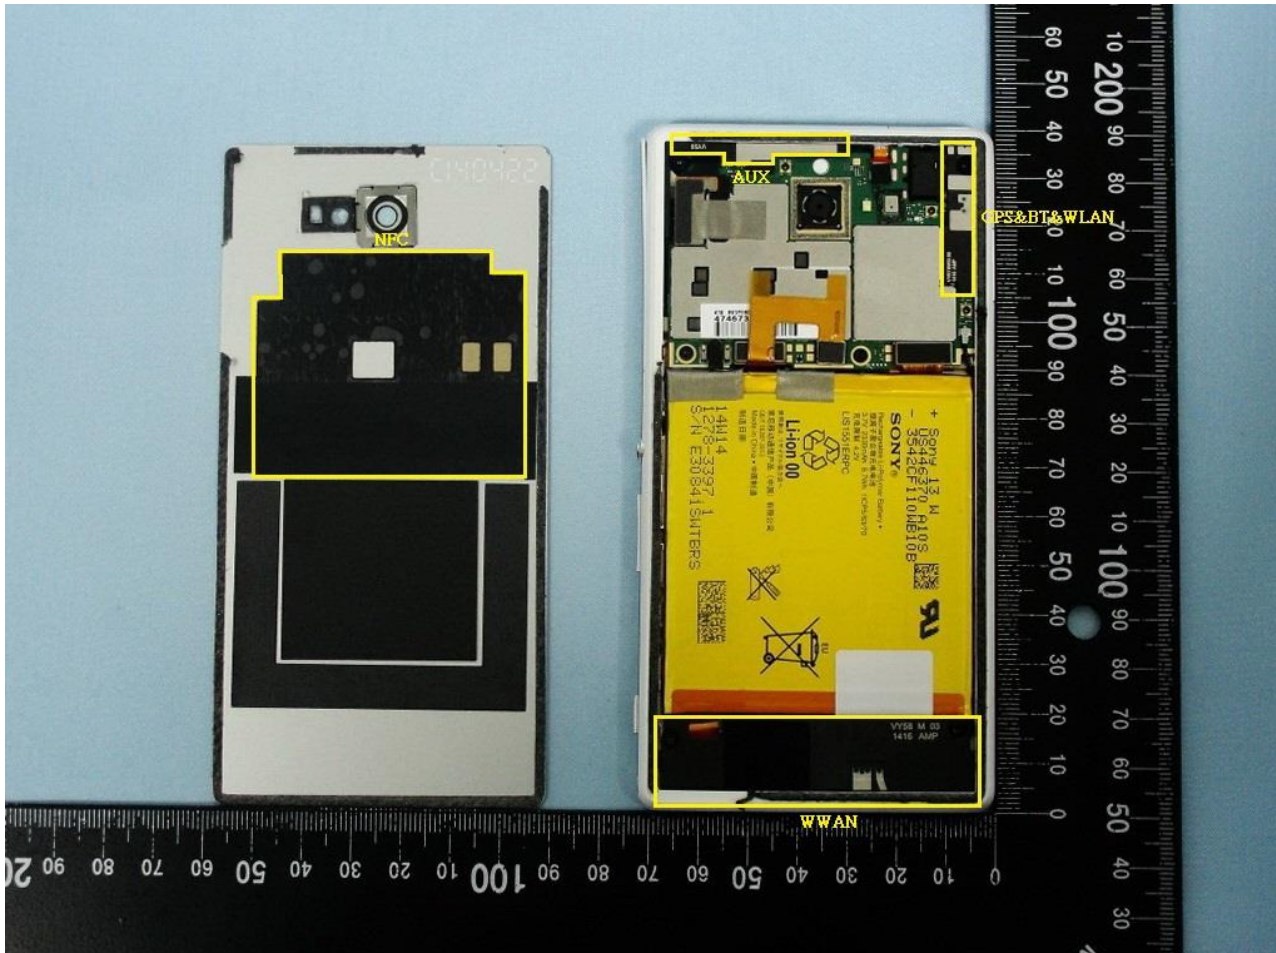

3. Internal Photograph of EUT

Brand Name: SONY / Type Name: PM-0770-BV

Brand Name: SONY / Type Name: PM-0770-BV

Brand Name: SONY / Type Name: PM-0770-BV

Brand Name: SONY / Type Name: PM-0770-BV

Brand Name: SONY / Type Name: PM-0770-BV

Brand Name: SONY / Type Name: PM-0770-BV

Brand Name: SONY / Type Name: PM-0770-BV

Brand Name: SONY / Type Name: PM-0770-BV

Brand Name: SONY / Type Name: PM-0770-BV

Brand Name: SONY / Type Name: PM-0770-BV