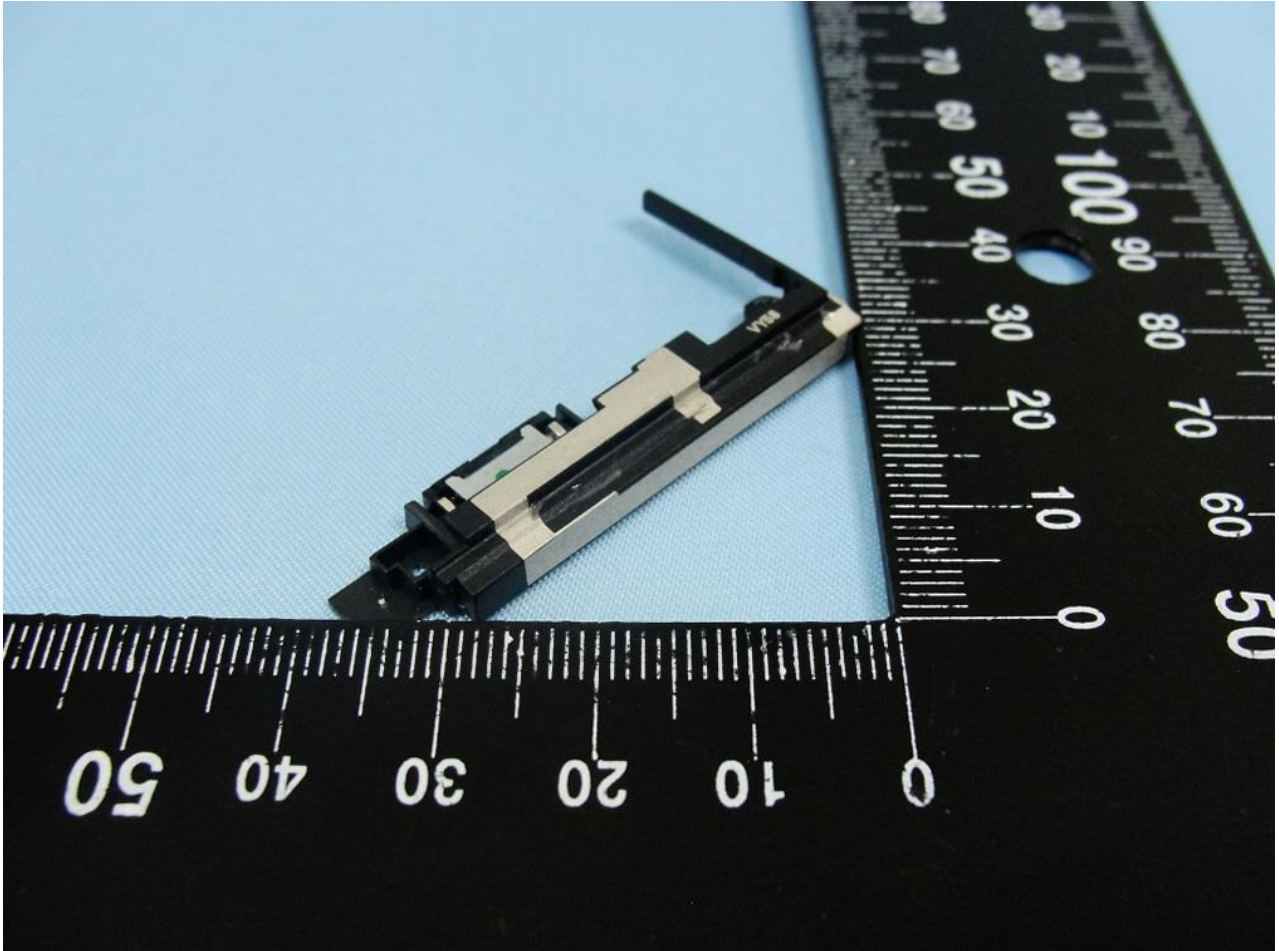

Brand Name: SONY / Type Name: PM-0770-BV

Brand Name: SONY / Type Name: PM-0770-BV

Brand Name: SONY / Type Name: PM-0770-BV

WWAN Aux. Antenna

Brand Name: SONY / Type Name: PM-0770-BV

Brand Name: SONY / Type Name: PM-0770-BV