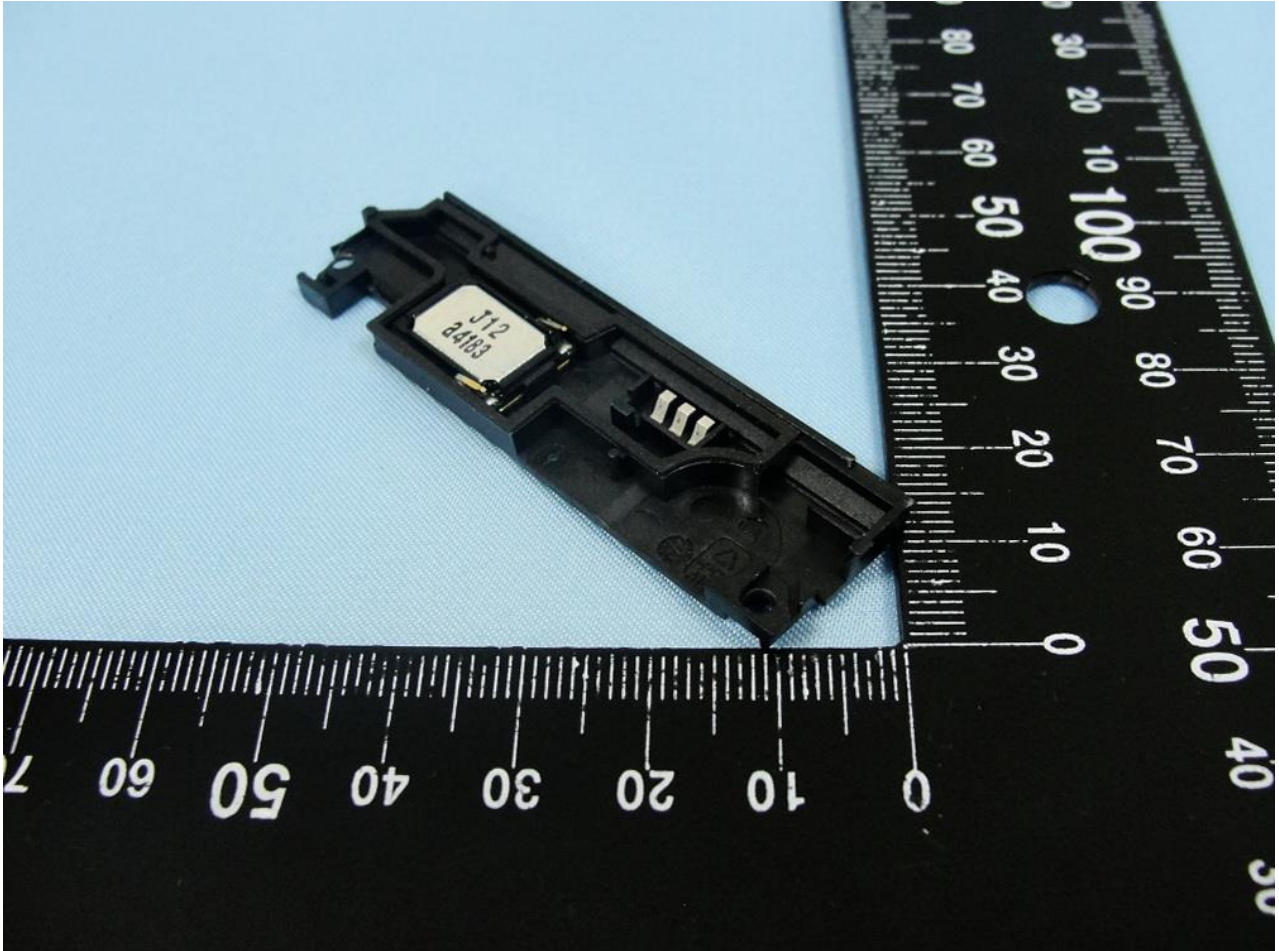

Brand Name: SONY / Type Name: PM-0770-BV