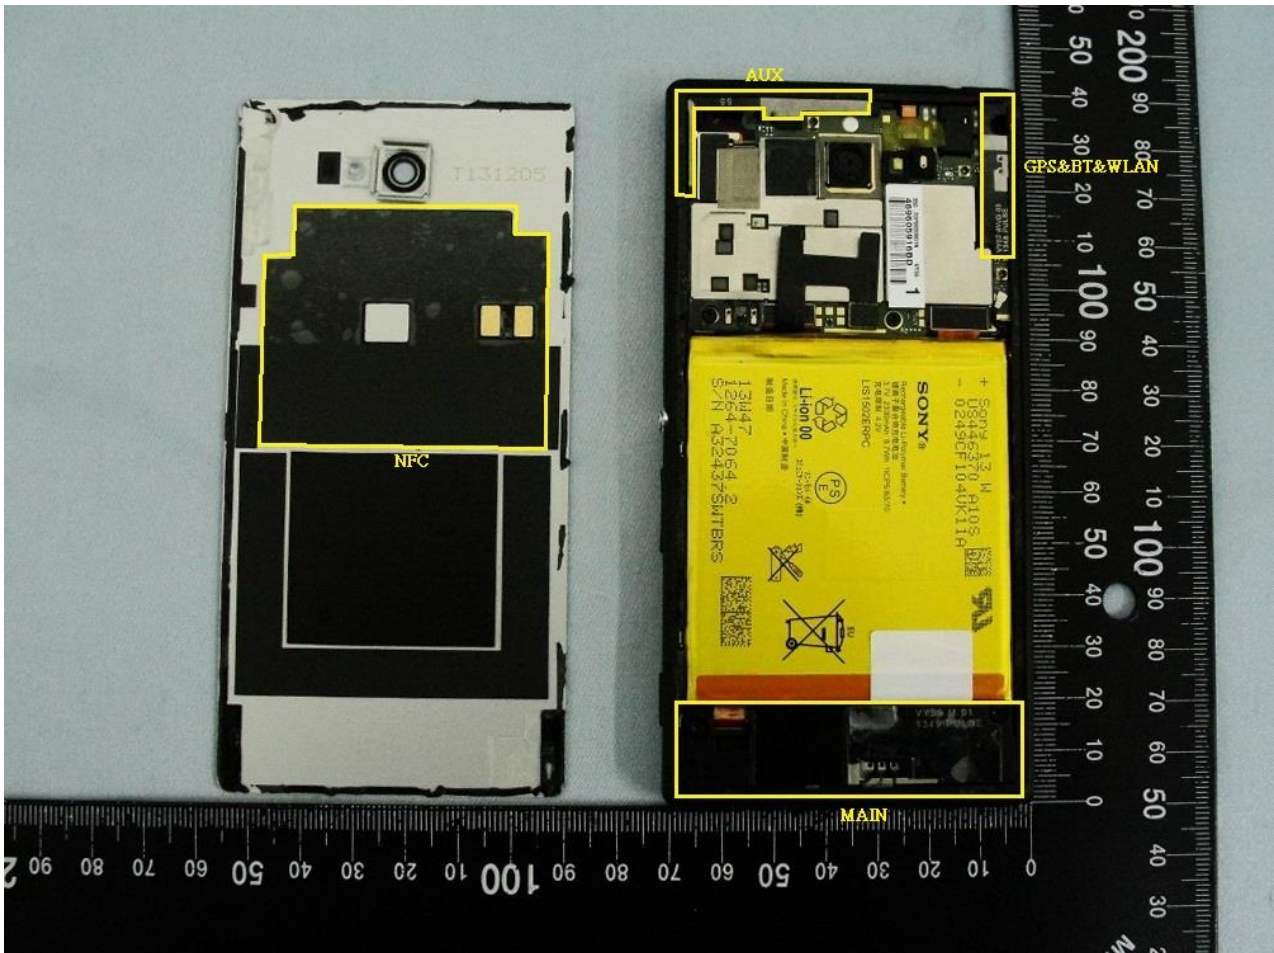

3. Internal Photograph of EUT

Brand Name: SONY / Model Name: D2303 / Type Name: PM-0722-BV

Brand Name: SONY / Model Name: D2303 / Type Name: PM-0722-BV

Brand Name: SONY / Model Name: D2303 / Type Name: PM-0722-BV

Brand Name: SONY / Model Name: D2303 / Type Name: PM-0722-BV

Brand Name: SONY / Model Name: D2303 / Type Name: PM-0722-BV

Brand Name: SONY / Model Name: D2303 / Type Name: PM-0722-BV

Brand Name: SONY / Model Name: D2303 / Type Name: PM-0722-BV