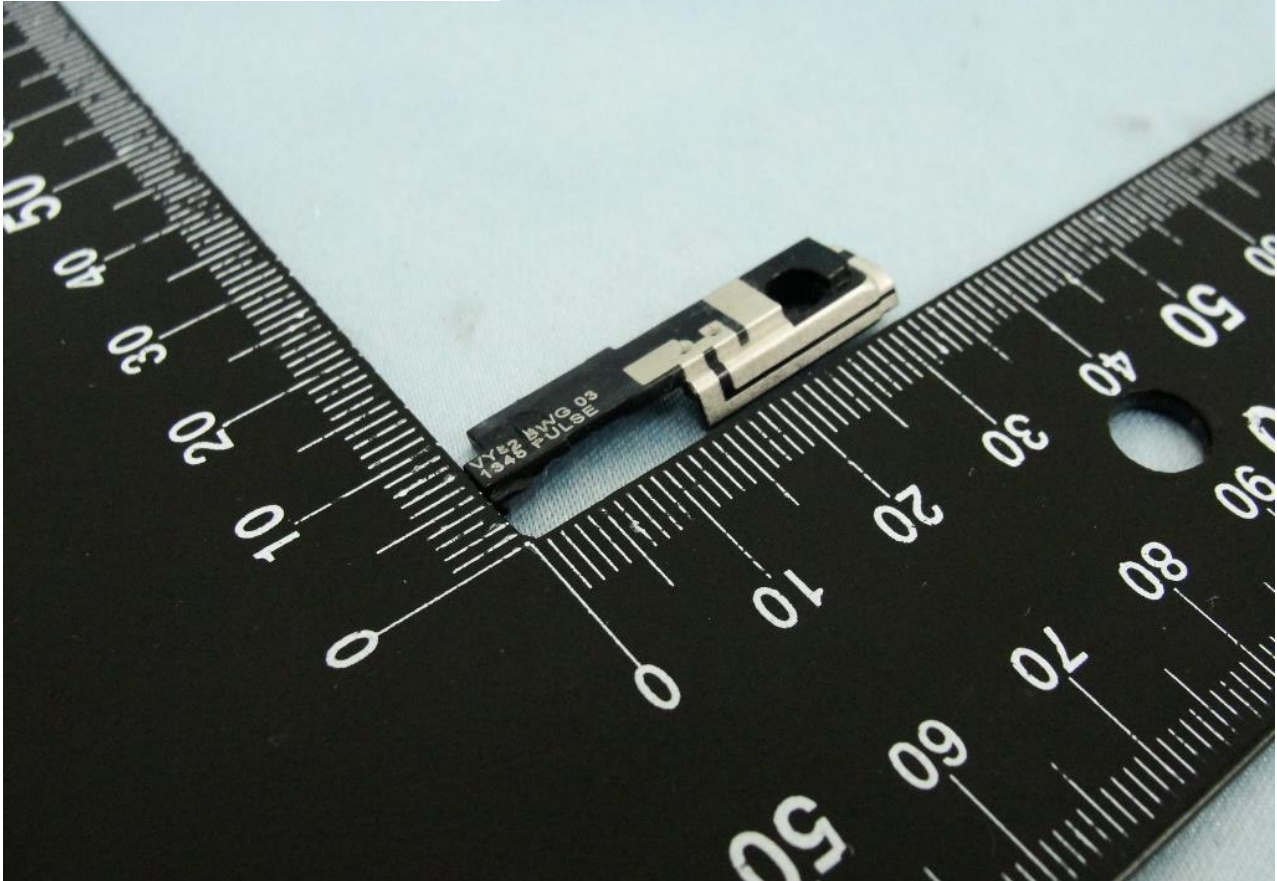

Brand Name: SONY / Model Name: D2303 / Type Name: PM-0722-BV

GPS & Bluetooth & WLAN Antenna