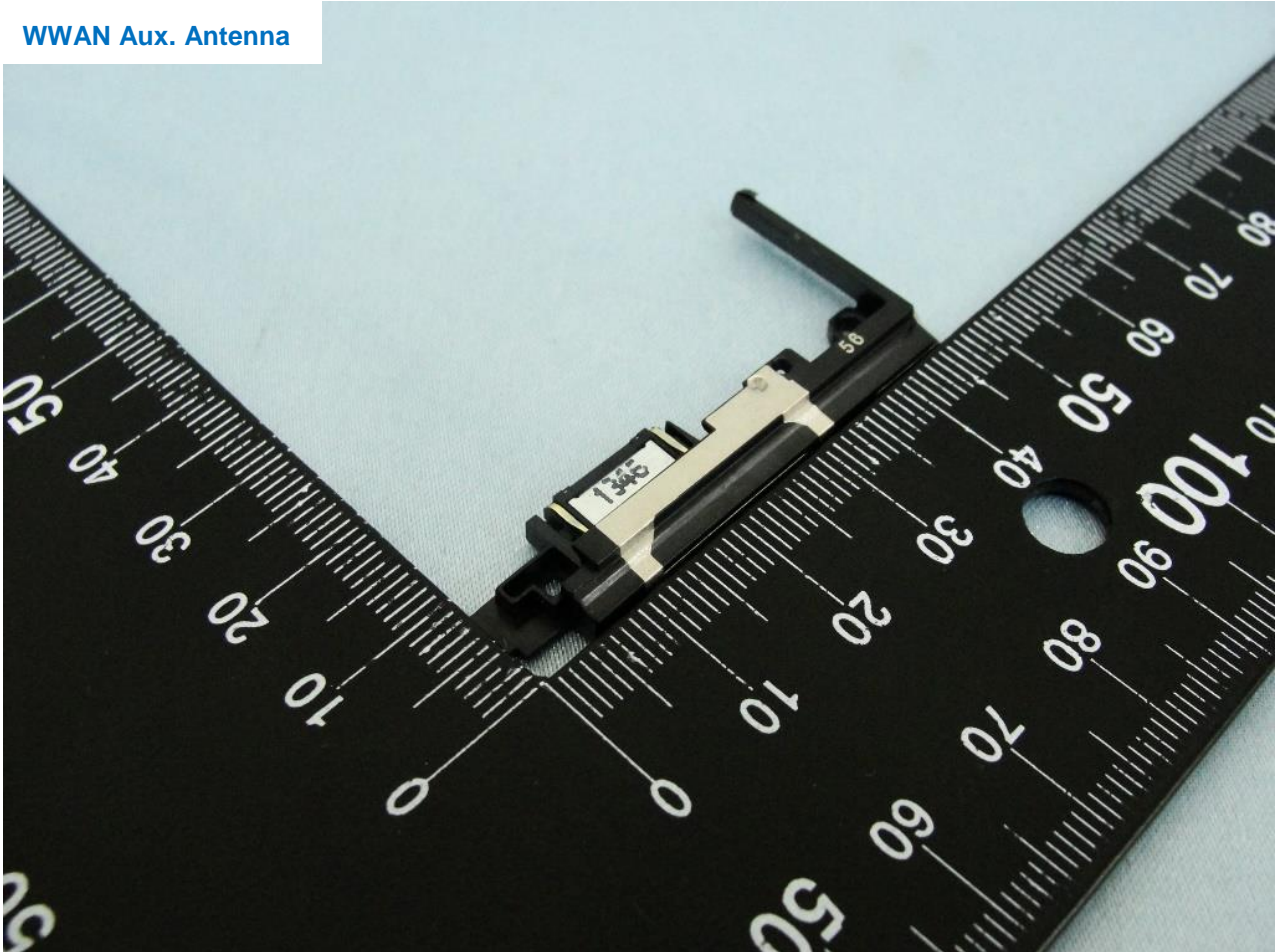

Brand Name: SONY / Model Name: D2303 / Type Name: PM-0722-BV

WWAN Aux. Antenna