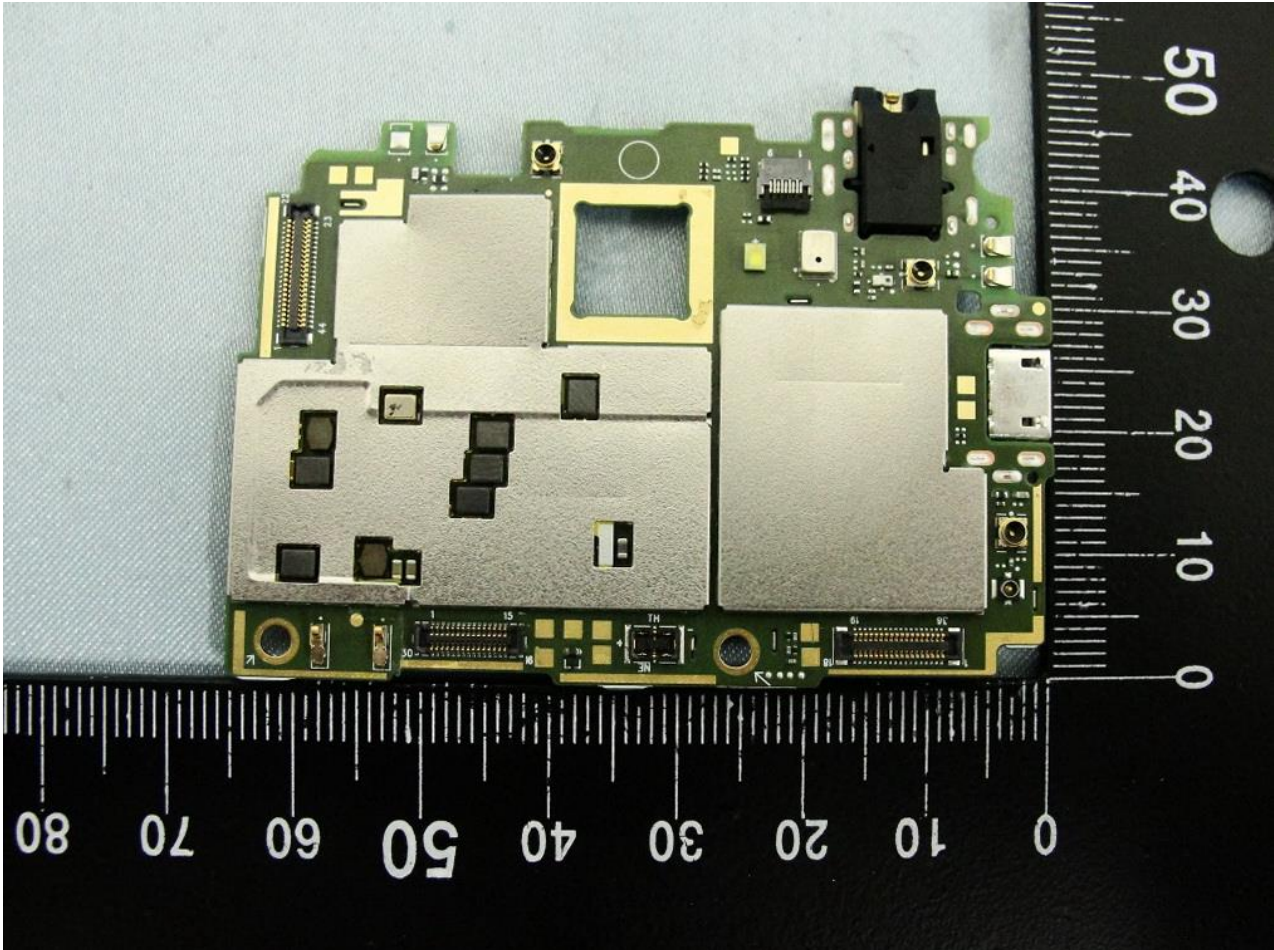

3. Internal Photograph of EUT

Brand Name: SONY / Model Name: D2303 / Type Name: PM-0722-BV

Brand Name: SONY / Model Name: D2303 / Type Name: PM-0722-BV

Brand Name: SONY / Model Name: D2303 / Type Name: PM-0722-BV

Brand Name: SONY / Model Name: D2303 / Type Name: PM-0722-BV

Brand Name: SONY / Model Name: D2303 / Type Name: PM-0722-BV

Brand Name: SONY / Model Name: D2303 / Type Name: PM-0722-BV

Brand Name: SONY / Model Name: D2303 / Type Name: PM-0722-BV