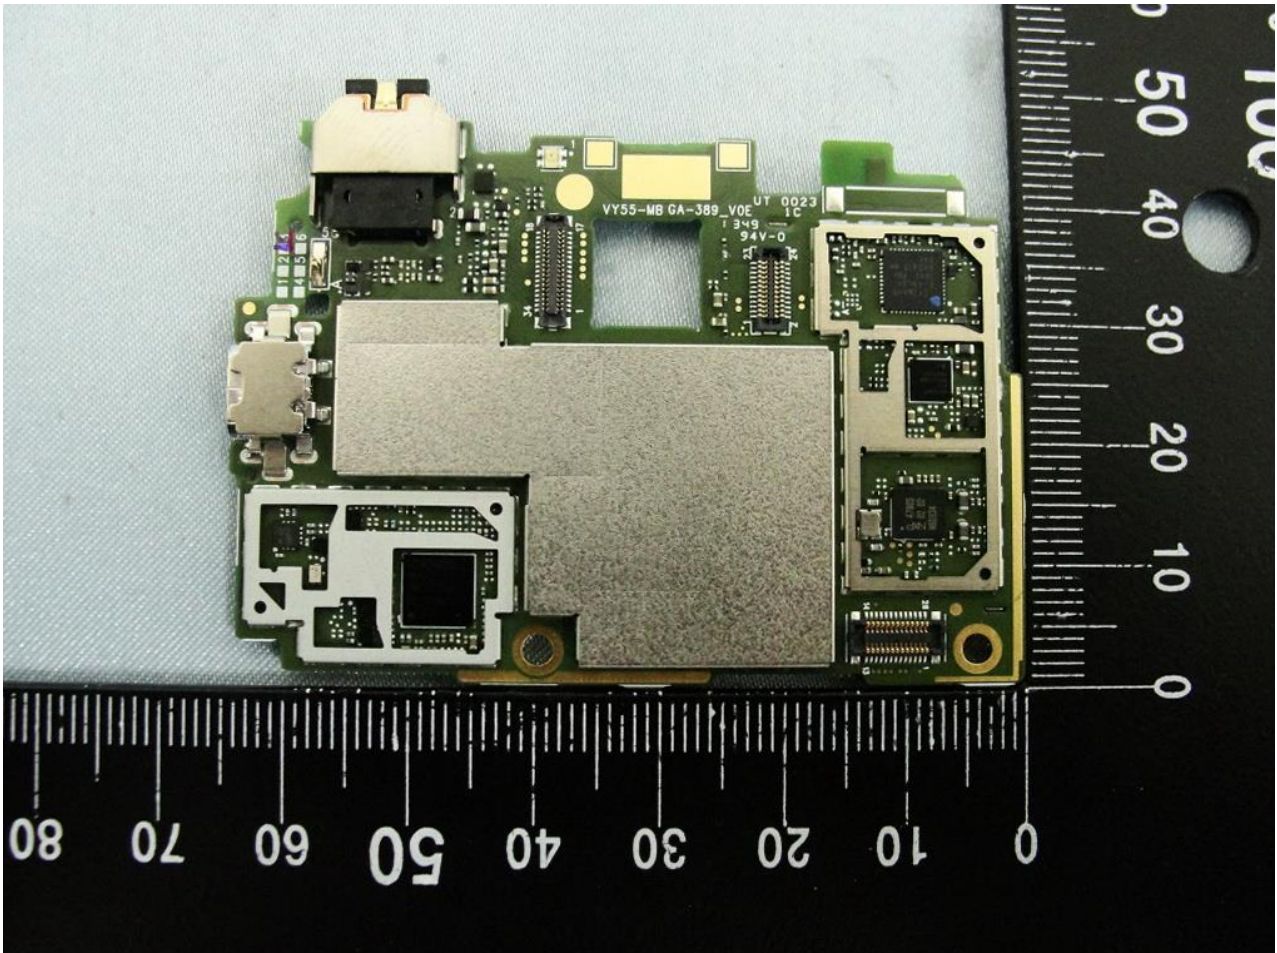

3. Internal Photograph of EUT

Brand Name: SONY / Model Name: D2303 / Type Name: PM-0722-BV

Brand Name: SONY / Model Name: D2303 / Type Name: PM-0722-BV

Brand Name: SONY / Model Name: D2303 / Type Name: PM-0722-BV

Brand Name: SONY / Model Name: D2303 / Type Name: PM-0722-BV

Brand Name: SONY / Model Name: D2303 / Type Name: PM-0722-BV

Brand Name: SONY / Model Name: D2303 / Type Name: PM-0722-BV

Brand Name: SONY / Model Name: D2303 / Type Name: PM-0722-BV