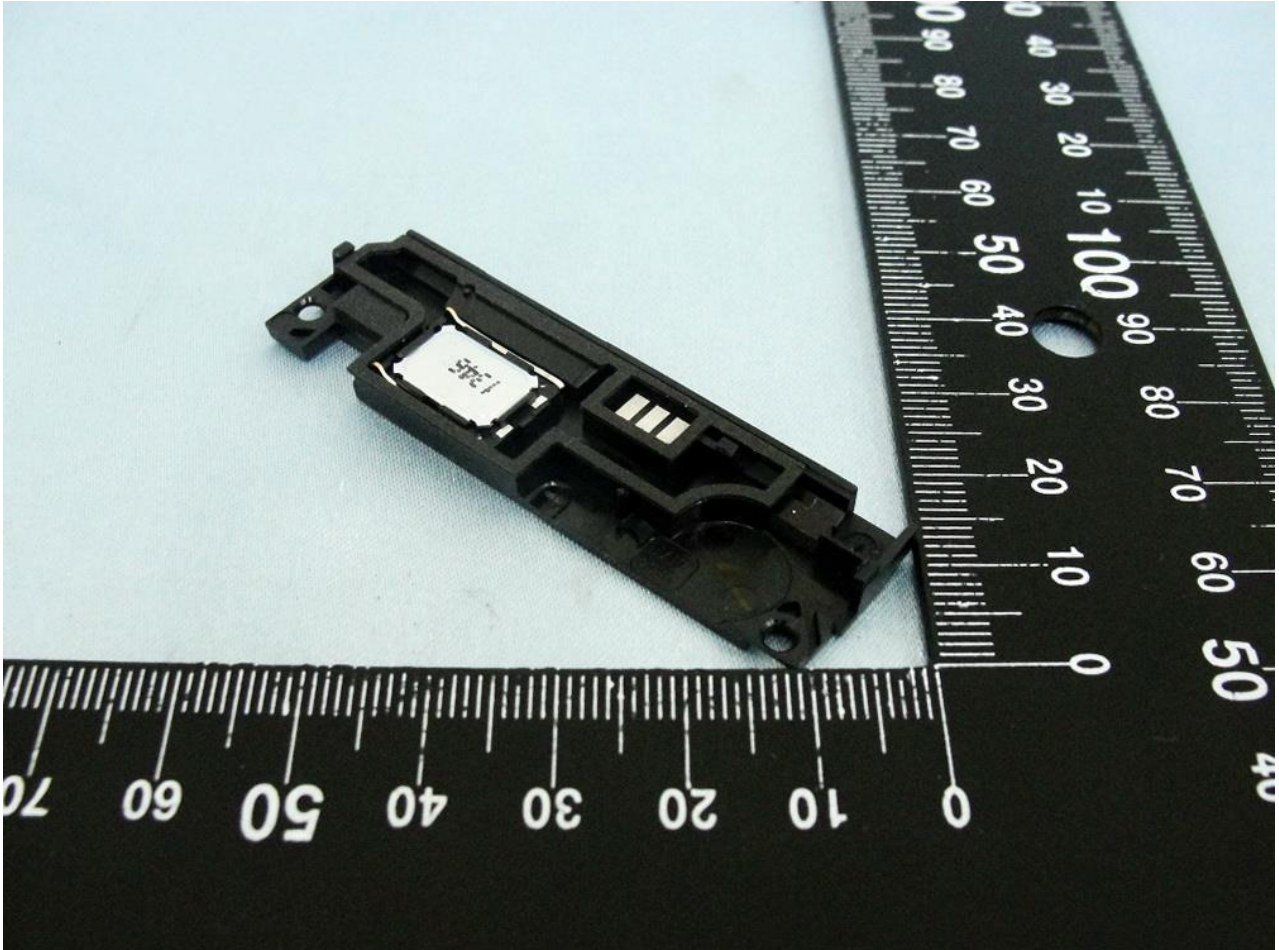

WWAN Main Antenna

Brand Name: SONY / Model Name: D2303 / Type Name: PM-0722-BV

Brand Name: SONY / Model Name: D2303 / Type Name: PM-0722-BV

Brand Name: SONY / Model Name: D2303 / Type Name: PM-0722-BV

Brand Name: SONY / Model Name: D2303 / Type Name: PM-0722-BV