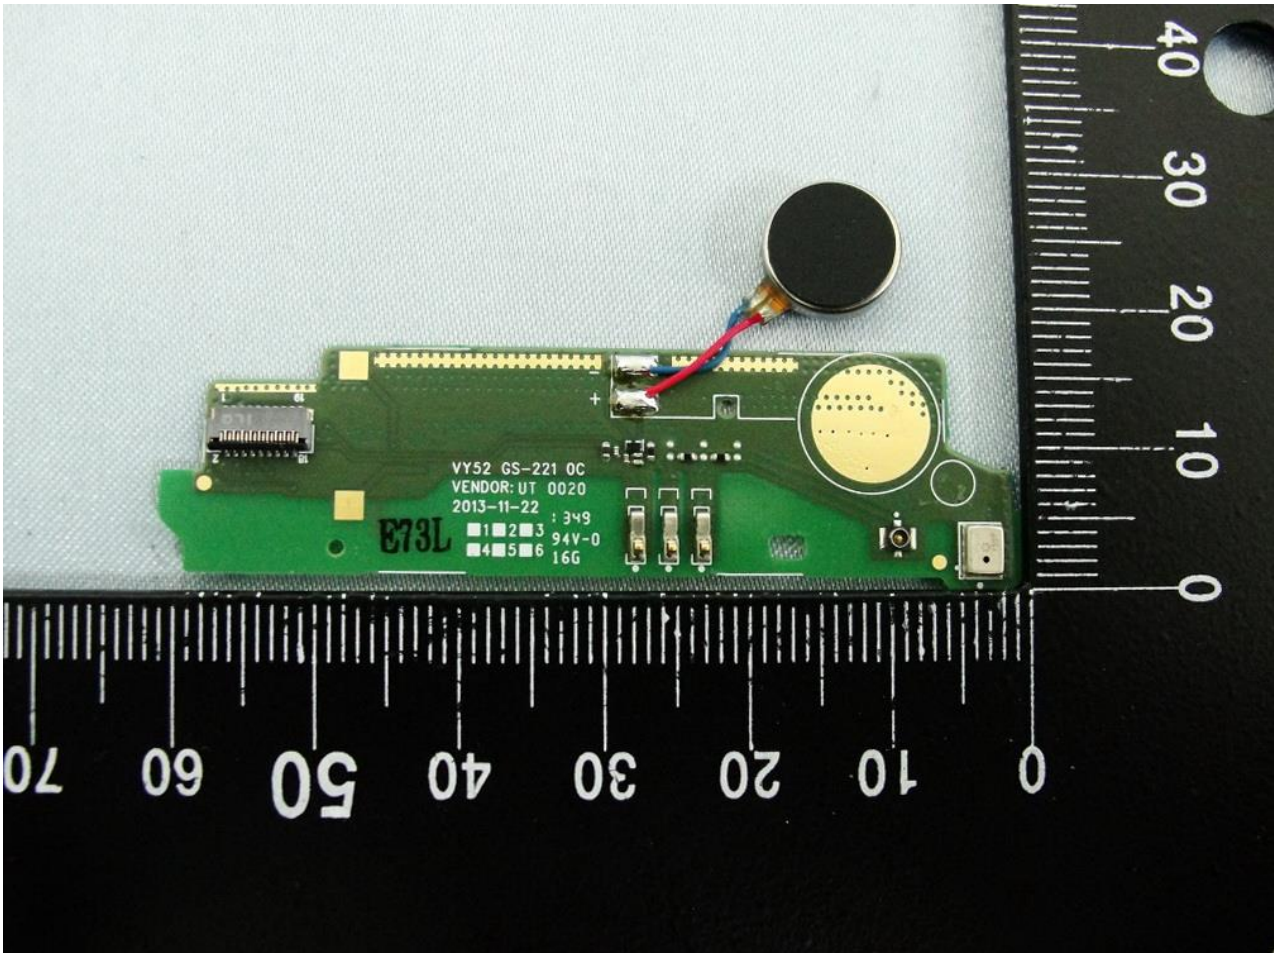

3. Internal Photograph of EUT

Brand Name: SONY / Model Name: D2303 / Type Name: PM-0722-BV

Brand Name: SONY / Model Name: D2303 / Type Name: PM-0722-BV

Brand Name: SONY / Model Name: D2303 / Type Name: PM-0722-BV

Brand Name: SONY / Model Name: D2303 / Type Name: PM-0722-BV

Brand Name: SONY / Model Name: D2303 / Type Name: PM-0722-BV

Brand Name: SONY / Model Name: D2303 / Type Name: PM-0722-BV

Brand Name: SONY / Model Name: D2303 / Type Name: PM-0722-BV