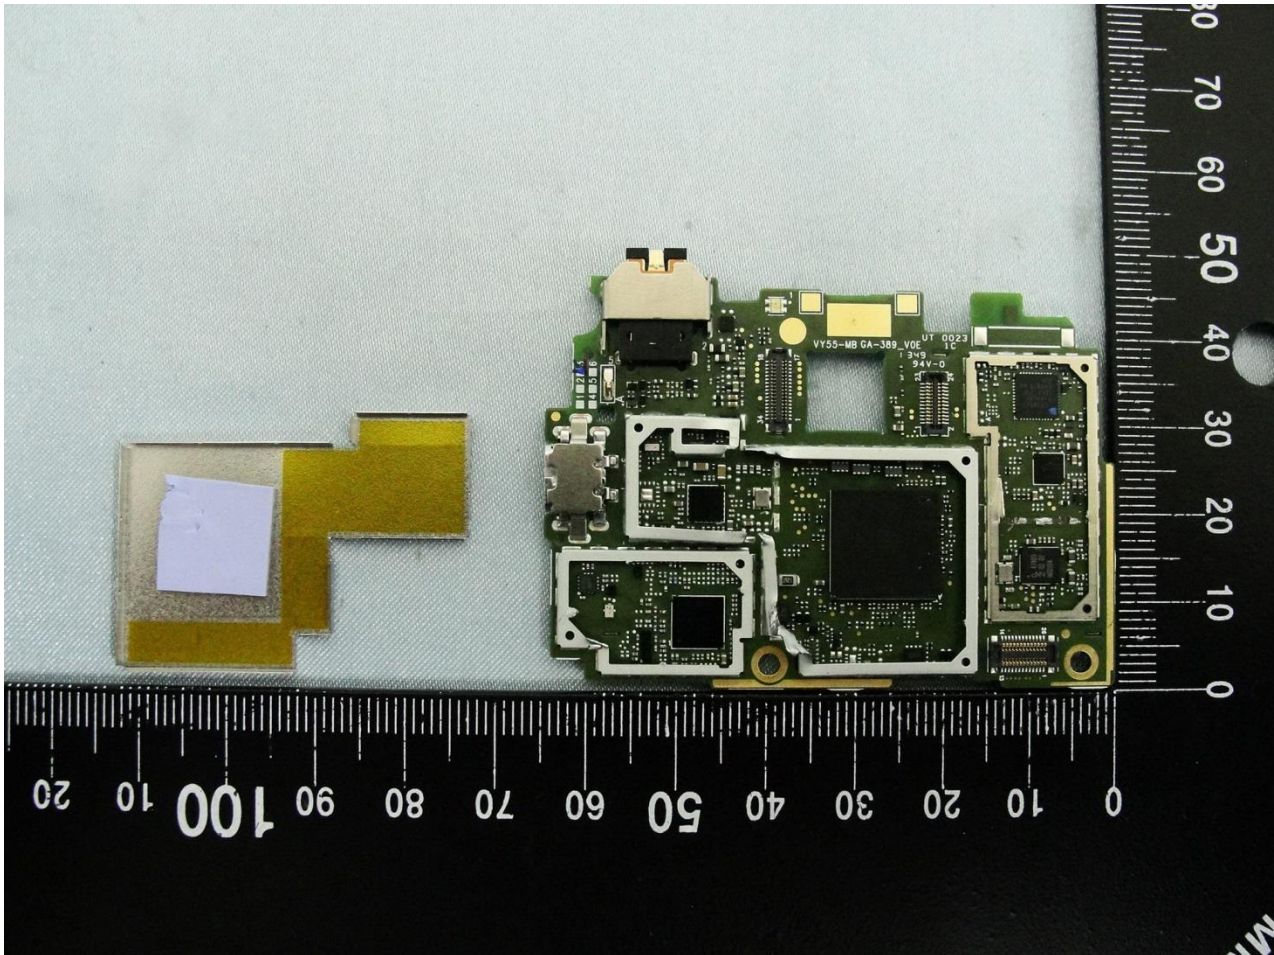

3. Internal Photograph of EUT

Brand Name: SONY / Model Name: D2303 / Type Name: PM-0722-BV

Brand Name: SONY / Model Name: D2303 / Type Name: PM-0722-BV

Brand Name: SONY / Model Name: D2303 / Type Name: PM-0722-BV

Brand Name: SONY / Model Name: D2303 / Type Name: PM-0722-BV

Brand Name: SONY / Model Name: D2303 / Type Name: PM-0722-BV

Brand Name: SONY / Model Name: D2303 / Type Name: PM-0722-BV

Brand Name: SONY / Model Name: D2303 / Type Name: PM-0722-BV