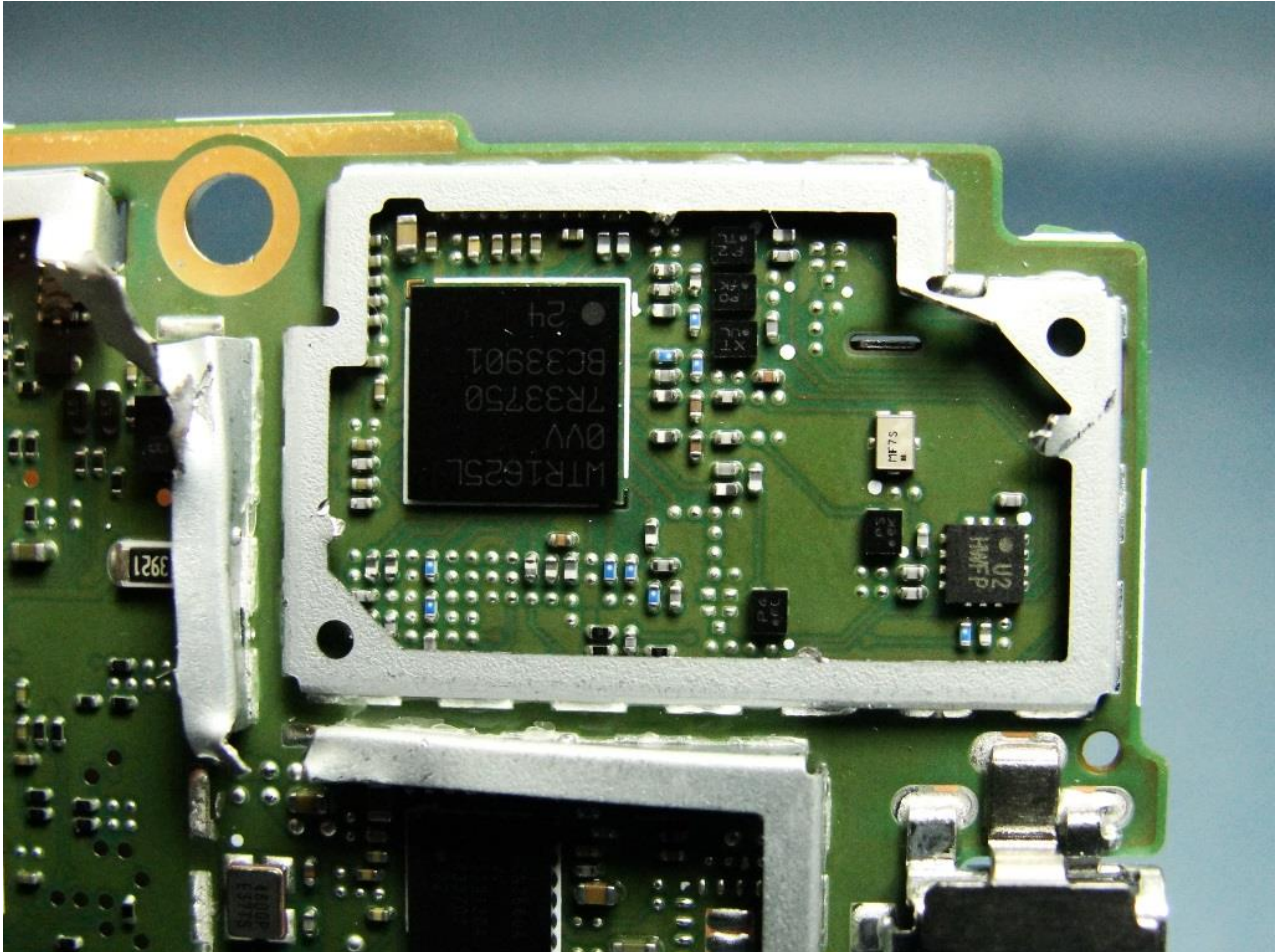

3. Internal Photograph of EUT

Brand Name: SONY / Model Name: D2303 / Type Name: PM-0722-BV

Brand Name: SONY / Model Name: D2303 / Type Name: PM-0722-BV

Brand Name: SONY / Model Name: D2303 / Type Name: PM-0722-BV

Brand Name: SONY / Model Name: D2303 / Type Name: PM-0722-BV

Brand Name: SONY / Model Name: D2303 / Type Name: PM-0722-BV

Brand Name: SONY / Model Name: D2303 / Type Name: PM-0722-BV

Brand Name: SONY / Model Name: D2303 / Type Name: PM-0722-BV