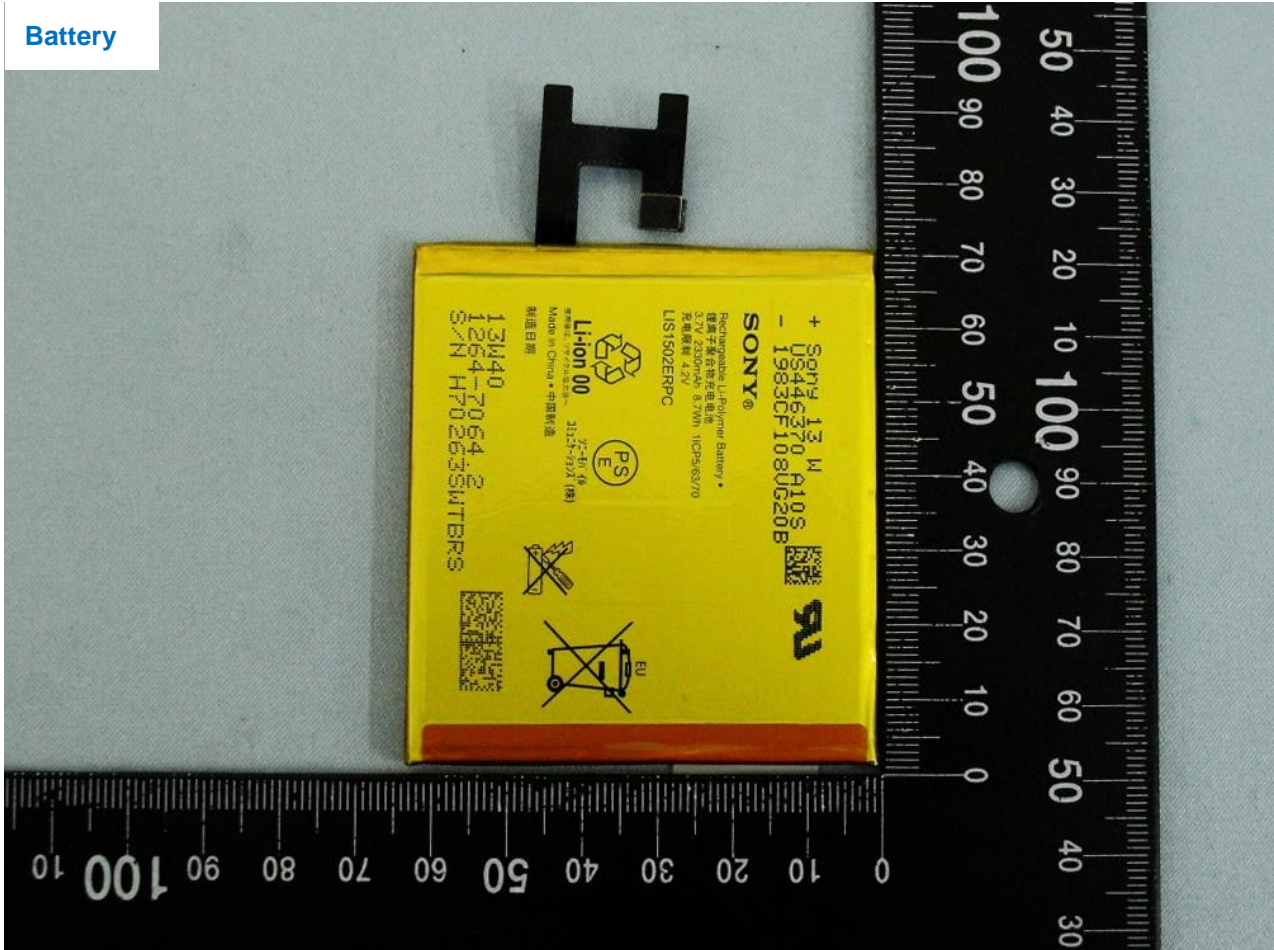

AC Adapter

Brand Name: SONY / Model Name: D2303 / Type Name: PM-0722-BV

Car Charger

Brand Name: SONY / Model Name: D2303 / Type Name: PM-0722-BV

Battery

Brand Name: SONY / Model Name: D2303 / Type Name: PM-0722-BV