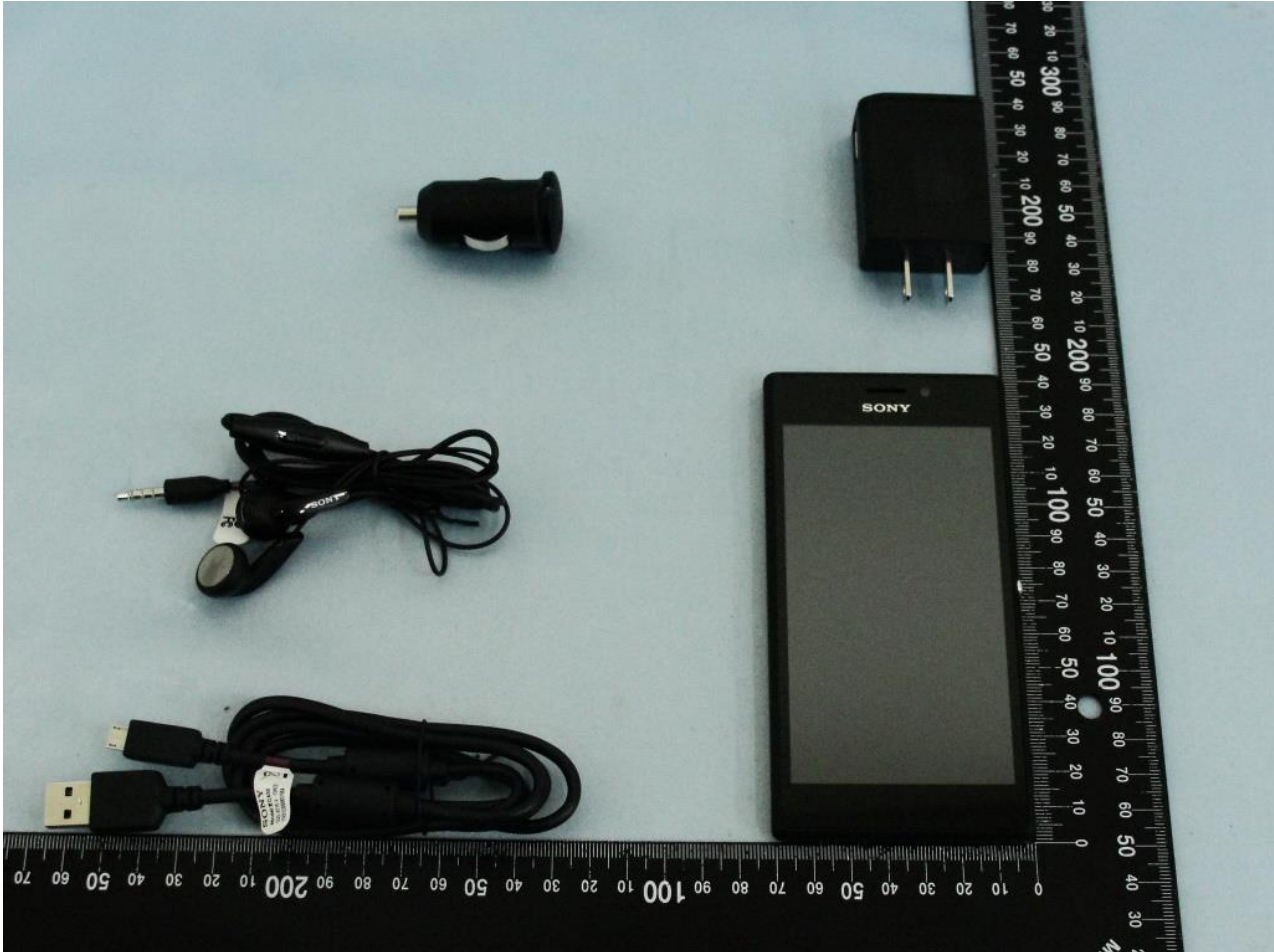

Brand Name: SONY / Model Name: D2303 / Type Name: PM-0722-BV