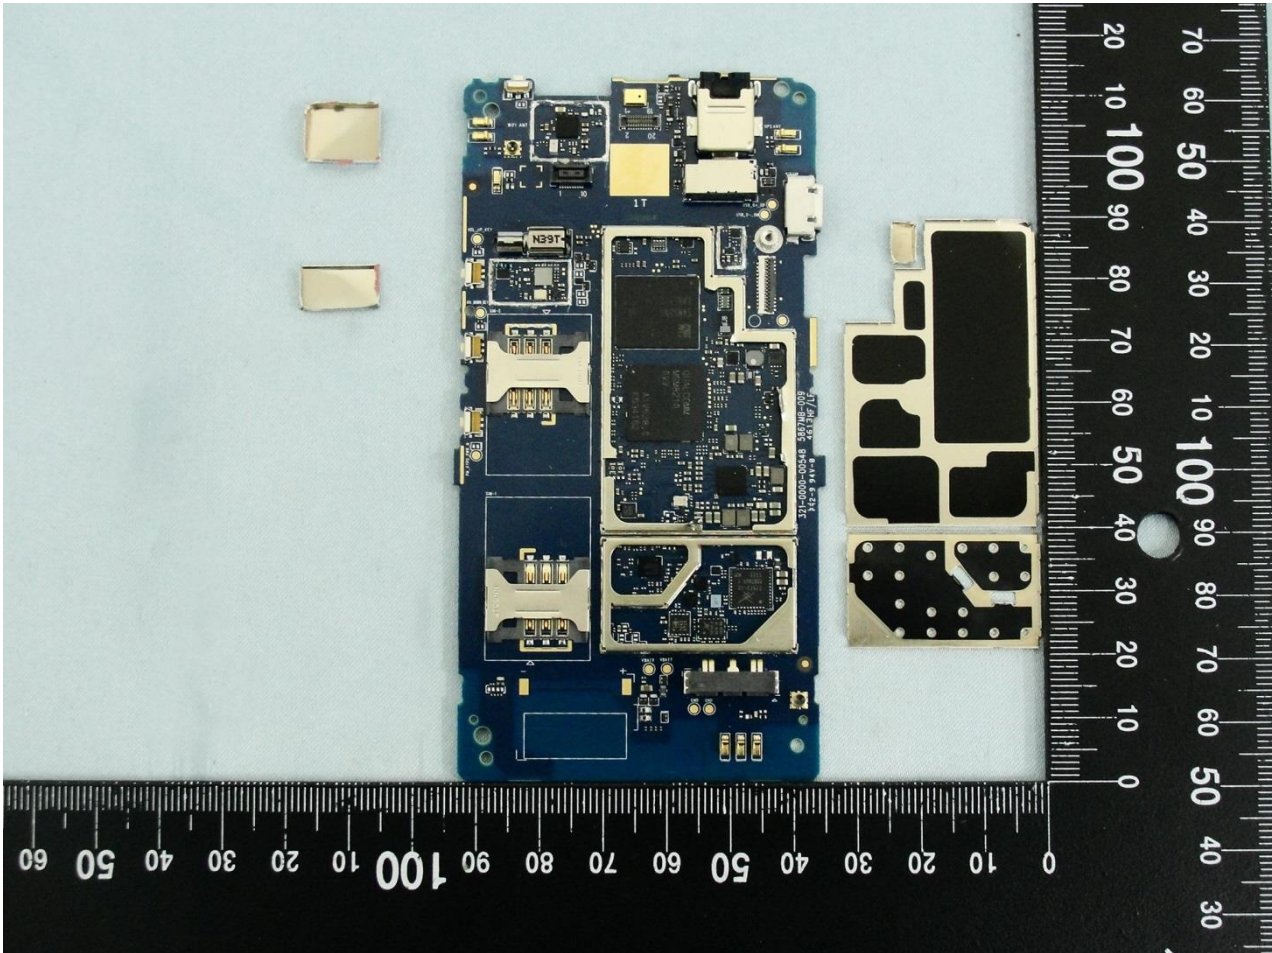

### 3. Internal Photograph of EUT

Brand Name: SONY / Model Name: D2114 / Type Name: PM-0674-BV

Brand Name: SONY / Model Name: D2114 / Type Name: PM-0674-BV

Brand Name: SONY / Model Name: D2114 / Type Name: PM-0674-BV

Brand Name: SONY / Model Name: D2114 / Type Name: PM-0674-BV

Brand Name: SONY / Model Name: D2114 / Type Name: PM-0674-BV

Brand Name: SONY / Model Name: D2114 / Type Name: PM-0674-BV

Brand Name: SONY / Model Name: D2114 / Type Name: PM-0674-BV