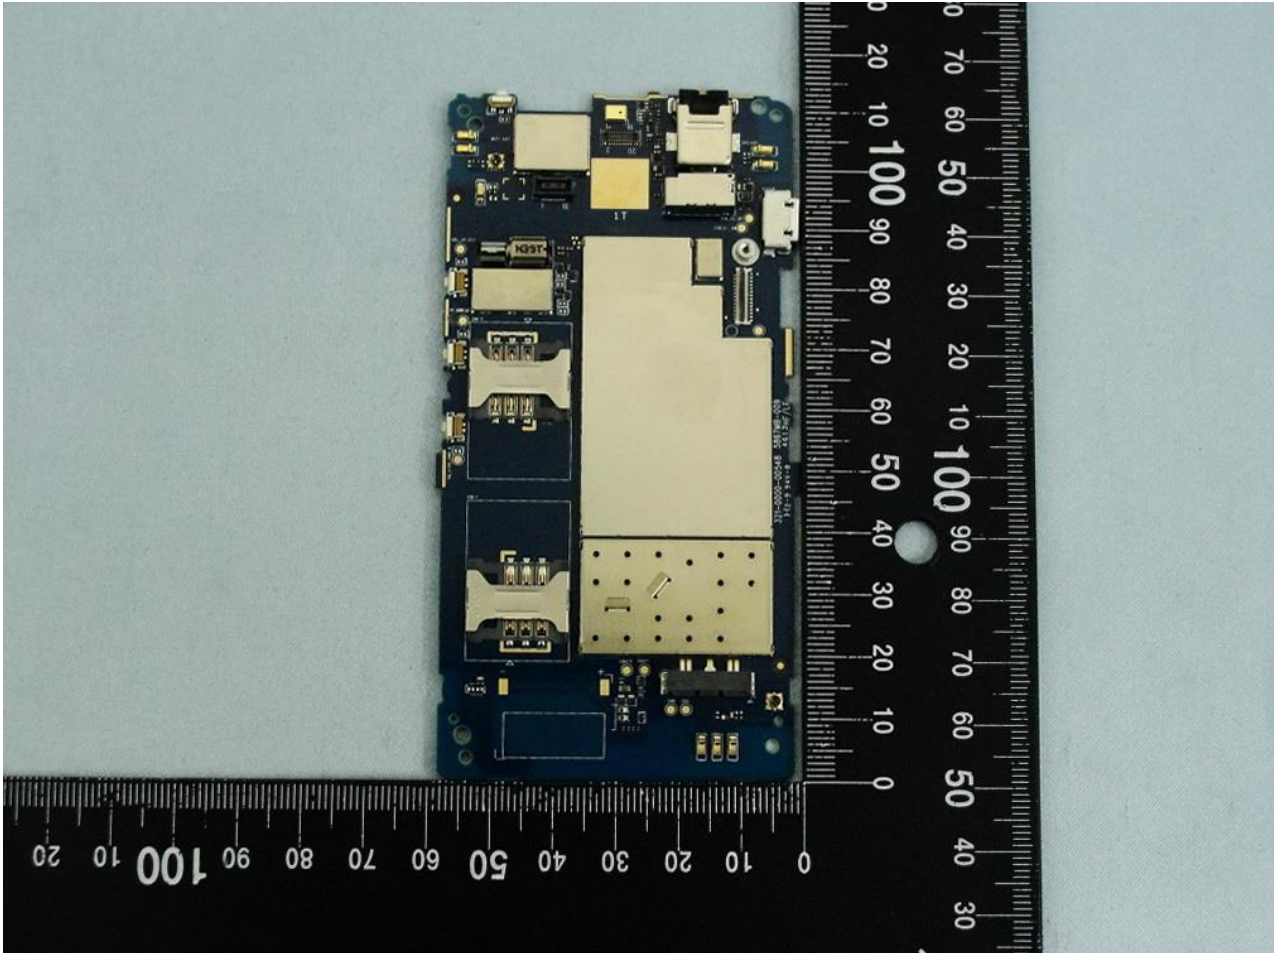

### 3. Internal Photograph of EUT

Brand Name: SONY / Model Name: D2114 / Type Name: PM-0674-BV

Brand Name: SONY / Model Name: D2114 / Type Name: PM-0674-BV

Brand Name: SONY / Model Name: D2114 / Type Name: PM-0674-BV

Brand Name: SONY / Model Name: D2114 / Type Name: PM-0674-BV

Brand Name: SONY / Model Name: D2114 / Type Name: PM-0674-BV

Brand Name: SONY / Model Name: D2114 / Type Name: PM-0674-BV

Brand Name: SONY / Model Name: D2114 / Type Name: PM-0674-BV