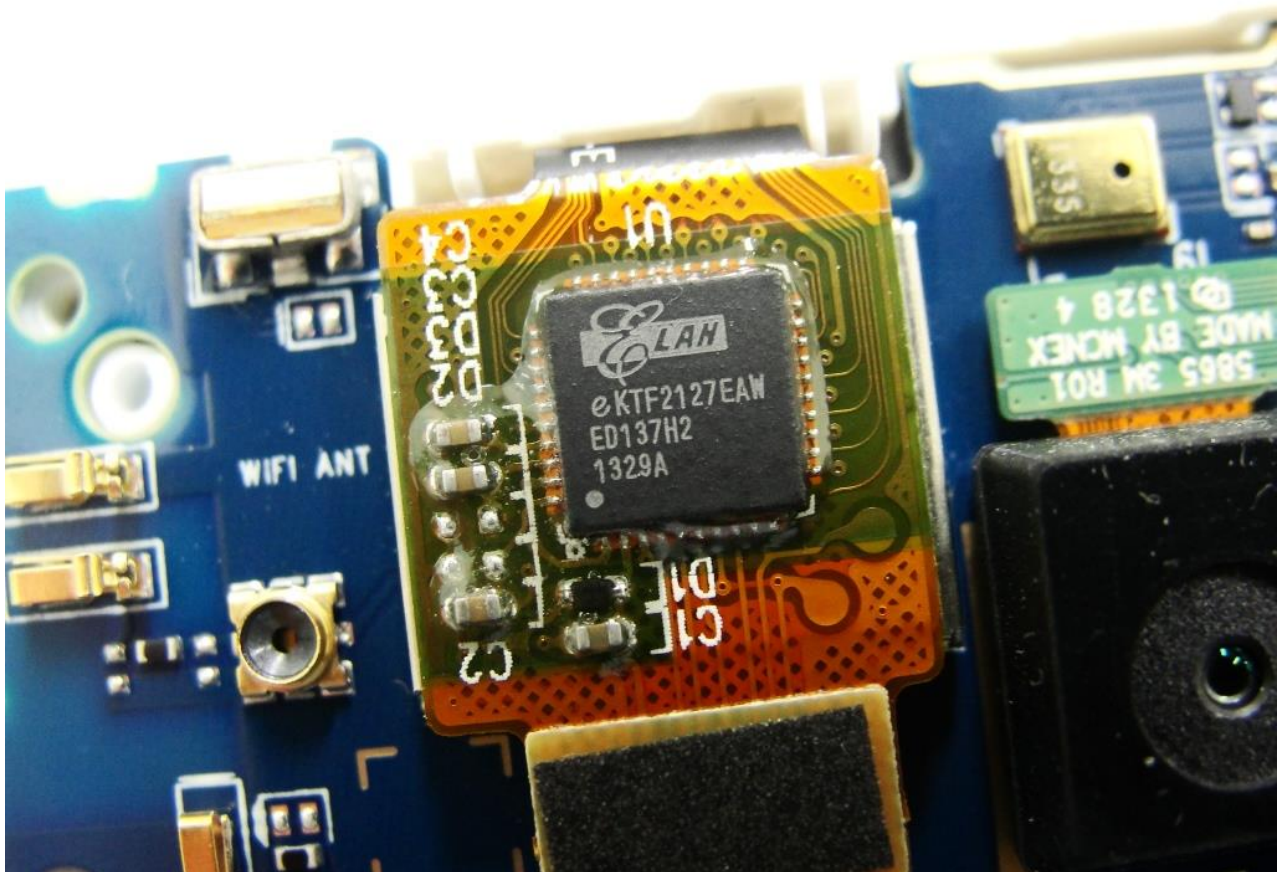

### 3. Internal Photograph of EUT

Brand Name: SONY / Model Name: D2114 / Type Name: PM-0674-BV

Brand Name: SONY / Model Name: D2114 / Type Name: PM-0674-BV

Brand Name: SONY / Model Name: D2114 / Type Name: PM-0674-BV

Brand Name: SONY / Model Name: D2114 / Type Name: PM-0674-BV

Brand Name: SONY / Model Name: D2114 / Type Name: PM-0674-BV

Brand Name: SONY / Model Name: D2114 / Type Name: PM-0674-BV

Brand Name: SONY / Model Name: D2114 / Type Name: PM-0674-BV