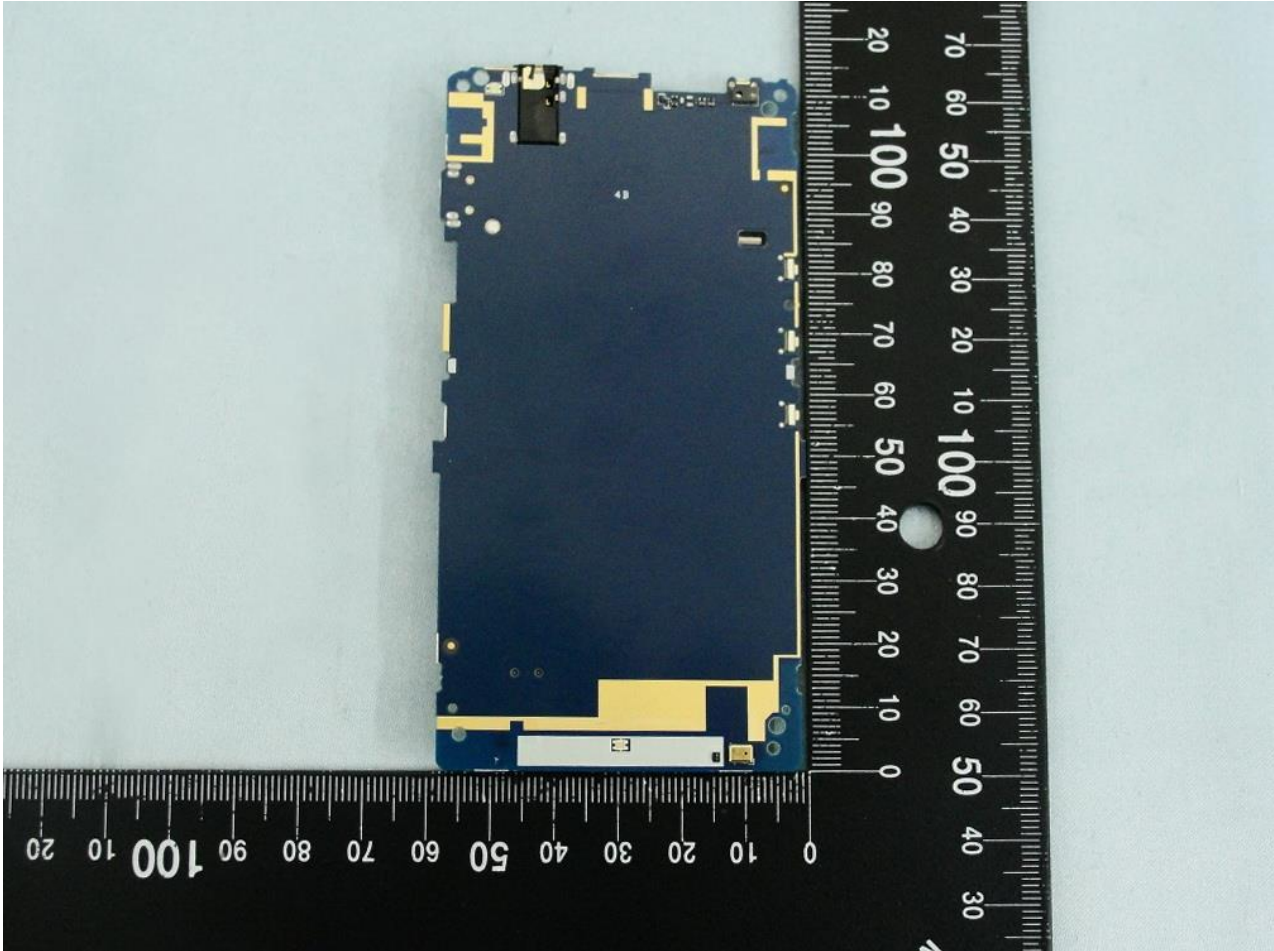

### 3. Internal Photograph of EUT

Brand Name: SONY / Model Name: D2114 / Type Name: PM-0674-BV

Brand Name: SONY / Model Name: D2114 / Type Name: PM-0674-BV

Brand Name: SONY / Model Name: D2114 / Type Name: PM-0674-BV

Brand Name: SONY / Model Name: D2114 / Type Name: PM-0674-BV

Brand Name: SONY / Model Name: D2114 / Type Name: PM-0674-BV

Brand Name: SONY / Model Name: D2114 / Type Name: PM-0674-BV

Brand Name: SONY / Model Name: D2114 / Type Name: PM-0674-BV