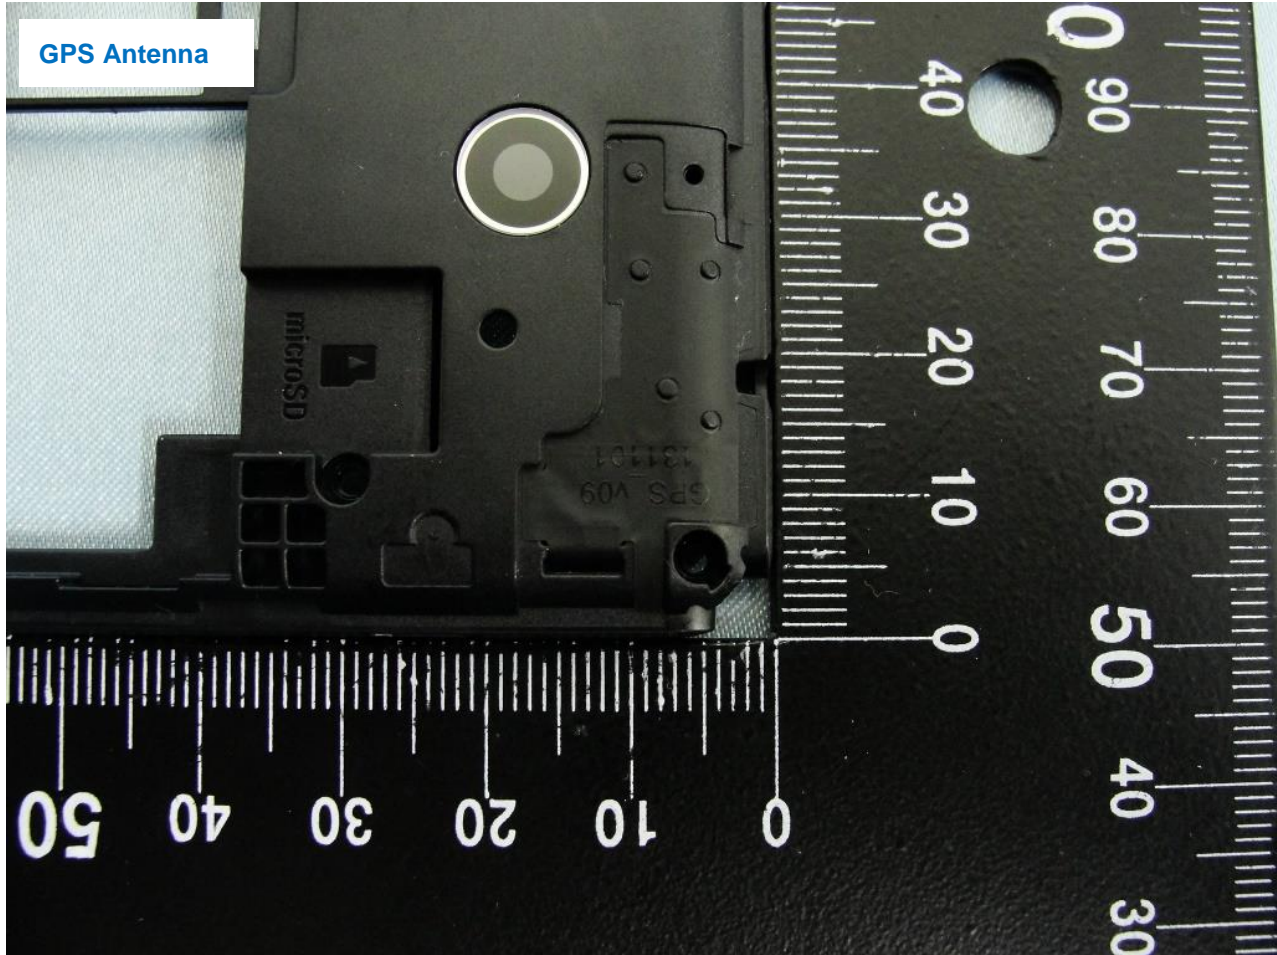

Brand Name: SONY / Model Name: D2114 / Type Name: PM-0674-BV