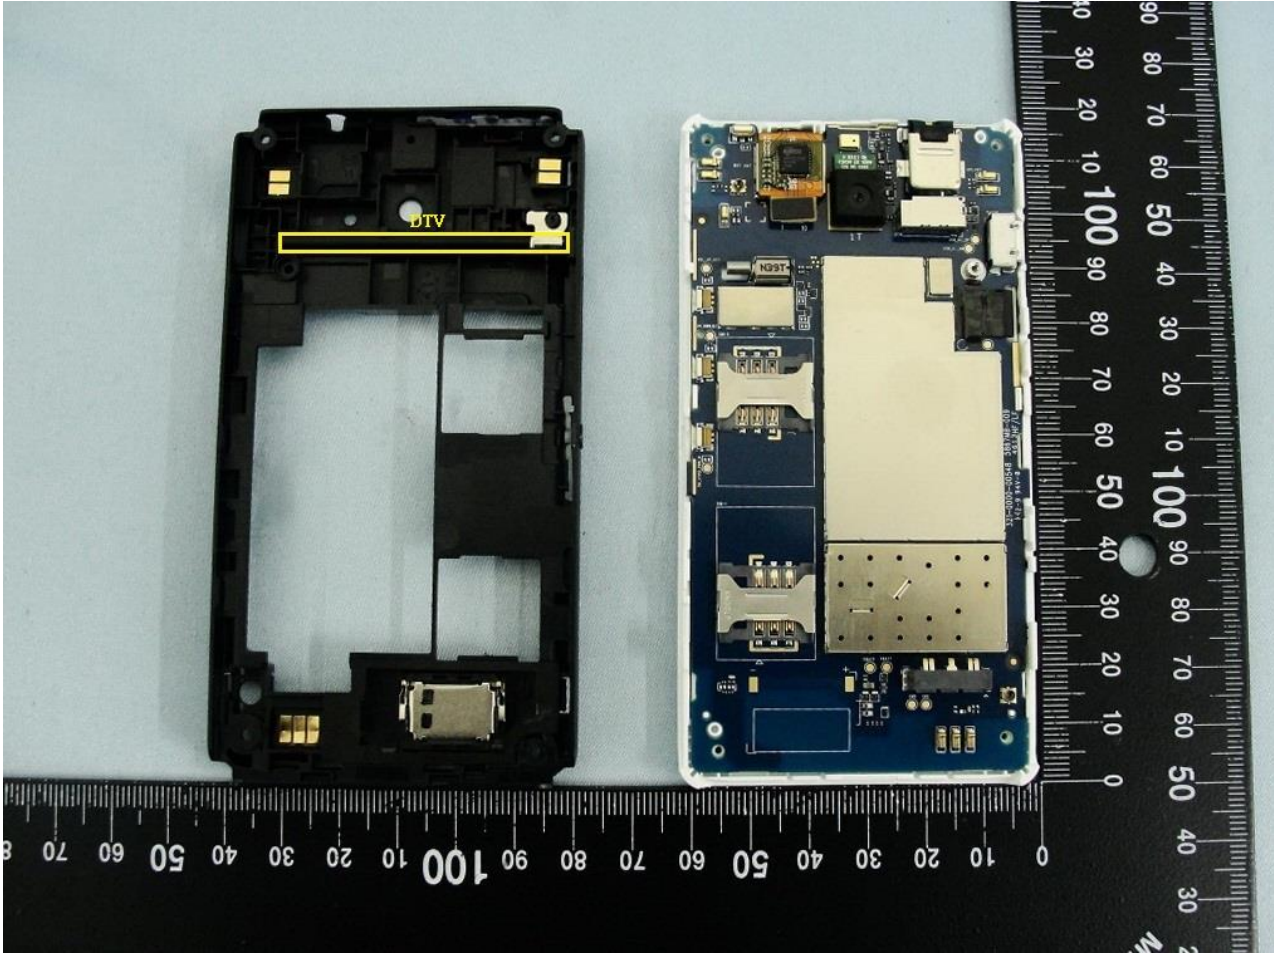

### 3. Internal Photograph of EUT

Brand Name: SONY / Model Name: D2114 / Type Name: PM-0674-BV

Brand Name: SONY / Model Name: D2114 / Type Name: PM-0674-BV

Brand Name: SONY / Model Name: D2114 / Type Name: PM-0674-BV

Brand Name: SONY / Model Name: D2114 / Type Name: PM-0674-BV

Brand Name: SONY / Model Name: D2114 / Type Name: PM-0674-BV

Brand Name: SONY / Model Name: D2114 / Type Name: PM-0674-BV

Brand Name: SONY / Model Name: D2114 / Type Name: PM-0674-BV