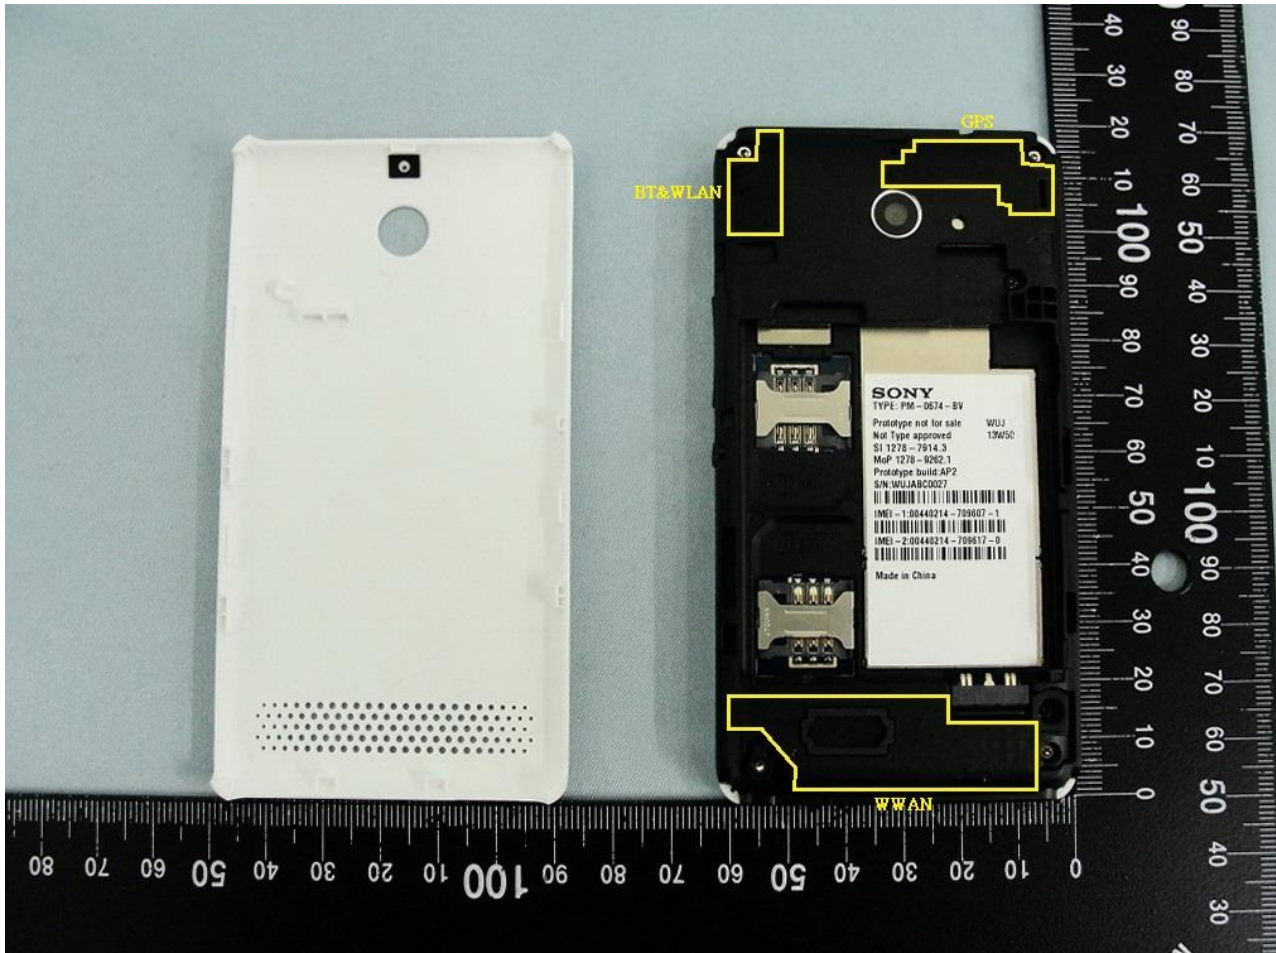

### 3. Internal Photograph of EUT

Brand Name: SONY / Model Name: D2114 / Type Name: PM-0674-BV

Brand Name: SONY / Model Name: D2114 / Type Name: PM-0674-BV

Brand Name: SONY / Model Name: D2114 / Type Name: PM-0674-BV

Brand Name: SONY / Model Name: D2114 / Type Name: PM-0674-BV

Brand Name: SONY / Model Name: D2114 / Type Name: PM-0674-BV

Brand Name: SONY / Model Name: D2114 / Type Name: PM-0674-BV

Brand Name: SONY / Model Name: D2114 / Type Name: PM-0674-BV