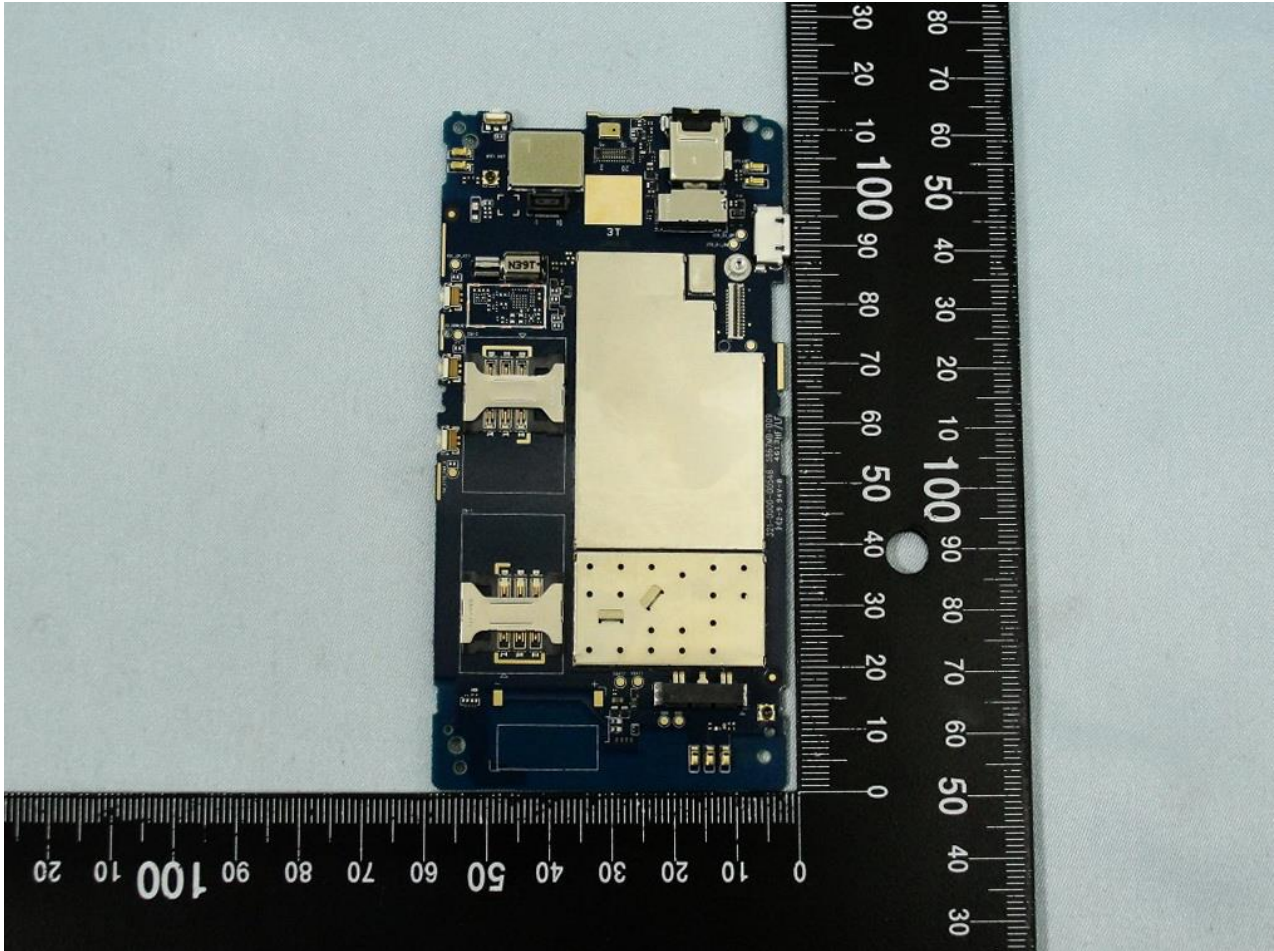

### Internal Photograph of EUT

Brand Name: SONY / Model Name: D2104 / Type Name: PM-0673-BV

Brand Name: SONY / Model Name: D2104 / Type Name: PM-0673-BV

Brand Name: SONY / Model Name: D2104 / Type Name: PM-0673-BV

Brand Name: SONY / Model Name: D2104 / Type Name: PM-0673-BV

Brand Name: SONY / Model Name: D2104 / Type Name: PM-0673-BV

Brand Name: SONY / Model Name: D2104 / Type Name: PM-0673-BV

Brand Name: SONY / Model Name: D2104 / Type Name: PM-0673-BV

Brand Name: SONY / Model Name: D2104 / Type Name: PM-0673-BV

Brand Name: SONY / Model Name: D2104 / Type Name: PM-0673-BV