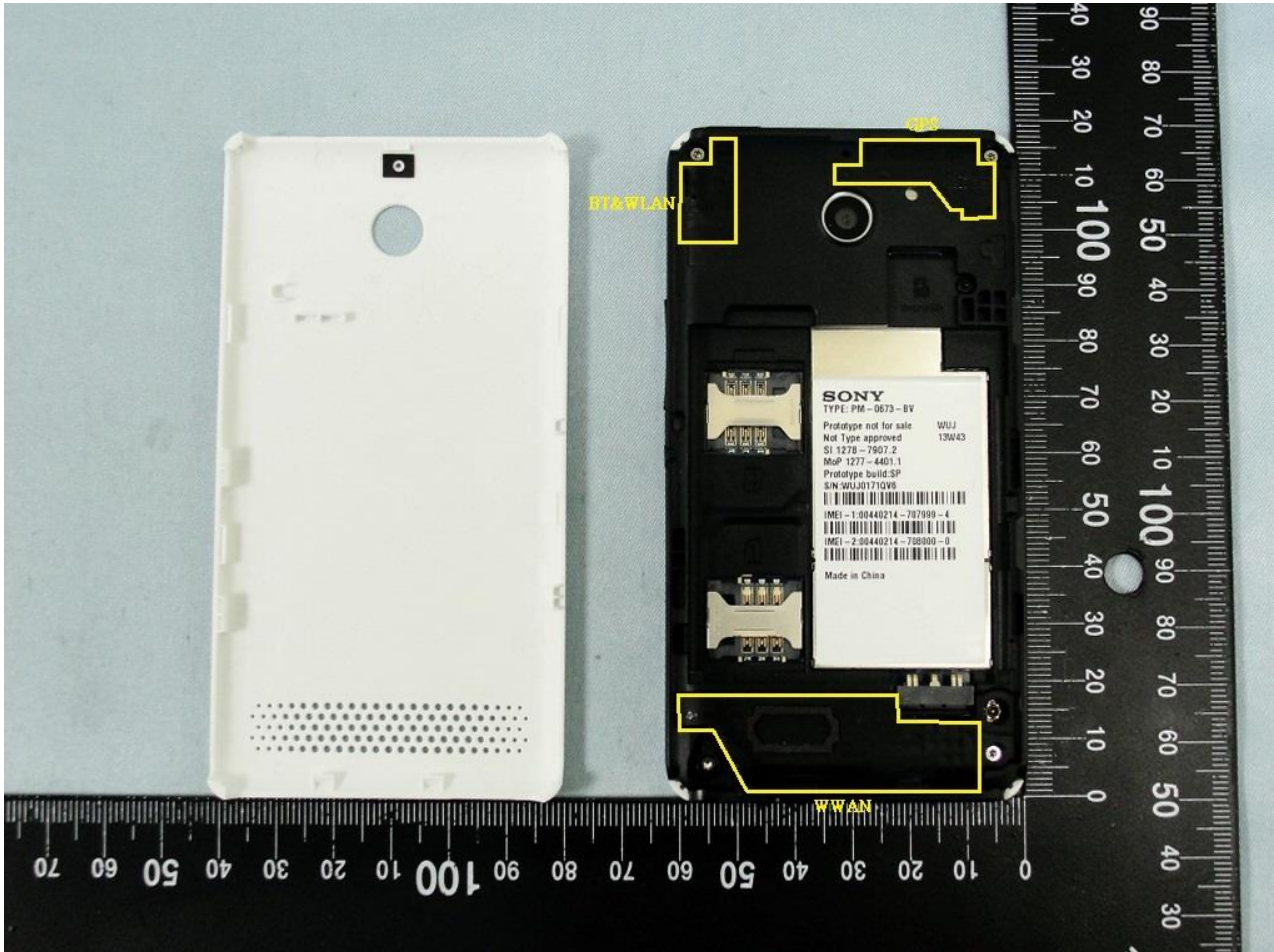

### Internal Photograph of EUT

Brand Name: SONY / Model Name: D2104 / Type Name: PM-0673-BV

Brand Name: SONY / Model Name: D2104 / Type Name: PM-0673-BV

Brand Name: SONY / Model Name: D2104 / Type Name: PM-0673-BV

Brand Name: SONY / Model Name: D2104 / Type Name: PM-0673-BV

Brand Name: SONY / Model Name: D2104 / Type Name: PM-0673-BV

Brand Name: SONY / Model Name: D2104 / Type Name: PM-0673-BV

Brand Name: SONY / Model Name: D2104 / Type Name: PM-0673-BV