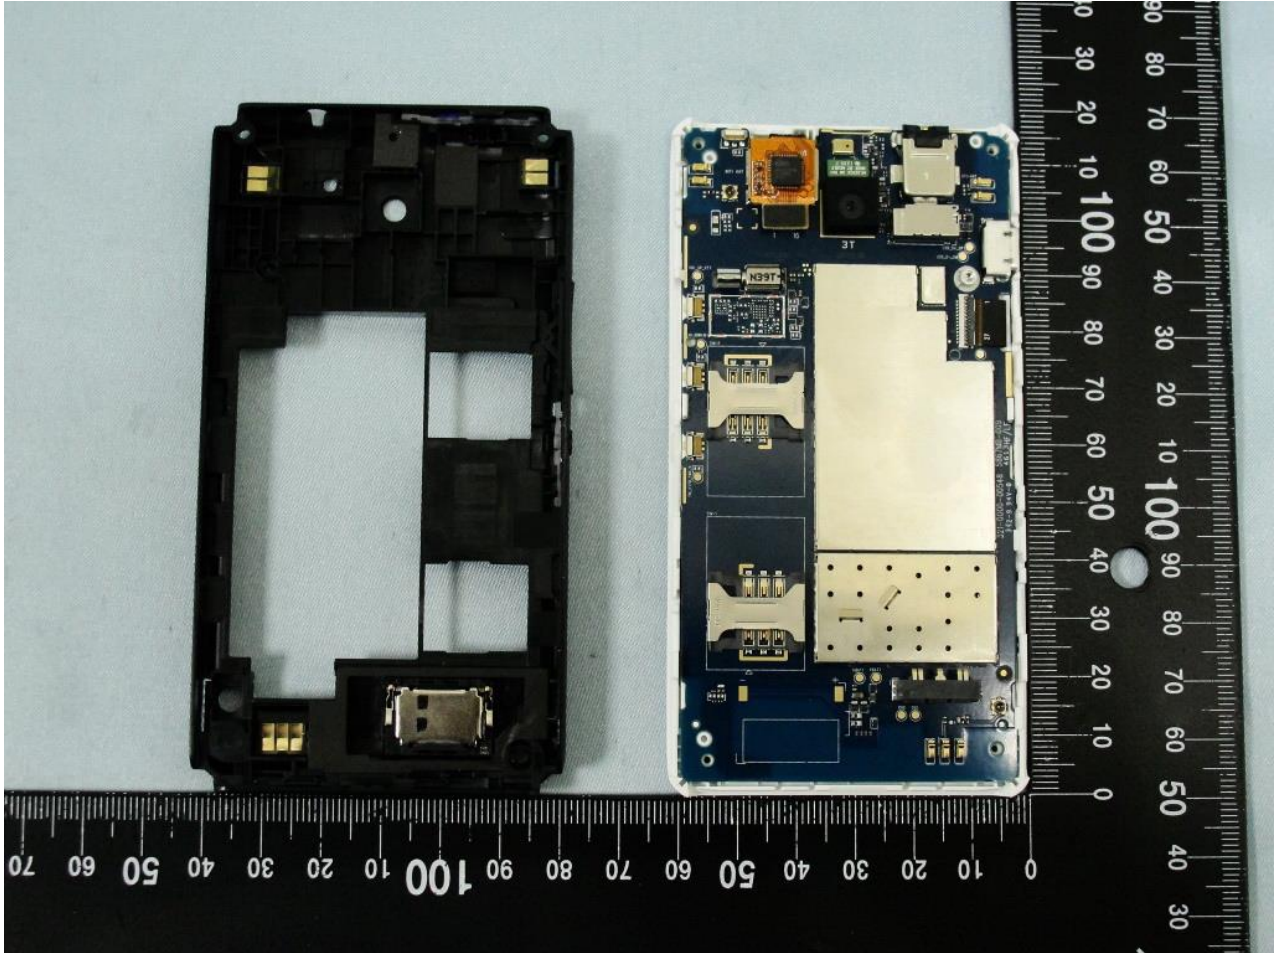

### Internal Photograph of EUT

Brand Name: SONY / Model Name: D2104 / Type Name: PM-0673-BV

Brand Name: SONY / Model Name: D2104 / Type Name: PM-0673-BV

Brand Name: SONY / Model Name: D2104 / Type Name: PM-0673-BV

Brand Name: SONY / Model Name: D2104 / Type Name: PM-0673-BV

Brand Name: SONY / Model Name: D2104 / Type Name: PM-0673-BV

Brand Name: SONY / Model Name: D2104 / Type Name: PM-0673-BV

Brand Name: SONY / Model Name: D2104 / Type Name: PM-0673-BV

Brand Name: SONY / Model Name: D2104 / Type Name: PM-0673-BV

Brand Name: SONY / Model Name: D2104 / Type Name: PM-0673-BV