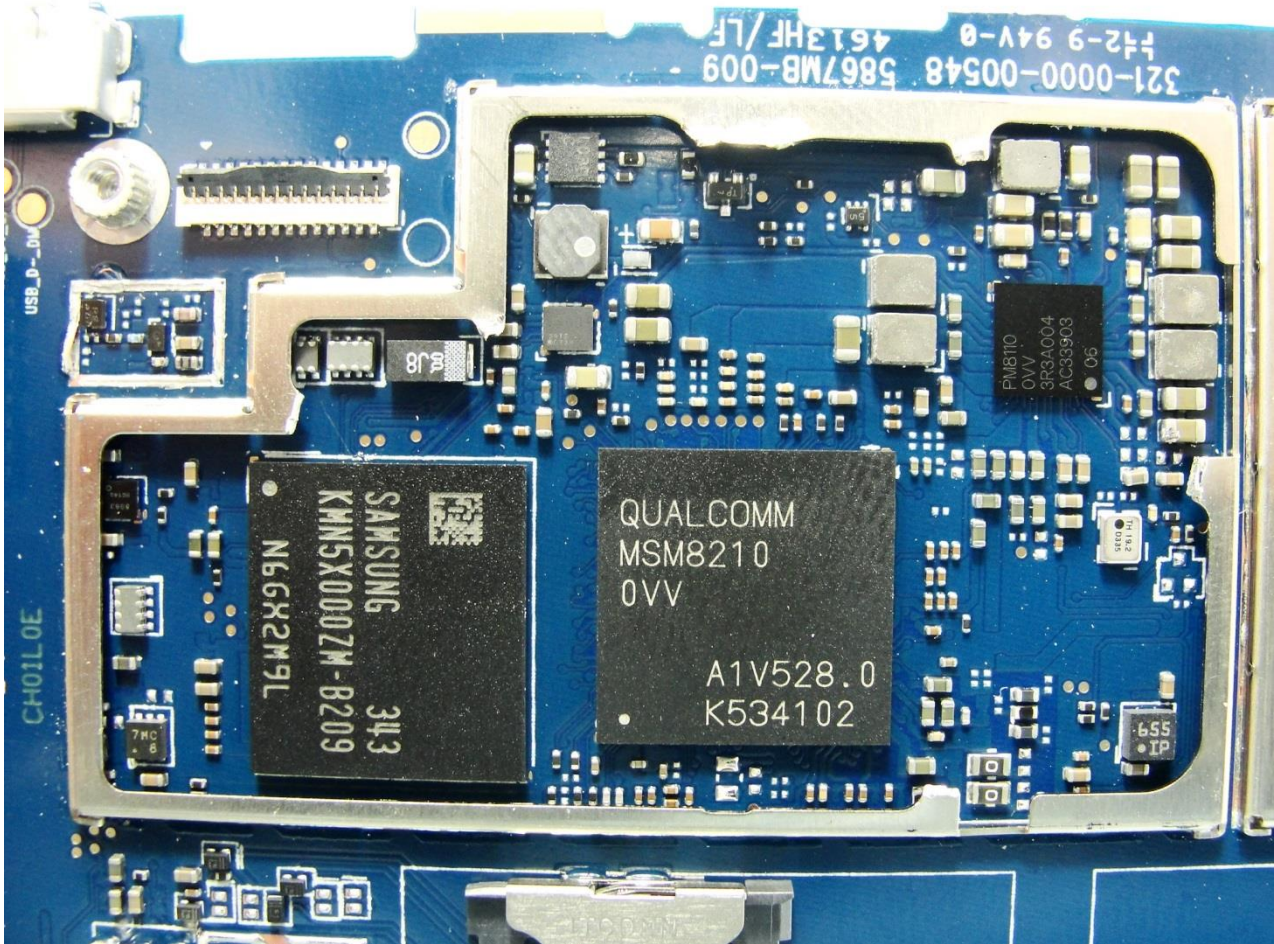

### Internal Photograph of EUT

Brand Name: SONY / Model Name: D2104 / Type Name: PM-0673-BV

Brand Name: SONY / Model Name: D2104 / Type Name: PM-0673-BV

Brand Name: SONY / Model Name: D2104 / Type Name: PM-0673-BV

Brand Name: SONY / Model Name: D2104 / Type Name: PM-0673-BV

Brand Name: SONY / Model Name: D2104 / Type Name: PM-0673-BV

Brand Name: SONY / Model Name: D2104 / Type Name: PM-0673-BV

Brand Name: SONY / Model Name: D2104 / Type Name: PM-0673-BV