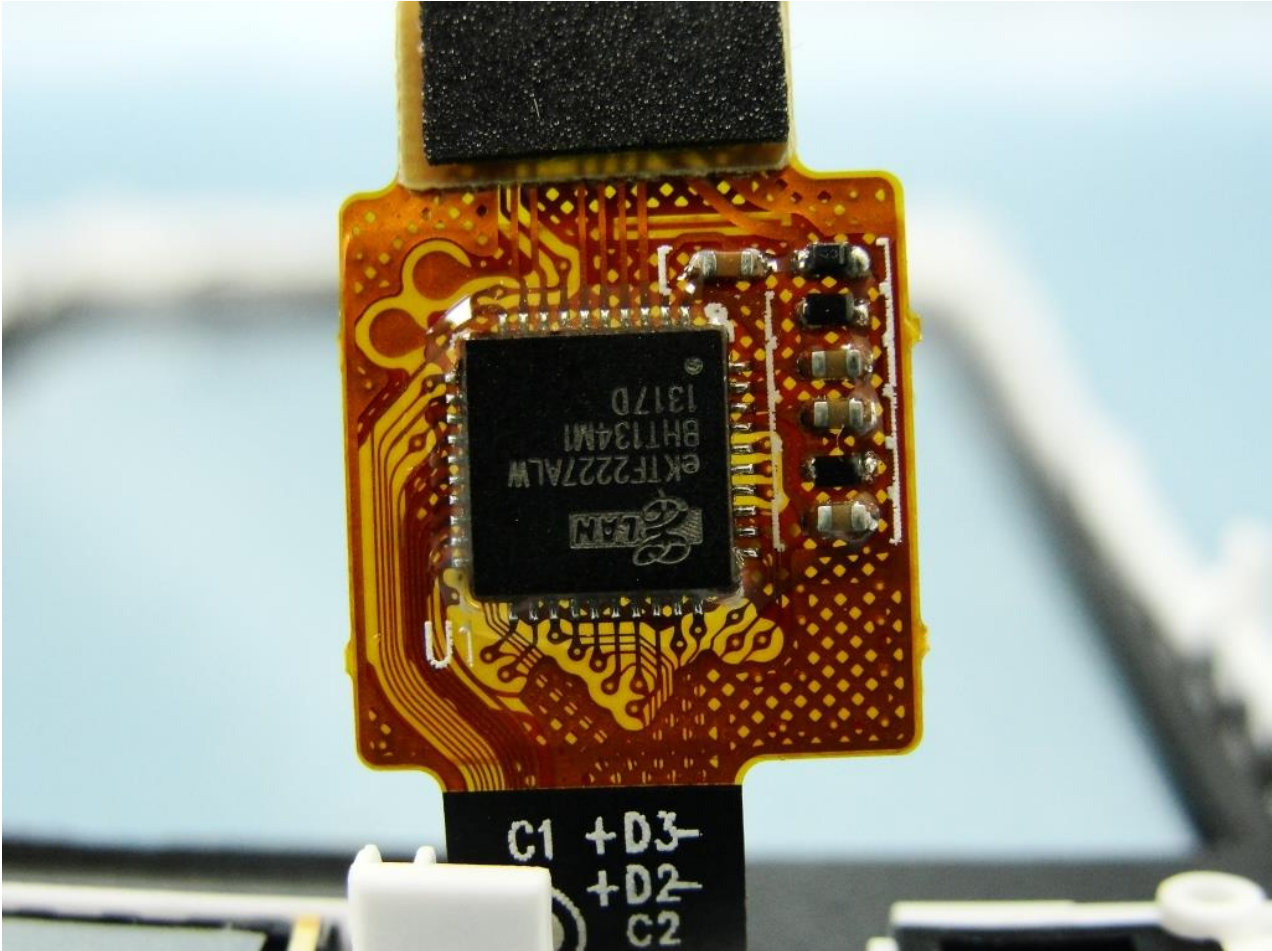

### Internal Photograph of EUT

Brand Name: SONY / Model Name: D2104 / Type Name: PM-0673-BV

Brand Name: SONY / Model Name: D2104 / Type Name: PM-0673-BV

Brand Name: SONY / Model Name: D2104 / Type Name: PM-0673-BV

Brand Name: SONY / Model Name: D2104 / Type Name: PM-0673-BV

Brand Name: SONY / Model Name: D2104 / Type Name: PM-0673-BV

Brand Name: SONY / Model Name: D2104 / Type Name: PM-0673-BV

Brand Name: SONY / Model Name: D2104 / Type Name: PM-0673-BV