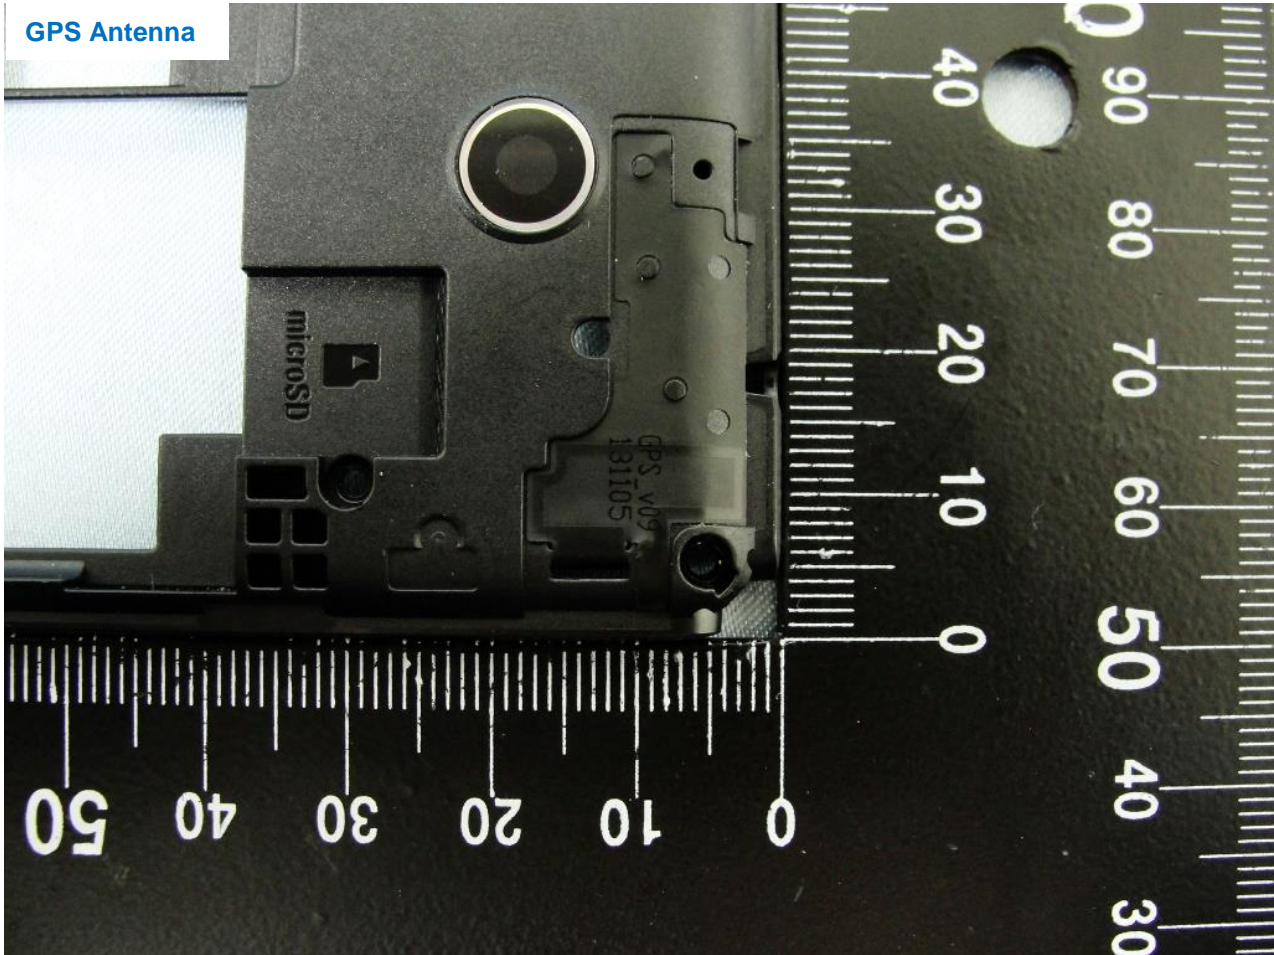

Brand Name: SONY / Model Name: D2104 / Type Name: PM-0673-BV