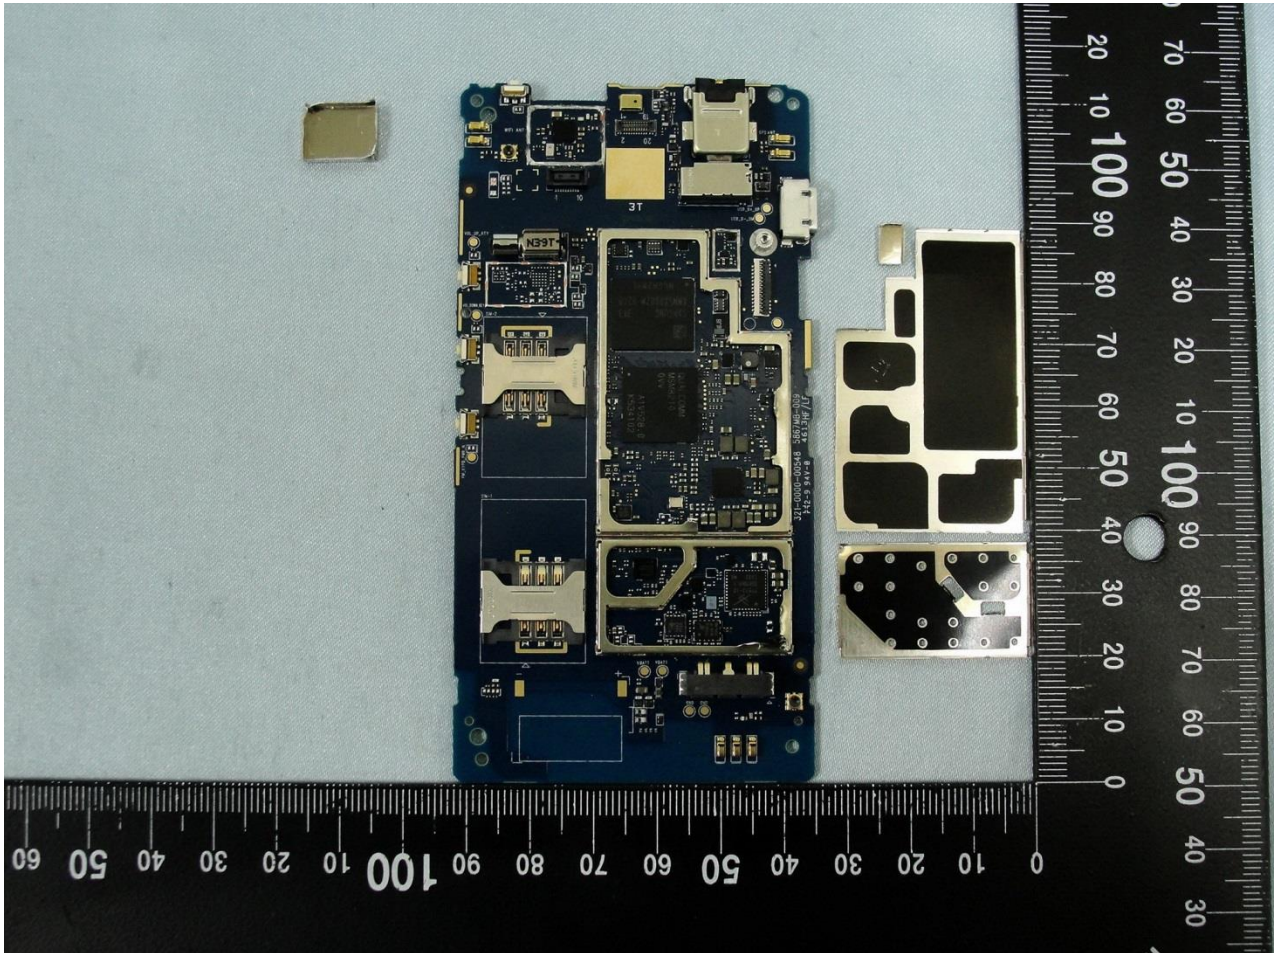

### Internal Photograph of EUT

Brand Name: SONY / Model Name: D2104 / Type Name: PM-0673-BV

Brand Name: SONY / Model Name: D2104 / Type Name: PM-0673-BV

Brand Name: SONY / Model Name: D2104 / Type Name: PM-0673-BV

Brand Name: SONY / Model Name: D2104 / Type Name: PM-0673-BV

Brand Name: SONY / Model Name: D2104 / Type Name: PM-0673-BV

Brand Name: SONY / Model Name: D2104 / Type Name: PM-0673-BV

Brand Name: SONY / Model Name: D2104 / Type Name: PM-0673-BV

Brand Name: SONY / Model Name: D2104 / Type Name: PM-0673-BV

Brand Name: SONY / Model Name: D2104 / Type Name: PM-0673-BV