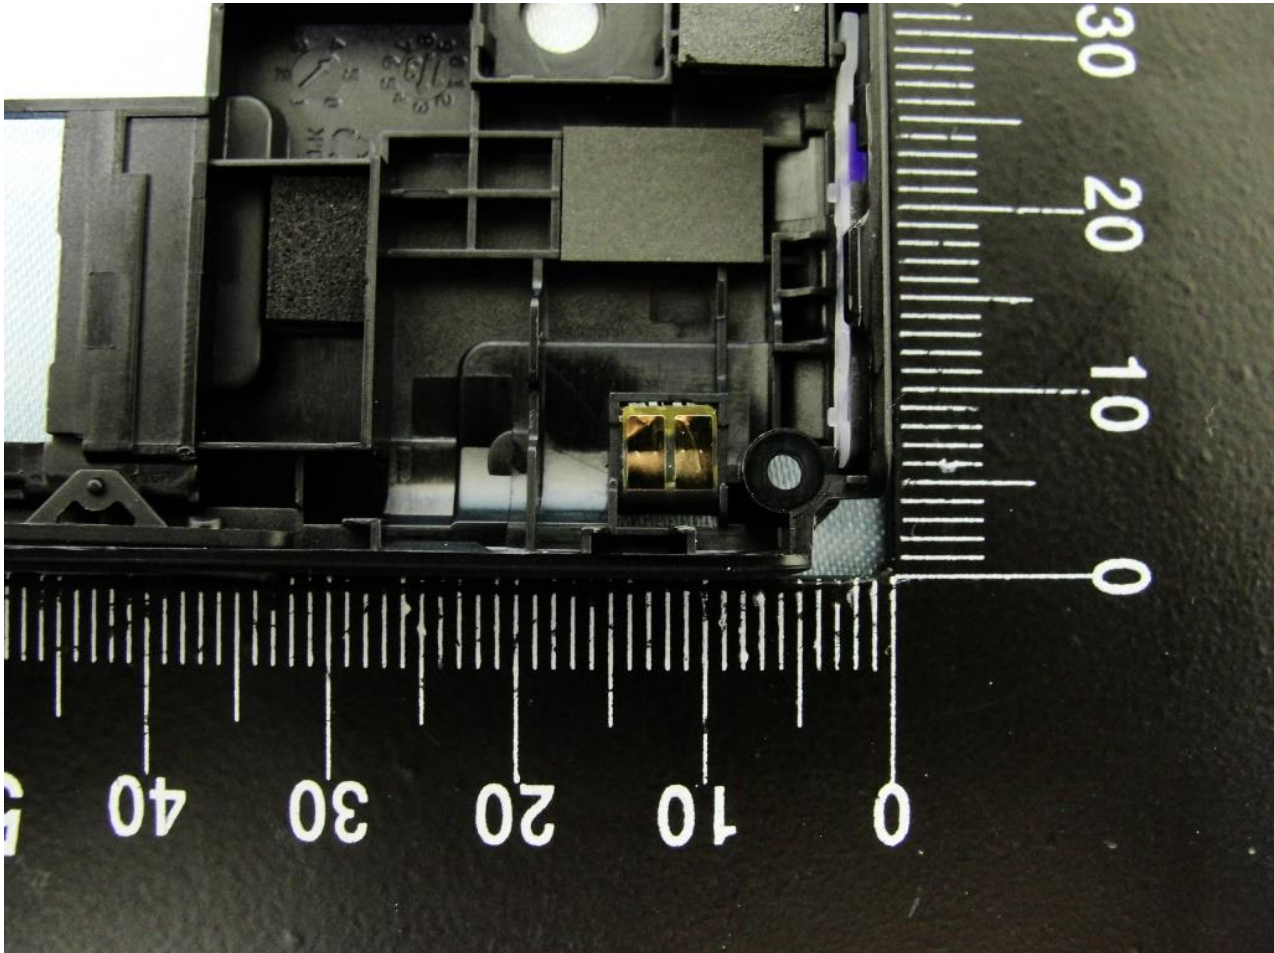

Brand Name: SONY / Model Name: D2104 / Type Name: PM-0673-BV

Brand Name: SONY / Model Name: D2104 / Type Name: PM-0673-BV