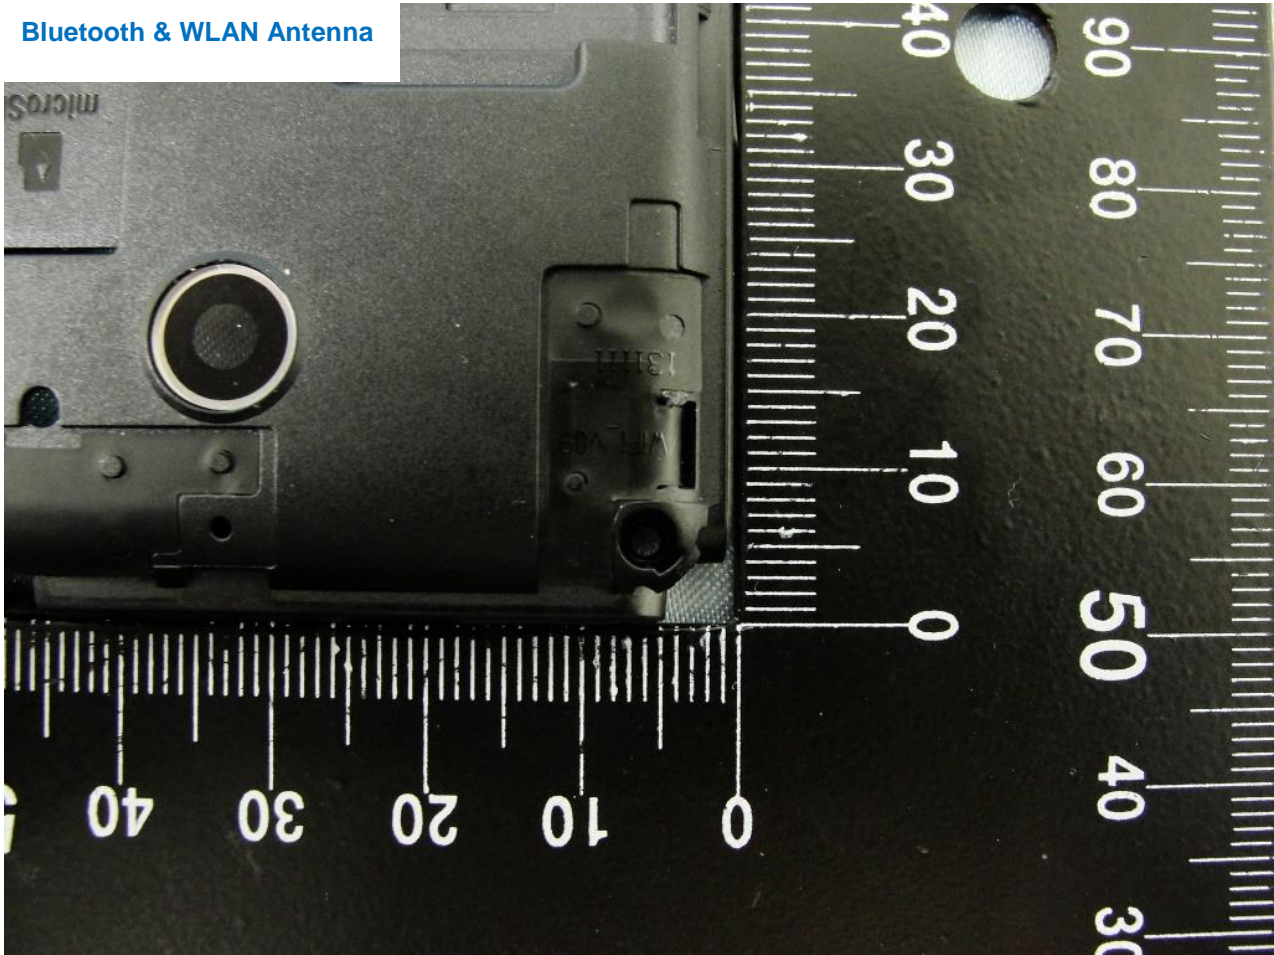

WWAN Antenna

Brand Name: SONY / Model Name: D2104 / Type Name: PM-0673-BV

Brand Name: SONY / Model Name: D2104 / Type Name: PM-0673-BV

Bluetooth & WLAN Antenna

Brand Name: SONY / Model Name: D2104 / Type Name: PM-0673-BV