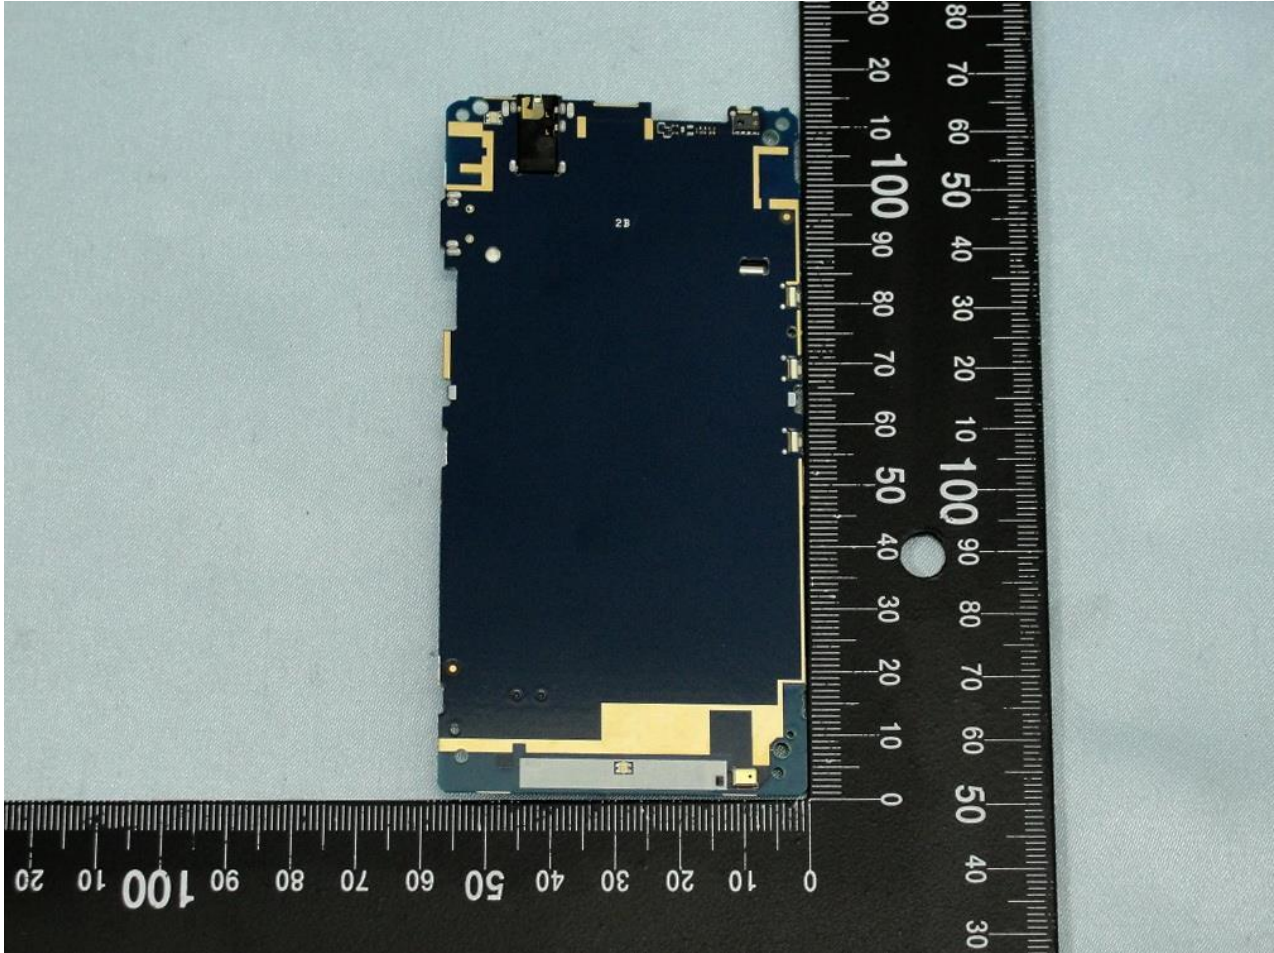

### Internal Photograph of EUT

Brand Name: SONY / Model Name: D2104 / Type Name: PM-0673-BV

Brand Name: SONY / Model Name: D2104 / Type Name: PM-0673-BV

Brand Name: SONY / Model Name: D2104 / Type Name: PM-0673-BV

Brand Name: SONY / Model Name: D2104 / Type Name: PM-0673-BV

Brand Name: SONY / Model Name: D2104 / Type Name: PM-0673-BV

Brand Name: SONY / Model Name: D2104 / Type Name: PM-0673-BV

Brand Name: SONY / Model Name: D2104 / Type Name: PM-0673-BV