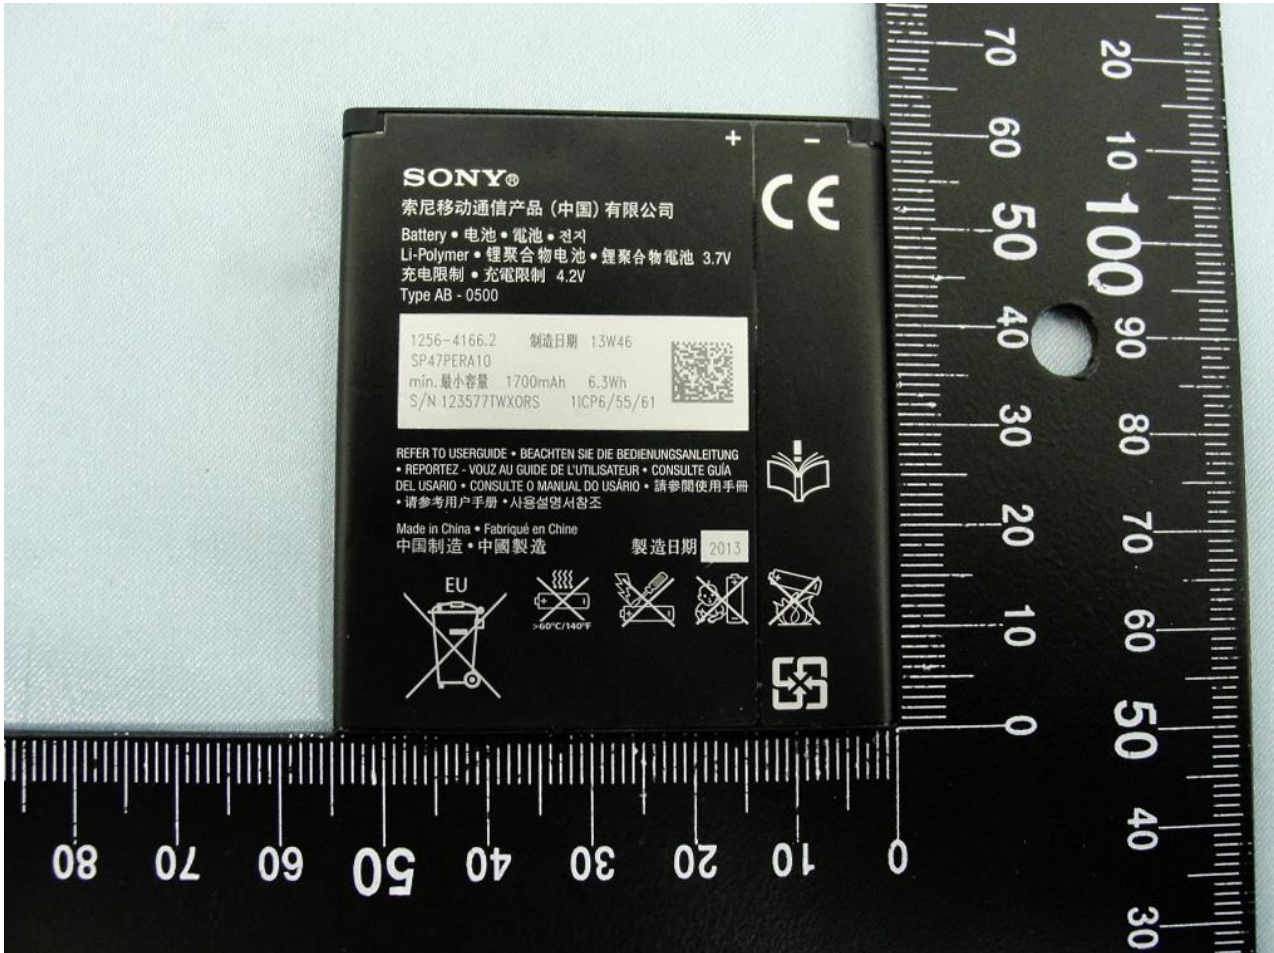

Brand Name: SONY / Model Name: D2104 / Type Name: PM-0673-BV

Earphone

Brand Name: SONY / Model Name: D2104 / Type Name: PM-0673-BV

USB Cable