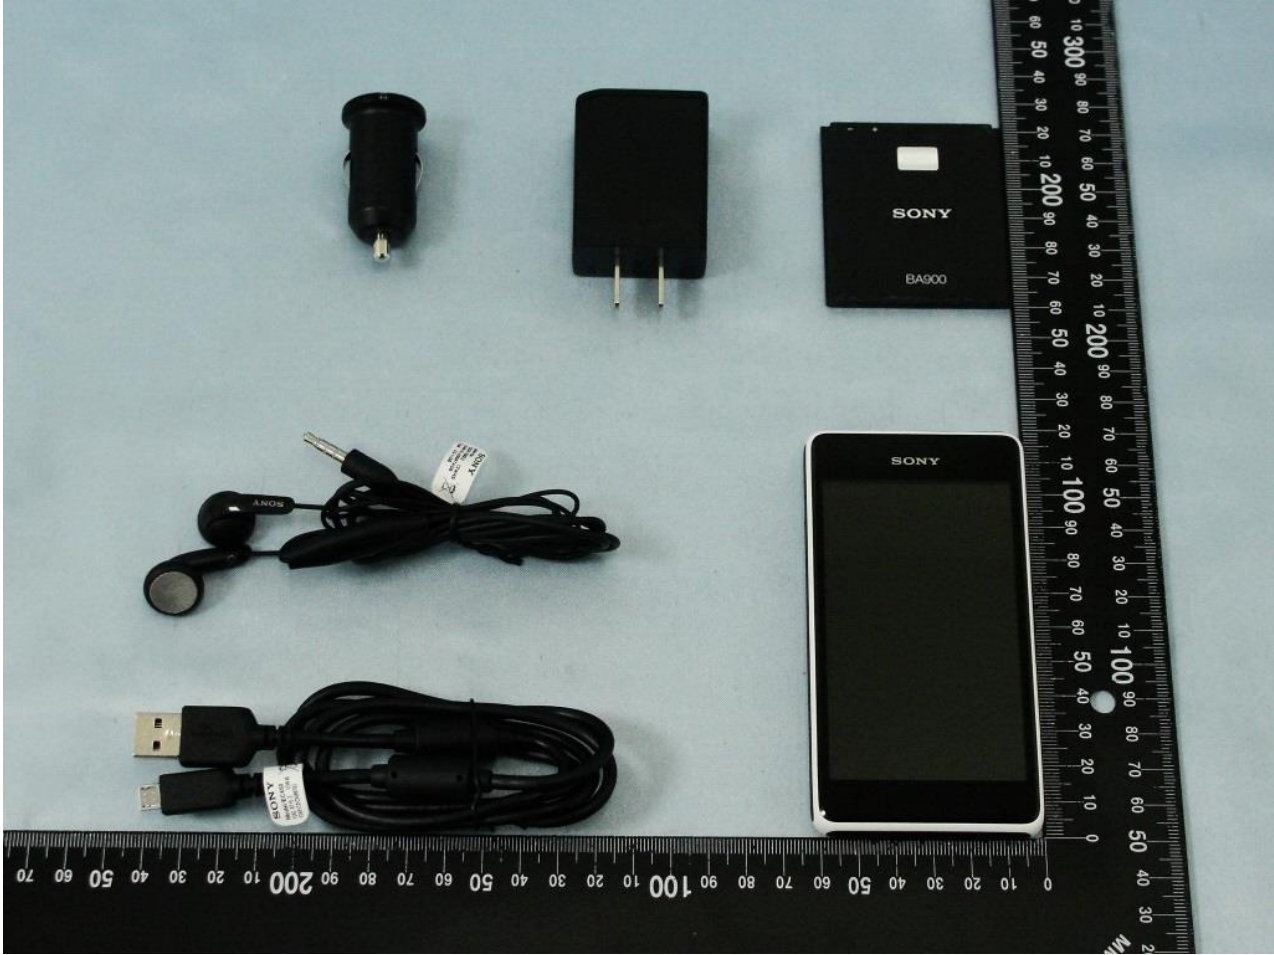

Brand Name: SONY / Model Name: D2104 / Type Name: PM-0673-BV