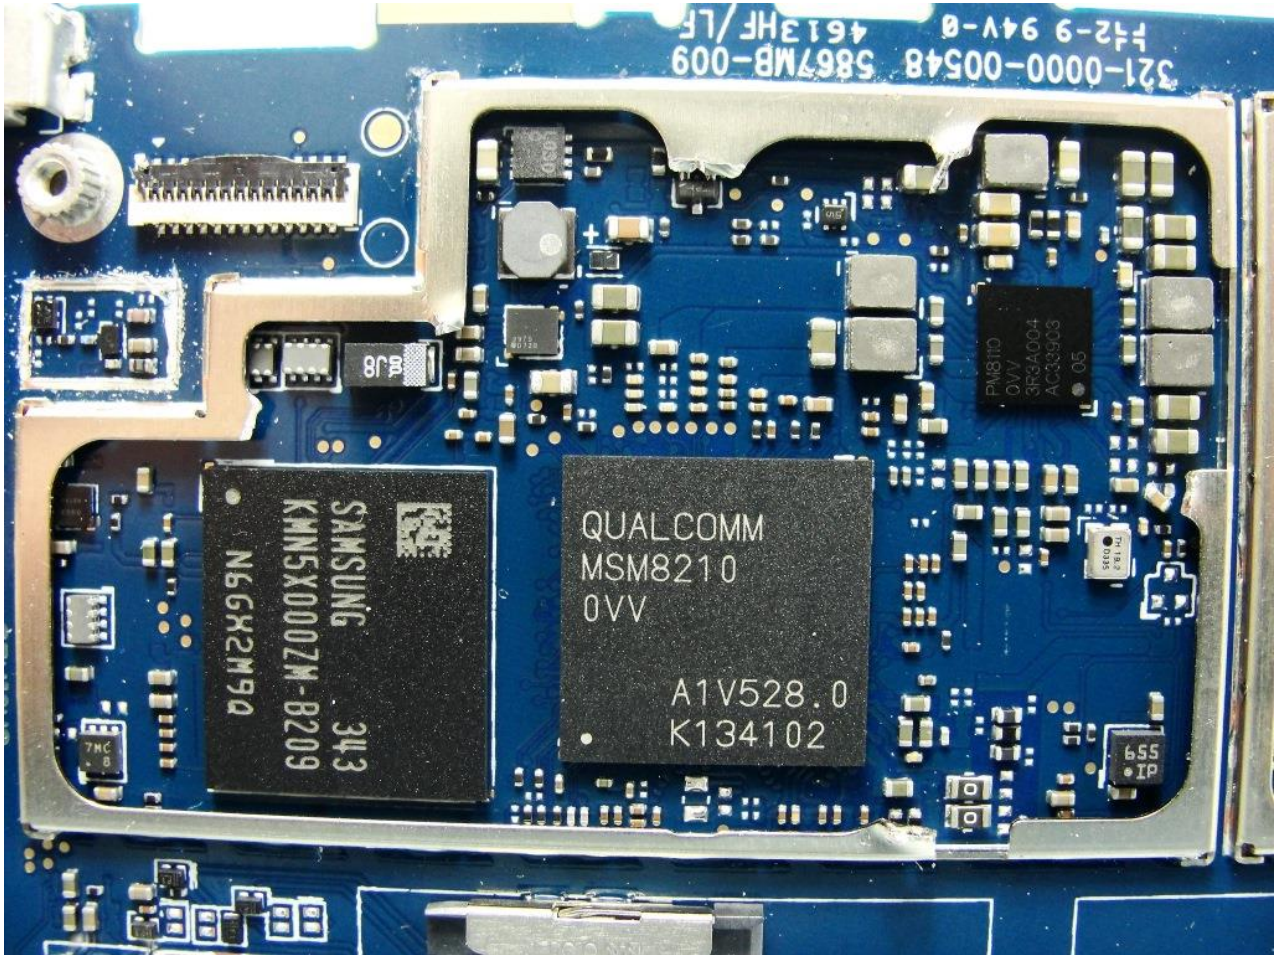

### 3. Internal Photograph of EUT

Brand Name: SONY / Model Name: D2105 / Type Name: PM-0671-BV

Brand Name: SONY / Model Name: D2105 / Type Name: PM-0671-BV

Brand Name: SONY / Model Name: D2105 / Type Name: PM-0671-BV

Brand Name: SONY / Model Name: D2105 / Type Name: PM-0671-BV

Brand Name: SONY / Model Name: D2105 / Type Name: PM-0671-BV

Brand Name: SONY / Model Name: D2105 / Type Name: PM-0671-BV

Brand Name: SONY / Model Name: D2105 / Type Name: PM-0671-BV