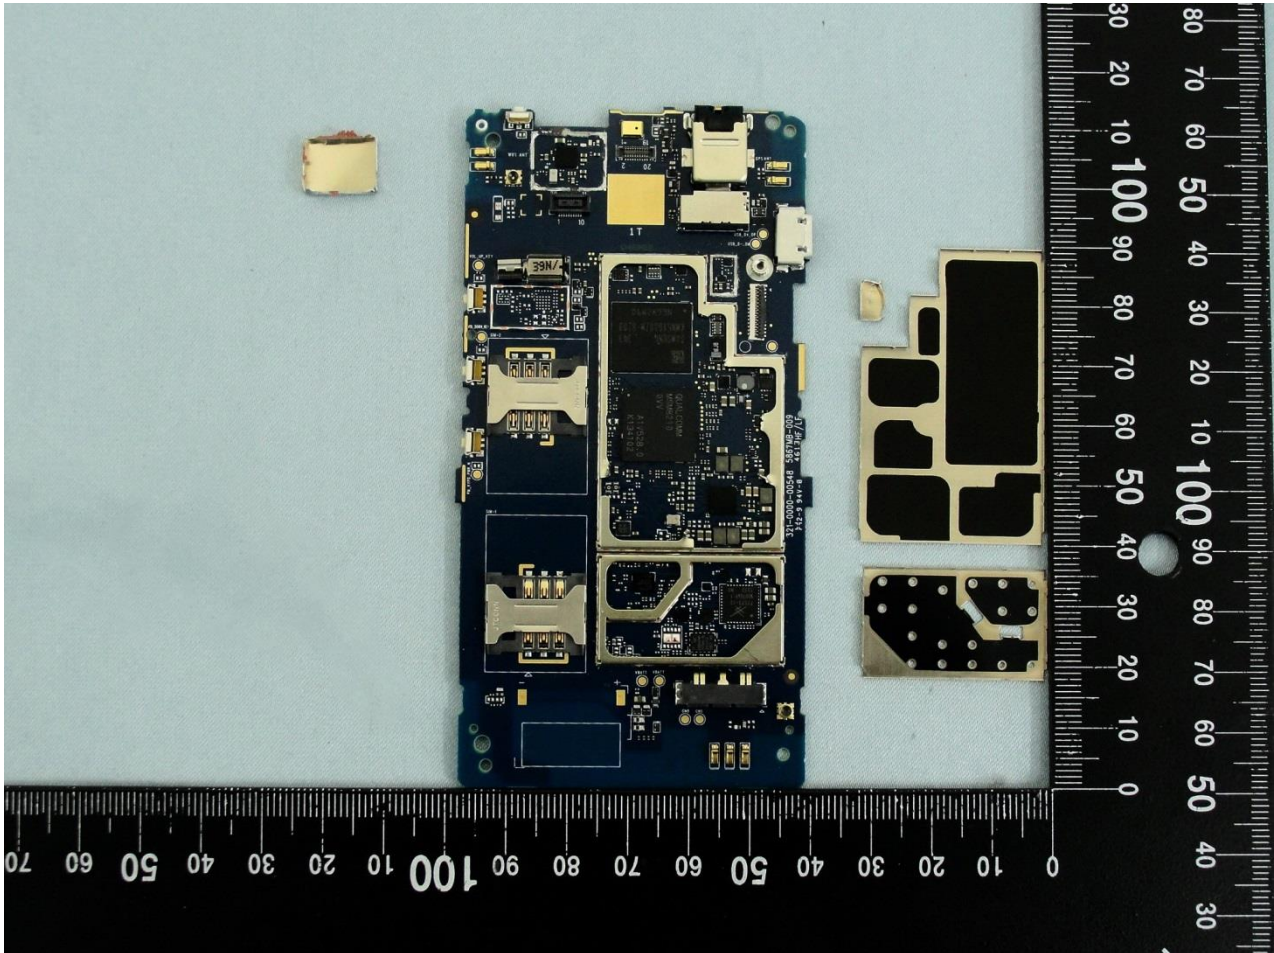

### 3. Internal Photograph of EUT

Brand Name: SONY / Model Name: D2105 / Type Name: PM-0671-BV

Brand Name: SONY / Model Name: D2105 / Type Name: PM-0671-BV

Brand Name: SONY / Model Name: D2105 / Type Name: PM-0671-BV

Brand Name: SONY / Model Name: D2105 / Type Name: PM-0671-BV

Brand Name: SONY / Model Name: D2105 / Type Name: PM-0671-BV

Brand Name: SONY / Model Name: D2105 / Type Name: PM-0671-BV

Brand Name: SONY / Model Name: D2105 / Type Name: PM-0671-BV