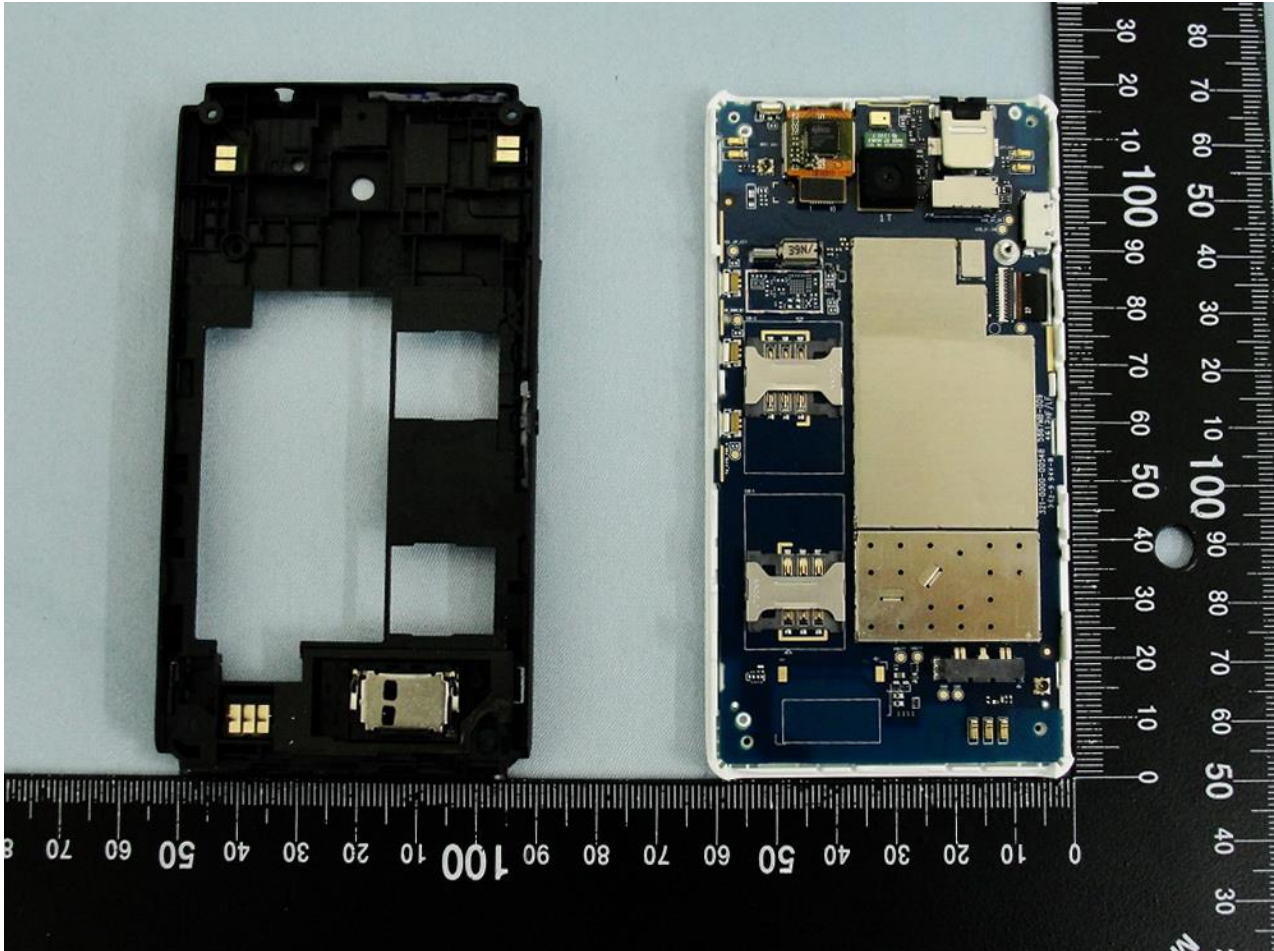

### 3. Internal Photograph of EUT

Brand Name: SONY / Model Name: D2105 / Type Name: PM-0671-BV

Brand Name: SONY / Model Name: D2105 / Type Name: PM-0671-BV

Brand Name: SONY / Model Name: D2105 / Type Name: PM-0671-BV

Brand Name: SONY / Model Name: D2105 / Type Name: PM-0671-BV

Brand Name: SONY / Model Name: D2105 / Type Name: PM-0671-BV

Brand Name: SONY / Model Name: D2105 / Type Name: PM-0671-BV

Brand Name: SONY / Model Name: D2105 / Type Name: PM-0671-BV