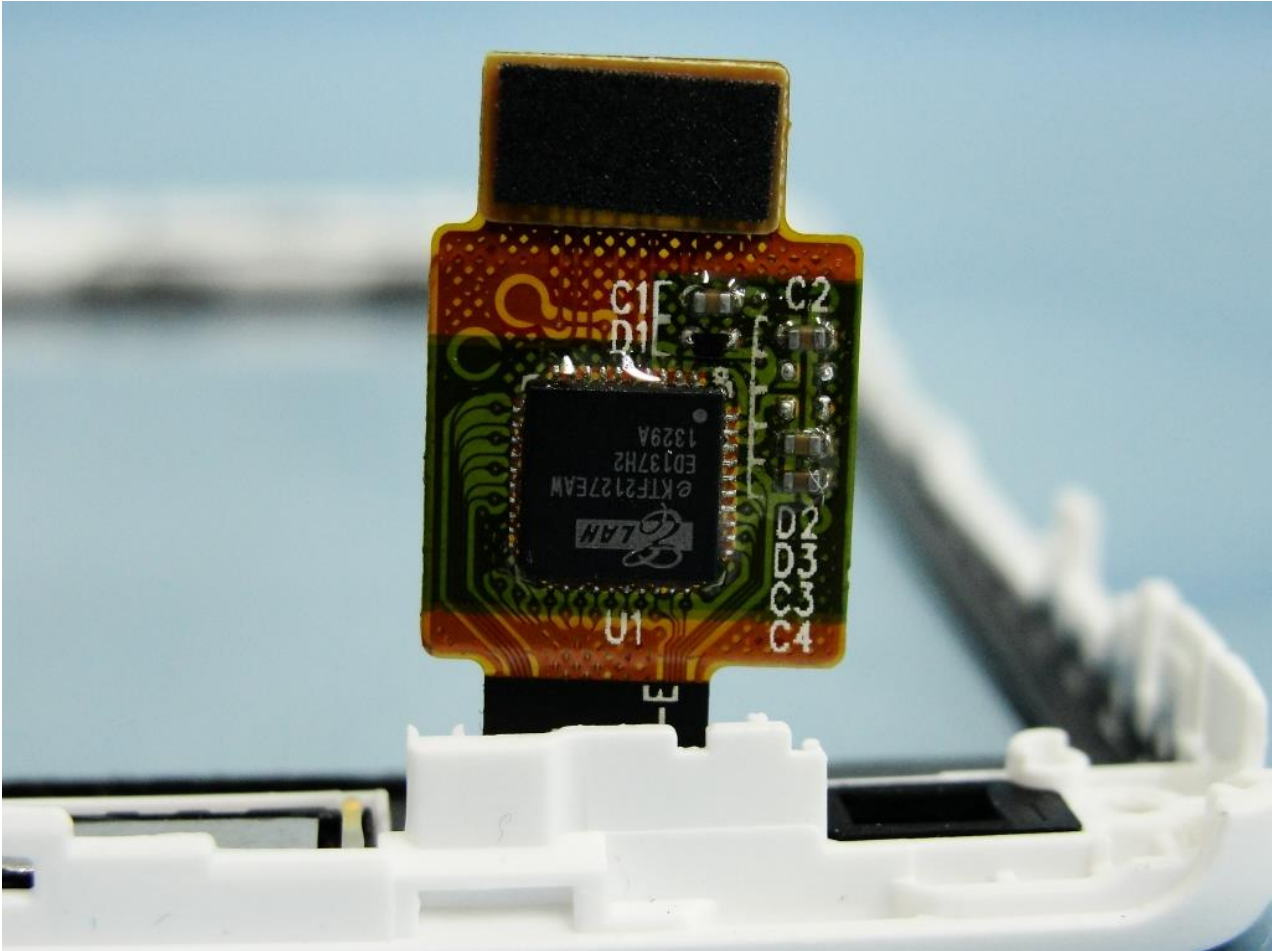

### 3. Internal Photograph of EUT

Brand Name: SONY / Model Name: D2105 / Type Name: PM-0671-BV

Brand Name: SONY / Model Name: D2105 / Type Name: PM-0671-BV

Brand Name: SONY / Model Name: D2105 / Type Name: PM-0671-BV

Brand Name: SONY / Model Name: D2105 / Type Name: PM-0671-BV

Brand Name: SONY / Model Name: D2105 / Type Name: PM-0671-BV

Brand Name: SONY / Model Name: D2105 / Type Name: PM-0671-BV

Brand Name: SONY / Model Name: D2105 / Type Name: PM-0671-BV