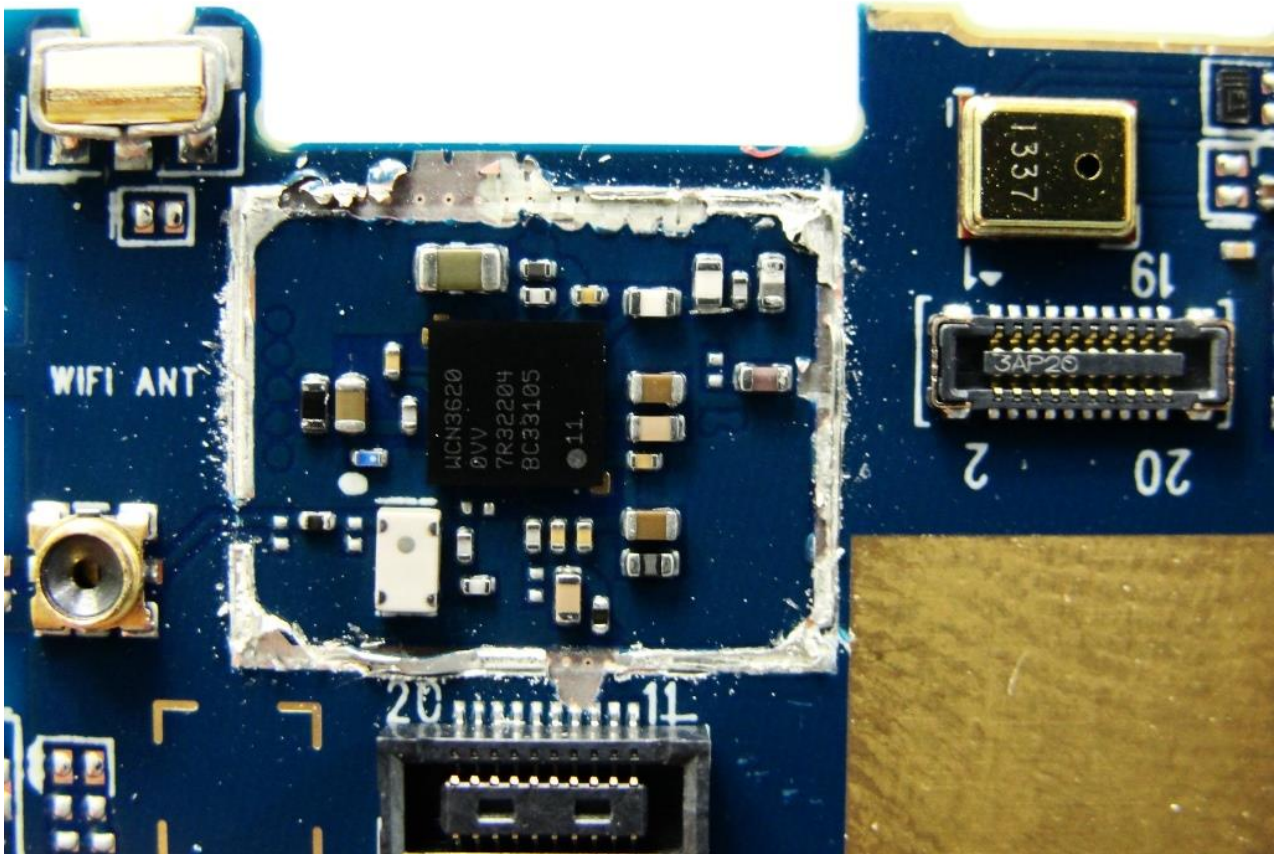

### 3. Internal Photograph of EUT

Brand Name: SONY / Model Name: D2105 / Type Name: PM-0671-BV

Brand Name: SONY / Model Name: D2105 / Type Name: PM-0671-BV

Brand Name: SONY / Model Name: D2105 / Type Name: PM-0671-BV

Brand Name: SONY / Model Name: D2105 / Type Name: PM-0671-BV

Brand Name: SONY / Model Name: D2105 / Type Name: PM-0671-BV

Brand Name: SONY / Model Name: D2105 / Type Name: PM-0671-BV

Brand Name: SONY / Model Name: D2105 / Type Name: PM-0671-BV