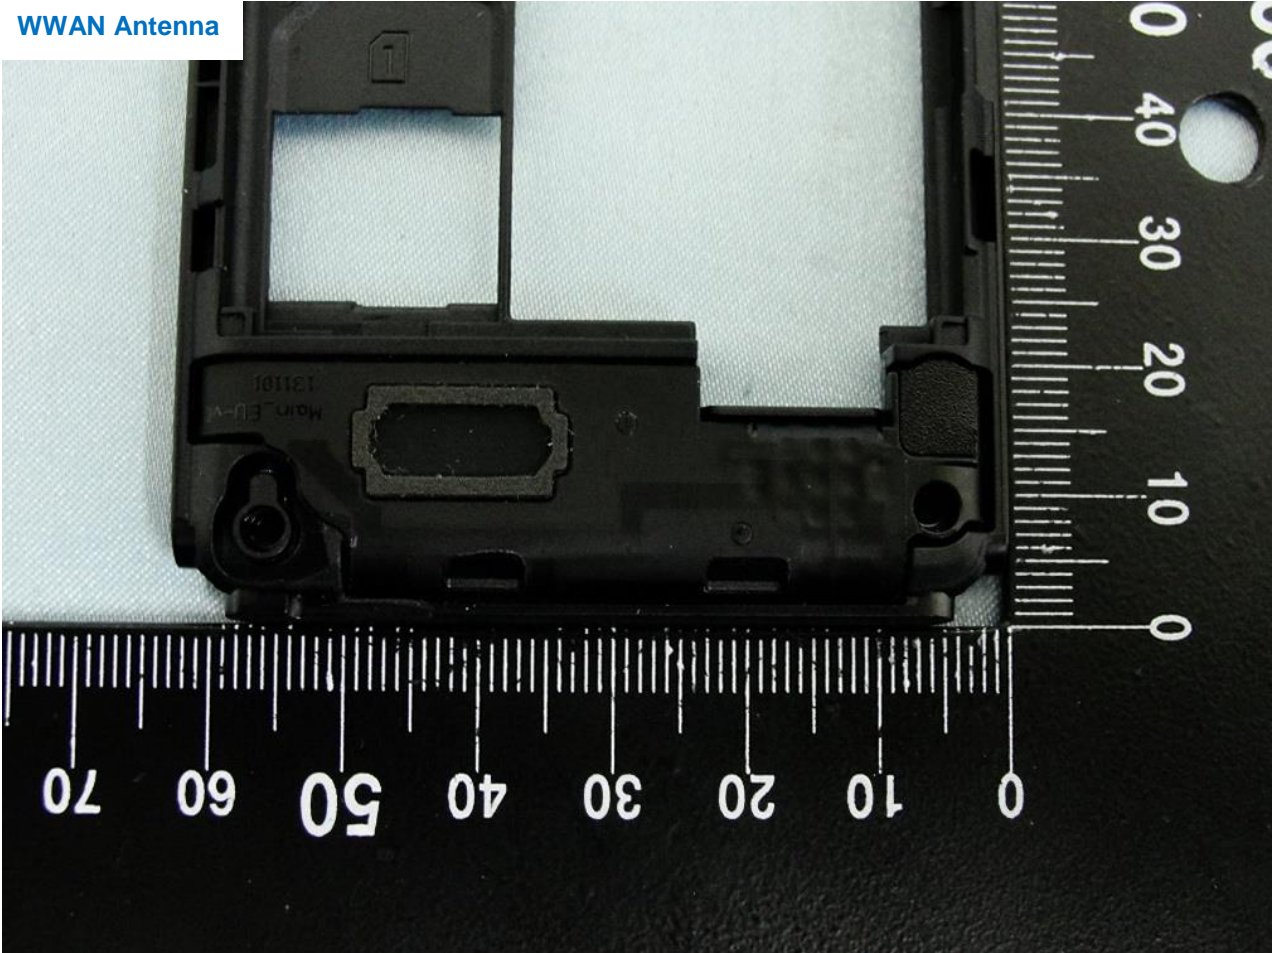

Brand Name: SONY / Model Name: D2105 / Type Name: PM-0671-BV

WWAN Antenna