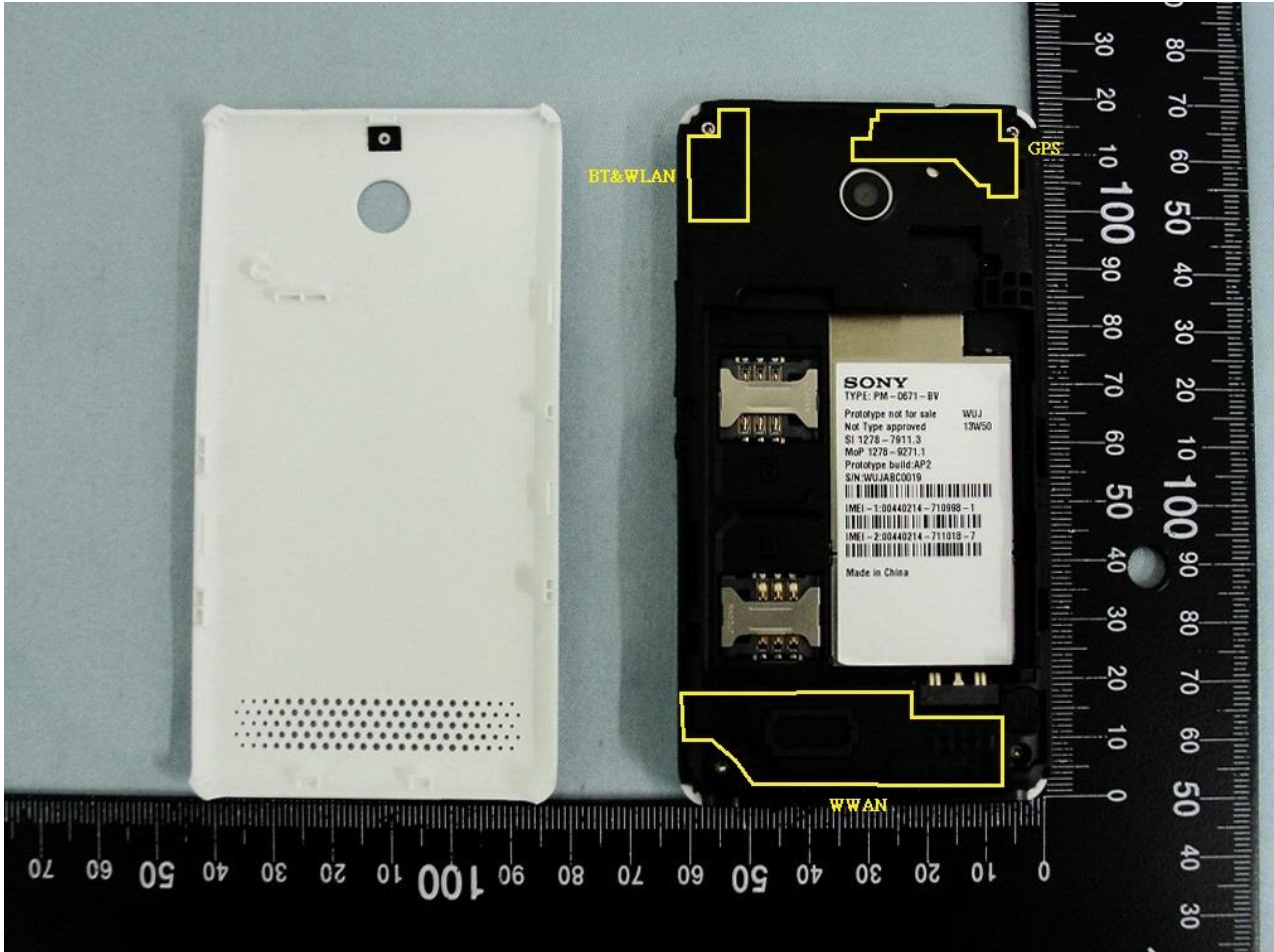

### 3. Internal Photograph of EUT

Brand Name: SONY / Model Name: D2105 / Type Name: PM-0671-BV

Brand Name: SONY / Model Name: D2105 / Type Name: PM-0671-BV

Brand Name: SONY / Model Name: D2105 / Type Name: PM-0671-BV

Brand Name: SONY / Model Name: D2105 / Type Name: PM-0671-BV

Brand Name: SONY / Model Name: D2105 / Type Name: PM-0671-BV

Brand Name: SONY / Model Name: D2105 / Type Name: PM-0671-BV

Brand Name: SONY / Model Name: D2105 / Type Name: PM-0671-BV