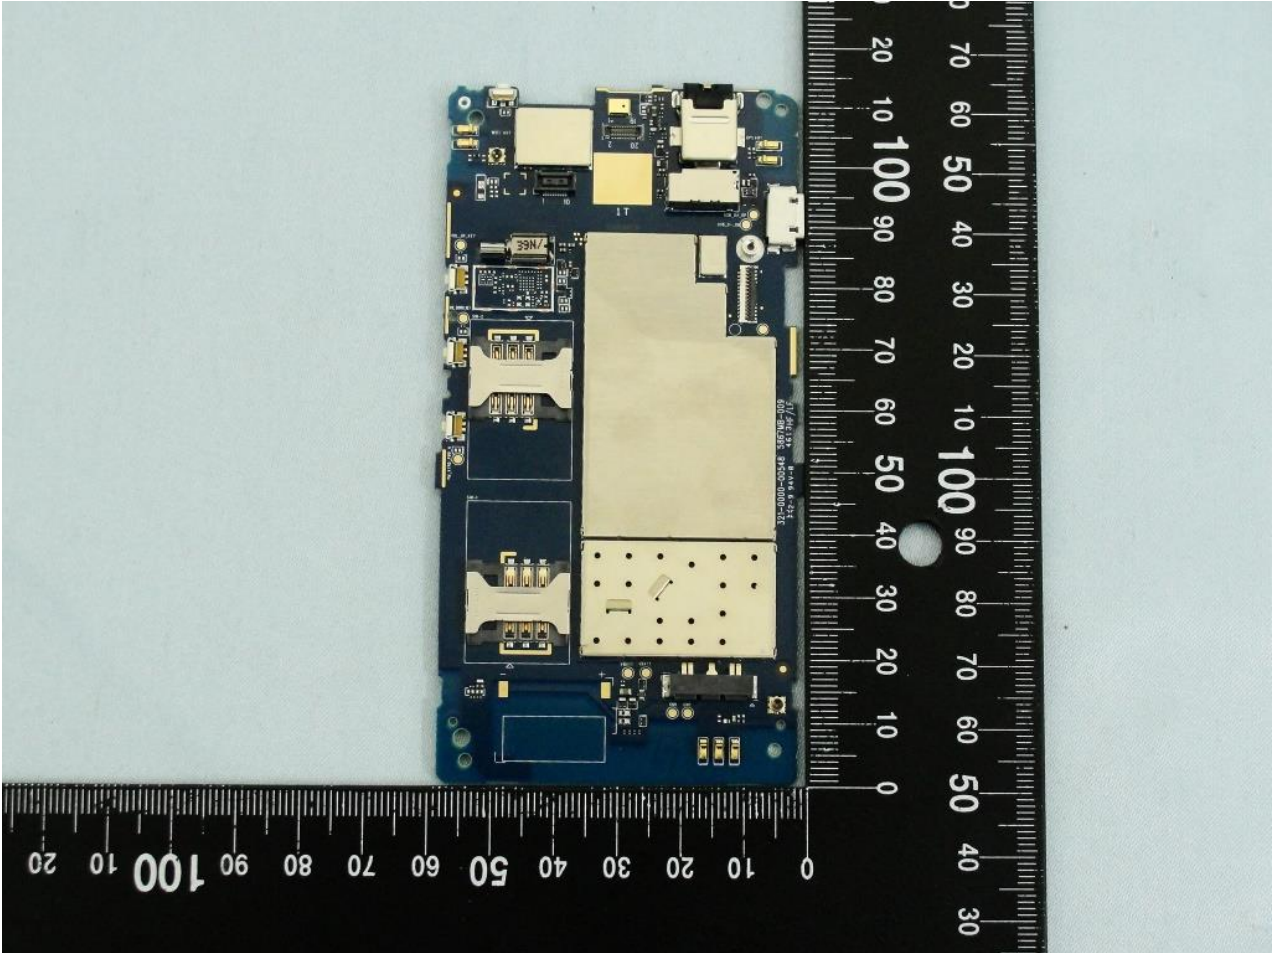

### 3. Internal Photograph of EUT

Brand Name: SONY / Model Name: D2105 / Type Name: PM-0671-BV

Brand Name: SONY / Model Name: D2105 / Type Name: PM-0671-BV

Brand Name: SONY / Model Name: D2105 / Type Name: PM-0671-BV

Brand Name: SONY / Model Name: D2105 / Type Name: PM-0671-BV

Brand Name: SONY / Model Name: D2105 / Type Name: PM-0671-BV

Brand Name: SONY / Model Name: D2105 / Type Name: PM-0671-BV

Brand Name: SONY / Model Name: D2105 / Type Name: PM-0671-BV