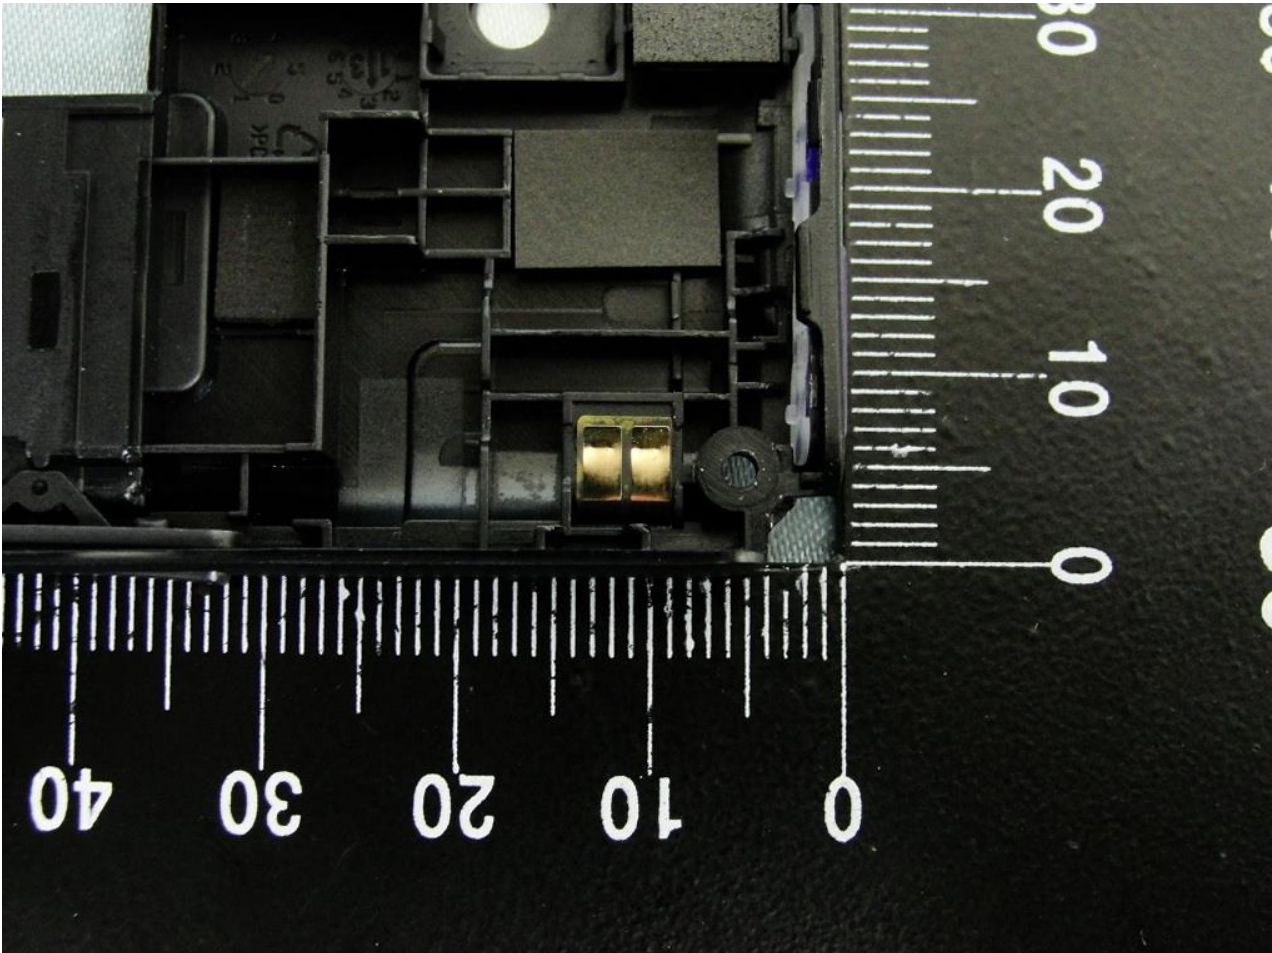

WWAN Antenna

Brand Name: SONY / Model Name: D2105 / Type Name: PM-0671-BV

Brand Name: SONY / Model Name: D2105 / Type Name: PM-0671-BV

Bluetooth & WLAN Antenna

Brand Name: SONY / Model Name: D2105 / Type Name: PM-0671-BV