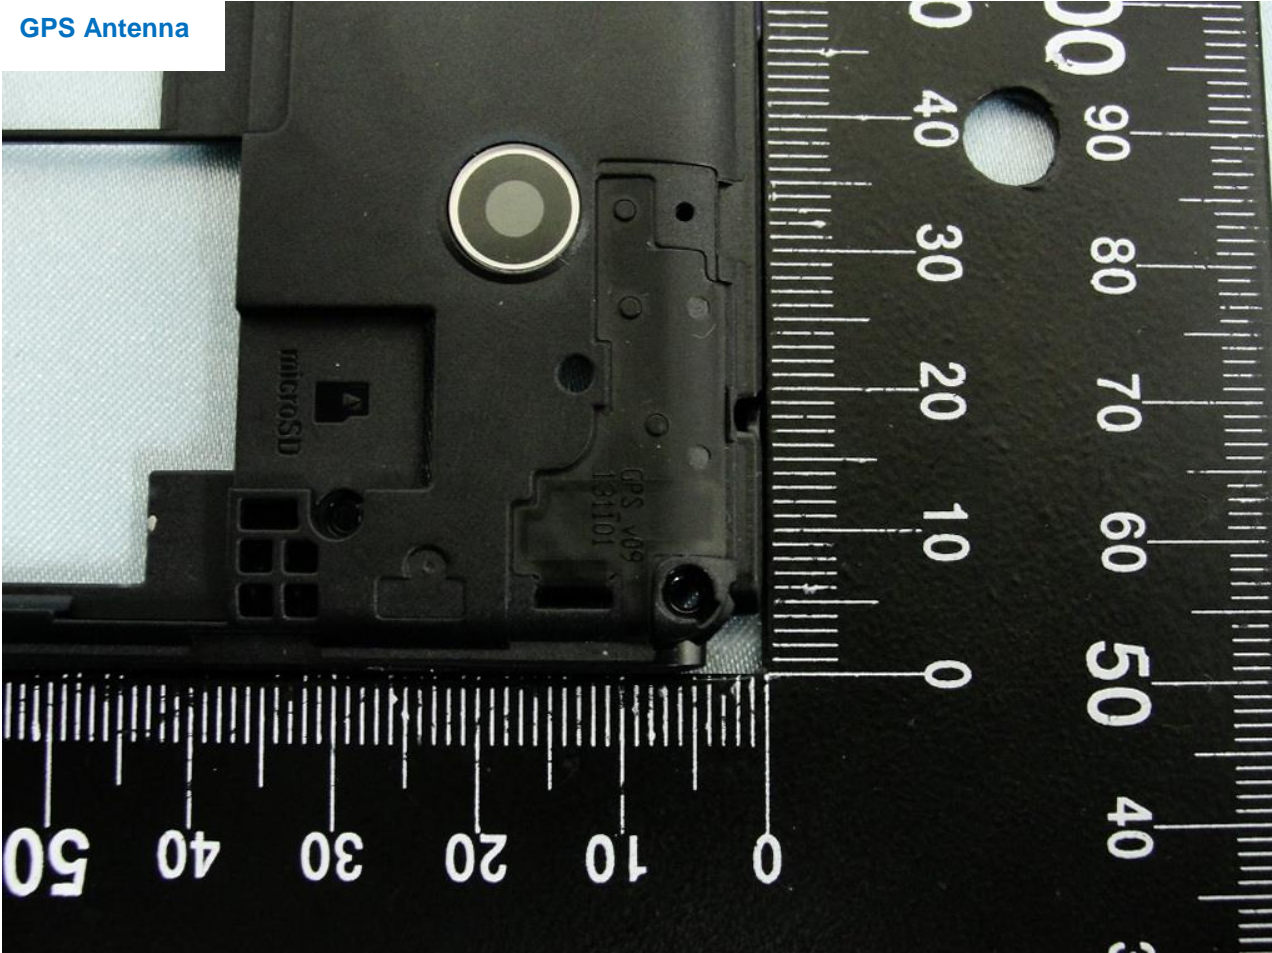

Brand Name: SONY / Model Name: D2105 / Type Name: PM-0671-BV

GPS Antenna