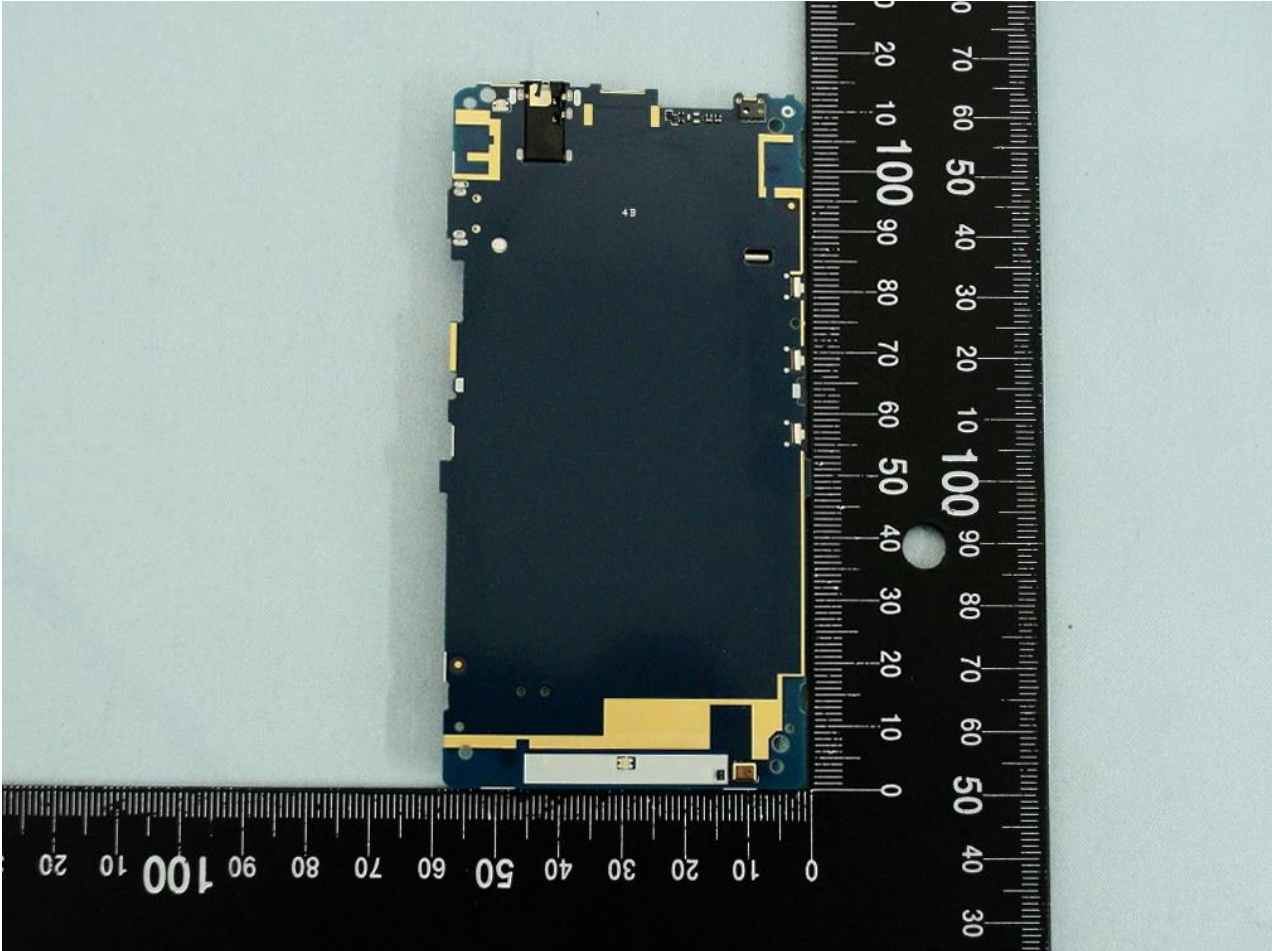

### 3. Internal Photograph of EUT

Brand Name: SONY / Model Name: D2105 / Type Name: PM-0671-BV

Brand Name: SONY / Model Name: D2105 / Type Name: PM-0671-BV

Brand Name: SONY / Model Name: D2105 / Type Name: PM-0671-BV

Brand Name: SONY / Model Name: D2105 / Type Name: PM-0671-BV

Brand Name: SONY / Model Name: D2105 / Type Name: PM-0671-BV

Brand Name: SONY / Model Name: D2105 / Type Name: PM-0671-BV

Brand Name: SONY / Model Name: D2105 / Type Name: PM-0671-BV