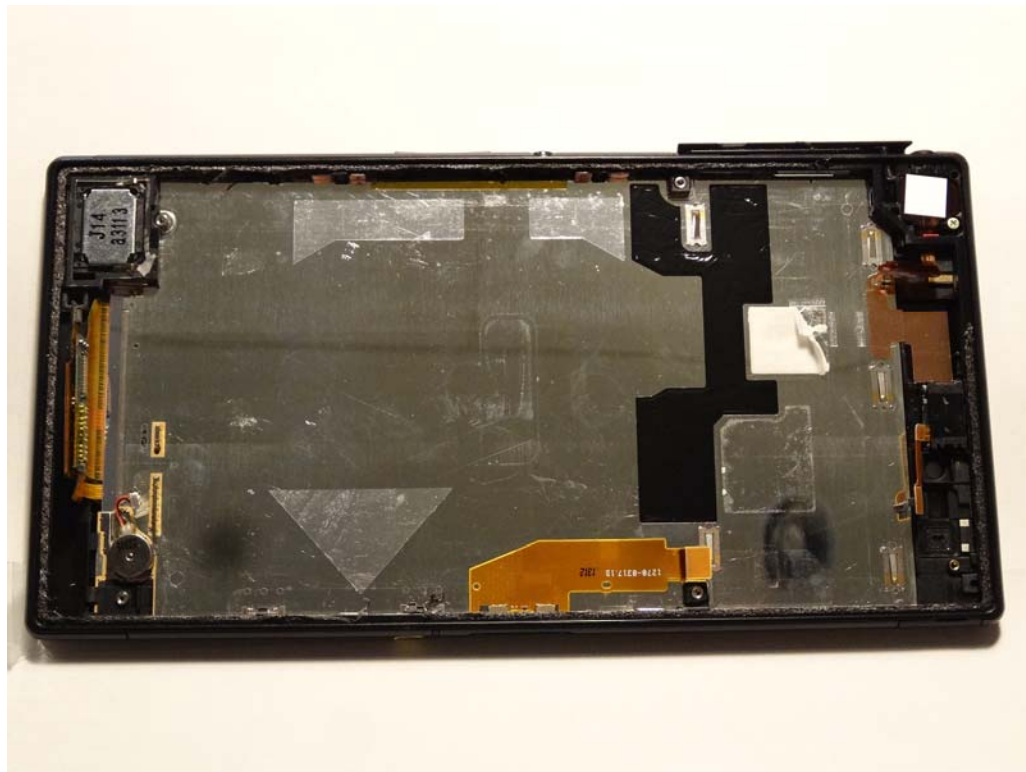

**INTERNAL PHOTOGRAPHS**

	<p>SONY MOBILE FCC ID: PY7PM-0620</p>	
<p>Internal Photos</p>	<p>EUT Type: Portable Handset</p>	<p>Page 1 of 8</p>

	<p>SONY MOBILE FCC ID: PY7PM-0620</p>	
<p>Internal Photos</p>	<p>EUT Type: Portable Handset</p>	<p>Page 3 of 8</p>

	SONY MOBILE FCC ID: PY7PM-0620	
Internal Photos	EUT Type: Portable Handset	Page 4 of 8

	<p>SONY MOBILE FCC ID: PY7PM-0620</p>	
<p>Internal Photos</p>	<p>EUT Type: Portable Handset</p>	<p>Page 6 of 8</p>