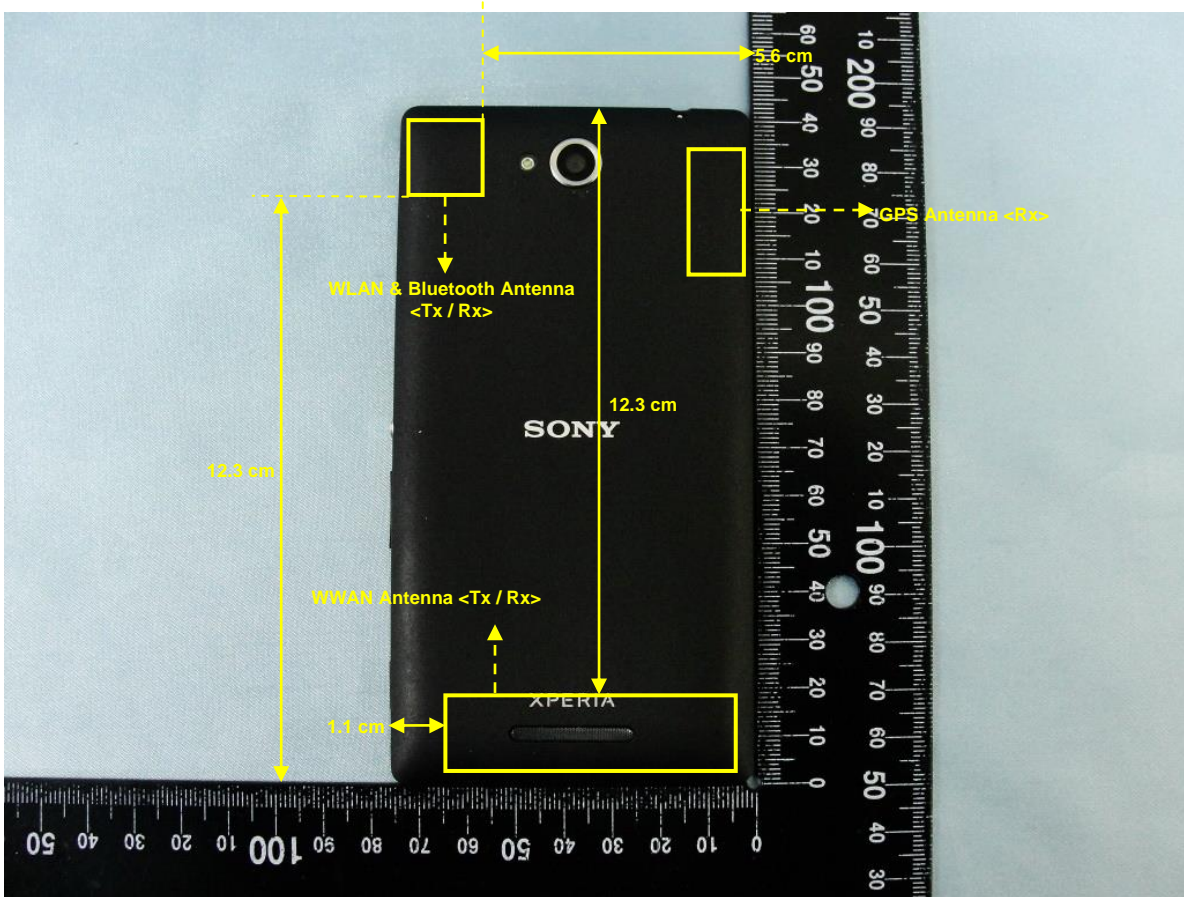

Brand Name: Sony / Model Name: C2305/ Type Name: PM-0570-BV

EUT Length: 14.2 cm

EUT Width: 7.5 cm

Antenna	Length	Width
WWAN Antenna <Tx / Rx>	6.0 cm	1.7 cm
WLAN & Bluetooth Antenna <Tx / Rx>	1.7 cm	1.7 cm
GPS Antenna <Rx>	2.6 cm	1.2 cm

The shortest distance between the Tx antennas	
WWAN Antenna <Tx / Rx> to WLAN & Bluetooth Antenna <Tx / Rx>	10.3 cm