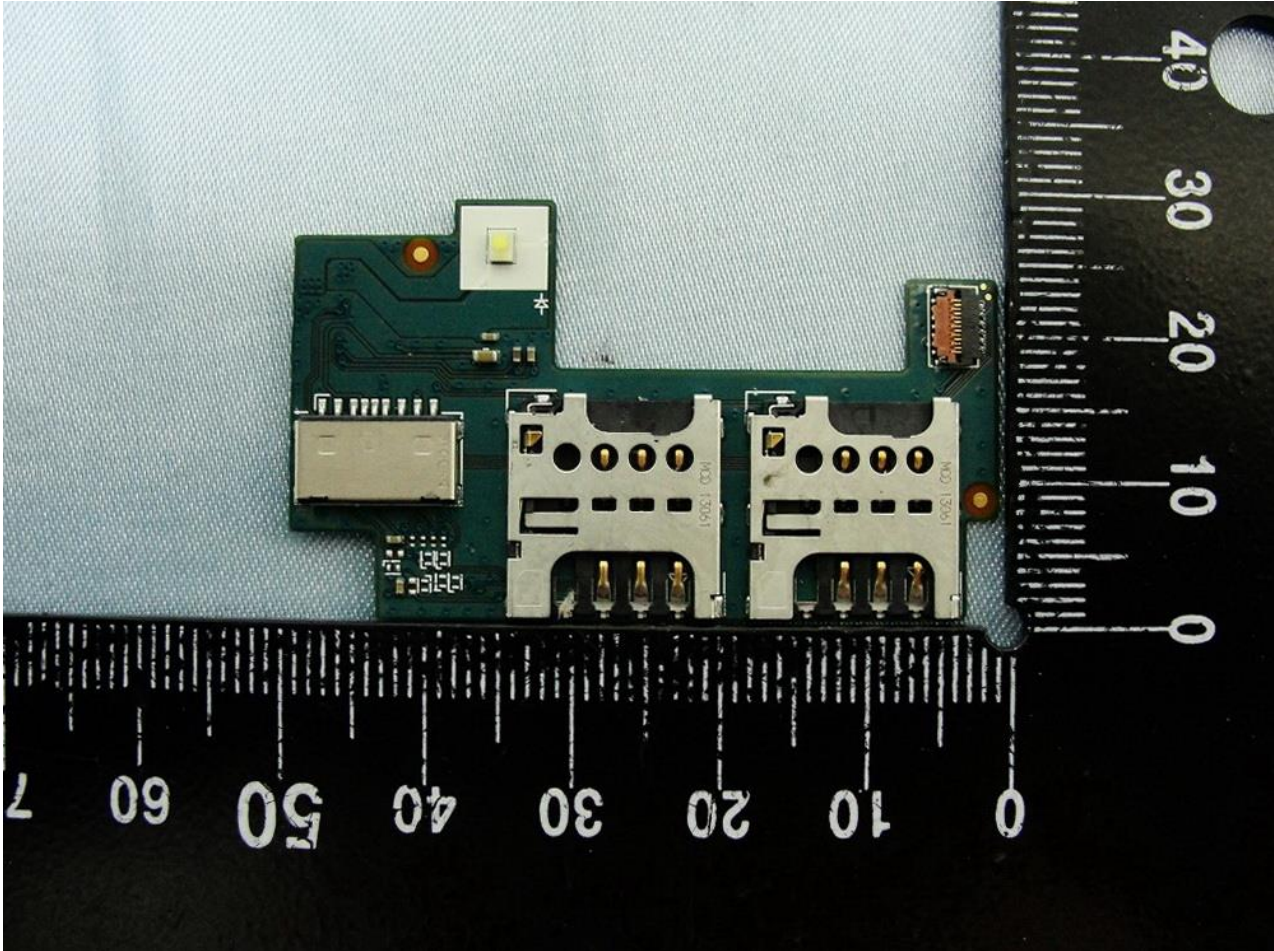

Internal Photograph of EUT

Brand Name: Sony / Model Name: C2305 / Type Name: PM-0570-BV

Brand Name: Sony / Model Name: C2305 / Type Name: PM-0570-BV

Brand Name: Sony / Model Name: C2305 / Type Name: PM-0570-BV

Brand Name: Sony / Model Name: C2305 / Type Name: PM-0570-BV

Brand Name: Sony / Model Name: C2305 / Type Name: PM-0570-BV

Brand Name: Sony / Model Name: C2305 / Type Name: PM-0570-BV

Brand Name: Sony / Model Name: C2305 / Type Name: PM-0570-BV