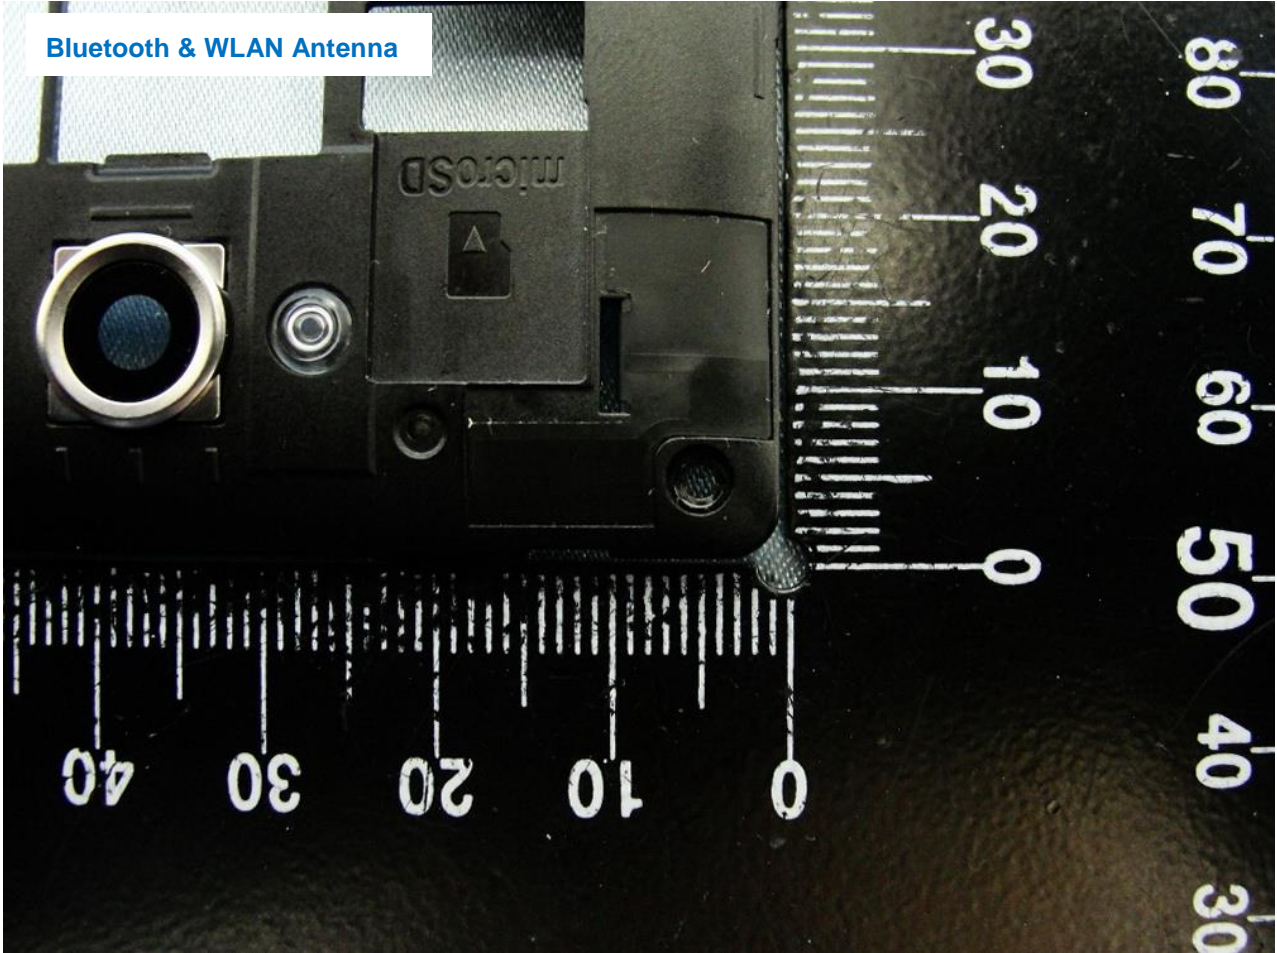

WWAN Antenna

Brand Name: Sony / Model Name: C2305 / Type Name: PM-0570-BV

Brand Name: Sony / Model Name: C2305 / Type Name: PM-0570-BV

Bluetooth & WLAN Antenna

Brand Name: Sony / Model Name: C2305 / Type Name: PM-0570-BV