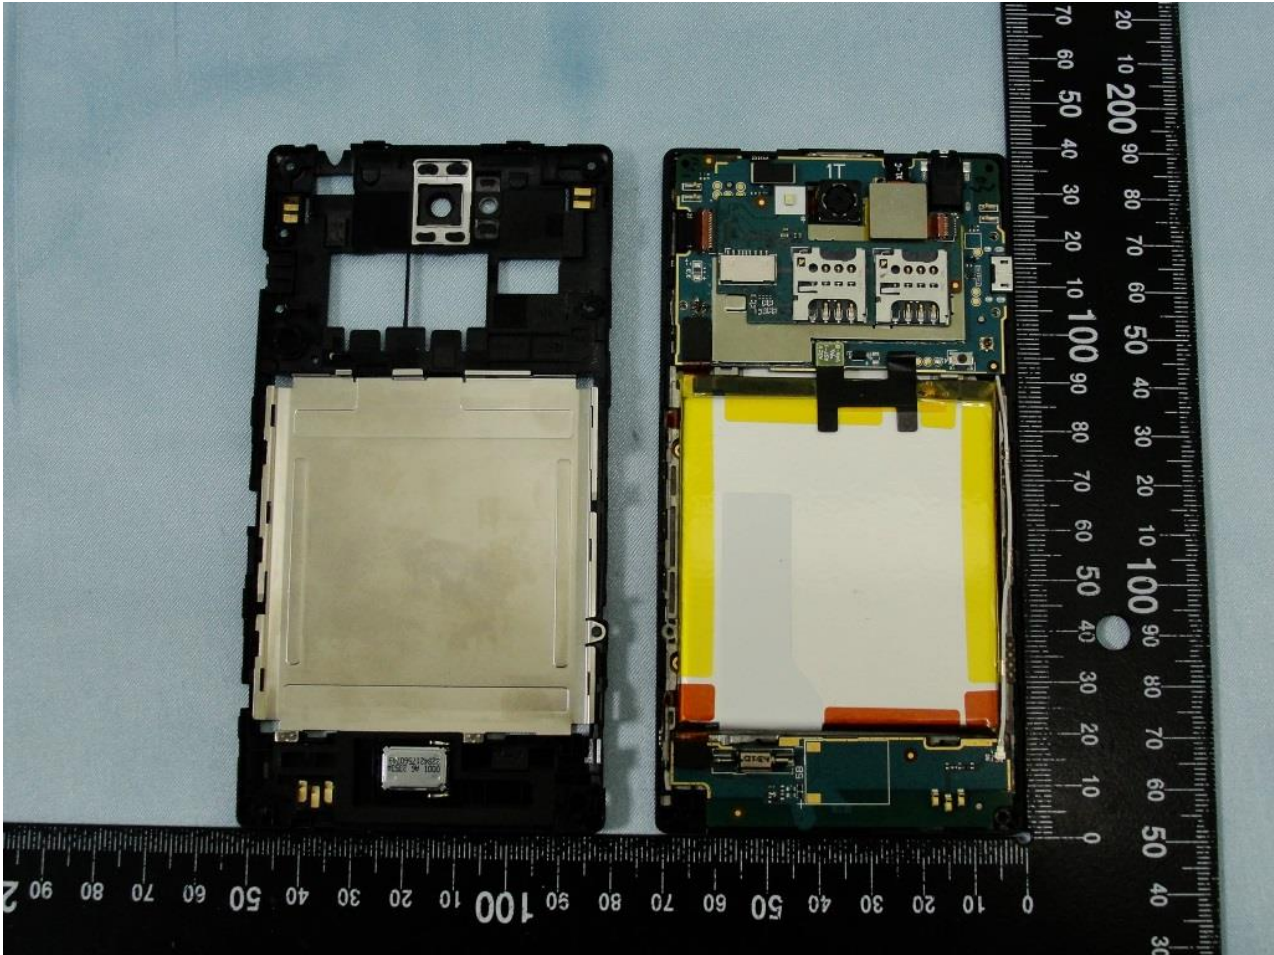

Internal Photograph of EUT

Brand Name: Sony / Model Name: C2305 / Type Name: PM-0570-BV

Brand Name: Sony / Model Name: C2305 / Type Name: PM-0570-BV

Brand Name: Sony / Model Name: C2305 / Type Name: PM-0570-BV

Brand Name: Sony / Model Name: C2305 / Type Name: PM-0570-BV

Brand Name: Sony / Model Name: C2305 / Type Name: PM-0570-BV

Brand Name: Sony / Model Name: C2305 / Type Name: PM-0570-BV

Brand Name: Sony / Model Name: C2305 / Type Name: PM-0570-BV