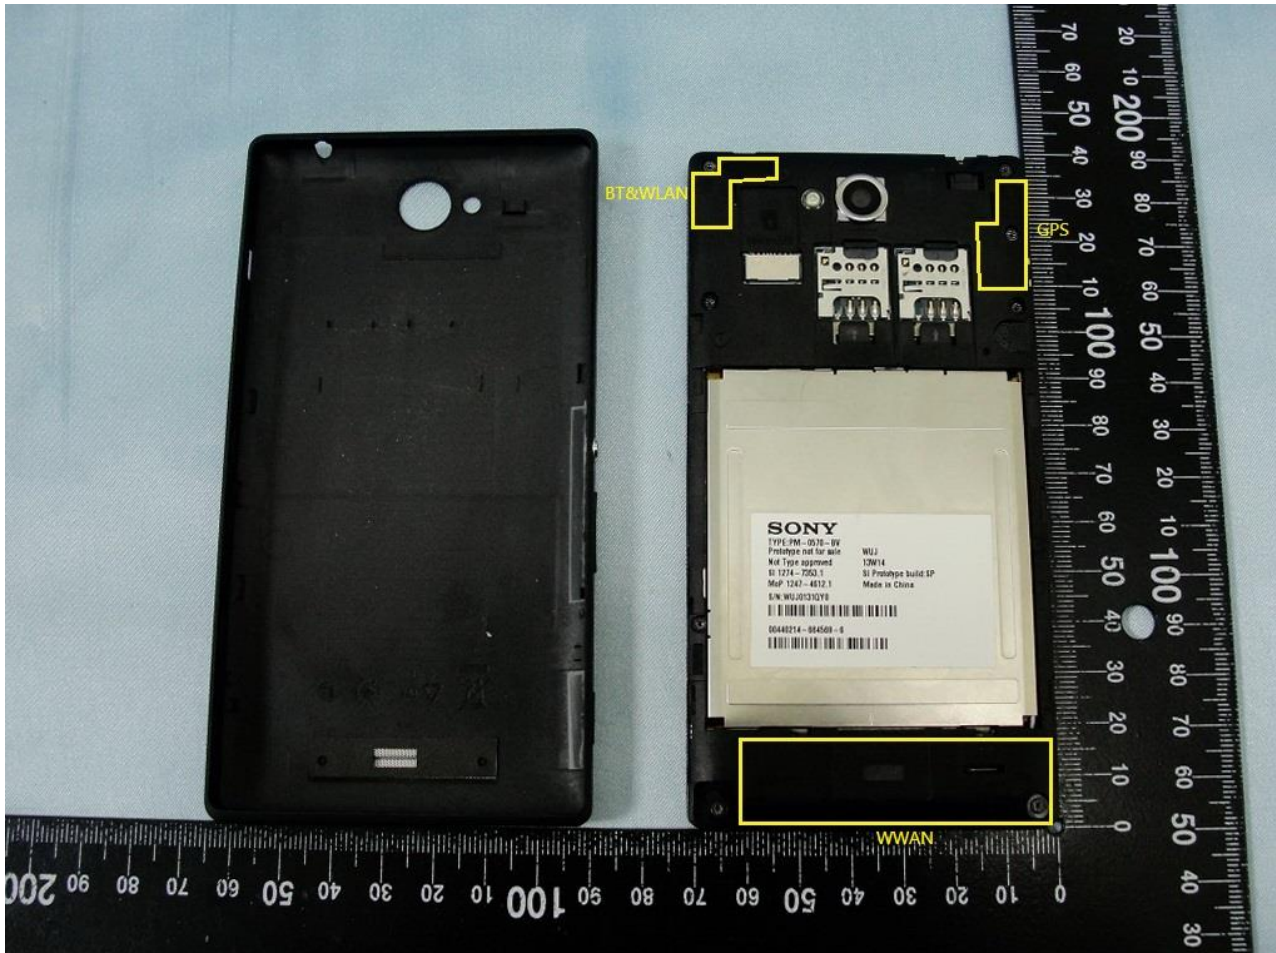

Internal Photograph of EUT

Brand Name: Sony / Model Name: C2305 / Type Name: PM-0570-BV

Brand Name: Sony / Model Name: C2305 / Type Name: PM-0570-BV

Brand Name: Sony / Model Name: C2305 / Type Name: PM-0570-BV

Brand Name: Sony / Model Name: C2305 / Type Name: PM-0570-BV

Brand Name: Sony / Model Name: C2305 / Type Name: PM-0570-BV

Brand Name: Sony / Model Name: C2305 / Type Name: PM-0570-BV

Brand Name: Sony / Model Name: C2305 / Type Name: PM-0570-BV