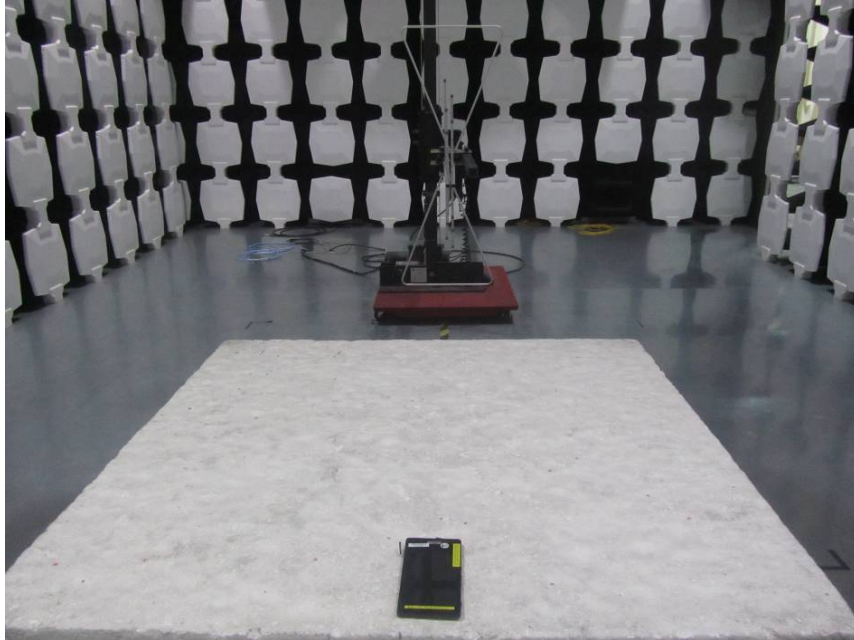

PHOTOGRAPHS OF THE TEST SET-UP

Layout of Radiated Spurious Emission Test

Layout of AC Powerline Conducted Emission