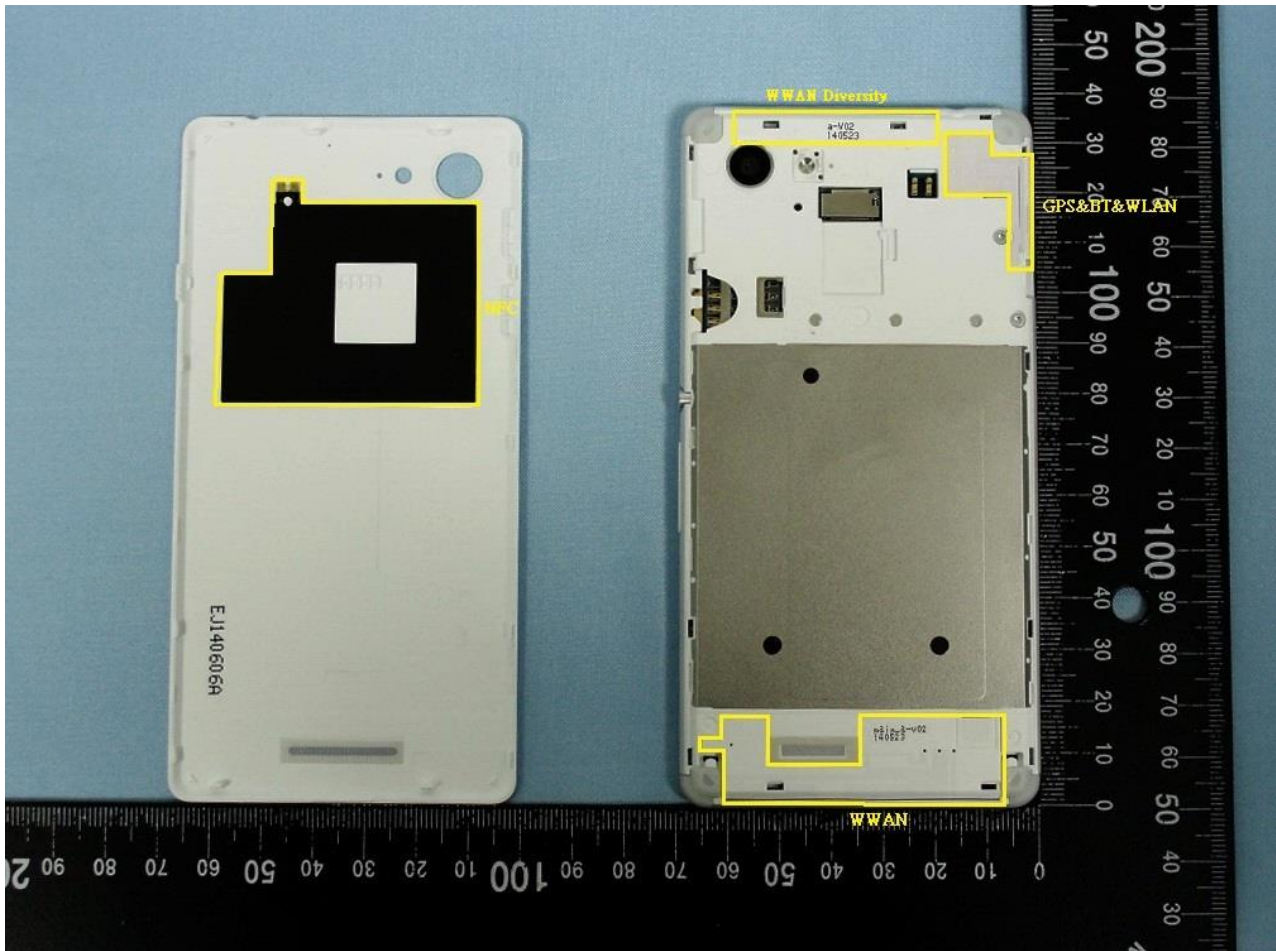

### 3. Internal Photograph of EUT

Brand Name: SONY / Model Name: D2206 / Type Name : PM-0383-BV

Brand Name: SONY / Model Name: D2206 / Type Name : PM-0383-BV

Brand Name: SONY / Model Name: D2206 / Type Name : PM-0383-BV