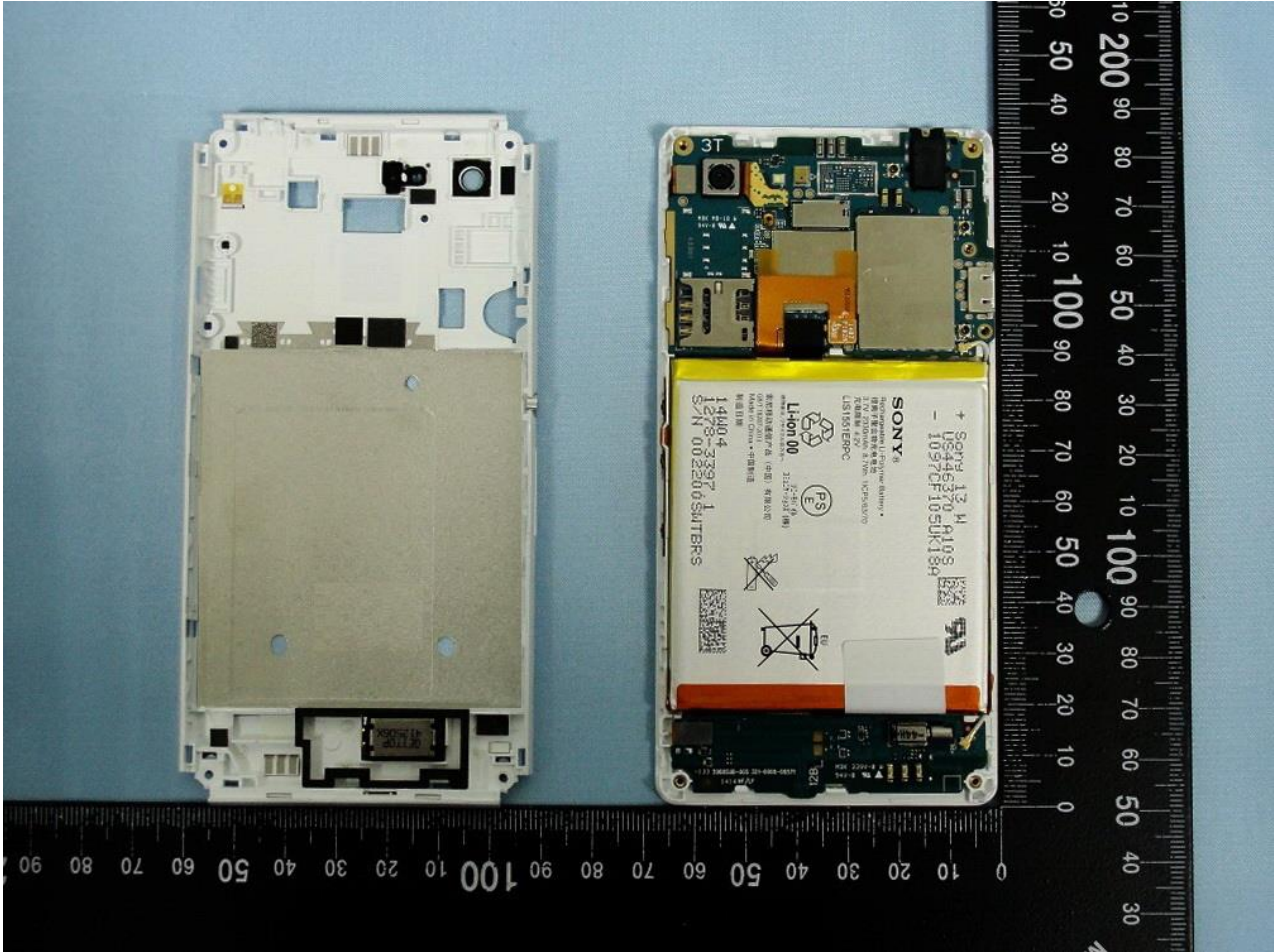

### 3. Internal Photograph of EUT

Brand Name: SONY / Model Name: D2206 / Type Name : PM-0383-BV

Brand Name: SONY / Model Name: D2206 / Type Name : PM-0383-BV

Brand Name: SONY / Model Name: D2206 / Type Name : PM-0383-BV