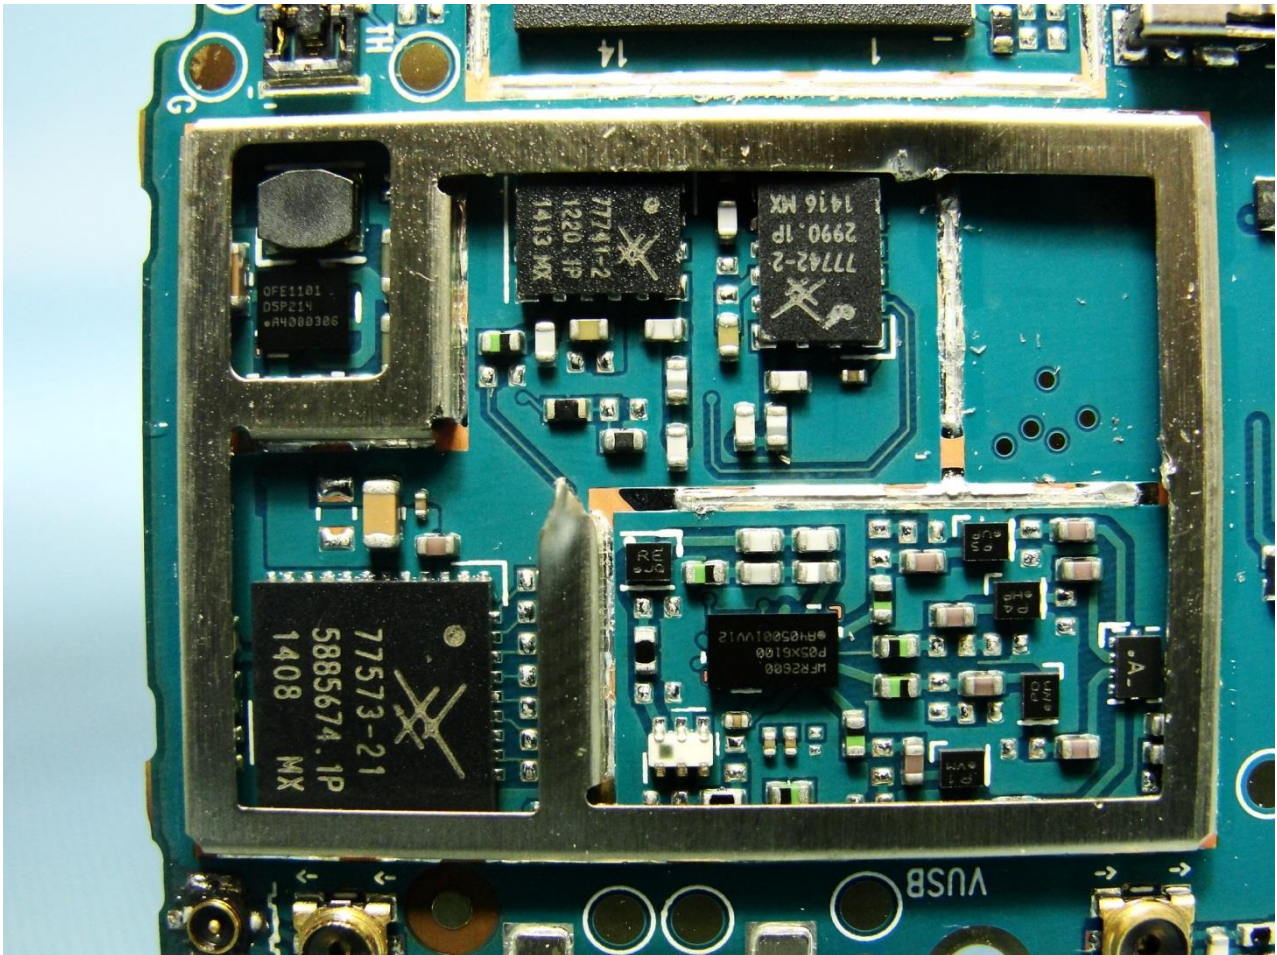

### 3. Internal Photograph of EUT

Brand Name: SONY / Type Name: PM-0381-BV

Brand Name: SONY / Type Name: PM-0381-BV

Brand Name: SONY / Type Name: PM-0381-BV

Brand Name: SONY / Type Name: PM-0381-BV

Brand Name: SONY / Type Name: PM-0381-BV

Brand Name: SONY / Type Name: PM-0381-BV

Brand Name: SONY / Type Name: PM-0381-BV

Brand Name: SONY / Type Name: PM-0381-BV

Brand Name: SONY / Type Name: PM-0381-BV

Brand Name: SONY / Type Name: PM-0381-BV