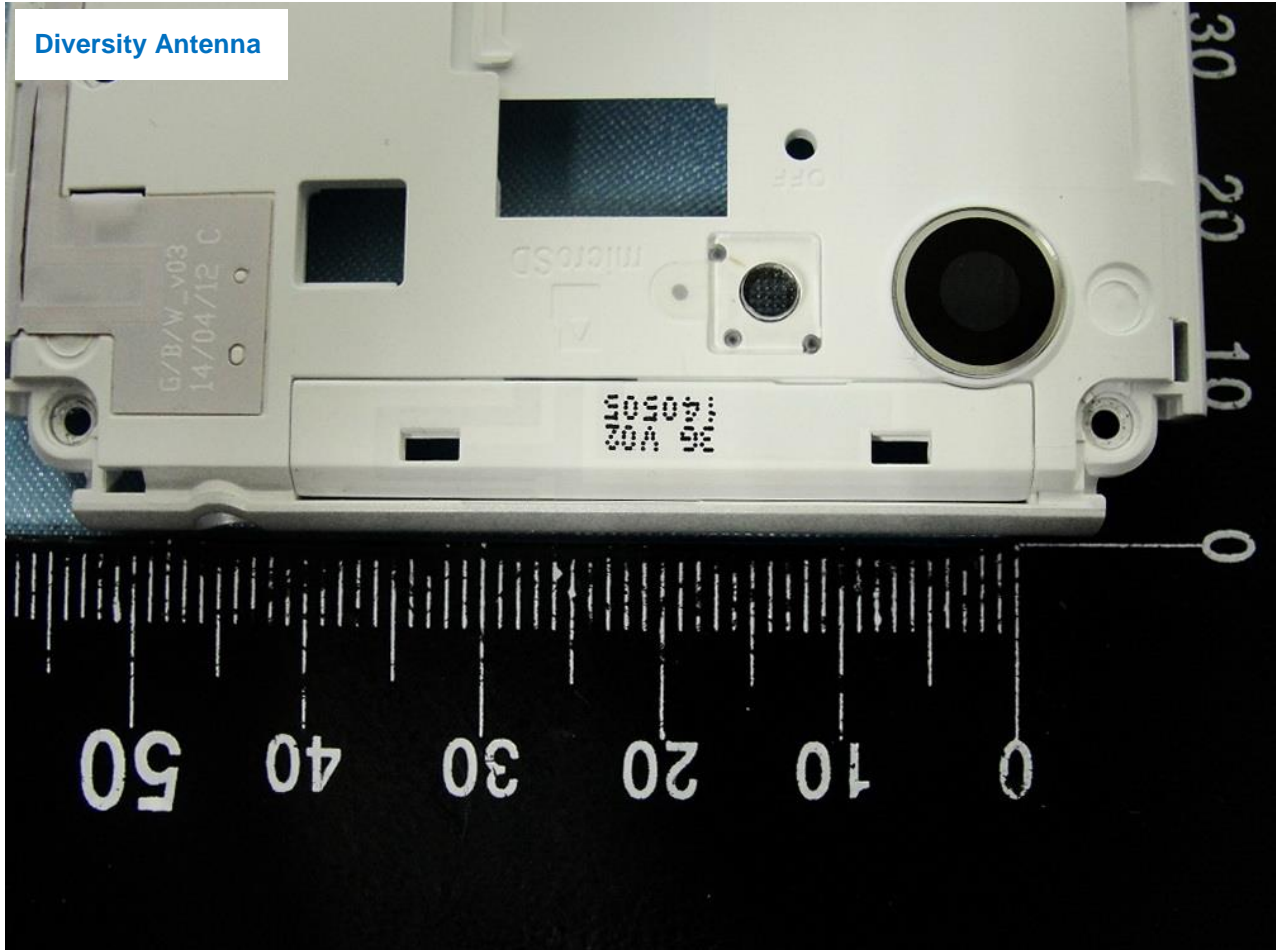

Brand Name: SONY / Type Name: PM-0381-BV

Brand Name: SONY / Type Name: PM-0381-BV

Brand Name: SONY / Type Name: PM-0381-BV

Brand Name: SONY / Type Name: PM-0381-BV

Brand Name: SONY / Type Name: PM-0381-BV