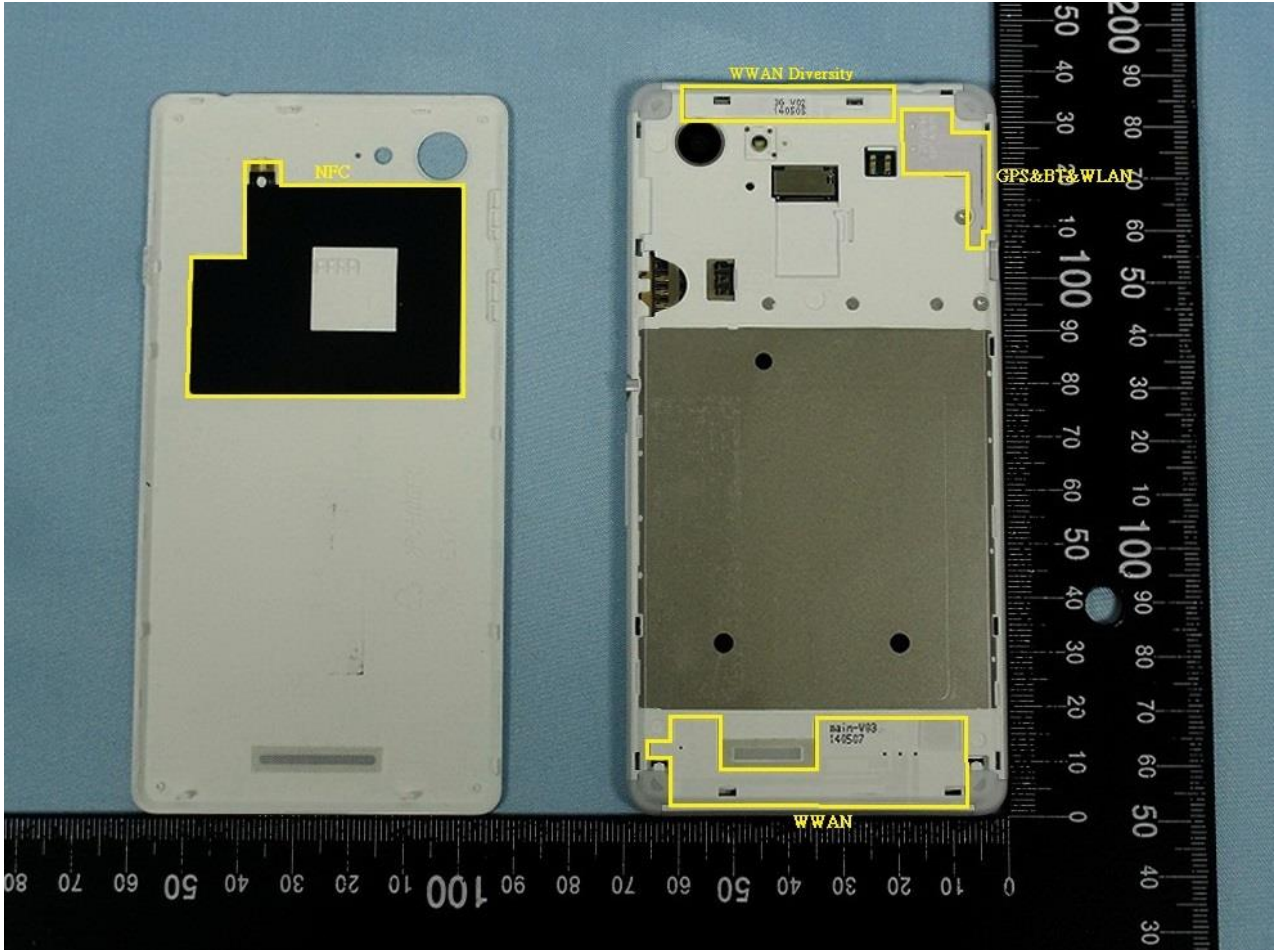

### 3. Internal Photograph of EUT

Brand Name: SONY / Type Name: PM-0381-BV

Brand Name: SONY / Type Name: PM-0381-BV

Brand Name: SONY / Type Name: PM-0381-BV

Brand Name: SONY / Type Name: PM-0381-BV

Brand Name: SONY / Type Name: PM-0381-BV

Brand Name: SONY / Type Name: PM-0381-BV

Brand Name: SONY / Type Name: PM-0381-BV

Brand Name: SONY / Type Name: PM-0381-BV

Brand Name: SONY / Type Name: PM-0381-BV

Brand Name: SONY / Type Name: PM-0381-BV