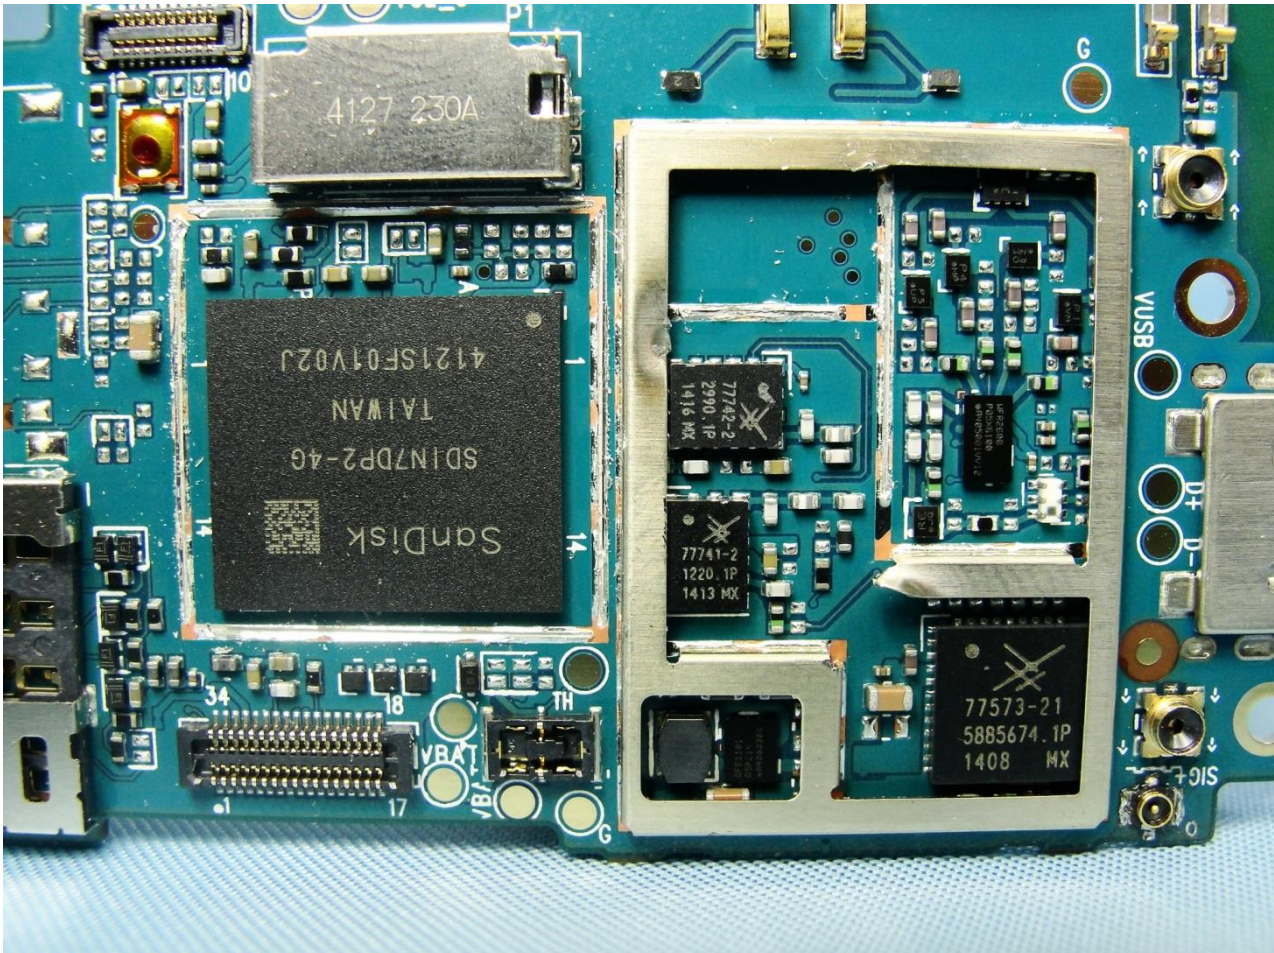

### 3. Internal Photograph of EUT

Brand Name: SONY / Type Name: PM-0381-BV

Brand Name: SONY / Type Name: PM-0381-BV

Brand Name: SONY / Type Name: PM-0381-BV

Brand Name: SONY / Type Name: PM-0381-BV

Brand Name: SONY / Type Name: PM-0381-BV

Brand Name: SONY / Type Name: PM-0381-BV

Brand Name: SONY / Type Name: PM-0381-BV

Brand Name: SONY / Type Name: PM-0381-BV

Brand Name: SONY / Type Name: PM-0381-BV

Brand Name: SONY / Type Name: PM-0381-BV