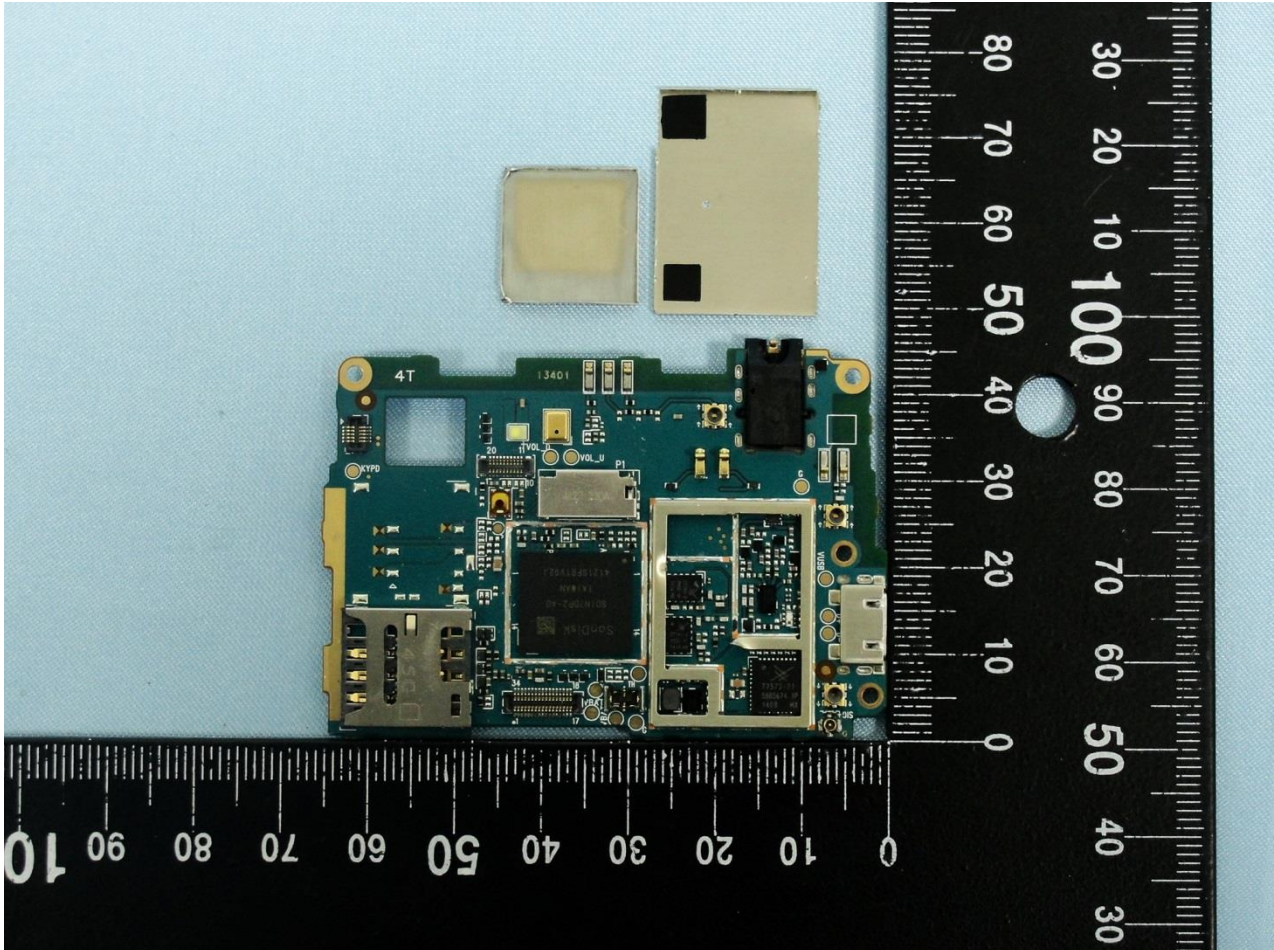

### 3. Internal Photograph of EUT

Brand Name: SONY / Type Name: PM-0381-BV

Brand Name: SONY / Type Name: PM-0381-BV

Brand Name: SONY / Type Name: PM-0381-BV

Brand Name: SONY / Type Name: PM-0381-BV

Brand Name: SONY / Type Name: PM-0381-BV

Brand Name: SONY / Type Name: PM-0381-BV

Brand Name: SONY / Type Name: PM-0381-BV

Brand Name: SONY / Type Name: PM-0381-BV

Brand Name: SONY / Type Name: PM-0381-BV

Brand Name: SONY / Type Name: PM-0381-BV

Brand Name: SONY / Type Name: PM-0381-BV