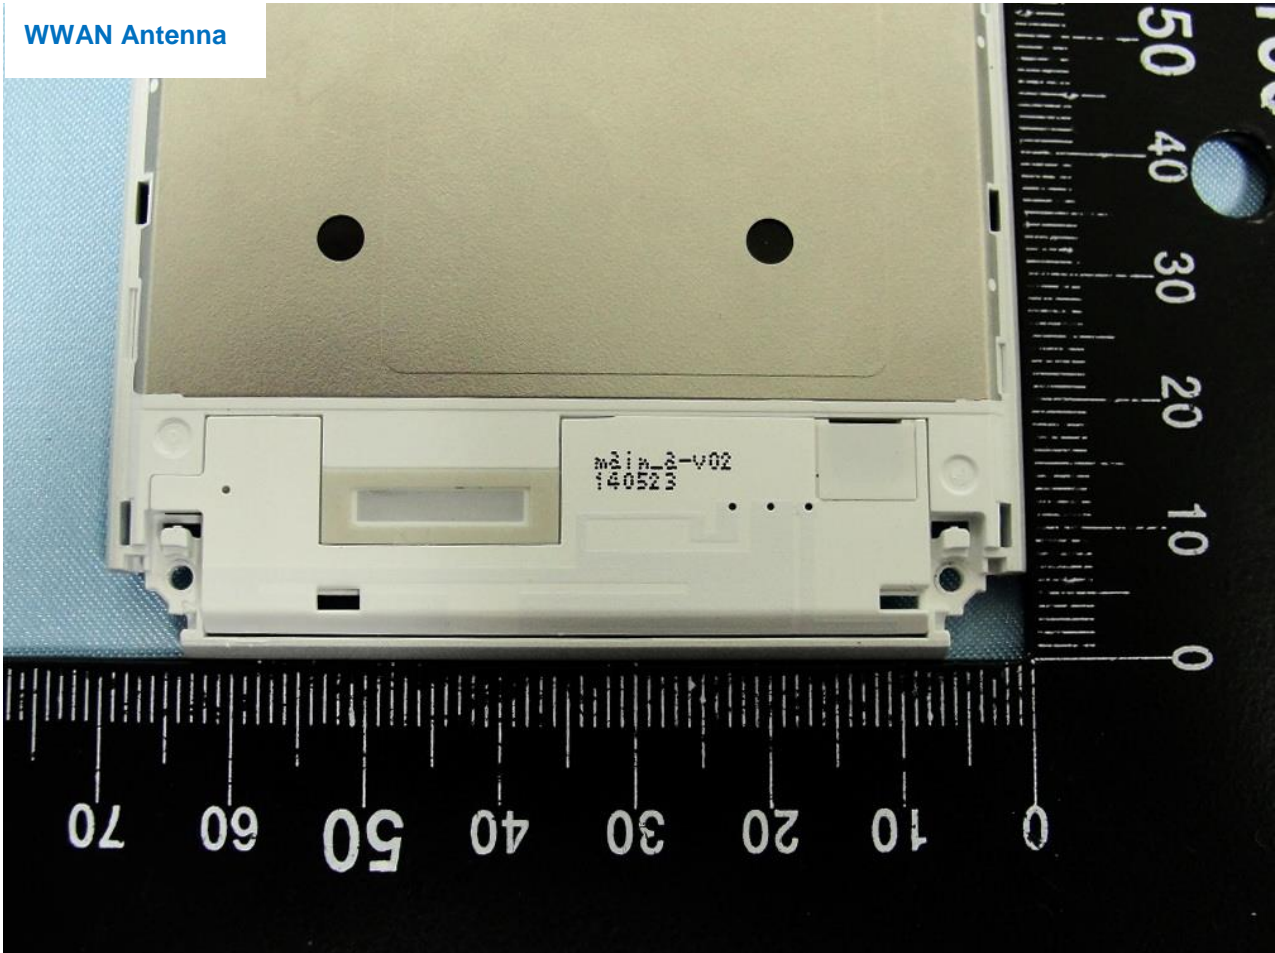

Brand Name: SONY / Type Name: PM-0380-BV

Brand Name: SONY / Type Name: PM-0380-BV

Brand Name: SONY / Type Name: PM-0380-BV

Brand Name: SONY / Type Name: PM-0380-BV

WWAN Antenna

Brand Name: SONY / Type Name: PM-0380-BV