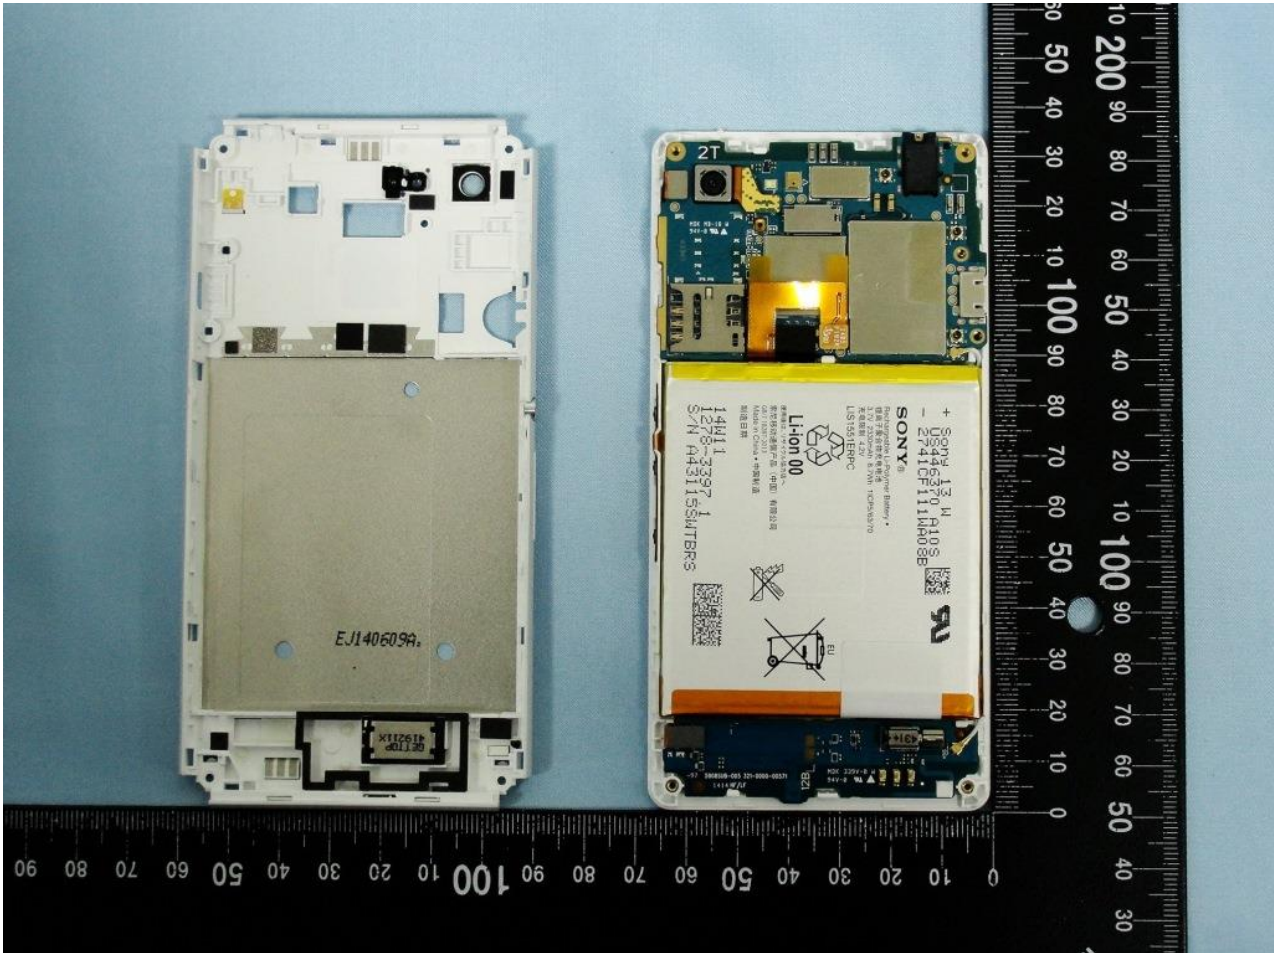

3. Internal Photograph of EUT

Brand Name: SONY / Type Name: PM-0380-BV

Brand Name: SONY / Type Name: PM-0380-BV

Brand Name: SONY / Type Name: PM-0380-BV

Brand Name: SONY / Type Name: PM-0380-BV

Brand Name: SONY / Type Name: PM-0380-BV

Brand Name: SONY / Type Name: PM-0380-BV

Brand Name: SONY / Type Name: PM-0380-BV

Brand Name: SONY / Type Name: PM-0380-BV

Brand Name: SONY / Type Name: PM-0380-BV

Brand Name: SONY / Type Name: PM-0380-BV