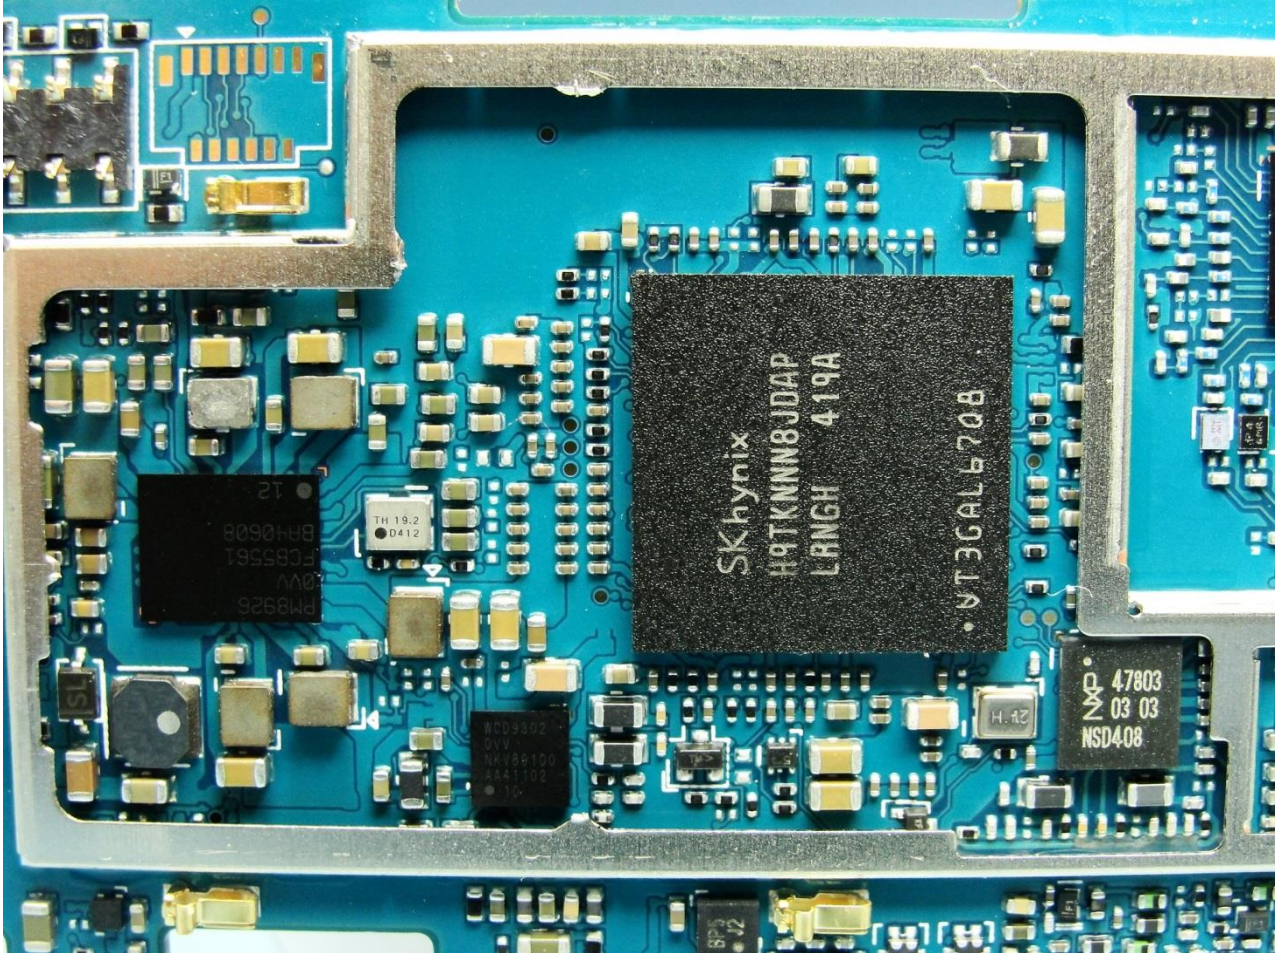

3. Internal Photograph of EUT

Brand Name: SONY / Type Name: PM-0380-BV

Brand Name: SONY / Type Name: PM-0380-BV

Brand Name: SONY / Type Name: PM-0380-BV

Brand Name: SONY / Type Name: PM-0380-BV

Brand Name: SONY / Type Name: PM-0380-BV

Brand Name: SONY / Type Name: PM-0380-BV

Brand Name: SONY / Type Name: PM-0380-BV

Brand Name: SONY / Type Name: PM-0380-BV

Brand Name: SONY / Type Name: PM-0380-BV

Brand Name: SONY / Type Name: PM-0380-BV