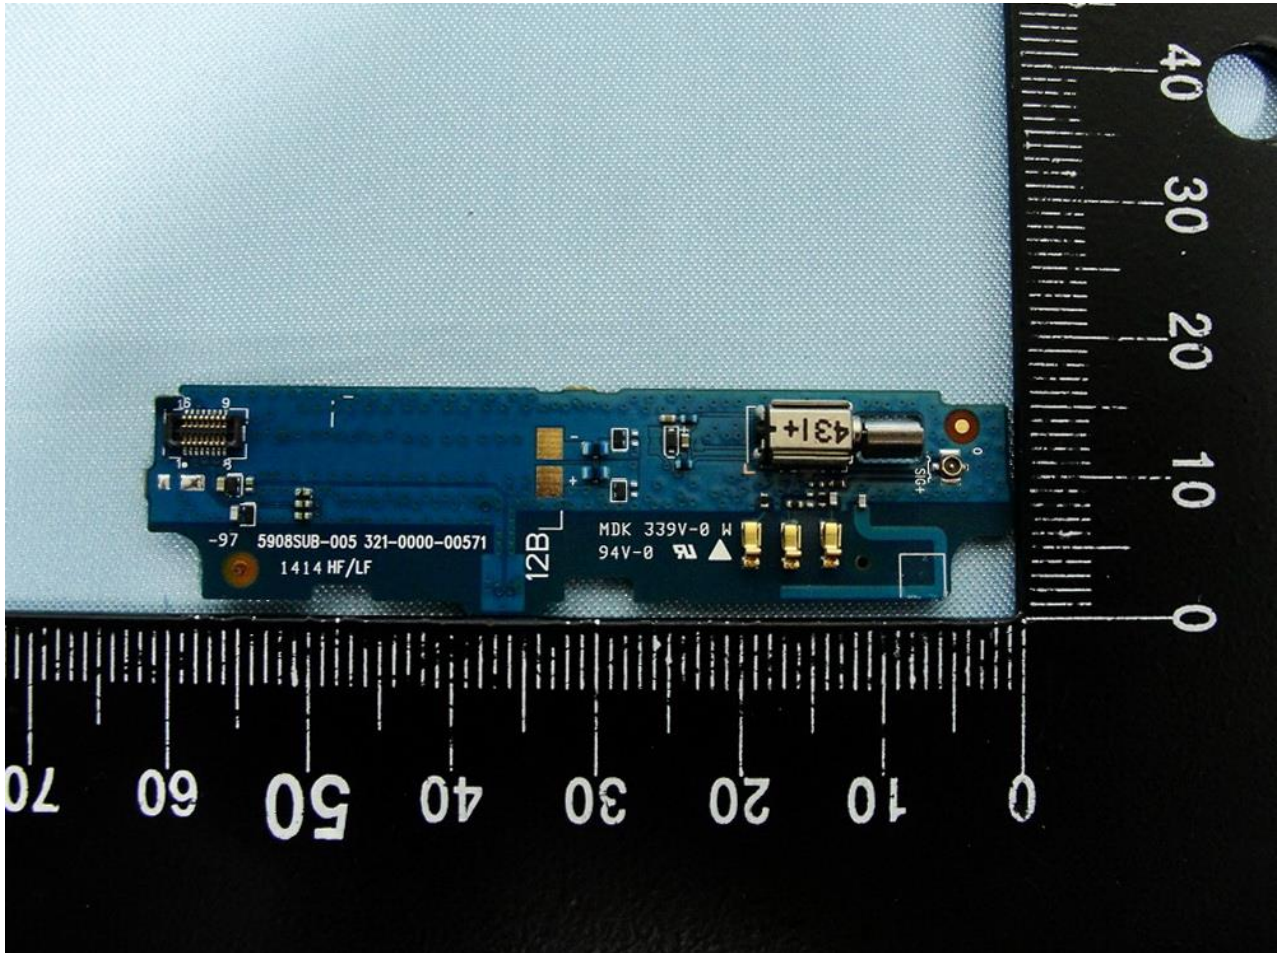

Brand Name: SONY / Type Name: PM-0380-BV