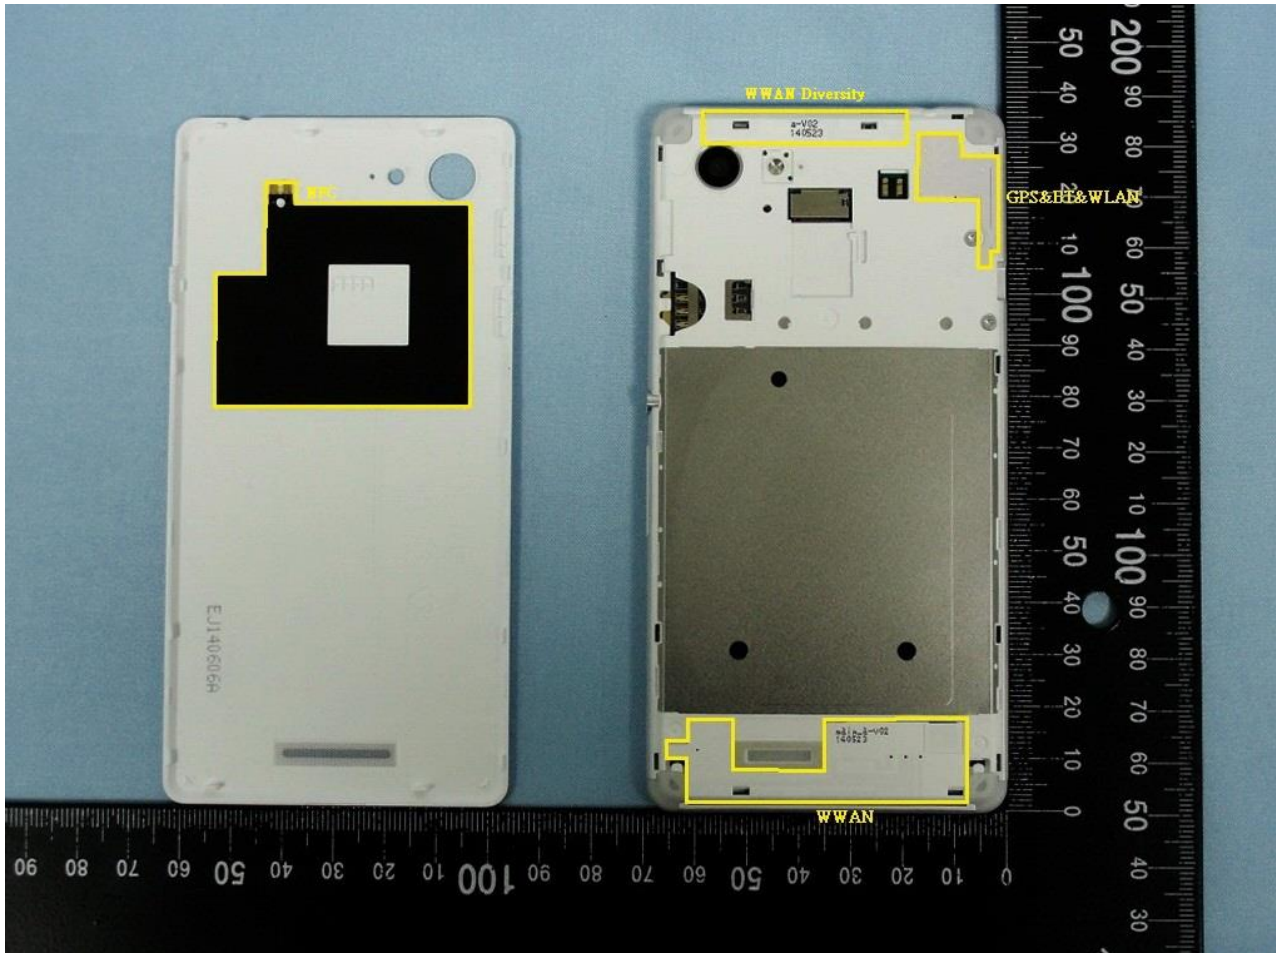

3. Internal Photograph of EUT

Brand Name: SONY / Type Name: PM-0380-BV

Brand Name: SONY / Type Name: PM-0380-BV

Brand Name: SONY / Type Name: PM-0380-BV

Brand Name: SONY / Type Name: PM-0380-BV

Brand Name: SONY / Type Name: PM-0380-BV

Brand Name: SONY / Type Name: PM-0380-BV

Brand Name: SONY / Type Name: PM-0380-BV

Brand Name: SONY / Type Name: PM-0380-BV

Brand Name: SONY / Type Name: PM-0380-BV

Brand Name: SONY / Type Name: PM-0380-BV