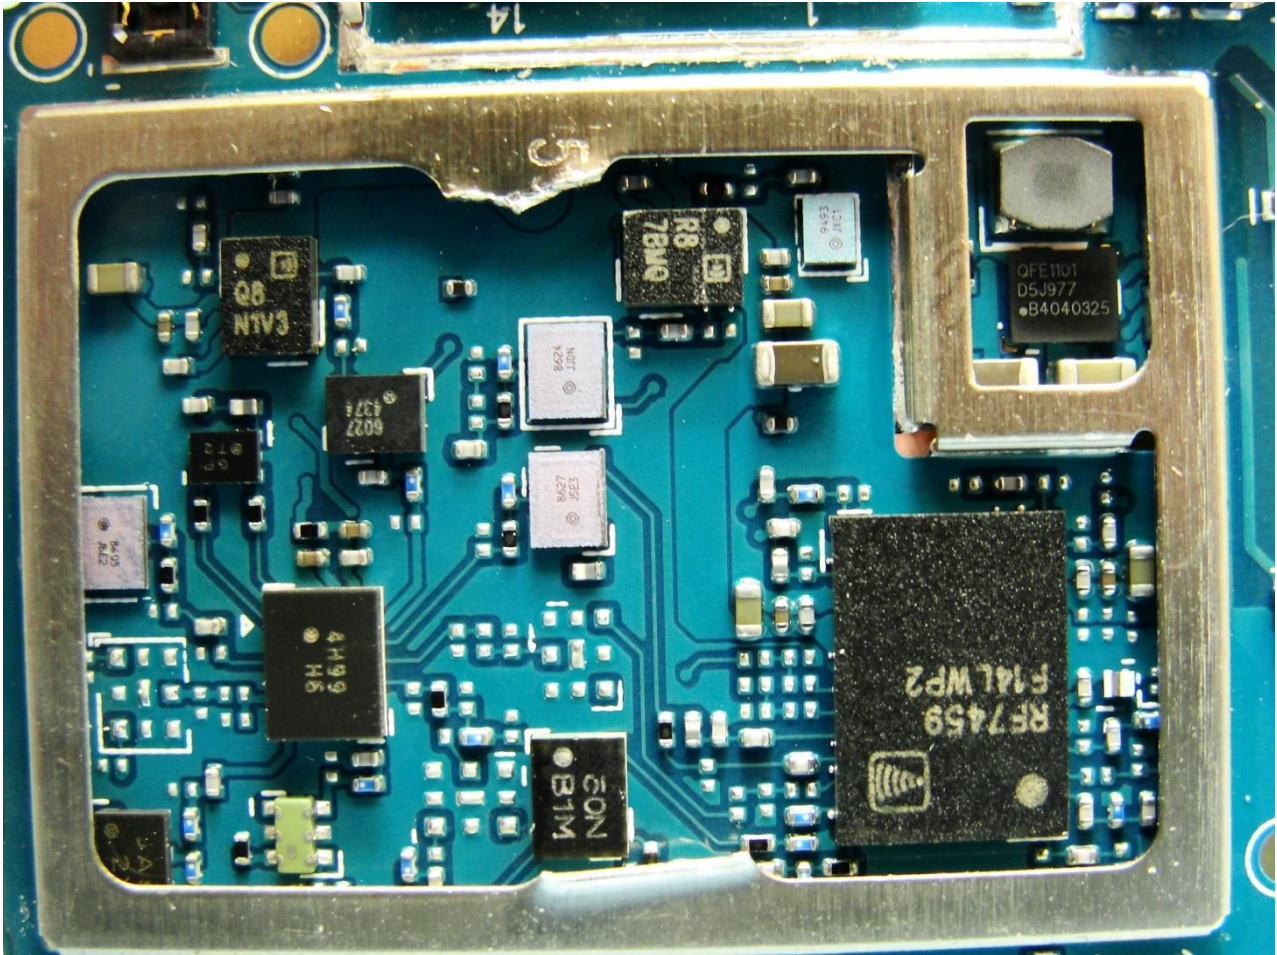

Brand Name: SONY / Type Name: PM-0380-BV

Brand Name: SONY / Type Name: PM-0380-BV

Brand Name: SONY / Type Name: PM-0380-BV

Brand Name: SONY / Type Name: PM-0380-BV

Brand Name: SONY / Type Name: PM-0380-BV

Brand Name: SONY / Type Name: PM-0380-BV

Brand Name: SONY / Type Name: PM-0380-BV

Brand Name: SONY / Type Name: PM-0380-BV

Brand Name: SONY / Type Name: PM-0380-BV

WWAN Antenna

Brand Name: SONY / Type Name: PM-0380-BV