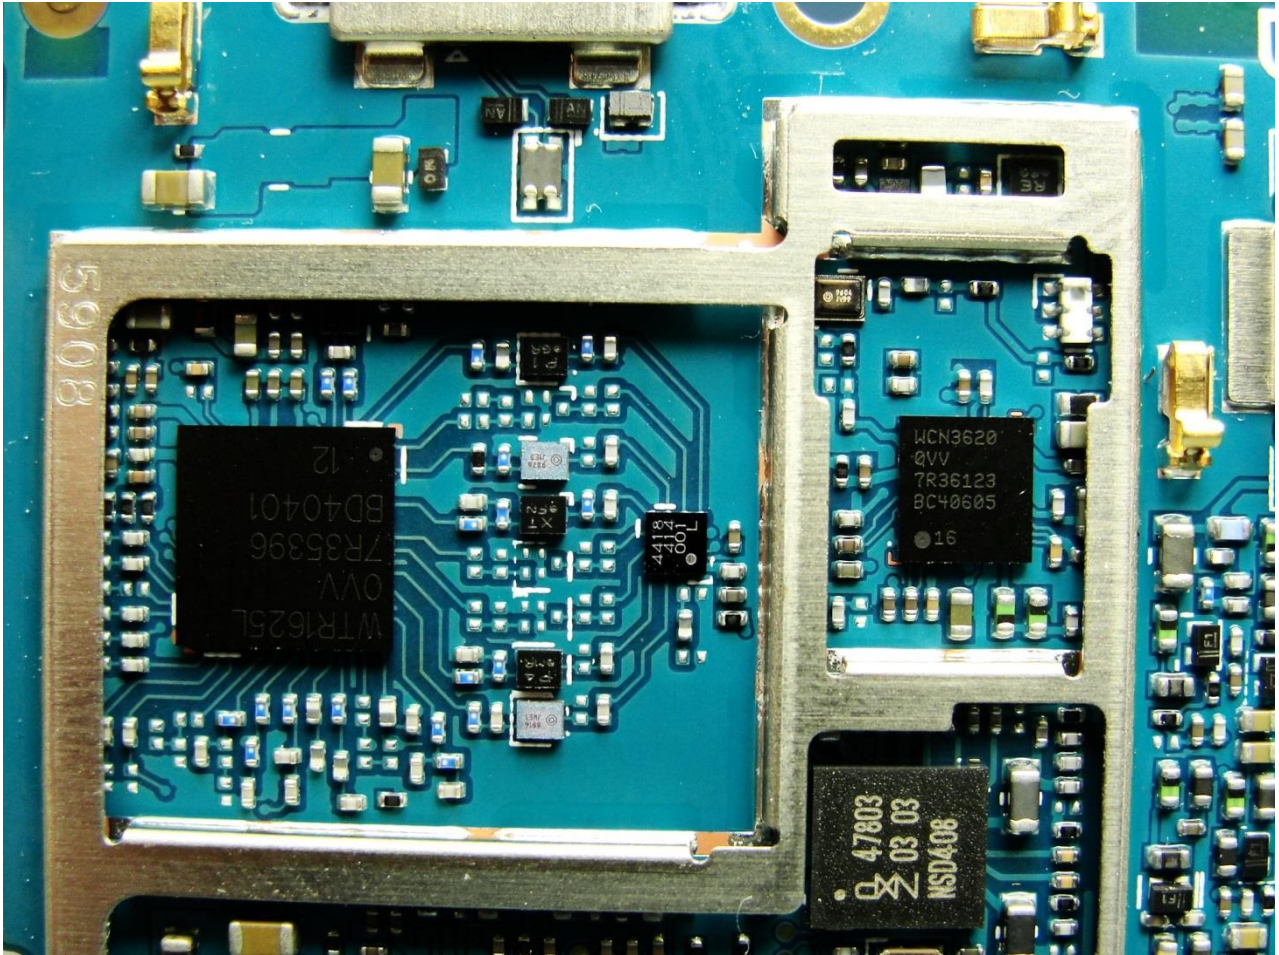

3. Internal Photograph of EUT

Brand Name: SONY / Type Name: PM-0380-BV

Brand Name: SONY / Type Name: PM-0380-BV

Brand Name: SONY / Type Name: PM-0380-BV

Brand Name: SONY / Type Name: PM-0380-BV

Brand Name: SONY / Type Name: PM-0380-BV

Brand Name: SONY / Type Name: PM-0380-BV

Brand Name: SONY / Type Name: PM-0380-BV

Brand Name: SONY / Type Name: PM-0380-BV

Brand Name: SONY / Type Name: PM-0380-BV

Brand Name: SONY / Type Name: PM-0380-BV