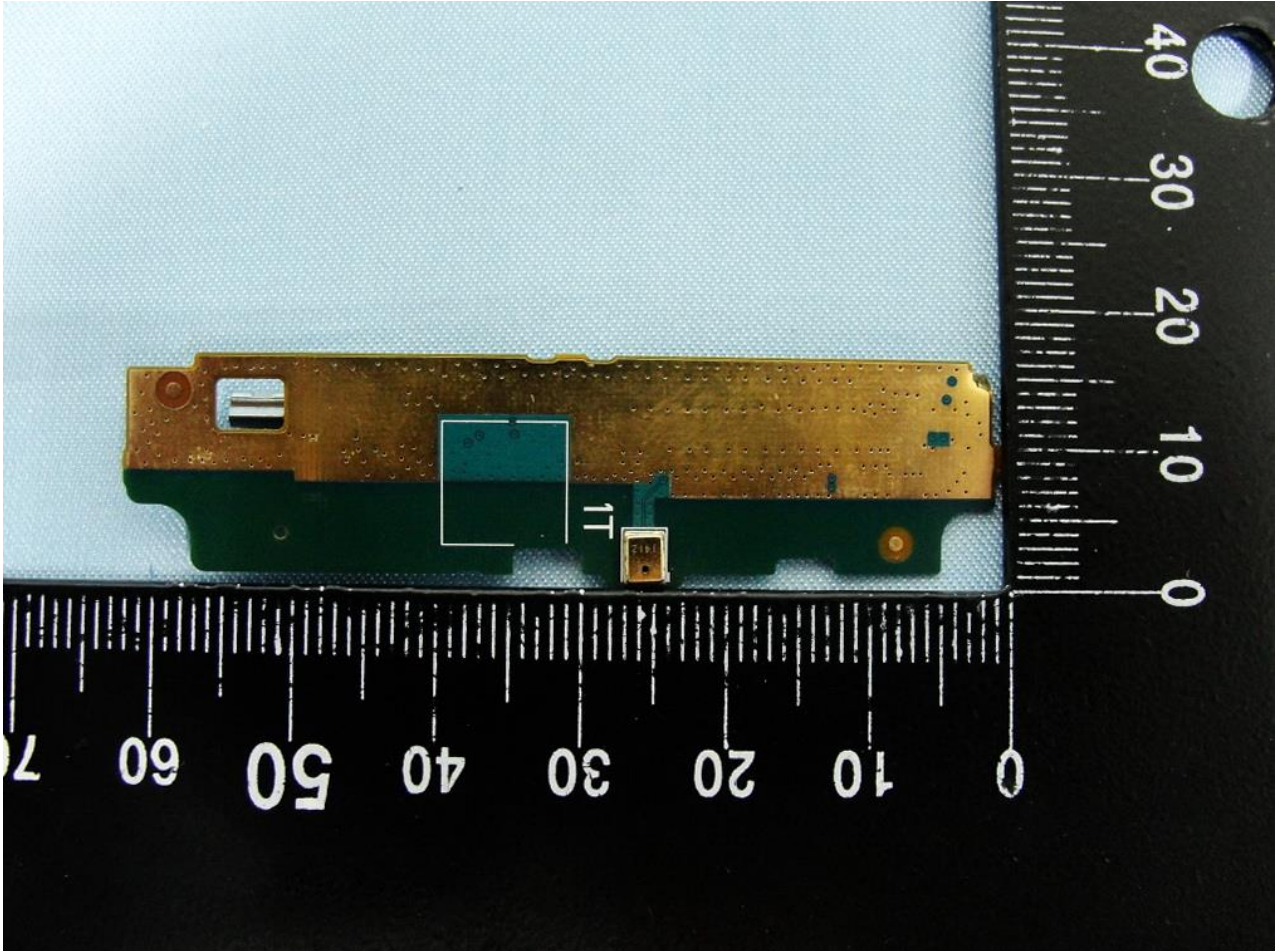

Brand Name: SONY / Type Name: PM-0380-BV