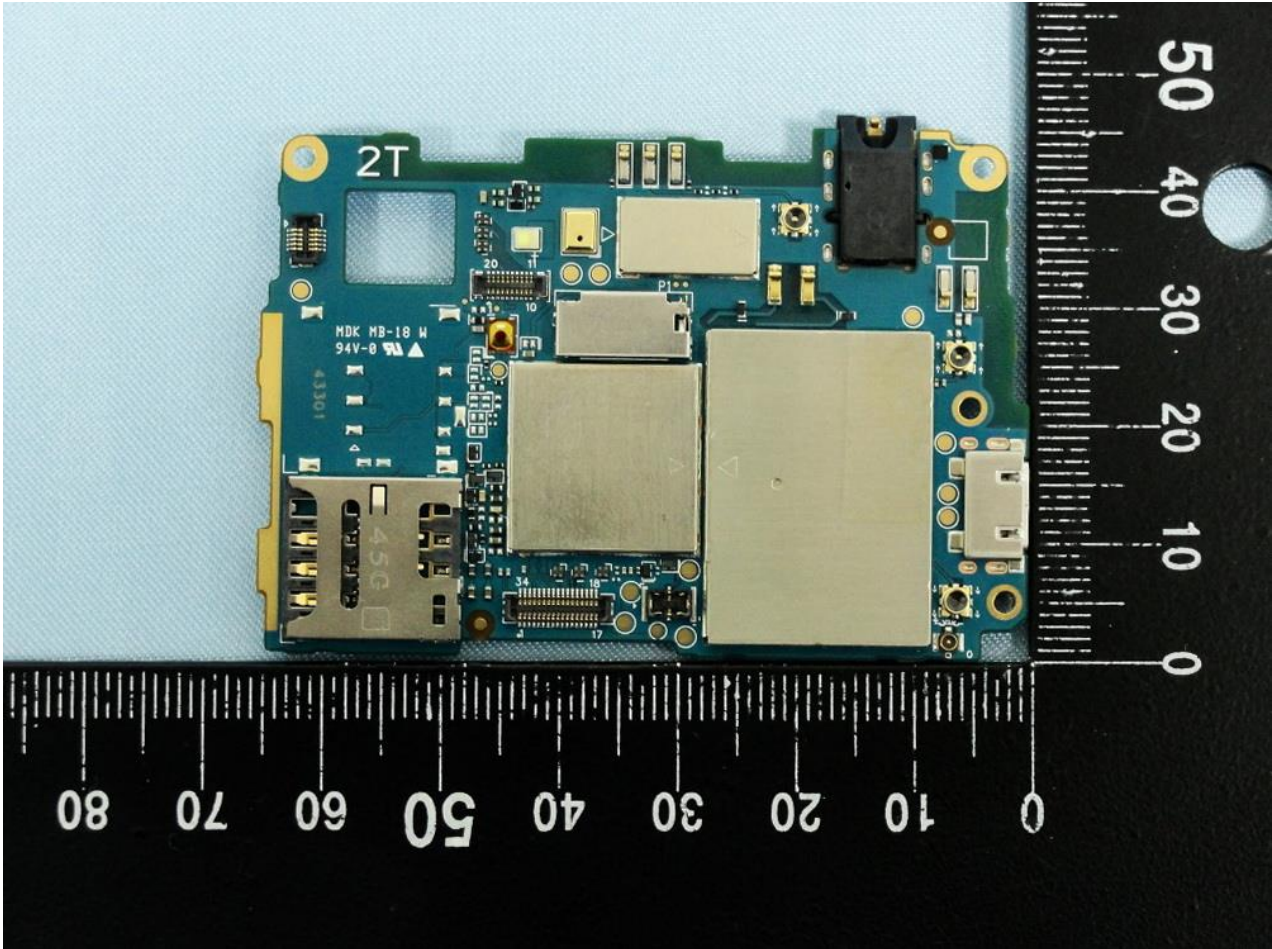

Brand Name: SONY / Type Name: PM-0380-BV

Brand Name: SONY / Type Name: PM-0380-BV

Brand Name: SONY / Type Name: PM-0380-BV

Brand Name: SONY / Type Name: PM-0380-BV

Brand Name: SONY / Type Name: PM-0380-BV

Brand Name: SONY / Type Name: PM-0380-BV

Brand Name: SONY / Type Name: PM-0380-BV

Brand Name: SONY / Type Name: PM-0380-BV

Brand Name: SONY / Type Name: PM-0380-BV

WWAN Antenna

Brand Name: SONY / Type Name: PM-0380-BV