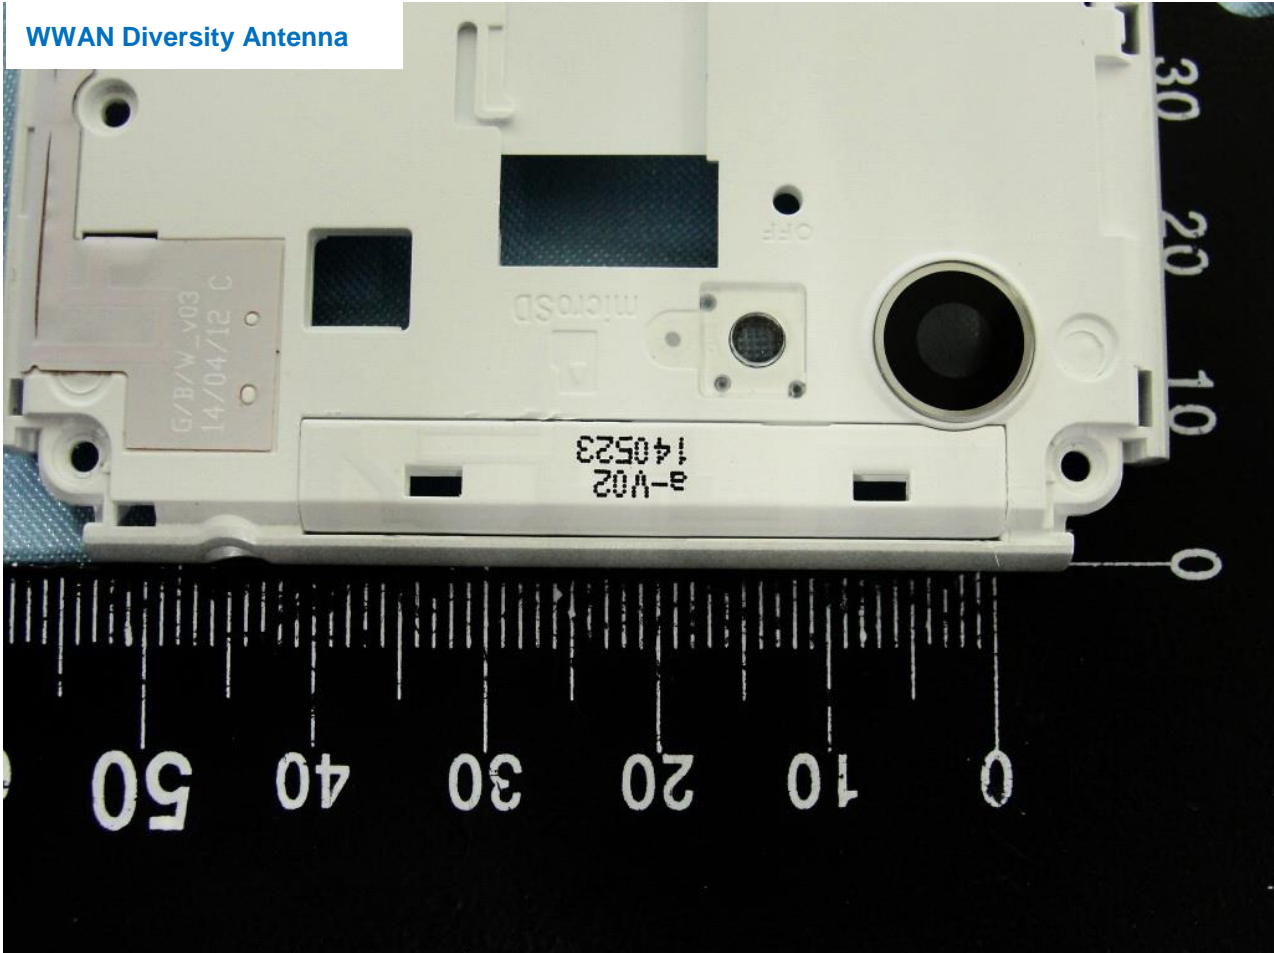

Brand Name: SONY / Type Name: PM-0380-BV

WWAN Diversity Antenna