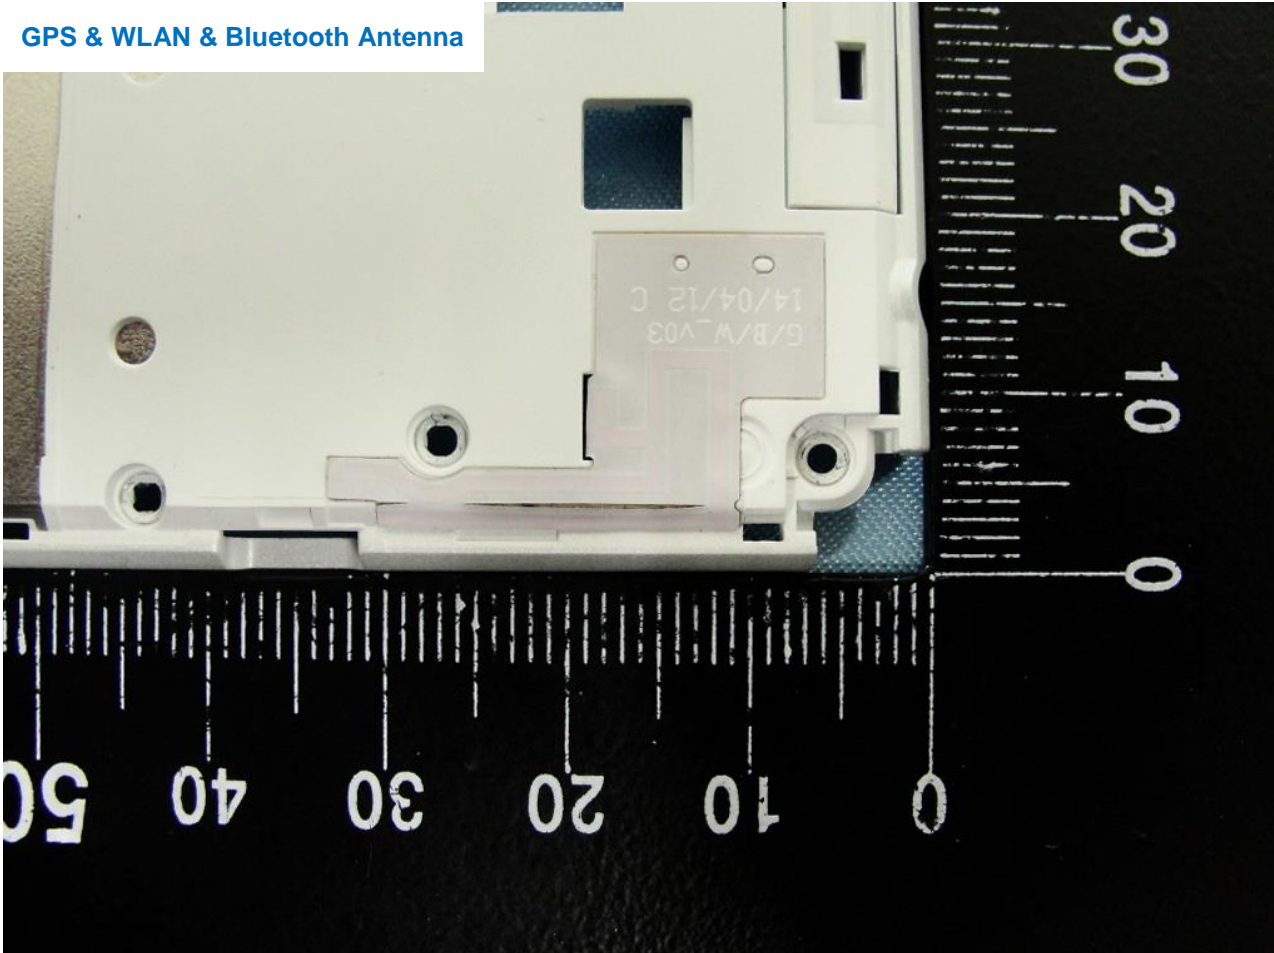

Brand Name: SONY / Type Name: PM-0380-BV

GPS & WLAN & Bluetooth Antenna