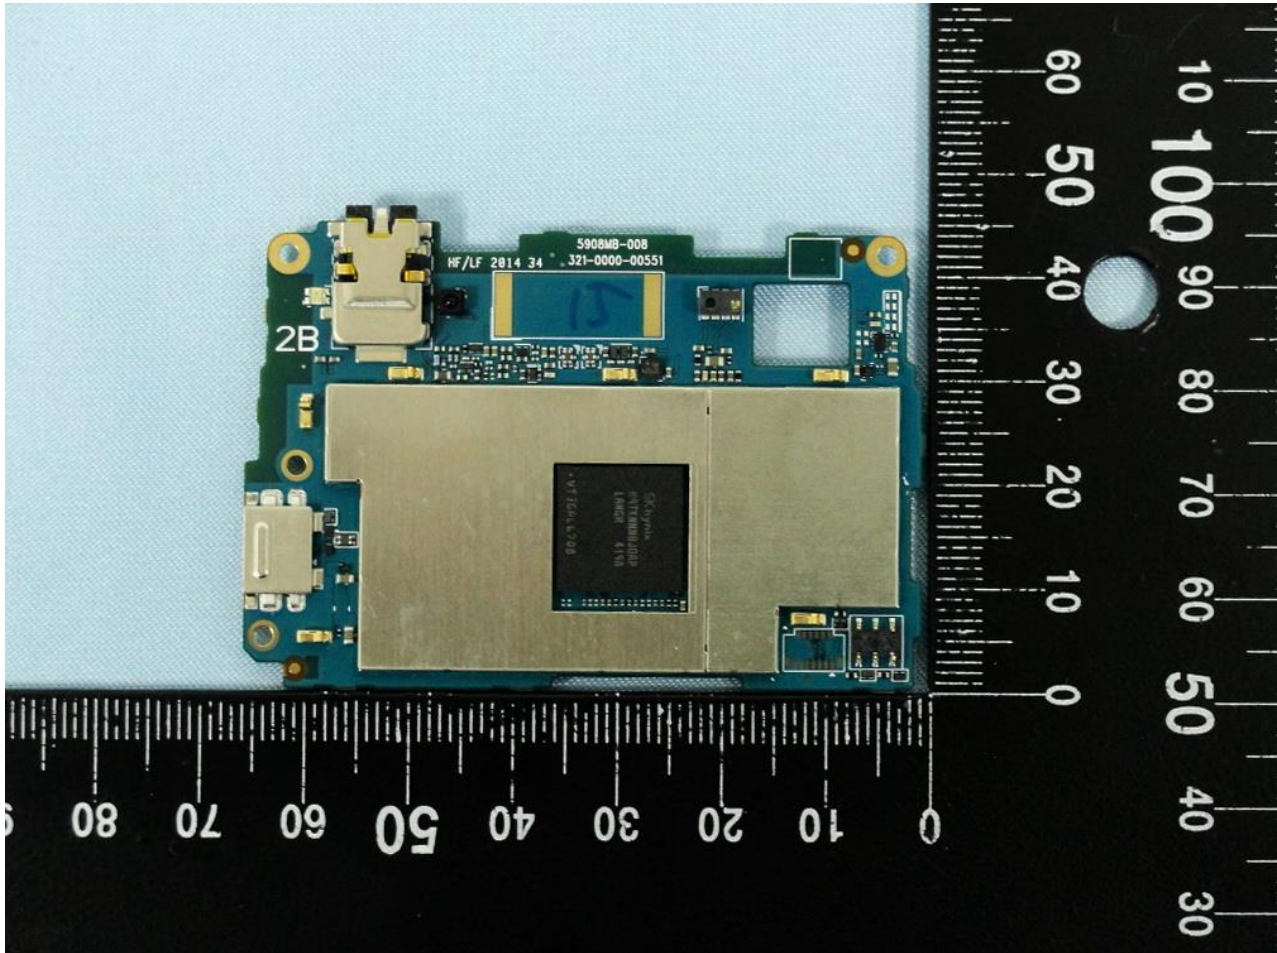

3. Internal Photograph of EUT

Brand Name: SONY / Type Name: PM-0380-BV

Brand Name: SONY / Type Name: PM-0380-BV

Brand Name: SONY / Type Name: PM-0380-BV

Brand Name: SONY / Type Name: PM-0380-BV

Brand Name: SONY / Type Name: PM-0380-BV

Brand Name: SONY / Type Name: PM-0380-BV

Brand Name: SONY / Type Name: PM-0380-BV

Brand Name: SONY / Type Name: PM-0380-BV

Brand Name: SONY / Type Name: PM-0380-BV

Brand Name: SONY / Type Name: PM-0380-BV