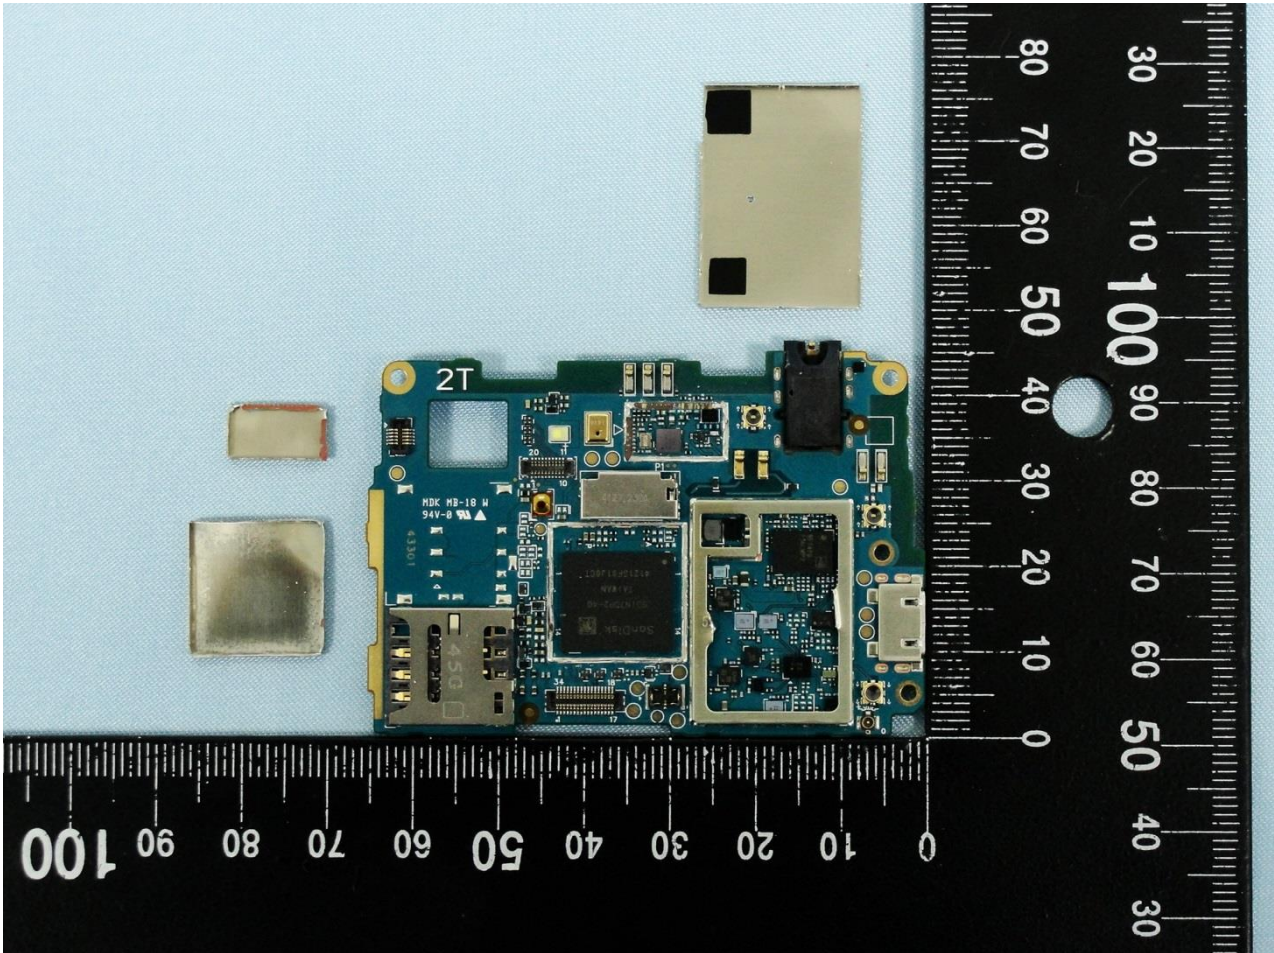

Brand Name: SONY / Type Name: PM-0380-BV

Brand Name: SONY / Type Name: PM-0380-BV

Brand Name: SONY / Type Name: PM-0380-BV

Brand Name: SONY / Type Name: PM-0380-BV

Brand Name: SONY / Type Name: PM-0380-BV

Brand Name: SONY / Type Name: PM-0380-BV

Brand Name: SONY / Type Name: PM-0380-BV

Brand Name: SONY / Type Name: PM-0380-BV

Brand Name: SONY / Type Name: PM-0380-BV

WWAN Antenna

Brand Name: SONY / Type Name: PM-0380-BV