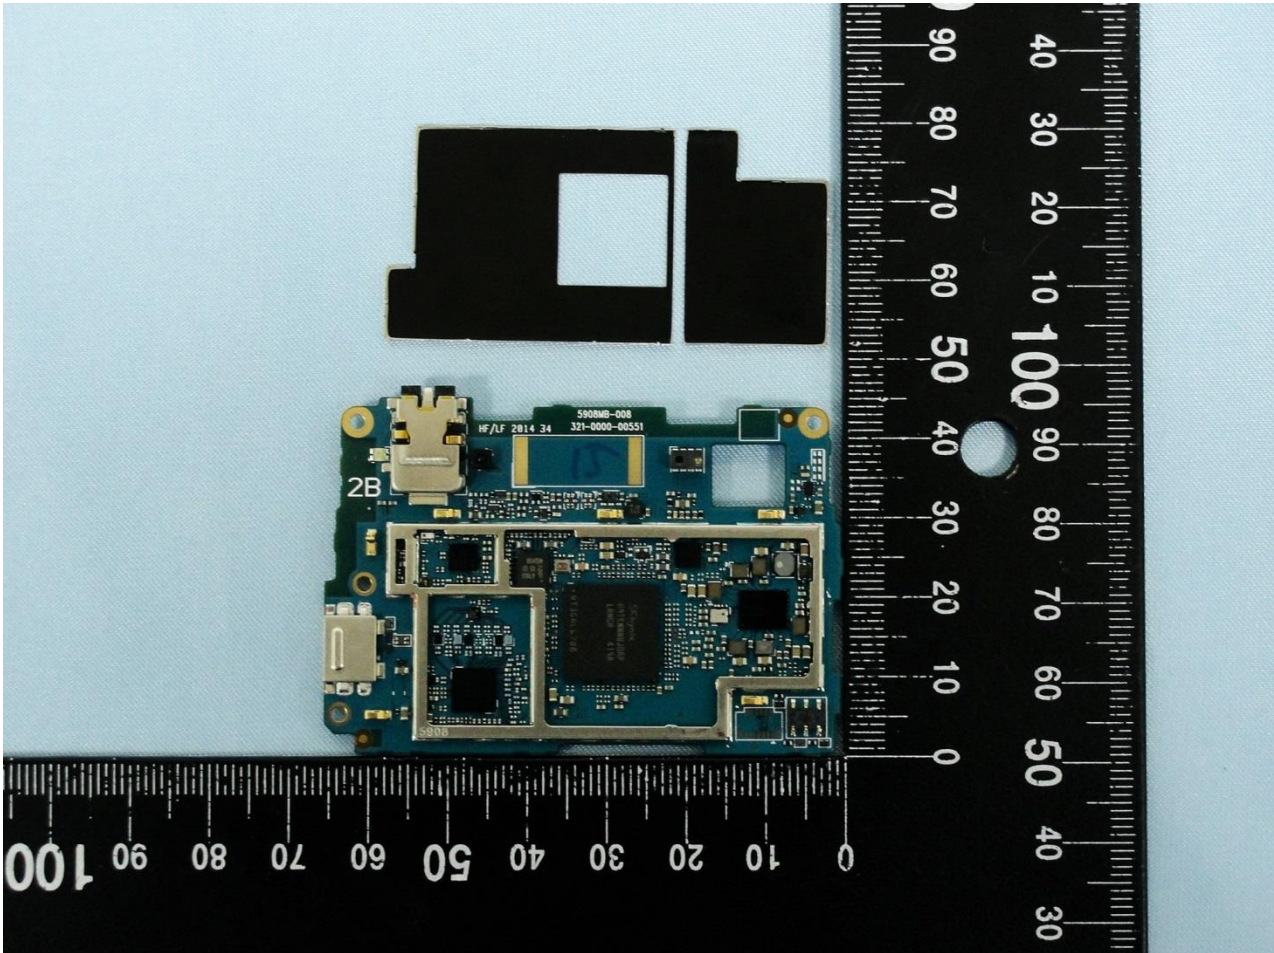

3. Internal Photograph of EUT

Brand Name: SONY / Type Name: PM-0380-BV

Brand Name: SONY / Type Name: PM-0380-BV

Brand Name: SONY / Type Name: PM-0380-BV

Brand Name: SONY / Type Name: PM-0380-BV

Brand Name: SONY / Type Name: PM-0380-BV

Brand Name: SONY / Type Name: PM-0380-BV

Brand Name: SONY / Type Name: PM-0380-BV

Brand Name: SONY / Type Name: PM-0380-BV

Brand Name: SONY / Type Name: PM-0380-BV

Brand Name: SONY / Type Name: PM-0380-BV