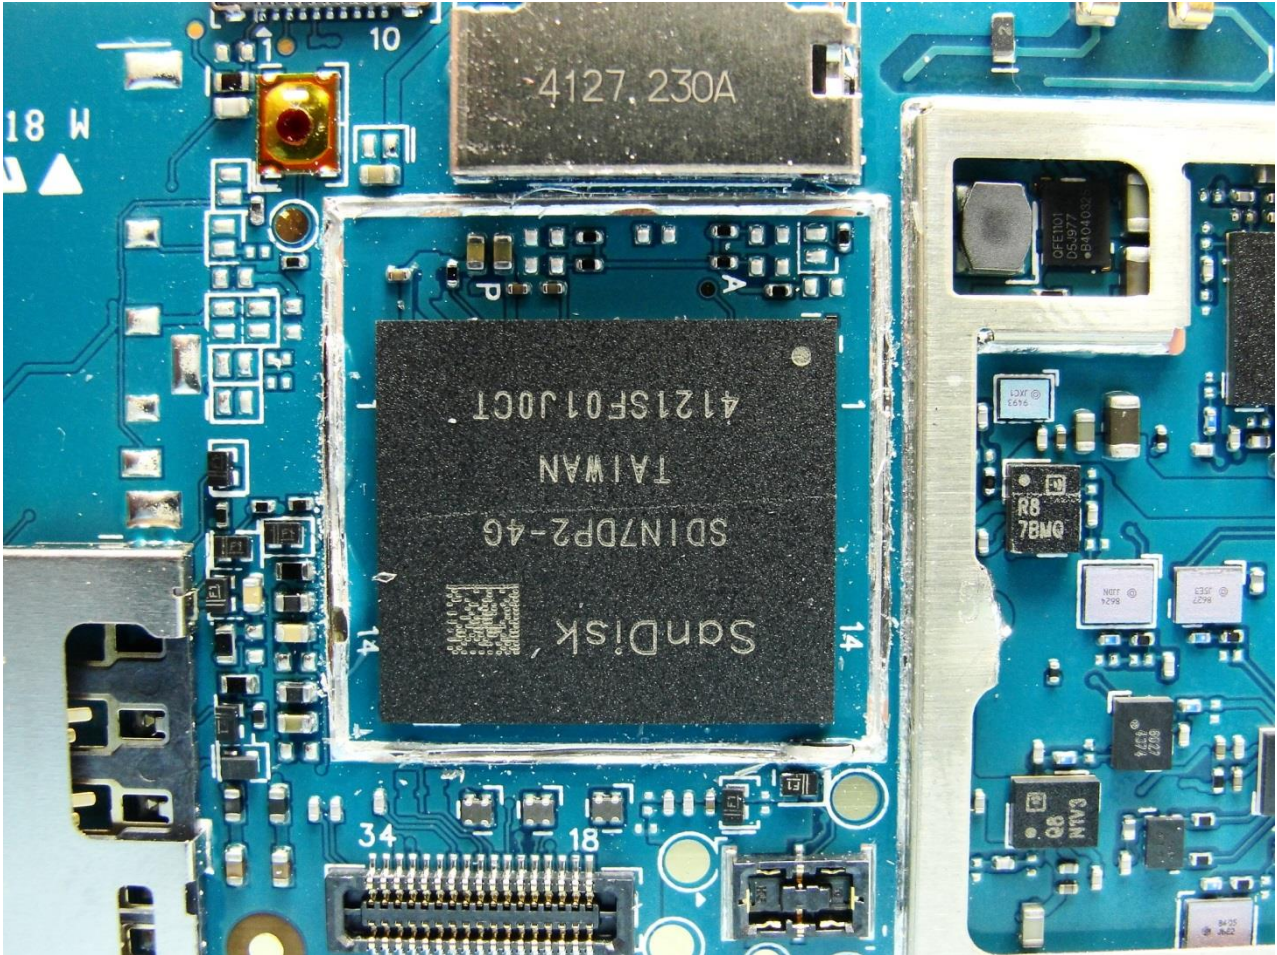

Brand Name: SONY / Type Name: PM-0380-BV

Brand Name: SONY / Type Name: PM-0380-BV

Brand Name: SONY / Type Name: PM-0380-BV

Brand Name: SONY / Type Name: PM-0380-BV

Brand Name: SONY / Type Name: PM-0380-BV

Brand Name: SONY / Type Name: PM-0380-BV

Brand Name: SONY / Type Name: PM-0380-BV

Brand Name: SONY / Type Name: PM-0380-BV

Brand Name: SONY / Type Name: PM-0380-BV

WWAN Antenna

Brand Name: SONY / Type Name: PM-0380-BV