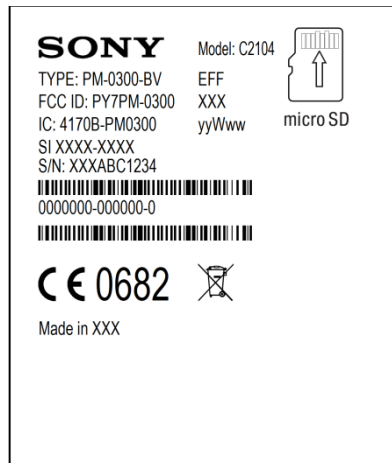

FCC ID Label

Applies to FCC ID PY7PM-0300

Label layout

Label location

1. Remove the battery cover on the rear side of the product
2. Remove the battery
3. The label is located behind the battery