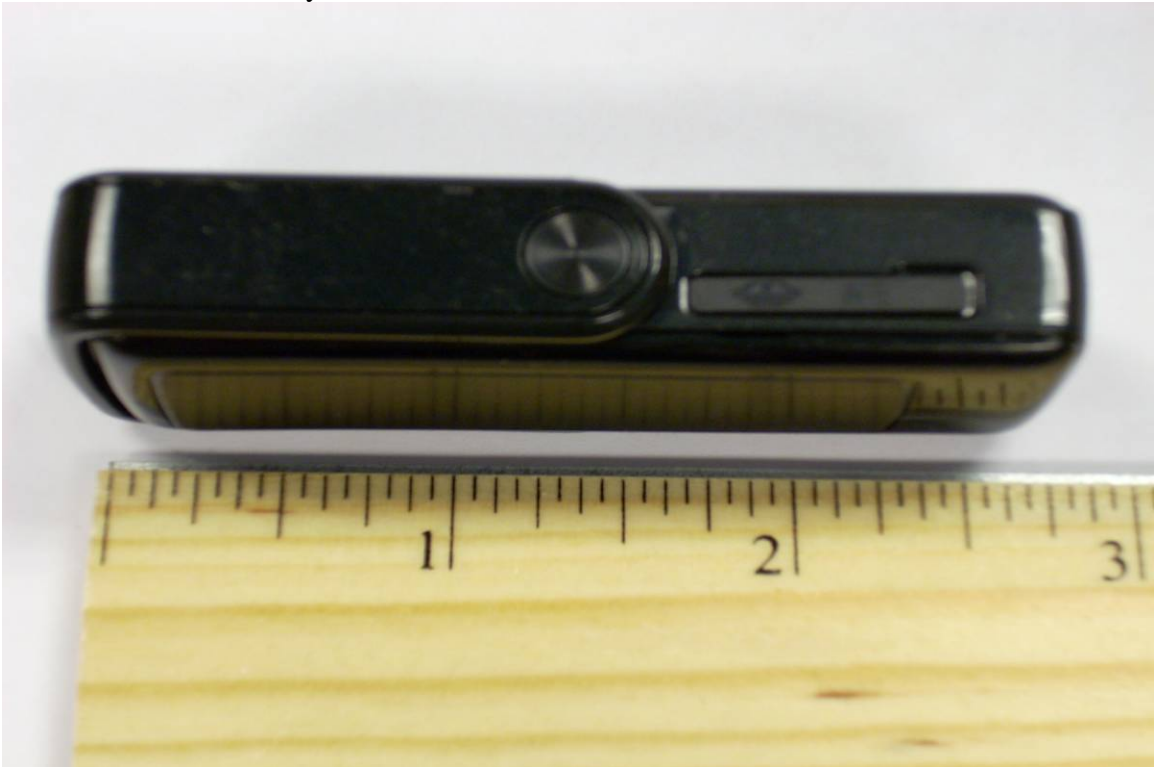

MD400G EXTERNAL PHOTOS  
Side-View with Memory Card slot

Side view no memory slot

Bottom View

Top View

Top View with USB extended to operating mode