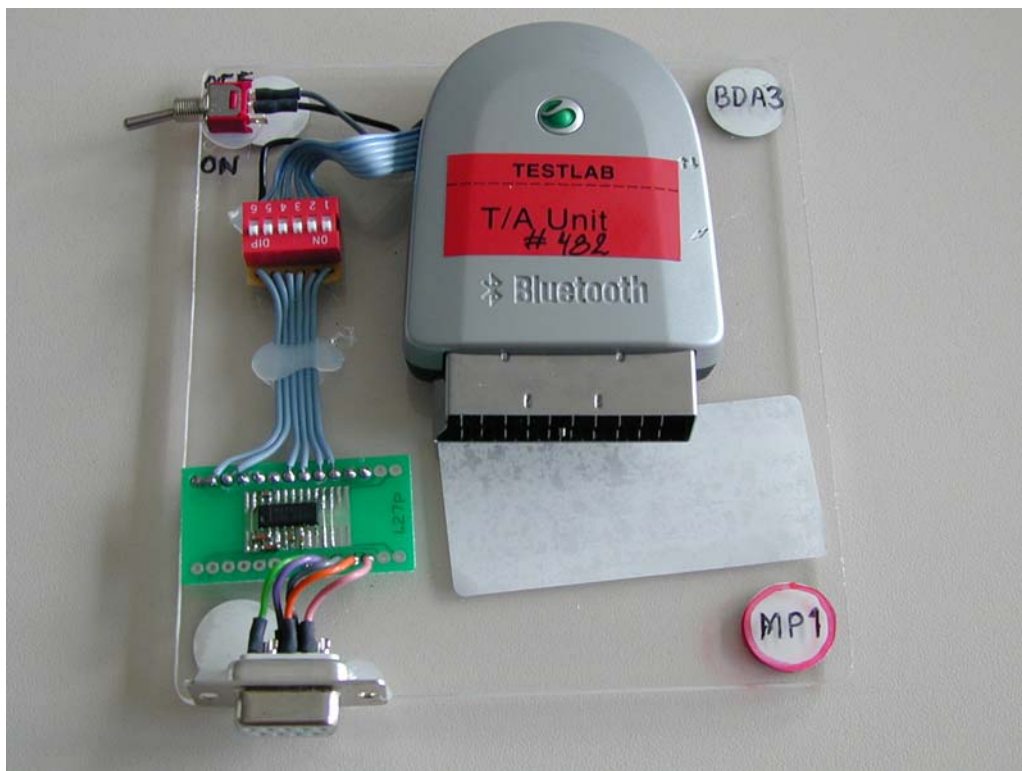

#### 4    Photographs

# SRD-Testreport

CETECOM ICT Services GmbH Saarbruecken, Germany

Test report No.: 2-3560-01-03\_04

Date: 2004-04-19

Page 42 of 46

(conducted sample)

(rad. Sample)

(used power supply)