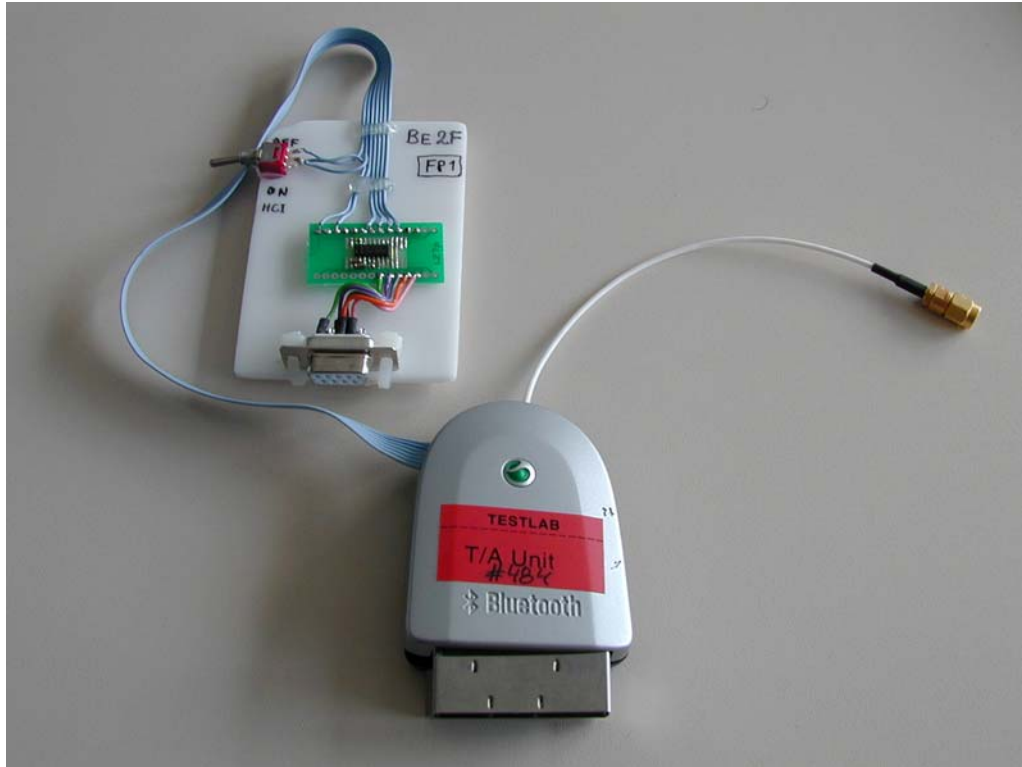

#### 4    Photographs

# SRD-Testreport

CETECOM ICT Services GmbH Saarbruecken, Germany

Test report No.: 2-3560-01-03\_04

Date: 2004-04-19

Page 42 of 46

(conducted sample)

(rad. Sample)

(used power supply)