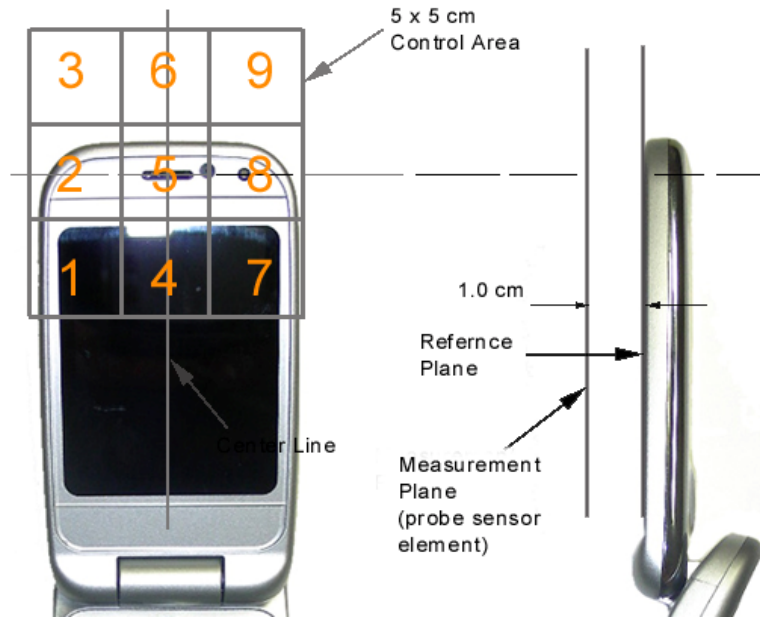

Figure 17-1

Figure 17-2

FCC ID: PY7A3252022	 PCTEST	HAC (RF EMISSIONS) TEST REPORT	 Sony Ericsson	Reviewed by: Quality Manager
HAC Filename: 0708210902-R1.PY7	Test Dates: August 21 - 23, 2007	EUT Type: 850/1900 GSM/WCDMA Phone with Bluetooth		Page 73 of 74

Figure 17-3 5x5 Scan grid above WD

Figure 17-4 E-Field WD Scan overlay

Figure 17-5 H-Field WD Scan overlay

FCC ID: PY7A3252022	 PCTEST	HAC (RF EMISSIONS) TEST REPORT	 Sony Ericsson	Reviewed by: Quality Manager
HAC Filename: 0708210902-R1.PY7	Test Dates: August 21 - 23, 2007	EUT Type: 850/1900 GSM/WCDMA Phone with Bluetooth		Page 74 of 74