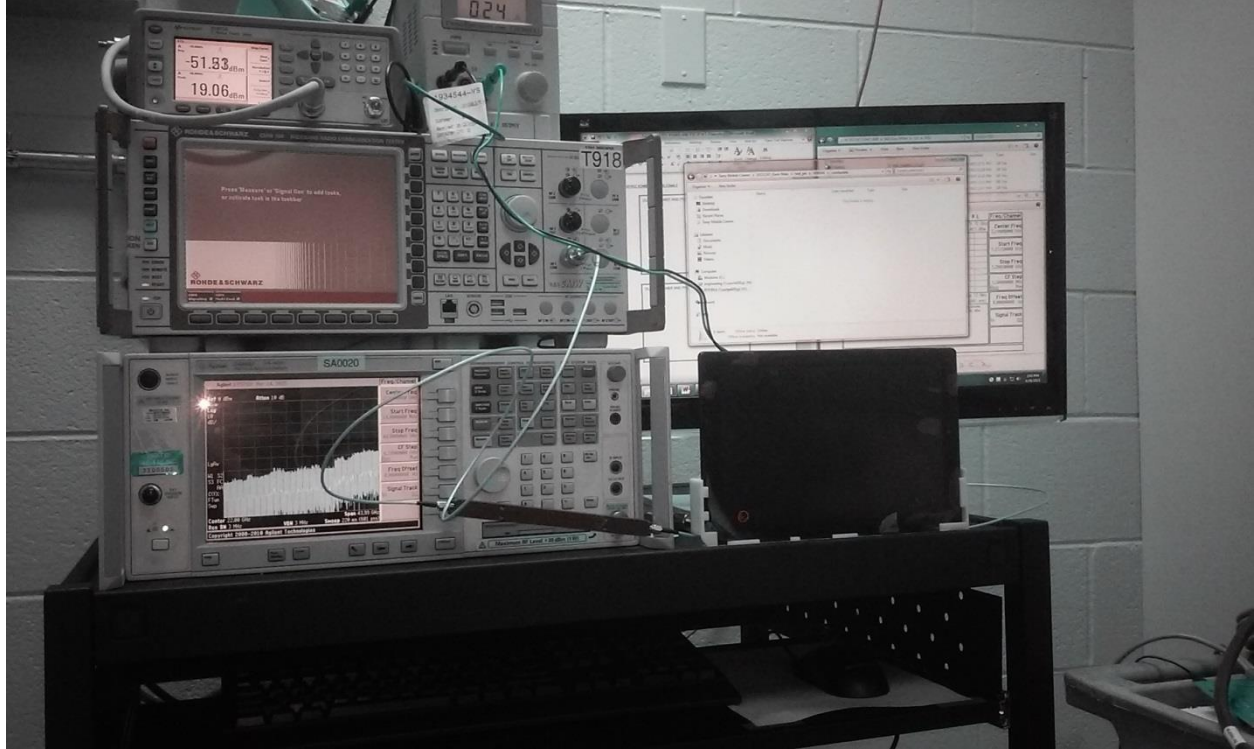

12. SETUP PHOTOS

ANTENNA PORT CONDUCTED RF MEASUREMENT SETUP

RADIATED RF MEASUREMENT SETUP FOR PORTABLE CONFIGURATION

ENVIRONMENTAL CHAMBER PHOTO

END OF REPORT