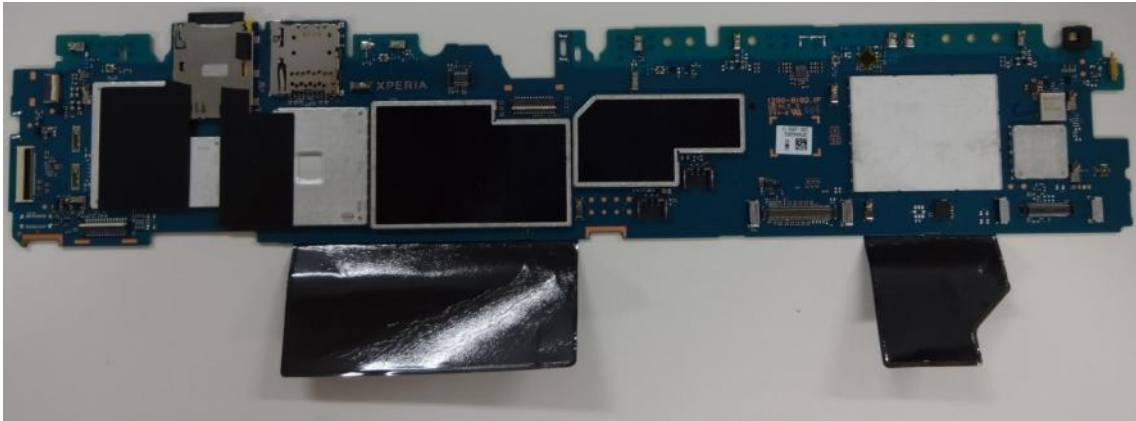

Sony Mobile Communications
Prepared by

Contents responsible if other than preparer

Approved by
SEM/CGVOHCA AKINORI YAMADA

PY7-TM0063: Internal Photos:

Without Rear Panel

LCD – Rear side

Sony Mobile Communications
Prepared by

Contents responsible if other than preparer

Approved by
SEM/CGVOHCA AKINORI YAMADA

With PWB

Without PWB

Sony Mobile Communications
Prepared by

Contents responsible if other than preparer

Approved by
SEM/CGVOHCA AKINORI YAMADA

Internal PWB with/without Shield cases – Front (LCD)-side:

Internal PWB with Shield cases (Front-side)

Internal PWB - Rear-side

Sony Mobile Communications
Prepared by

Document number
9/0360-1/FCP 119 1495/4 Uen