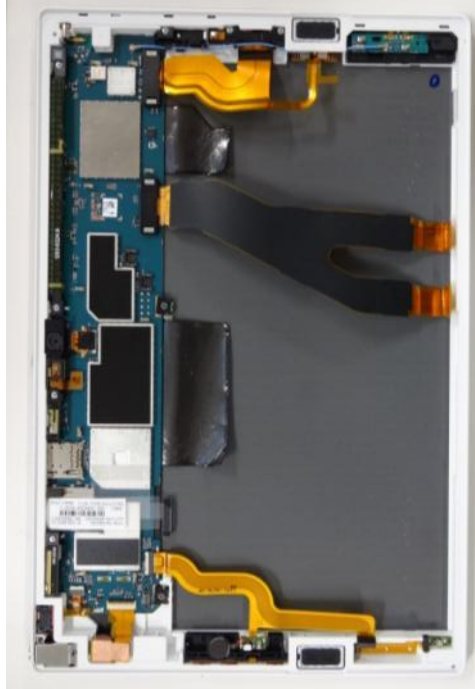

Sony Mobile Communications
Prepared by

Contents responsible if other than preparer

Approved by
SEM/CGVOHCA AKINORI YAMADA

With PWB