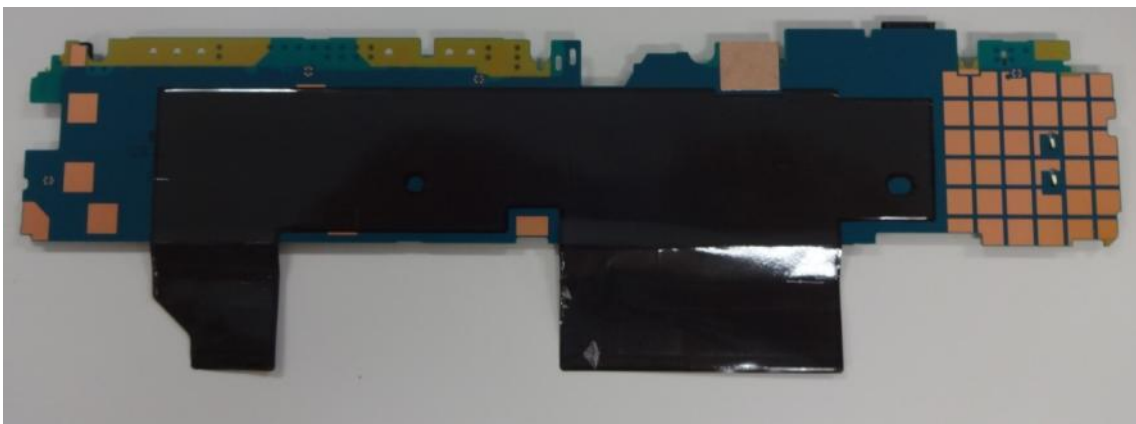

Sony Mobile Communications
Prepared by

Contents responsible if other than preparer

Approved by
SEM/CGVOHCA AKINORI YAMADA

PY7-TM0063: Internal Photos:

Without Rear Panel

LCD – Rear side

Sony Mobile Communications
Prepared by

Internal PWB with/without Shield cases – Front (LCD)-side:

Internal PWB with Shield cases (Front-side)

Internal PWB - Rear-side

Sony Mobile Communications
Prepared by

Document number
9/0360-1/FCP 119 1495/4 Uen