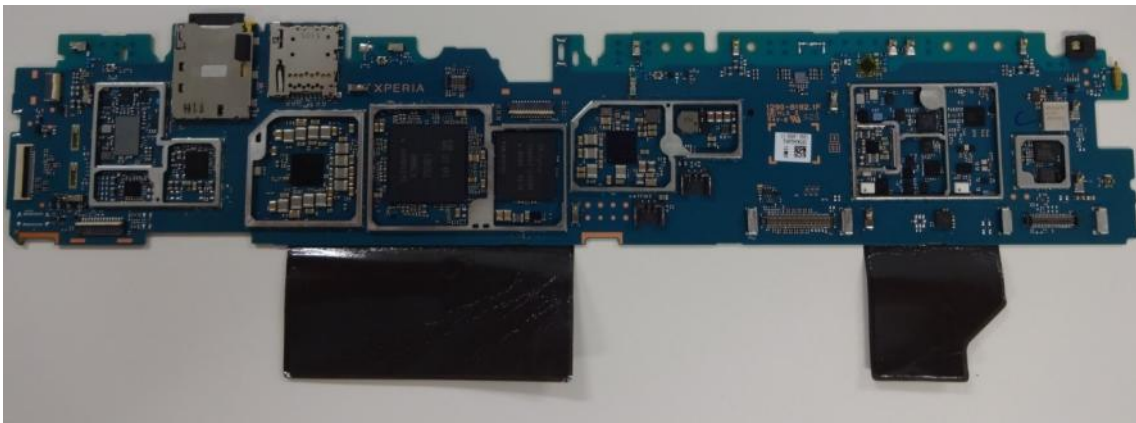

Sony Mobile Communications
Prepared by

Contents responsible if other than preparer

Approved by
SEM/CGVOHCA AKINORI YAMADA

PY7-TM0063: Internal Photos:

Without Rear Panel

LCD – Rear side

Sony Mobile Communications
Prepared by

Contents responsible if other than preparer

Approved by
SEM/CGVOHCA AKINORI YAMADA

With PWB

Without PWB

Sony Mobile Communications
Prepared by

Contents responsible if other than preparer

Approved by
SEM/CGVOHCA AKINORI YAMADA

Internal PWB with/without Shield cases – Front (LCD)-side:

Internal PWB with Shield cases (Front-side)

Internal PWB - Rear-side

Sony Mobile Communications
Prepared by

Document number
9/0360-1/FCP 119 1495/4 Uen