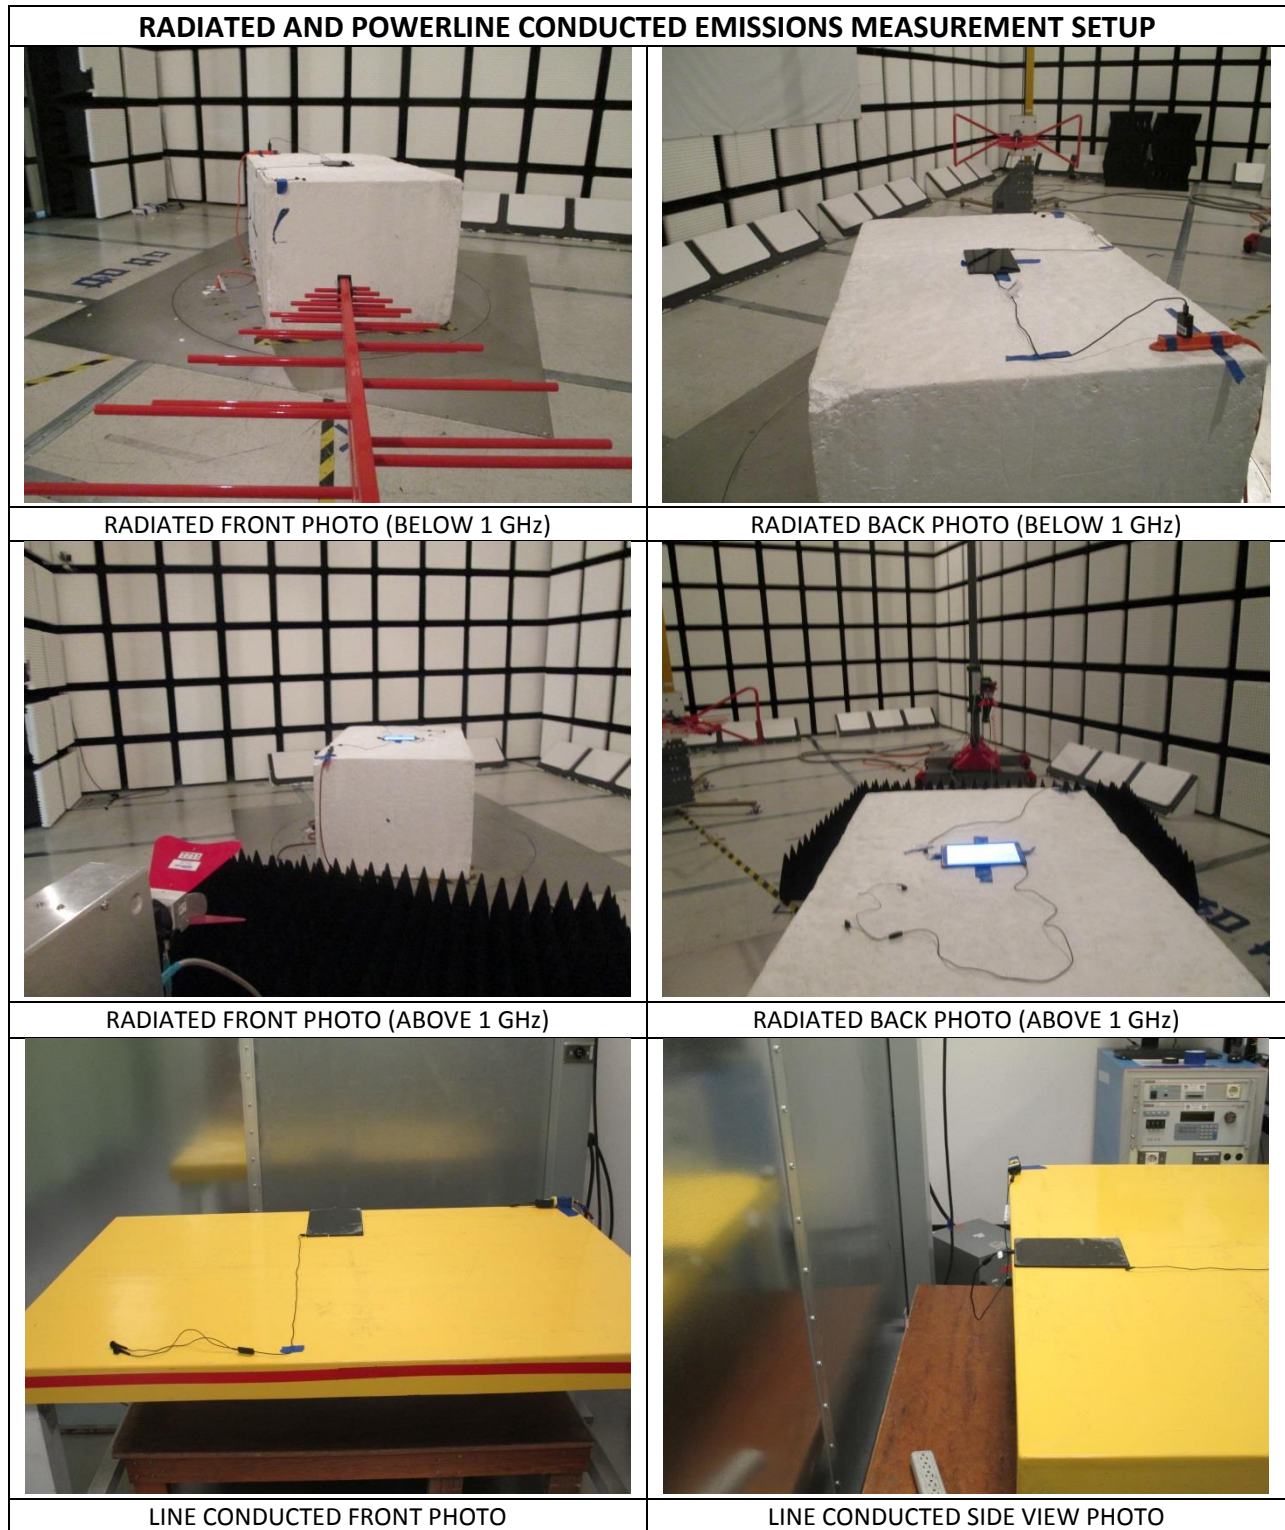

10. SETUP PHOTOS

**ANTENNA PORT CONDUCTED RF MEASUREMENT SETUP AND
RADIATED RF MEASUREMENT SETUP FOR PORTABLE CONFIGURATION**

ANTENNA PORT CONDUCTED PHOTO

X-AXIS FRONT PHOTO

Y-AXIS FRONT PHOTO

Z-AXIS FRONT PHOTO