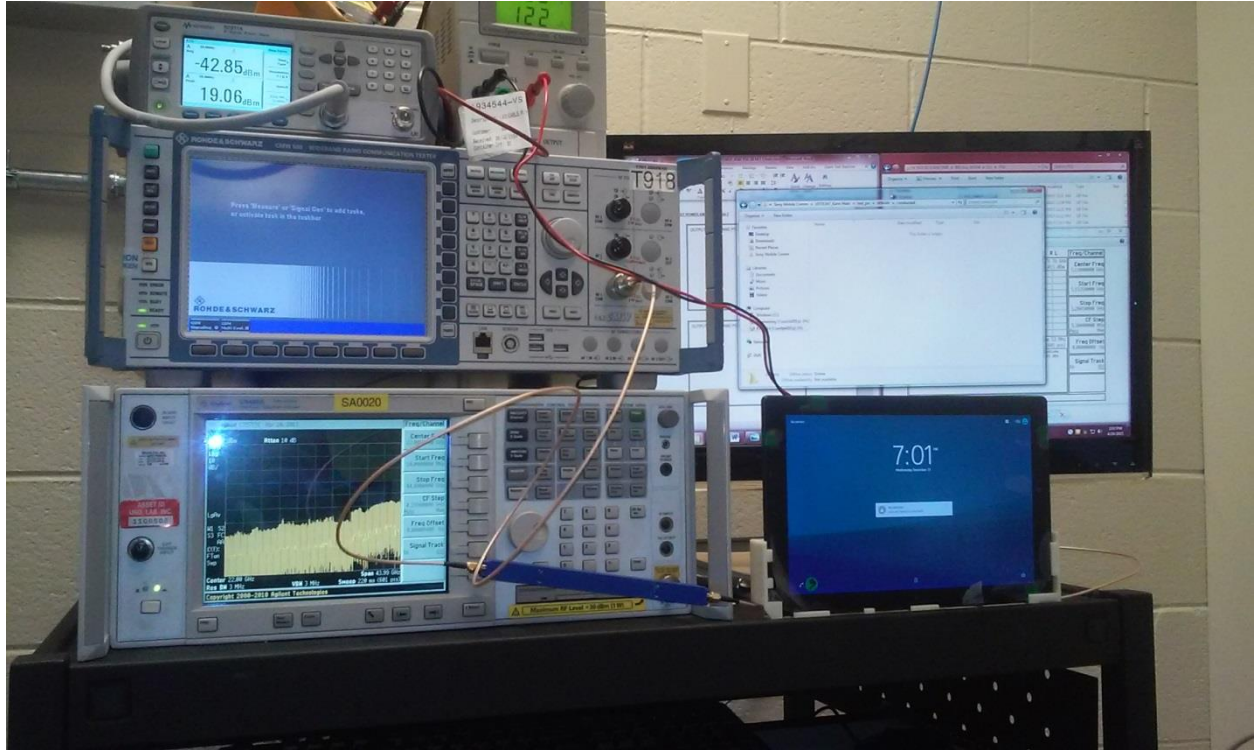

12. SETUP PHOTOS

ANTENNA PORT CONDUCTED RF MEASUREMENT SETUP

RADIATED RF MEASUREMENT SETUP FOR PORTABLE CONFIGURATION (X AXIS FRONT)

RADIATED RF MEASUREMENT SETUP FOR PORTABLE CONFIGURATION (X AXIS REAR)

RADIATED RF MEASUREMENT SETUP FOR PORTABLE CONFIGURATION (Y AXIS FRONT)

RADIATED RF MEASUREMENT SETUP FOR PORTABLE CONFIGURATION (Y AXIS REAR)

ENVIRONMENTAL CHAMBER PHOTO

END OF REPORT