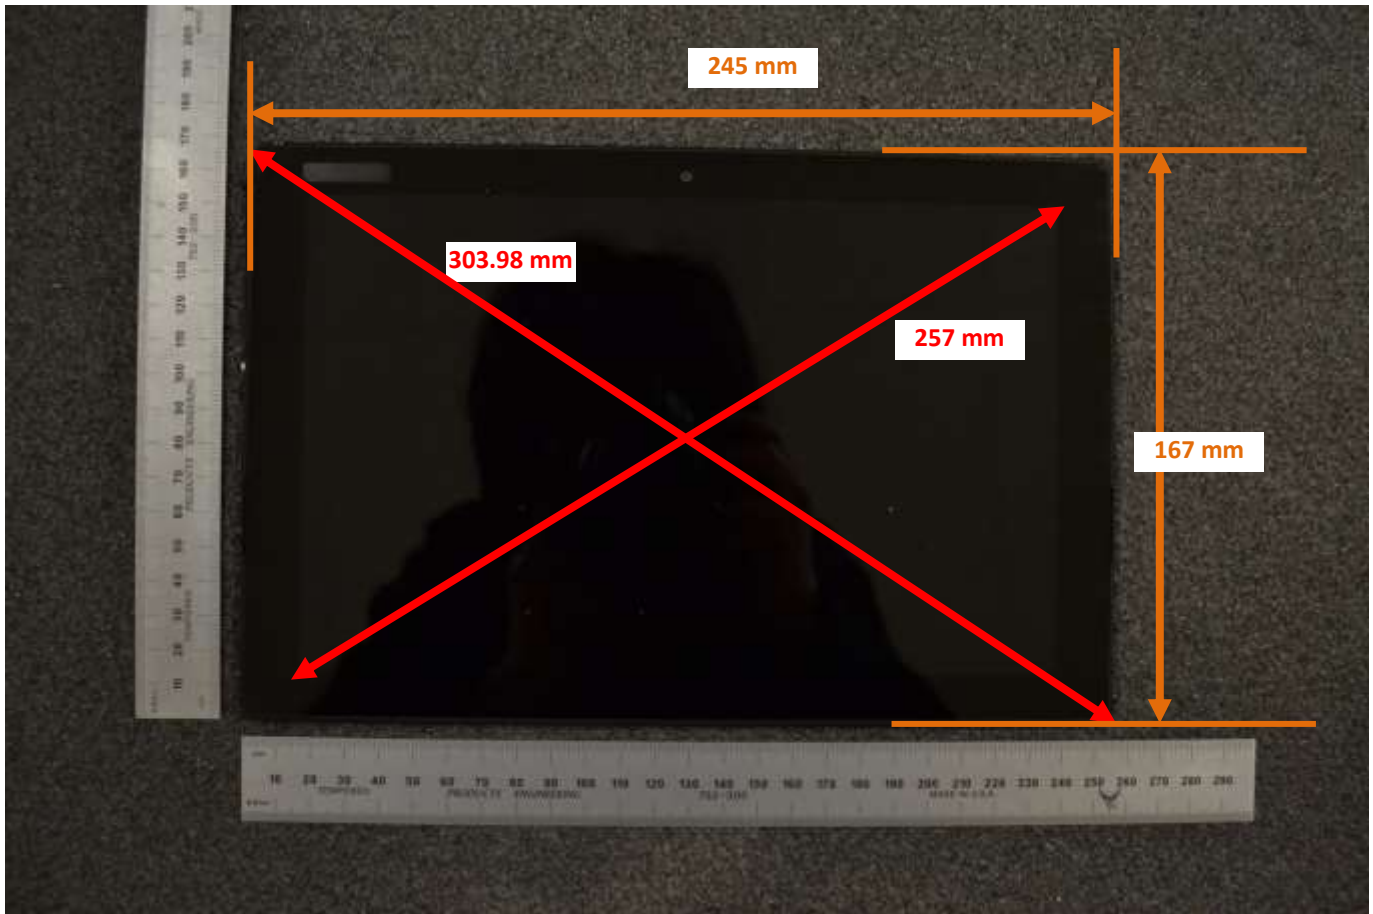

DUT and SAR Set-up Photos

Overall Dimensions

Front View of the DUT

Rear View of the DUT

Front View of the Keyboard (Accessory)

Rear View of the Keyboard (Accessory)

EUT with Keyboard (Laptop Mode)

Setup Photos

Handset Vertical and Horizontal Reference Lines

Standalone Conditions

Rear @ 0mm

Rear @ 22mm

Rear @ 0mm with Keyboard (Accessory)

Edge 1 @ 0mm

Edge 1 @ 22mm

Edge 1 @ 0mm with Keyboard (Accessory)

Edge 2 @ 0mm

Edge 2 @ 22mm

Antenna Dimensions & Separation Distances