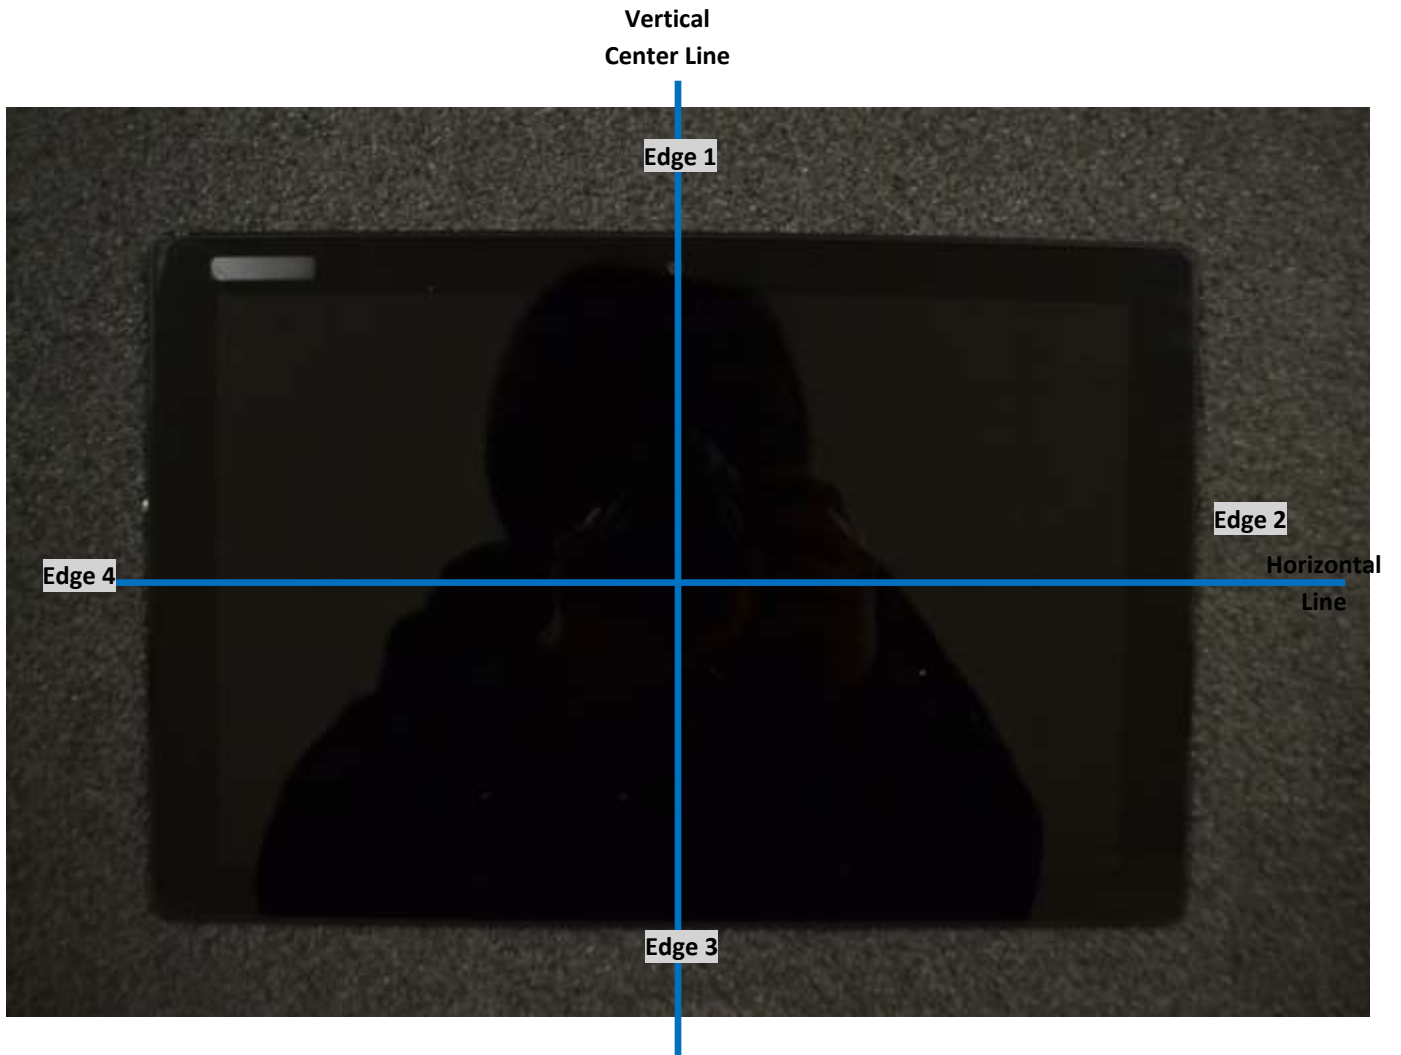

DUT and SAR Set-up Photos

Overall Dimensions

Front View of the DUT

Rear View of the DUT

Front View of the Keyboard (Accessory)

Rear View of the Keyboard (Accessory)

EUT with Keyboard (Laptop Mode)

Setup Photos

Handset Vertical and Horizontal Reference Lines

Standalone Conditions

Rear @ 0mm

Rear @ 22mm

Rear @ 0mm with Keyboard (Accessory)

Edge 1 @ 0mm

Edge 1 @ 22mm

Edge 1 @ 0mm with Keyboard (Accessory)

Edge 2 @ 0mm

Edge 2 @ 22mm

Antenna Dimensions & Separation Distances