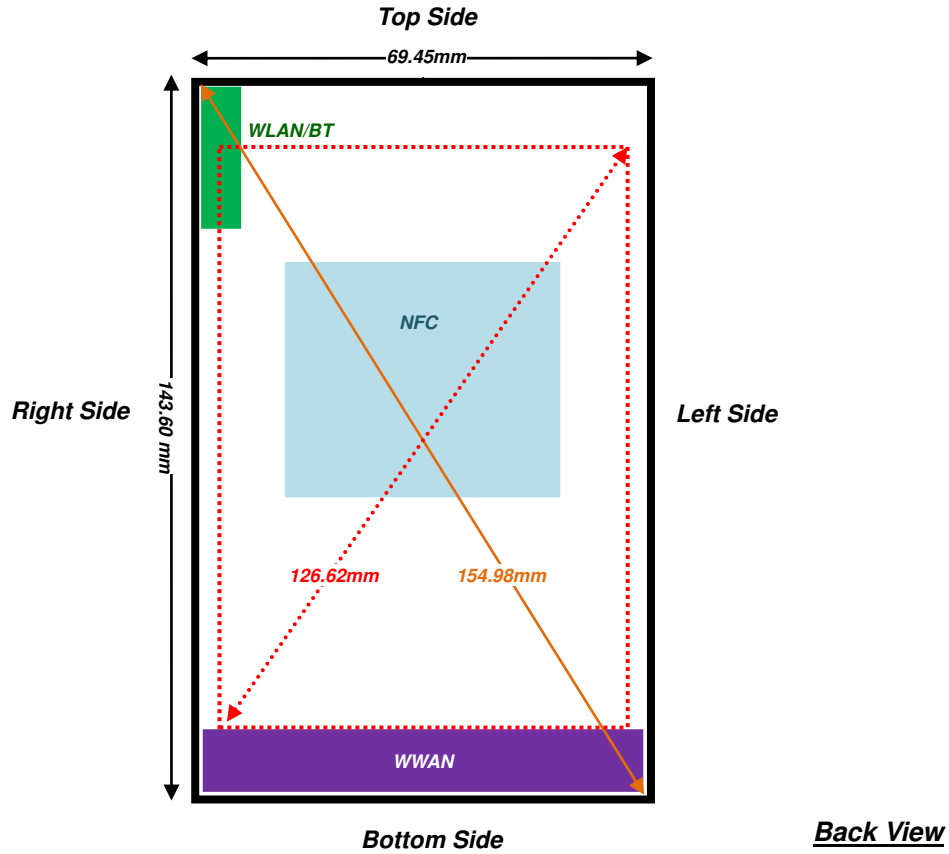

Appendix D. Antenna Location

External diagonal	154.98 mm
Display diagonal	126.62 mm

Appendix D. SAR Test Setup Photos

Right Cheek

Right Tilted

Left Cheek

Left Tilted

Front, Test Separation 15 mm

Back, Test Separation 15 mm

Front, Test Separation 10 mm

Back, Test Separation 10 mm

Right Side, Test Separation 10 mm

Left Side, Test Separation 10 mm

Bottom Side, Test Separation 10 mm

Top Side, Test Separation 10 mm