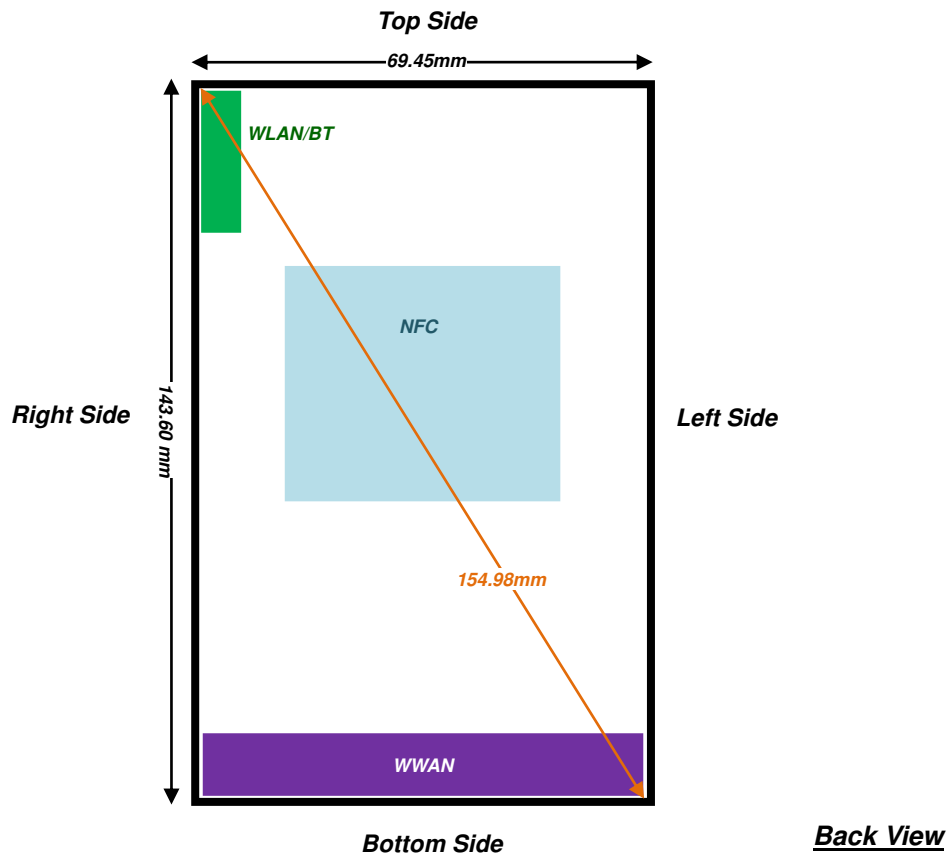

Appendix D. Antenna Location

Appendix D. SAR Test Setup Photos

Right Cheek

Right Tilted

Left Cheek

Left Tilted

Front, Test Separation 15 mm

Back, Test Separation 15 mm

Front, Test Separation 10 mm

Back, Test Separation 10 mm

Right Side, Test Separation 10 mm

Left Side, Test Separation 10 mm

Bottom Side, Test Separation 10 mm

Top Side, Test Separation 10 mm