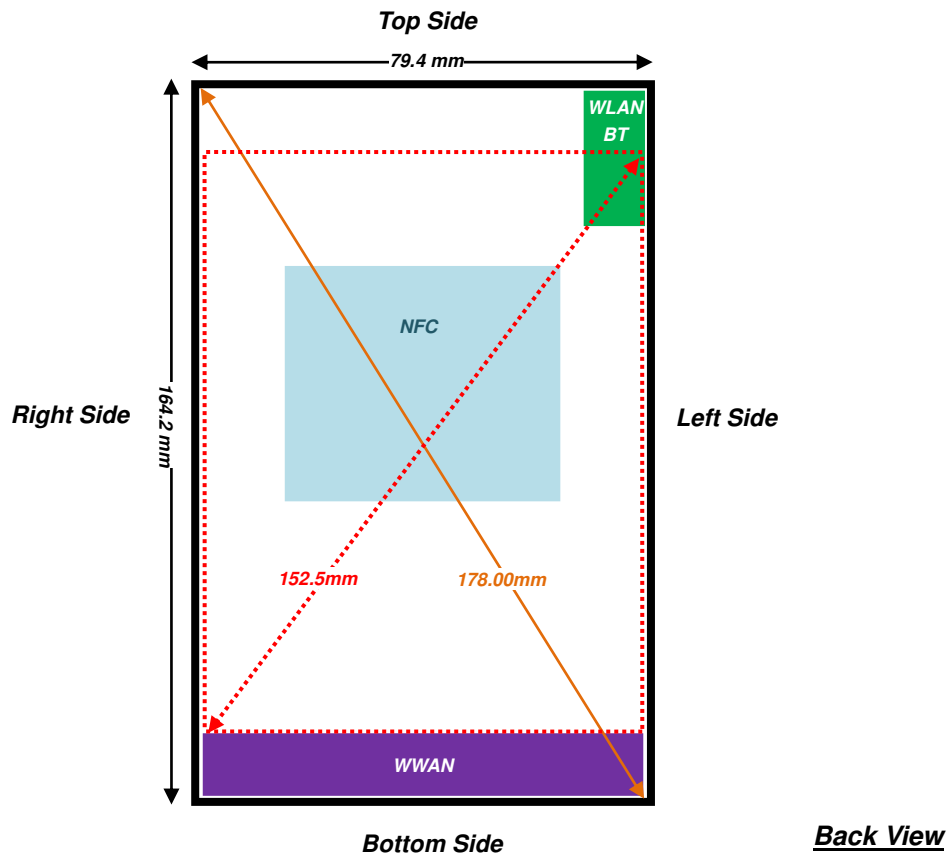

Appendix D. Antenna Location

External diagonal	178 mm
Display diagonal	152.5 mm

Appendix D. SAR Test Setup Photos

Right Cheek

Right Tilted

Left Cheek

Left Tilted

Front, Test Separation 0 mm

Back, Test Separation 0 mm

Top Side, Test Separation 0 mm

Left Side, Test Separation 0 mm

Front, Test Separation 10 mm

Back, Test Separation 10 mm

Left Side, Test Separation 10 mm

Right Side, Test Separation 10 mm

Top Side, Test Separation 10 mm

Bottom Side, Test Separation 10 mm

Front, Test Separation 15 mm

Back, Test Separation 15 mm