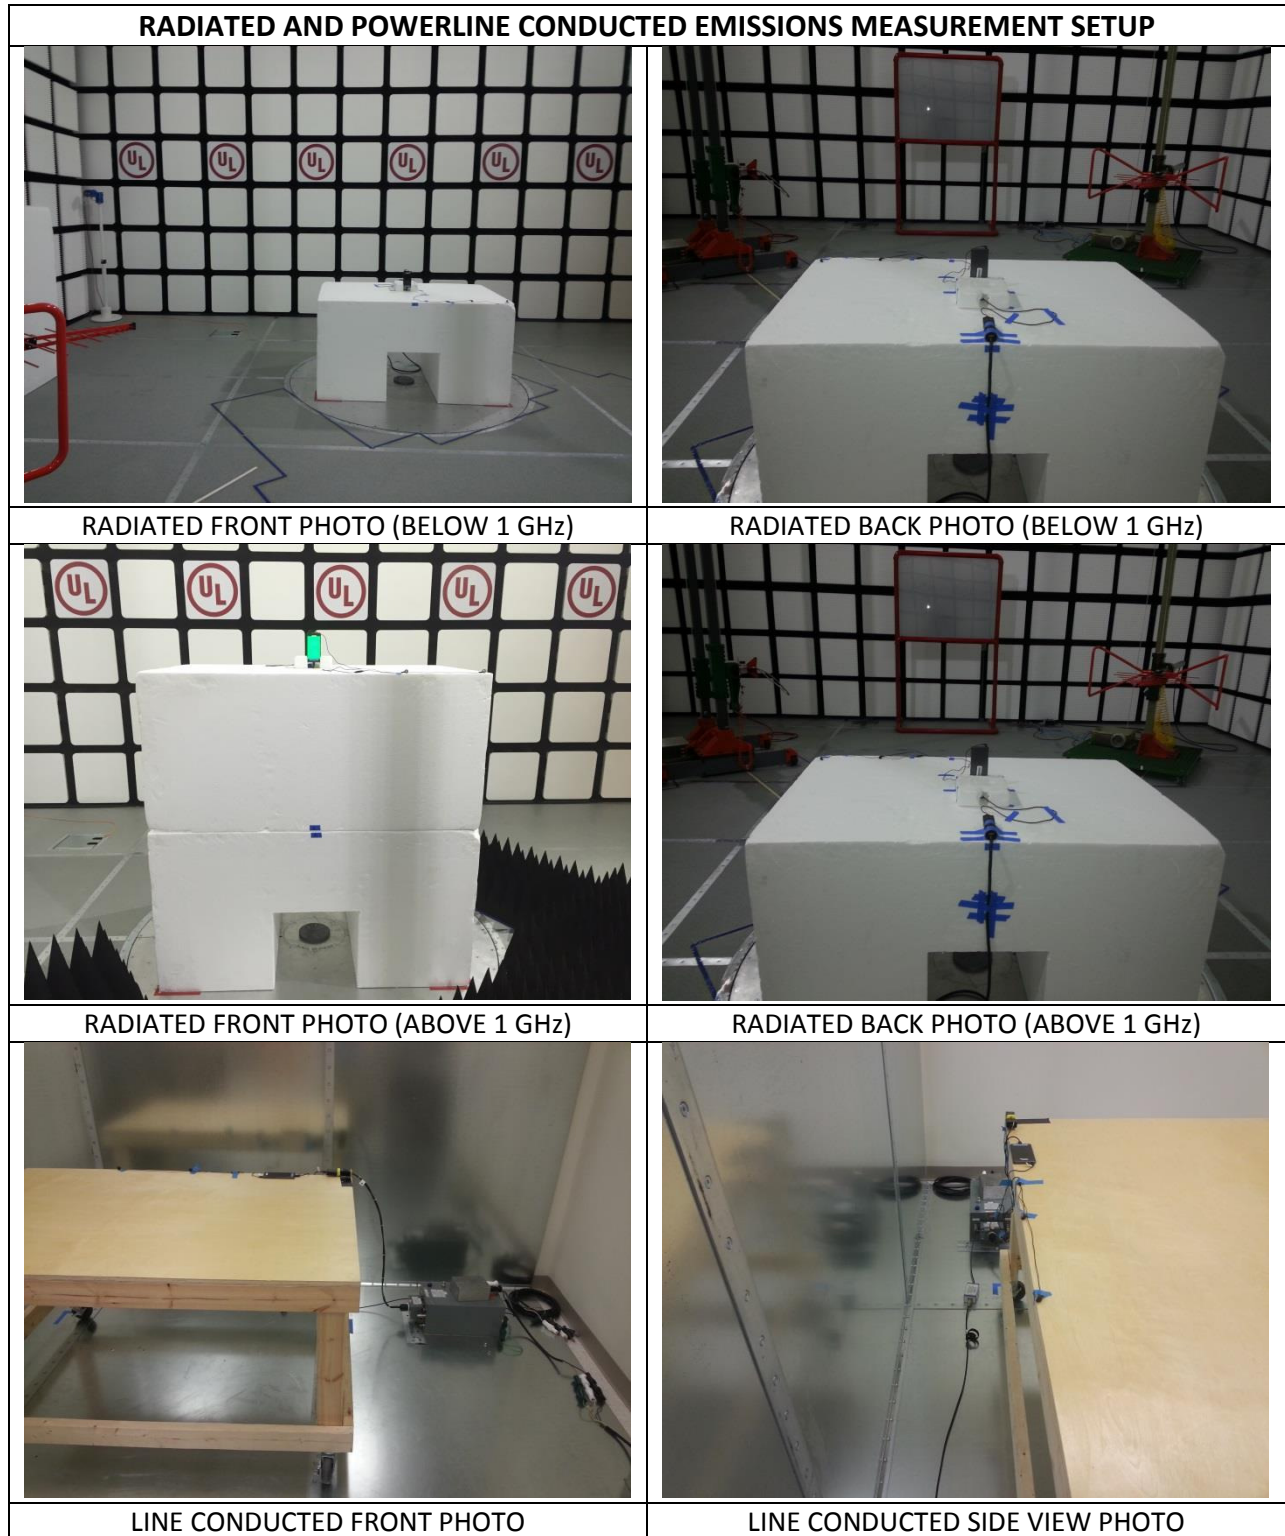

11. SETUP PHOTOS

**ANTENNA PORT CONDUCTED RF MEASUREMENT SETUP AND
RADIATED RF MEASUREMENT SETUP FOR PORTABLE CONFIGURATION**

ANTENNA PORT CONDUCTED PHOTO

X-AXIS FRONT PHOTO

Y-AXIS FRONT PHOTO

Z-AXIS FRONT PHOTO