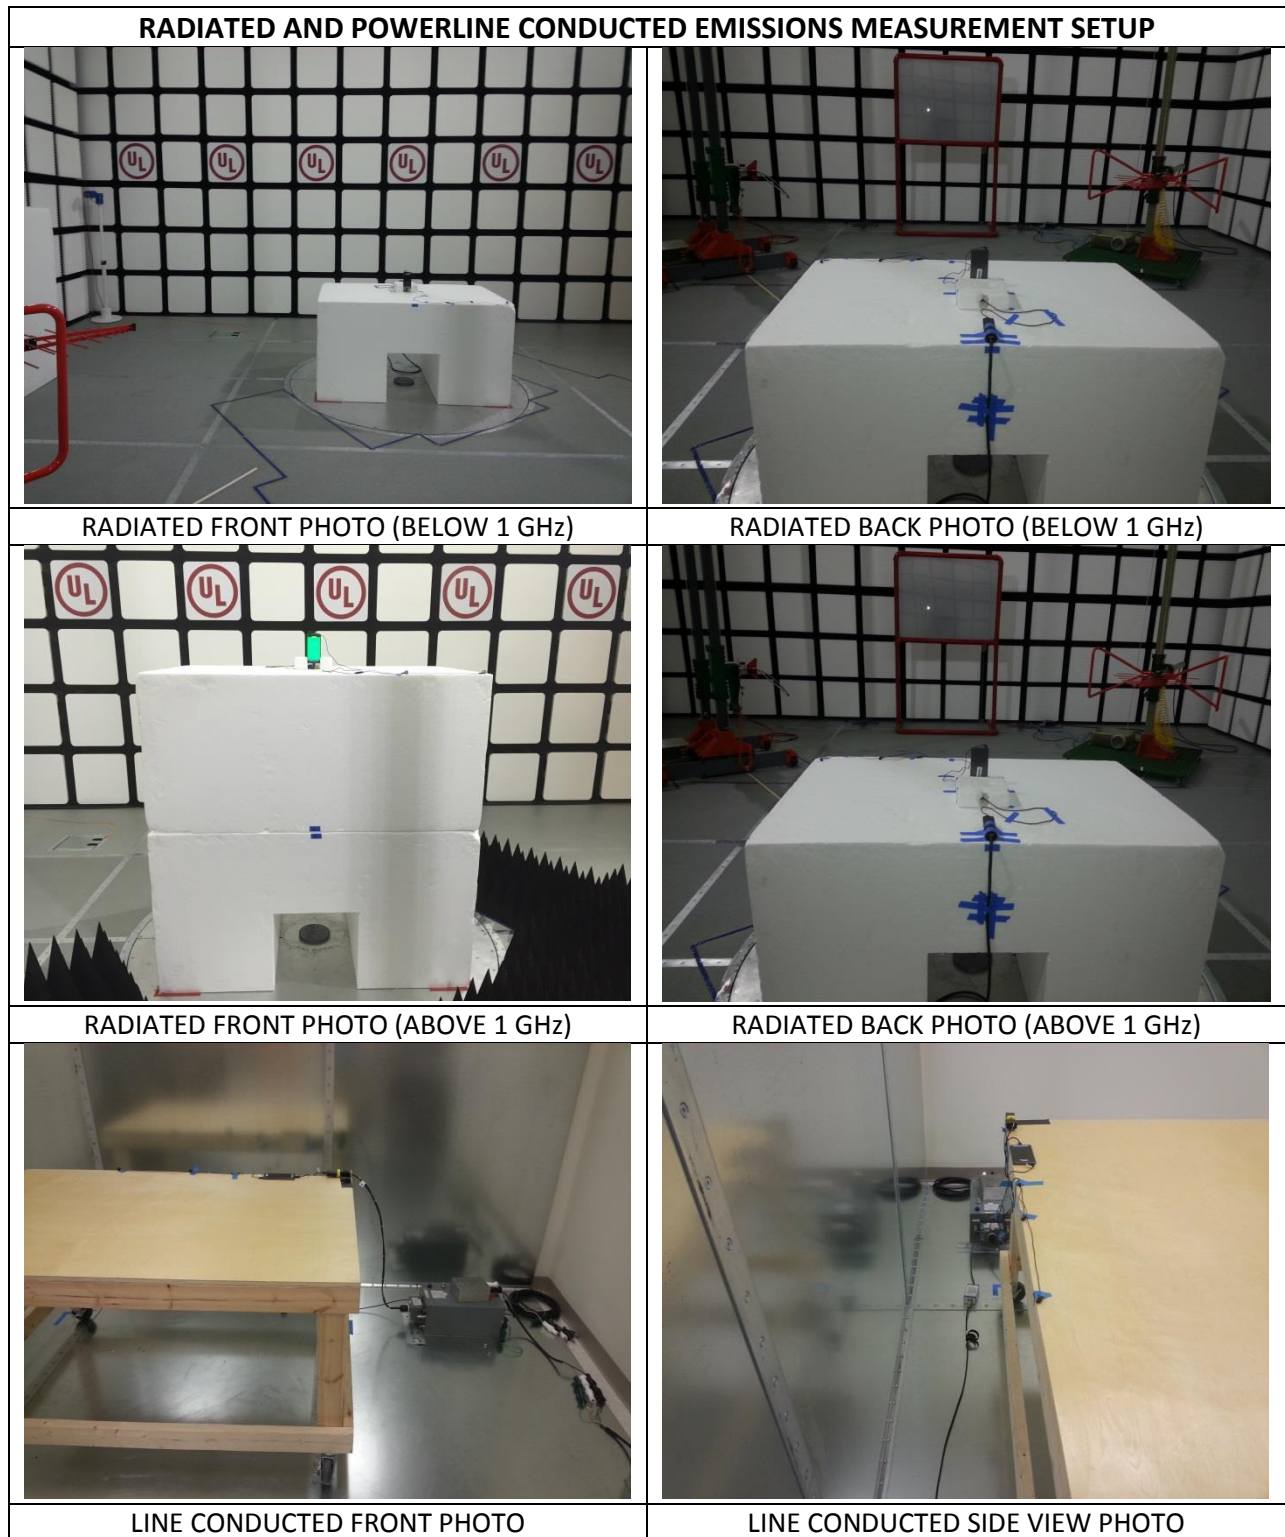

11. SETUP PHOTOS

**ANTENNA PORT CONDUCTED RF MEASUREMENT SETUP AND
RADIATED RF MEASUREMENT SETUP FOR PORTABLE CONFIGURATION**

ANTENNA PORT CONDUCTED PHOTO

X-AXIS FRONT PHOTO

Y-AXIS FRONT PHOTO

Z-AXIS FRONT PHOTO