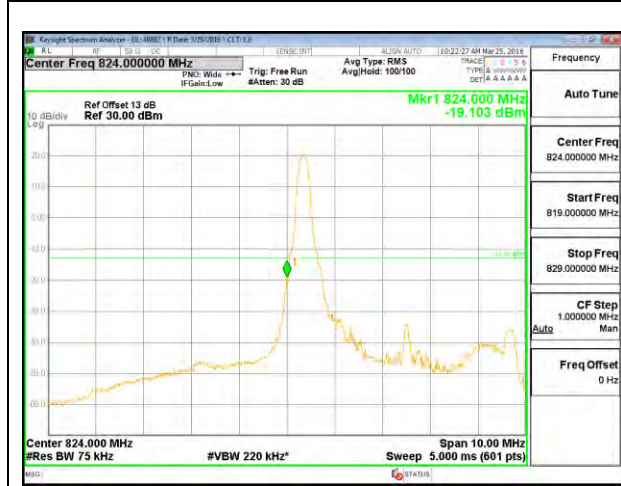

LTE B26 5MHz 16QAM Low Channel 1RB