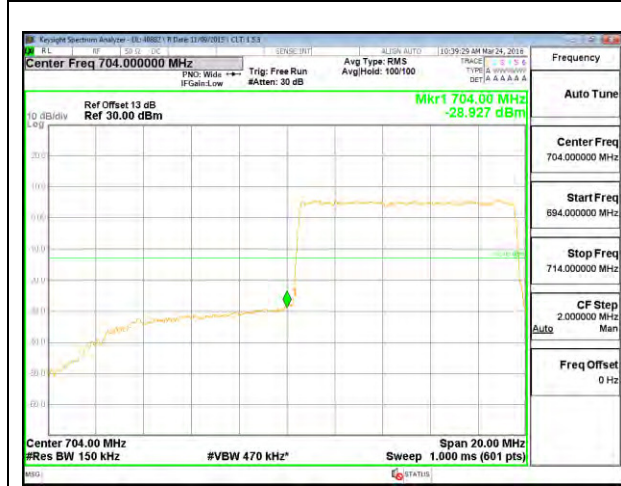

LTE B17 10MHz 16QAM Low Channel FRB