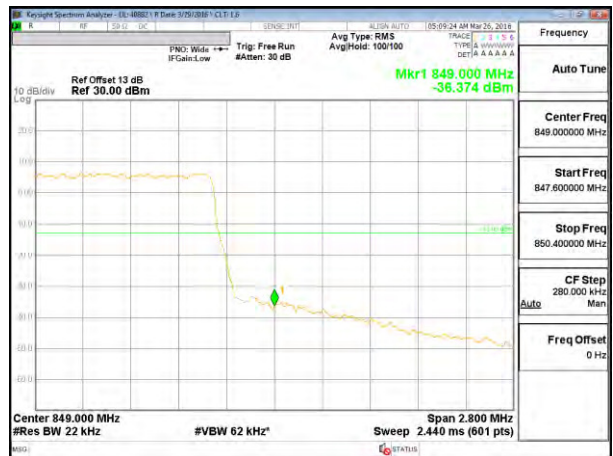

LTE B26 1.4MHz QPSK High Channel 1RB

LTE B26 1.4MHz QPSK Low Channel FRB

LTE B26 1.4MHz QPSK High Channel FRB

LTE B26 1.4MHz 16QAM Low Channel 1RB

LTE B26 1.4MHz 16QAM High Channel 1RB

LTE B26 1.4MHz 16QAM Low Channel FRB