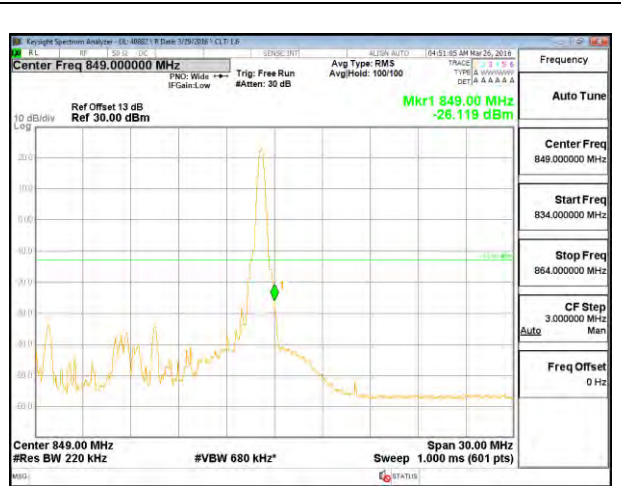

LTE B26 10MHz 16QAM High Channel FRB

LTE B26 15MHz QPSK Low Channel 1RB

LTE B26 15MHz QPSK High Channel 1RB

LTE B26 15MHz QPSK Low Channel FRB

LTE B26 15MHz QPSK High Channel FRB

LTE B26 15MHz 16QAM Low Channel 1RB