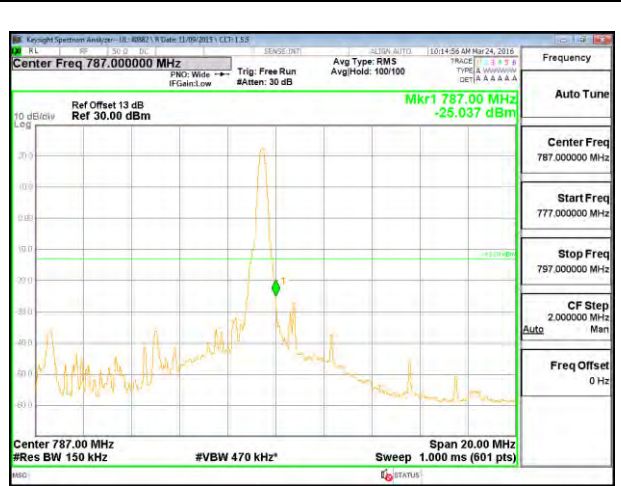

LTE B13 5MHz QPSK High Channel FRB

LTE B13 5MHz 16QAM Low Channel 1RB

LTE B13 5MHz 16QAM High Channel 1RB

LTE B13 5MHz 16QAM Low Channel FRB

LTE B13 5MHz 16QAM High Channel FRB

LTE B13 10MHz QPSK Low Channel 1RB