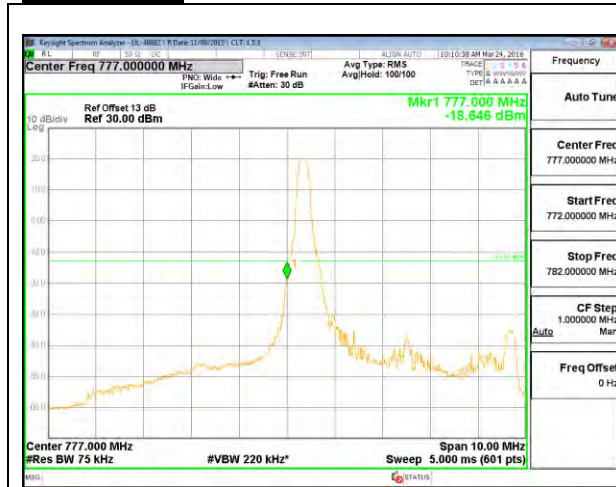

LTE B12 10MHz 16QAM High Channel 1RB

LTE B12 10MHz 16QAM Low Channel FRB

LTE B12 10MHz 16QAM High Channel FRB

LTE Band 13

LTE B13 5MHz QPSK Low Channel 1RB

LTE B13 5MHz QPSK High Channel 1RB

LTE B13 5MHz QPSK Low Channel FRB

LTE B13 5MHz QPSK High Channel FRB

LTE B13 5MHz 16QAM Low Channel 1RB

LTE B13 5MHz 16QAM High Channel 1RB

LTE B13 5MHz 16QAM Low Channel FRB

LTE B13 5MHz 16QAM High Channel FRB

LTE B13 10MHz QPSK Low Channel 1RB