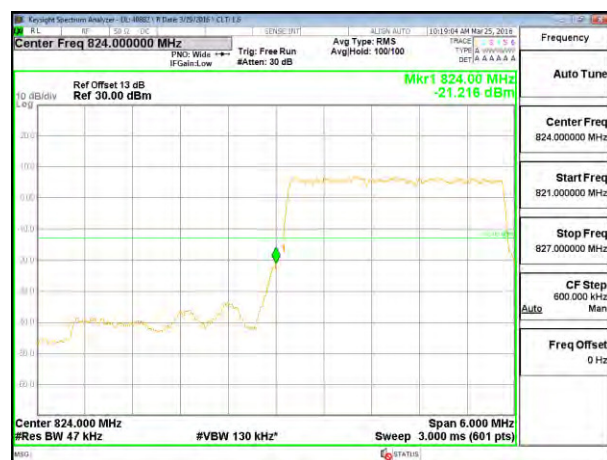

LTE B26 1.4MHz QPSK High Channel 1RB

LTE B26 1.4MHz QPSK Low Channel FRB

LTE B26 1.4MHz QPSK High Channel FRB

LTE B26 1.4MHz 16QAM Low Channel 1RB

LTE B26 1.4MHz 16QAM High Channel 1RB

LTE B26 1.4MHz 16QAM Low Channel FRB

LTE B26 1.4MHz 16QAM High Channel FRB

LTE B26 3MHz QPSK Low Channel 1RB

LTE B26 3MHz QPSK High Channel 1RB

LTE B26 3MHz QPSK Low Channel FRB

LTE B26 3MHz QPSK High Channel FRB

LTE B26 3MHz 16QAM Low Channel 1RB