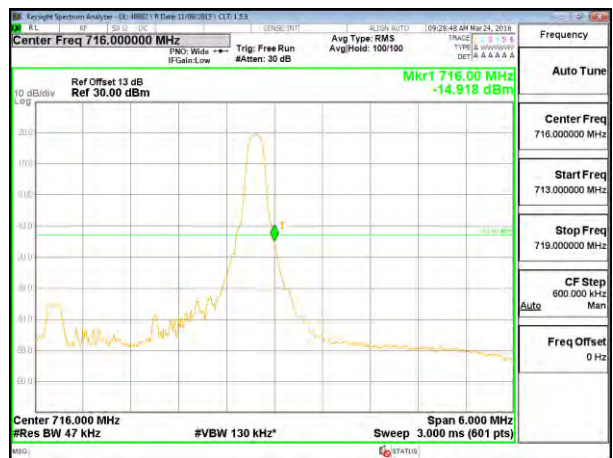

LTE B12 1.4MHz 16QAM High Channel 1RB

LTE B12 1.4MHz 16QAM Low Channel FRB

LTE B12 1.4MHz 16QAM High Channel FRB

LTE B12 3MHz QPSK Low Channel 1RB

LTE B12 3MHz QPSK High Channel 1RB

LTE B12 3MHz QPSK Low Channel FRB