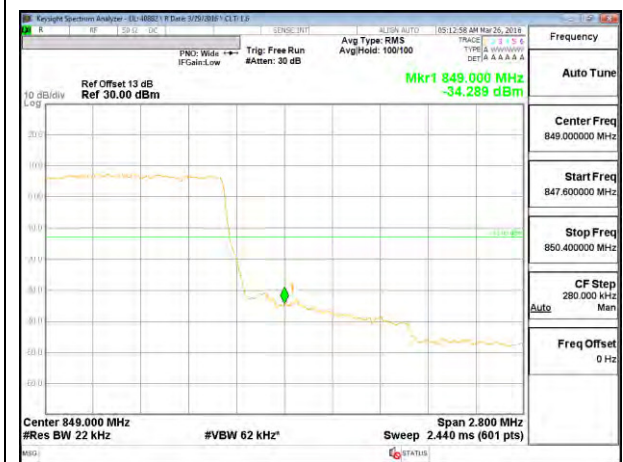

LTE B26 1.4MHz QPSK High Channel FRB