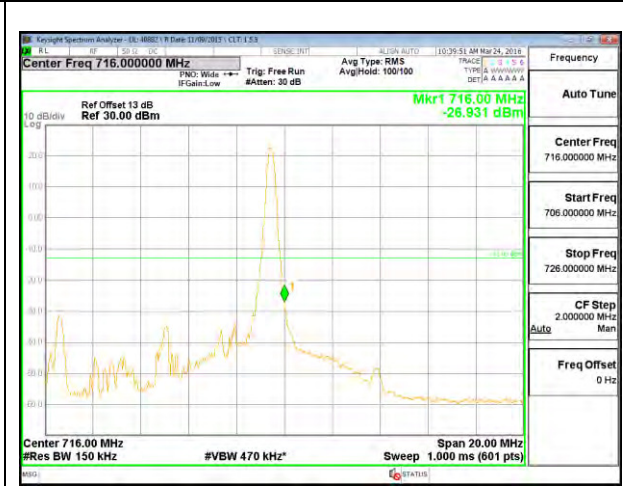

LTE B17 5MHz 16QAM High Channel 1RB

LTE B17 5MHz 16QAM Low Channel FRB

LTE B17 5MHz 16QAM High Channel FRB

LTE B17 10MHz QPSK Low Channel 1RB

LTE B17 10MHz QPSK High Channel 1RB

LTE B17 10MHz QPSK Low Channel FRB