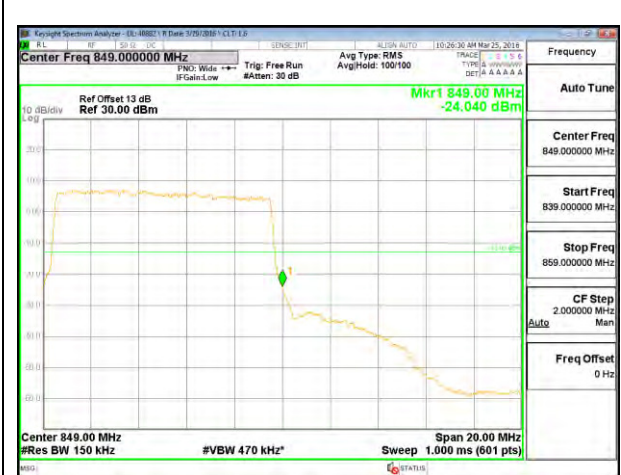

LTE B26 5MHz QPSK High Channel FRB

LTE B26 5MHz 16QAM Low Channel 1RB

LTE B26 5MHz 16QAM High Channel 1RB

LTE B26 5MHz 16QAM Low Channel FRB

LTE B26 5MHz 16QAM High Channel FRB

LTE B26 10MHz QPSK Low Channel 1RB

LTE B26 10MHz QPSK High Channel 1RB

LTE B26 10MHz QPSK Low Channel FRB

LTE B26 10MHz QPSK High Channel FRB

LTE B26 10MHz 16QAM Low Channel 1RB

LTE B26 10MHz 16QAM High Channel 1RB

LTE B26 10MHz 16QAM Low Channel FRB