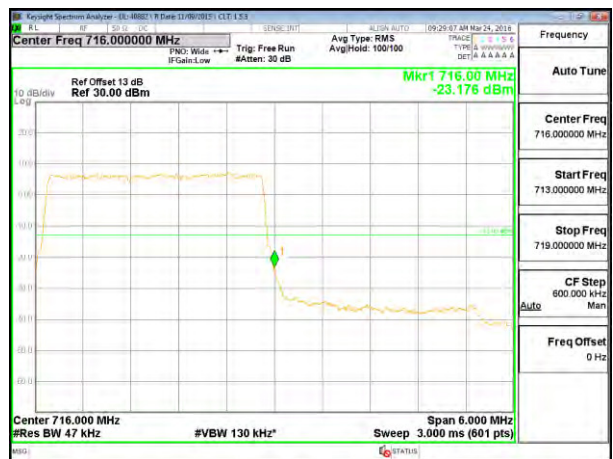

LTE B5 10MHz 16QAM High Channel FRB

LTE Band 12

LTE B12 1.4MHz QPSK Low Channel 1RB

LTE B12 1.4MHz QPSK High Channel 1RB

LTE B12 1.4MHz QPSK Low Channel FRB

LTE B12 1.4MHz QPSK High Channel FRB

LTE B12 1.4MHz 16QAM Low Channel 1RB

LTE B12 1.4MHz 16QAM High Channel 1RB

LTE B12 1.4MHz 16QAM Low Channel FRB

LTE B12 1.4MHz 16QAM High Channel FRB

LTE B12 3MHz QPSK Low Channel 1RB

LTE B12 3MHz QPSK High Channel 1RB

LTE B12 3MHz QPSK Low Channel FRB

LTE B12 3MHz QPSK High Channel FRB

LTE B12 3MHz 16QAM Low Channel 1RB

LTE B12 3MHz 16QAM High Channel 1RB

LTE B12 3MHz 16QAM Low Channel FRB

LTE B12 3MHz 16QAM High Channel FRB

LTE B12 5MHz QPSK Low Channel 1RB