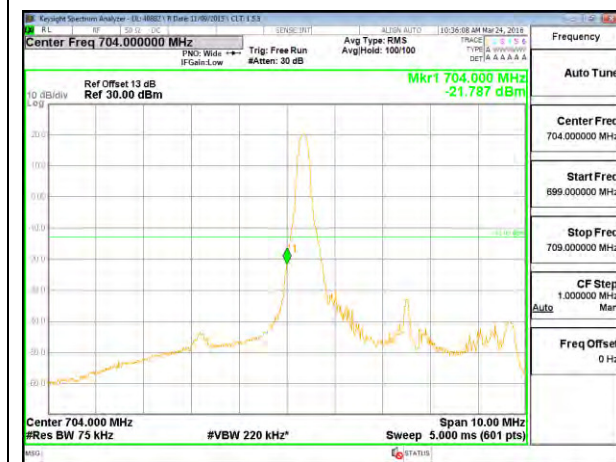

LTE B13 10MHz 16QAM High Channel FRB

LTE Band 17

LTE B17 5MHz QPSK Low Channel 1RB

LTE B17 5MHz QPSK High Channel 1RB

LTE B17 5MHz QPSK Low Channel FRB

LTE B17 5MHz QPSK High Channel FRB

LTE B17 5MHz 16QAM Low Channel 1RB