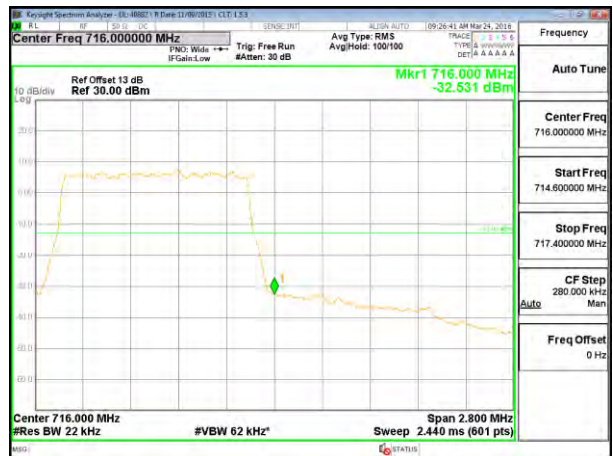

LTE B5 10MHz QPSK High Channel 1RB

LTE B5 10MHz QPSK Low Channel FRB

LTE B5 10MHz QPSK High Channel FRB

LTE B5 10MHz 16QAM Low Channel 1RB

LTE B5 10MHz 16QAM High Channel 1RB

LTE B5 10MHz 16QAM Low Channel FRB

LTE B5 10MHz 16QAM High Channel FRB

LTE Band 12

LTE B12 1.4MHz QPSK Low Channel 1RB

LTE B12 1.4MHz QPSK High Channel 1RB

LTE B12 1.4MHz QPSK Low Channel FRB

LTE B12 1.4MHz QPSK High Channel FRB

LTE B12 1.4MHz 16QAM Low Channel 1RB

LTE B12 1.4MHz 16QAM High Channel 1RB

LTE B12 1.4MHz 16QAM Low Channel FRB

LTE B12 1.4MHz 16QAM High Channel FRB

LTE B12 3MHz QPSK Low Channel 1RB

LTE B12 3MHz QPSK High Channel 1RB

LTE B12 3MHz QPSK Low Channel FRB