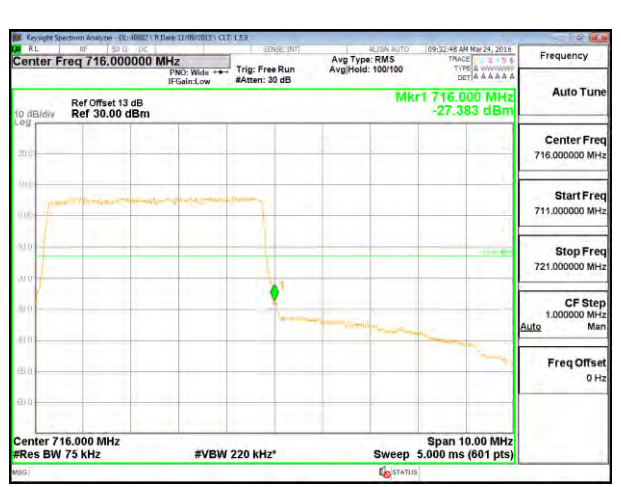

LTE B12 5MHz QPSK High Channel 1RB

LTE B12 5MHz QPSK Low Channel FRB

LTE B12 5MHz QPSK High Channel FRB

LTE B12 5MHz 16QAM Low Channel 1RB

LTE B12 5MHz 16QAM High Channel 1RB

LTE B12 5MHz 16QAM Low Channel FRB

LTE B12 5MHz 16QAM High Channel FRB

LTE B12 10MHz QPSK Low Channel 1RB

LTE B12 10MHz QPSK High Channel 1RB

LTE B12 10MHz QPSK Low Channel FRB

LTE B12 10MHz QPSK High Channel FRB

LTE B12 10MHz 16QAM Low Channel 1RB