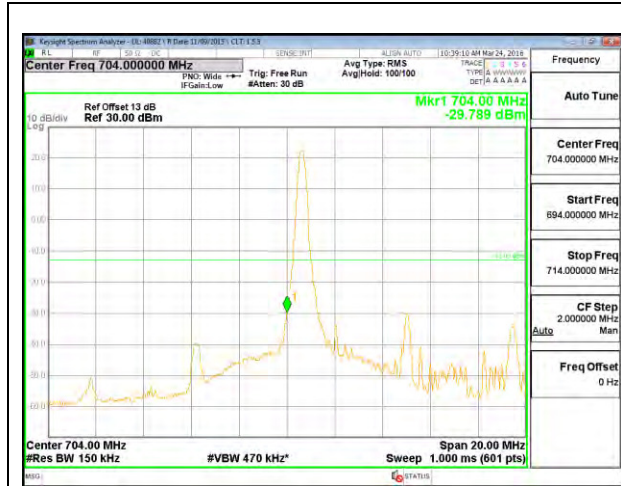

LTE B17 10MHz 16QAM Low Channel 1RB