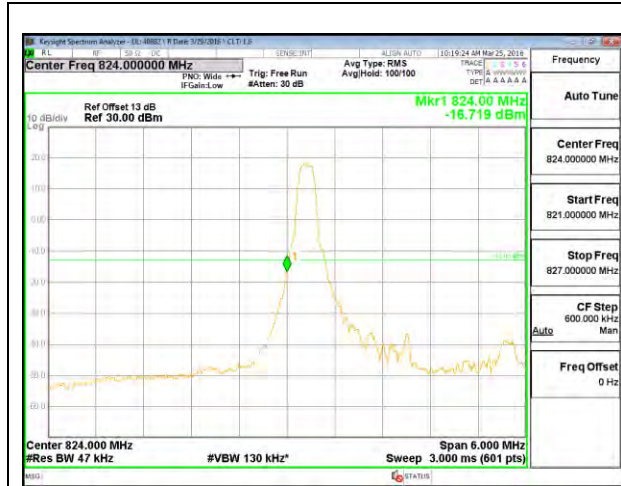

LTE B26 1.4MHz 16QAM High Channel FRB

LTE B26 3MHz QPSK Low Channel 1RB

LTE B26 3MHz QPSK High Channel 1RB

LTE B26 3MHz QPSK Low Channel FRB

LTE B26 3MHz QPSK High Channel FRB

LTE B26 3MHz 16QAM Low Channel 1RB