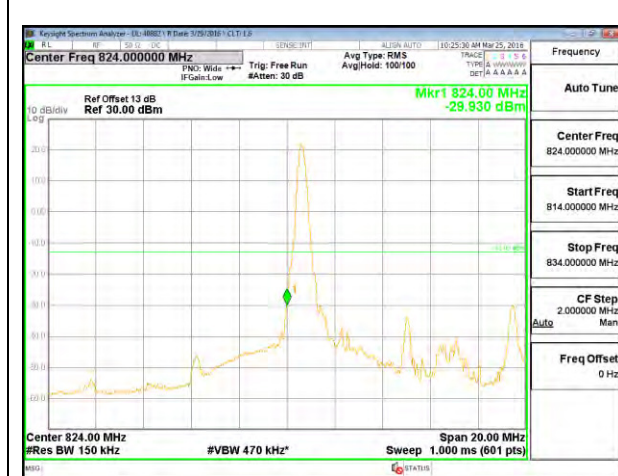

LTE B26 10MHz 16QAM Low Channel 1RB