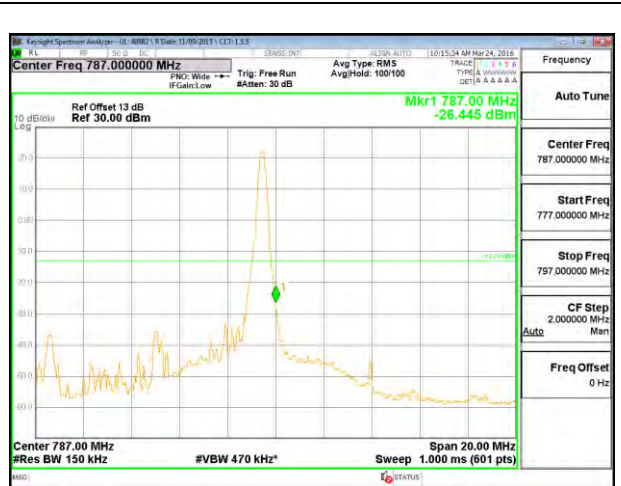

LTE B13 10MHz QPSK High Channel 1RB

LTE B13 10MHz QPSK Low Channel FRB

LTE B13 10MHz QPSK High Channel FRB

LTE B13 10MHz 16QAM Low Channel 1RB

LTE B13 10MHz 16QAM High Channel 1RB

LTE B13 10MHz 16QAM Low Channel FRB