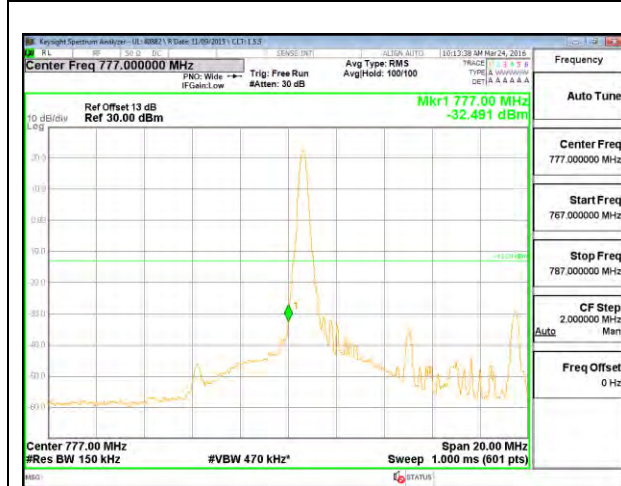

LTE B13 5MHz QPSK High Channel FRB

LTE B13 5MHz 16QAM Low Channel 1RB

LTE B13 5MHz 16QAM High Channel 1RB

LTE B13 5MHz 16QAM Low Channel FRB

LTE B13 5MHz 16QAM High Channel FRB

LTE B13 10MHz QPSK Low Channel 1RB

LTE B13 10MHz QPSK High Channel 1RB

LTE B13 10MHz QPSK Low Channel FRB

LTE B13 10MHz QPSK High Channel FRB

LTE B13 10MHz 16QAM Low Channel 1RB

LTE B13 10MHz 16QAM High Channel 1RB

LTE B13 10MHz 16QAM Low Channel FRB