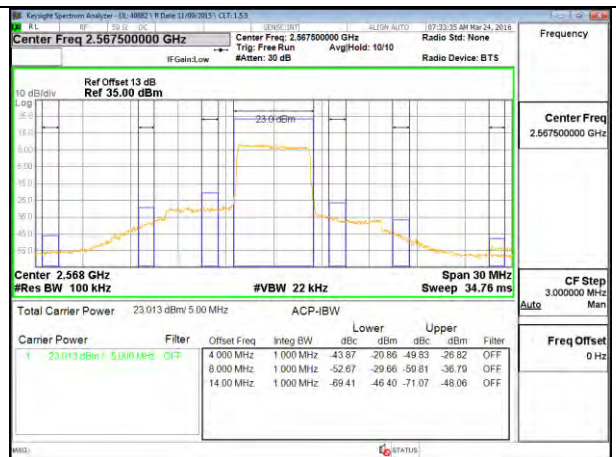

LTE B7 5MHz QPSK High Channel FRB