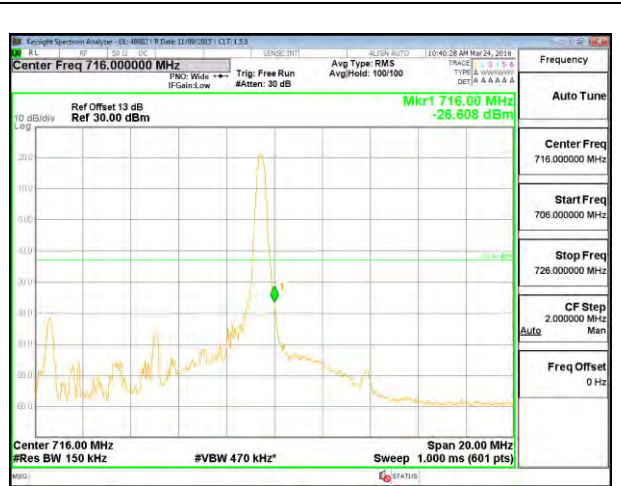

LTE B17 10MHz 16QAM High Channel 1RB