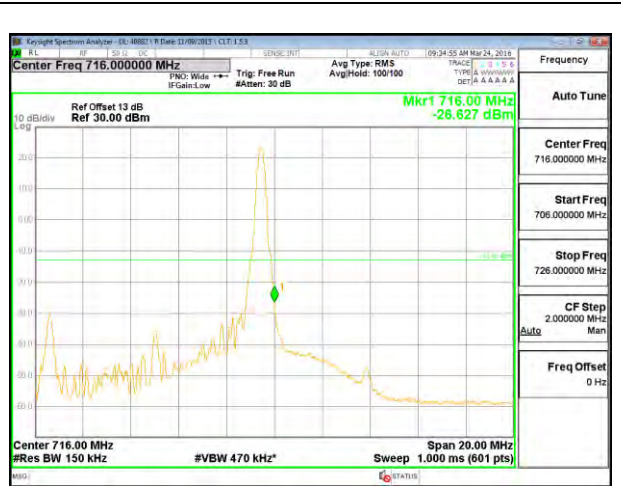

LTE B12 10MHz QPSK High Channel 1RB