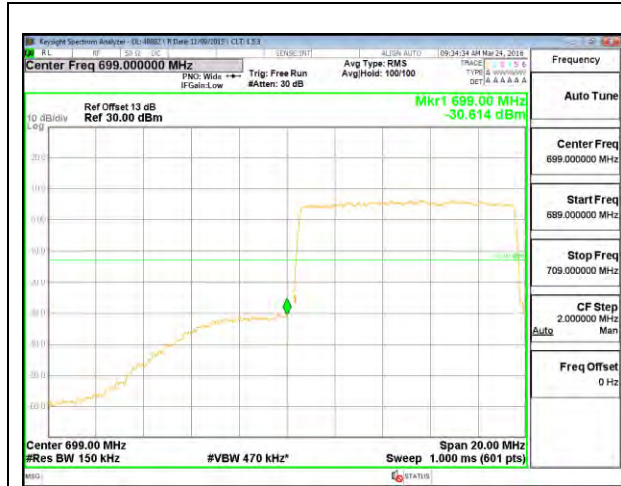

LTE B12 10MHz 16QAM Low Channel FRB