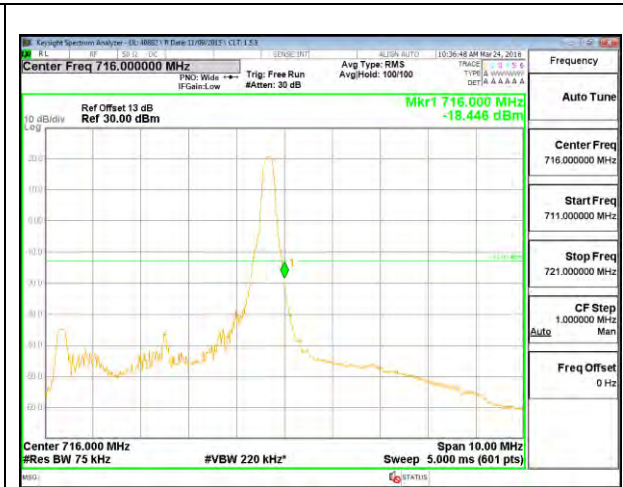

LTE B17 5MHz QPSK High Channel 1RB