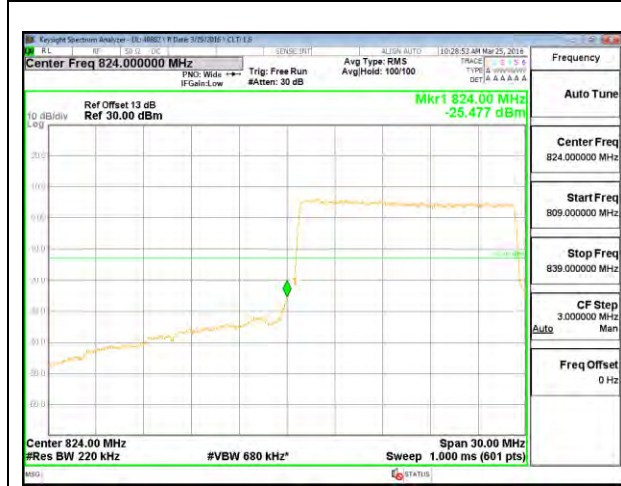

LTE B26 15MHz 16QAM Low Channel FRB