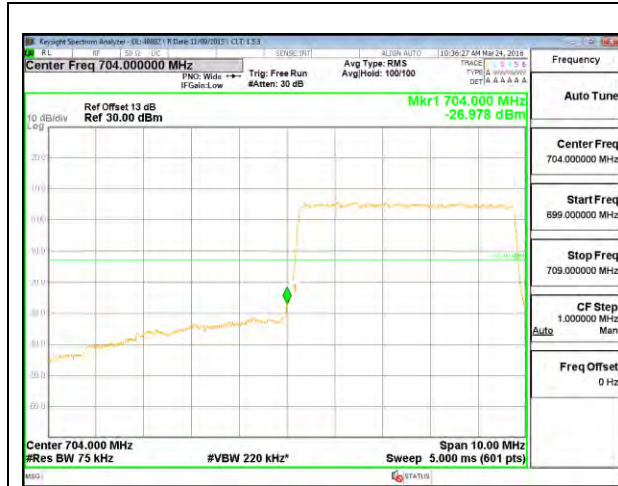

LTE B13 10MHz 16QAM High Channel FRB

LTE Band 17

LTE B17 5MHz QPSK Low Channel 1RB

LTE B17 5MHz QPSK High Channel 1RB

LTE B17 5MHz QPSK Low Channel FRB

LTE B17 5MHz QPSK High Channel FRB

LTE B17 5MHz 16QAM Low Channel 1RB

LTE B17 5MHz 16QAM High Channel 1RB

LTE B17 5MHz 16QAM Low Channel FRB

LTE B17 5MHz 16QAM High Channel FRB

LTE B17 10MHz QPSK Low Channel 1RB

LTE B17 10MHz QPSK High Channel 1RB

LTE B17 10MHz QPSK Low Channel FRB