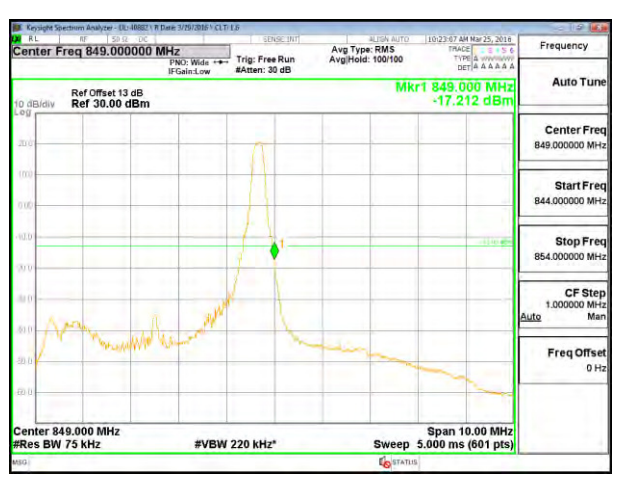

LTE B26 3MHz 16QAM High Channel 1RB

LTE B26 3MHz 16QAM Low Channel FRB

LTE B26 3MHz 16QAM High Channel FRB

LTE B26 5MHz QPSK Low Channel 1RB

LTE B26 5MHz QPSK High Channel 1RB

LTE B26 5MHz QPSK Low Channel FRB