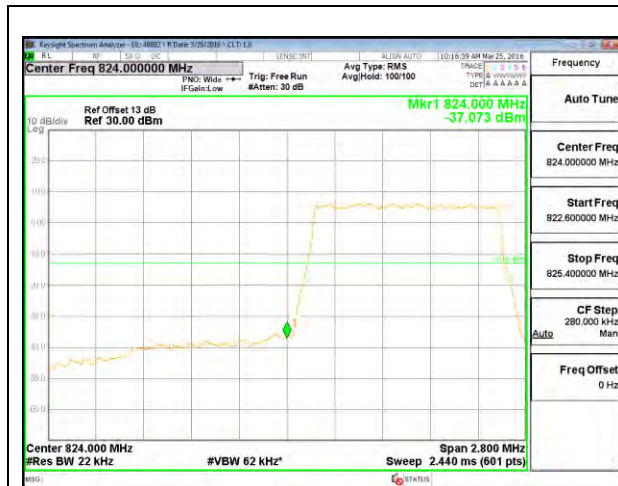

LTE B26 1.4MHz QPSK High Channel 1RB

LTE B26 1.4MHz QPSK Low Channel FRB

LTE B26 1.4MHz QPSK High Channel FRB

LTE B26 1.4MHz 16QAM Low Channel 1RB

LTE B26 1.4MHz 16QAM High Channel 1RB

LTE B26 1.4MHz 16QAM Low Channel FRB