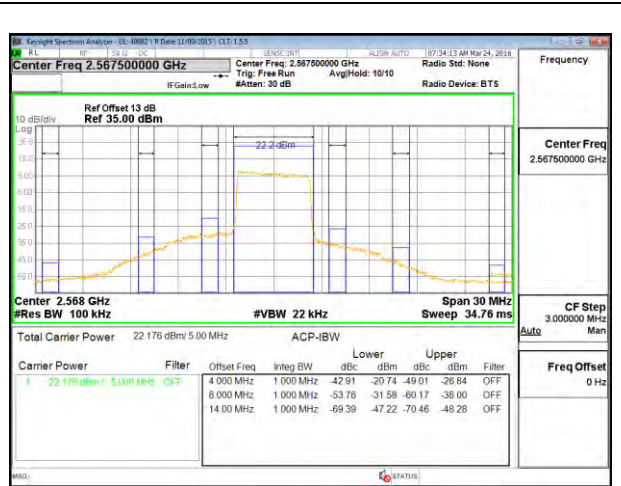

LTE B7 5MHz QPSK Low Channel FRB

LTE B7 5MHz QPSK High Channel FRB

LTE B7 5MHz 16QAM Low Channel 1RB

LTE B7 5MHz 16QAM High Channel 1RB

LTE B7 5MHz 16QAM Low Channel FRB

LTE B7 5MHz 16QAM High Channel FRB

LTE B7 10MHz QPSK Low Channel 1RB