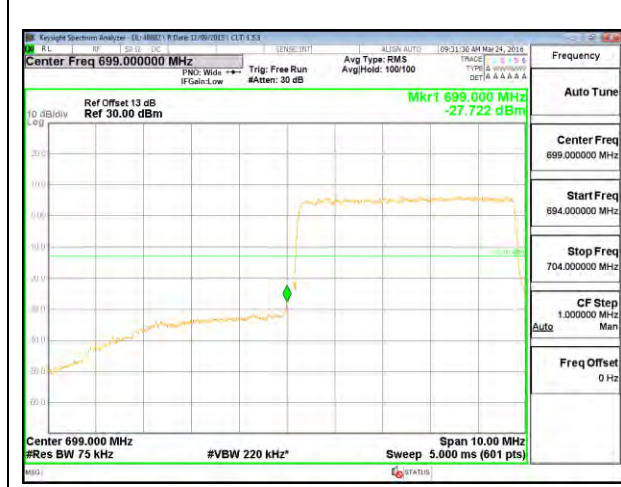

LTE B12 5MHz QPSK High Channel 1RB

LTE B12 5MHz QPSK Low Channel FRB

LTE B12 5MHz QPSK High Channel FRB

LTE B12 5MHz 16QAM Low Channel 1RB

LTE B12 5MHz 16QAM High Channel 1RB

LTE B12 5MHz 16QAM Low Channel FRB

LTE B12 5MHz 16QAM High Channel FRB

LTE B12 10MHz QPSK Low Channel 1RB

LTE B12 10MHz QPSK High Channel 1RB

LTE B12 10MHz QPSK Low Channel FRB

LTE B12 10MHz QPSK High Channel FRB

LTE B12 10MHz 16QAM Low Channel 1RB