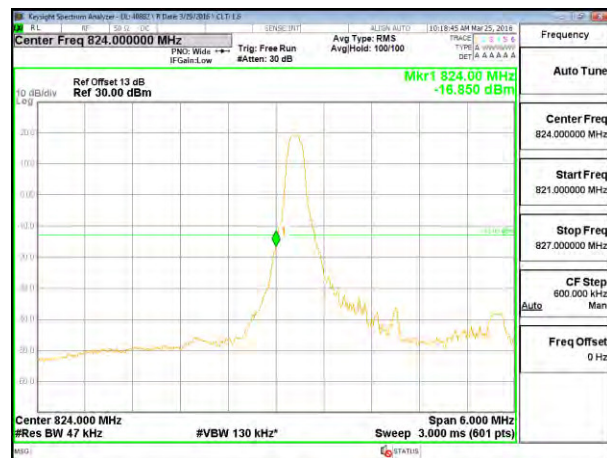

LTE B26 3MHz QPSK Low Channel 1RB