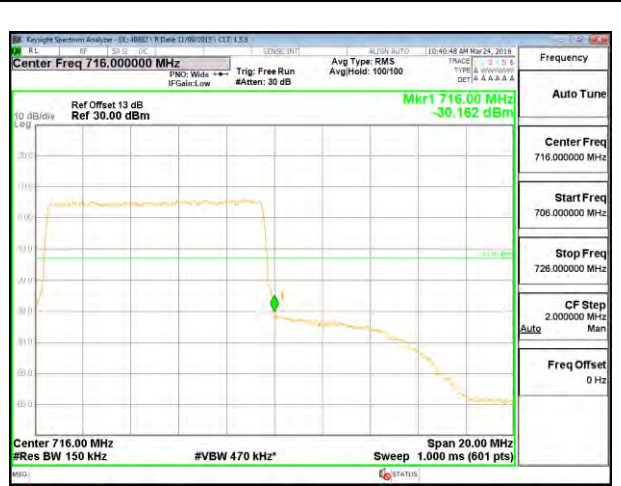

LTE B17 5MHz 16QAM High Channel 1RB

LTE B17 5MHz 16QAM Low Channel FRB

LTE B17 5MHz 16QAM High Channel FRB

LTE B17 10MHz QPSK Low Channel 1RB

LTE B17 10MHz QPSK High Channel 1RB

LTE B17 10MHz QPSK Low Channel FRB

LTE B17 10MHz QPSK High Channel FRB

LTE B17 10MHz 16QAM Low Channel 1RB

LTE B17 10MHz 16QAM High Channel 1RB

LTE B17 10MHz 16QAM Low Channel FRB

LTE B17 10MHz 16QAM High Channel FRB

LTE Band 26

LTE B26 1.4MHz QPSK Low Channel 1RB

LTE B26 1.4MHz QPSK High Channel 1RB

LTE B26 1.4MHz QPSK Low Channel FRB

LTE B26 1.4MHz QPSK High Channel FRB

LTE B26 1.4MHz 16QAM Low Channel 1RB

LTE B26 1.4MHz 16QAM High Channel 1RB

LTE B26 1.4MHz 16QAM Low Channel FRB