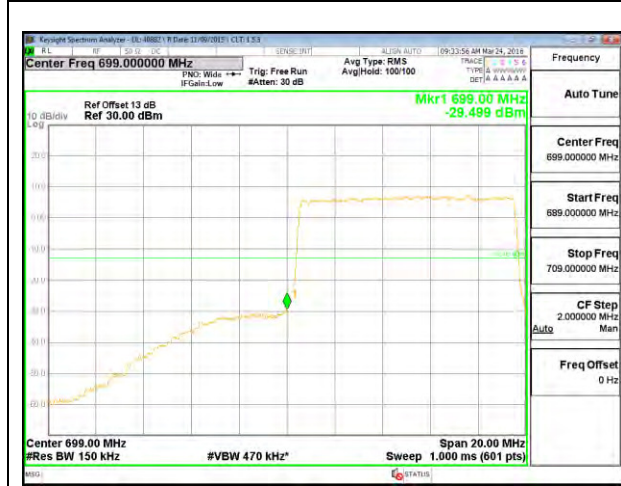

LTE B12 5MHz QPSK High Channel 1RB

LTE B12 5MHz QPSK Low Channel FRB

LTE B12 5MHz QPSK High Channel FRB

LTE B12 5MHz 16QAM Low Channel 1RB

LTE B12 5MHz 16QAM High Channel 1RB

LTE B12 5MHz 16QAM Low Channel FRB

LTE B12 5MHz 16QAM High Channel FRB

LTE B12 10MHz QPSK Low Channel 1RB

LTE B12 10MHz QPSK High Channel 1RB

LTE B12 10MHz QPSK Low Channel FRB

LTE B12 10MHz QPSK High Channel FRB

LTE B12 10MHz 16QAM Low Channel 1RB