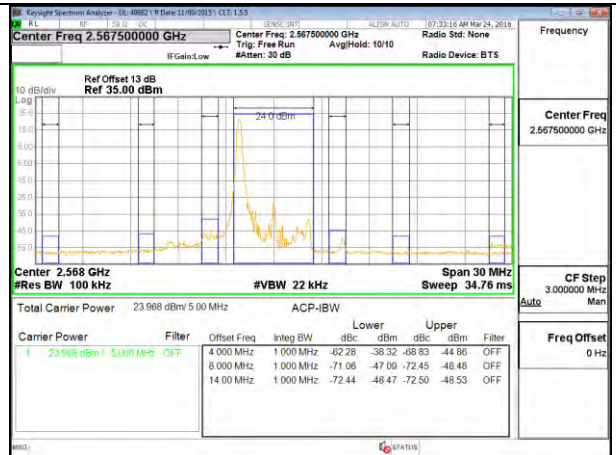

LTE B26 15MHz 16QAM High Channel 1RB

LTE B26 15MHz 16QAM Low Channel FRB

LTE B26 15MHz 16QAM High Channel FRB

11.2. EMISSION MASK PLOTS LTE Band 7

LTE B7 5MHz QPSK Low Channel 1RB

LTE B7 5MHz QPSK High Channel 1RB