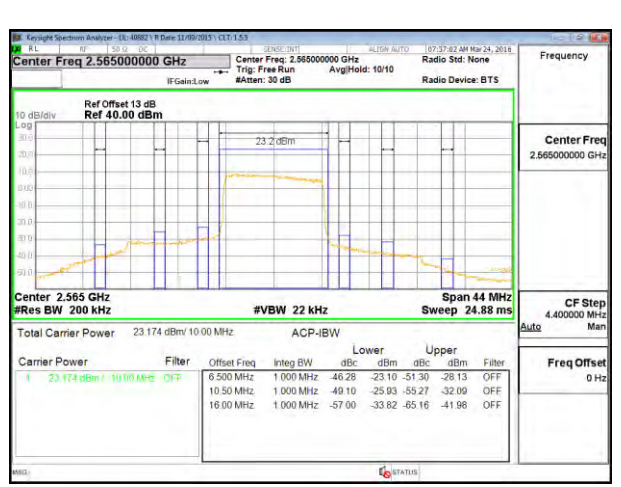

LTE B7 10MHz QPSK High Channel FRB