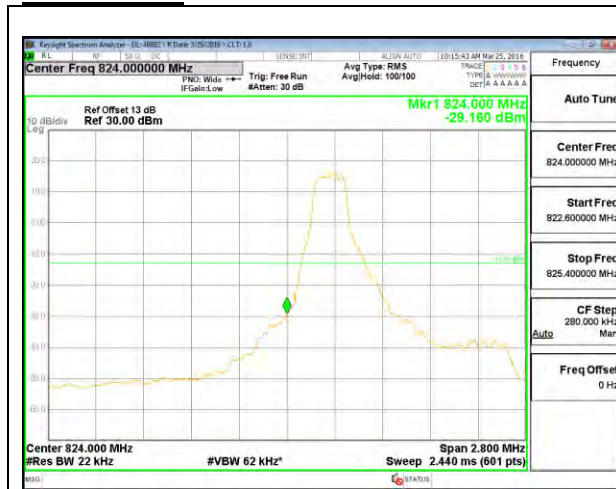

LTE B17 10MHz QPSK High Channel FRB

LTE B17 10MHz 16QAM Low Channel 1RB

LTE B17 10MHz 16QAM High Channel 1RB

LTE B17 10MHz 16QAM Low Channel FRB

LTE B17 10MHz 16QAM High Channel FRB

LTE Band 26

LTE B26 1.4MHz QPSK Low Channel 1RB