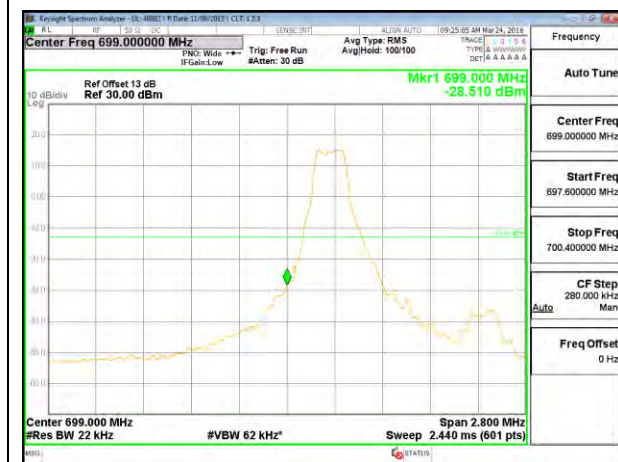

LTE B5 10MHz QPSK High Channel 1RB

LTE B5 10MHz QPSK Low Channel FRB

LTE B5 10MHz QPSK High Channel FRB

LTE B5 10MHz 16QAM Low Channel 1RB

LTE B5 10MHz 16QAM High Channel 1RB

LTE B5 10MHz 16QAM Low Channel FRB

LTE B5 10MHz 16QAM High Channel FRB

LTE Band 12

LTE B12 1.4MHz QPSK Low Channel 1RB

LTE B12 1.4MHz QPSK High Channel 1RB

LTE B12 1.4MHz QPSK Low Channel FRB

LTE B12 1.4MHz QPSK High Channel FRB

LTE B12 1.4MHz 16QAM Low Channel 1RB