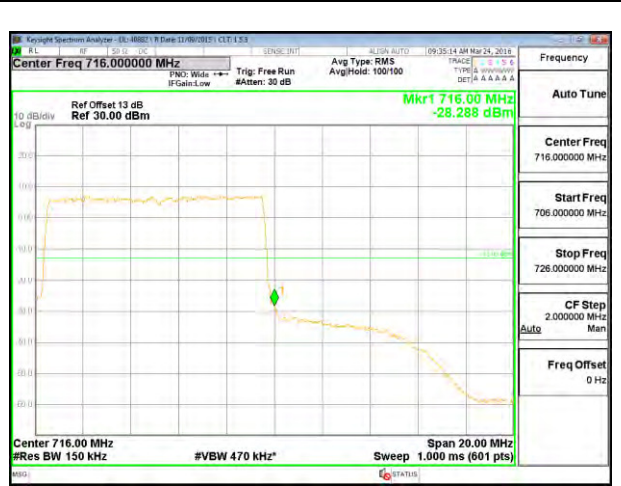

LTE B12 5MHz 16QAM High Channel FRB

LTE B12 10MHz QPSK Low Channel 1RB

LTE B12 10MHz QPSK High Channel 1RB

LTE B12 10MHz QPSK Low Channel FRB

LTE B12 10MHz QPSK High Channel FRB

LTE B12 10MHz 16QAM Low Channel 1RB

LTE B12 10MHz 16QAM High Channel 1RB

LTE B12 10MHz 16QAM Low Channel FRB

LTE B12 10MHz 16QAM High Channel FRB

LTE Band 13

LTE B13 5MHz QPSK Low Channel 1RB

LTE B13 5MHz QPSK High Channel 1RB

LTE B13 5MHz QPSK Low Channel FRB