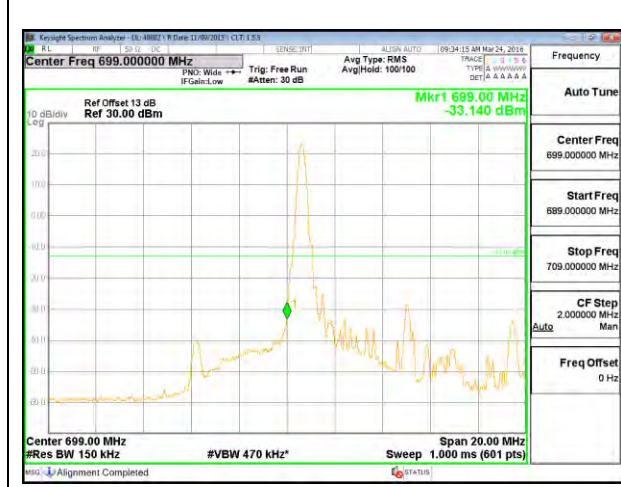

LTE B12 5MHz 16QAM High Channel FRB

LTE B12 10MHz QPSK Low Channel 1RB

LTE B12 10MHz QPSK High Channel 1RB

LTE B12 10MHz QPSK Low Channel FRB

LTE B12 10MHz QPSK High Channel FRB

LTE B12 10MHz 16QAM Low Channel 1RB