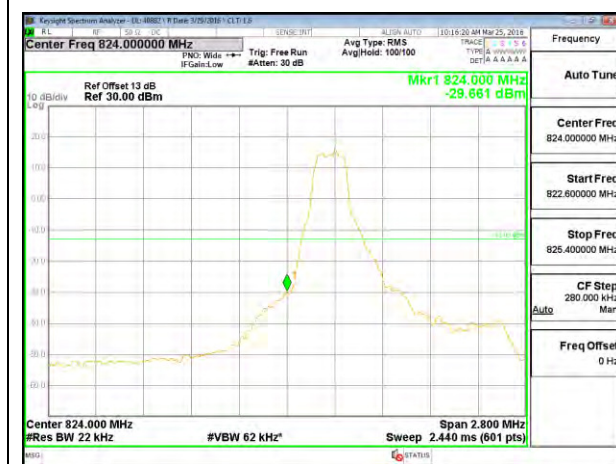

LTE B26 1.4MHz 16QAM Low Channel 1RB