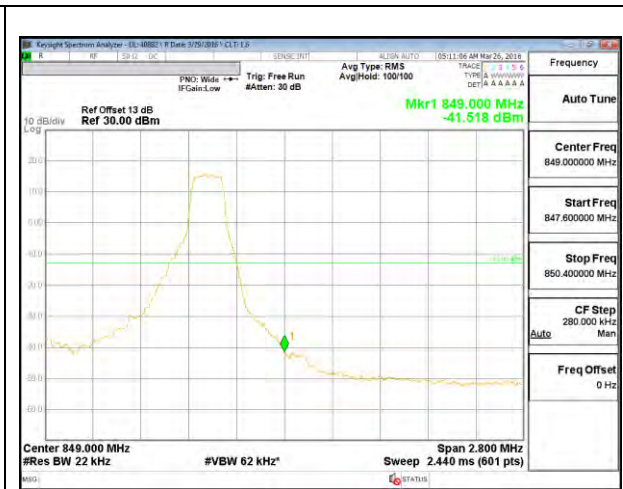

LTE B17 10MHz QPSK High Channel FRB

LTE B17 10MHz 16QAM Low Channel 1RB

LTE B17 10MHz 16QAM High Channel 1RB

LTE B17 10MHz 16QAM Low Channel FRB

LTE B17 10MHz 16QAM High Channel FRB

LTE Band 26

LTE B26 1.4MHz QPSK Low Channel 1RB