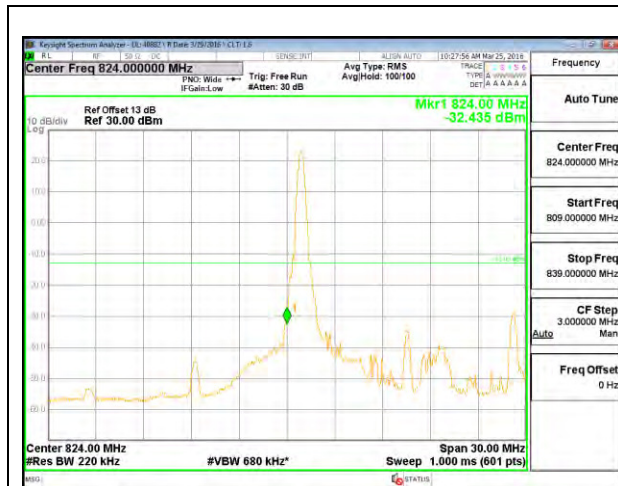

LTE B26 5MHz QPSK High Channel FRB

LTE B26 5MHz 16QAM Low Channel 1RB

LTE B26 5MHz 16QAM High Channel 1RB

LTE B26 5MHz 16QAM Low Channel FRB

LTE B26 5MHz 16QAM High Channel FRB

LTE B26 10MHz QPSK Low Channel 1RB