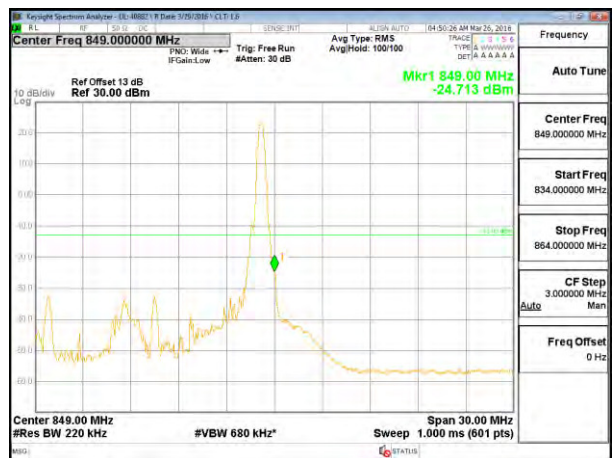

LTE B26 15MHz QPSK High Channel 1RB