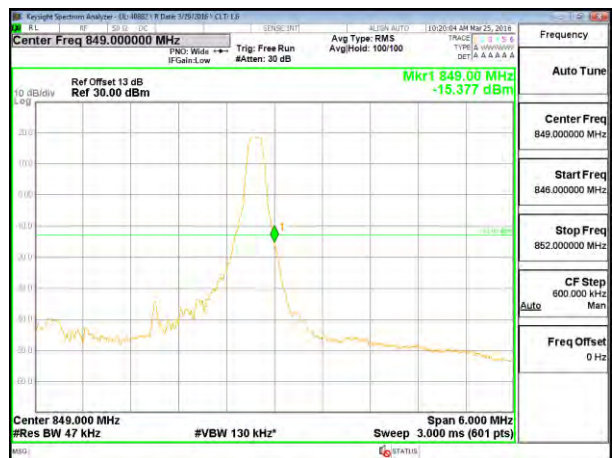

LTE B26 3MHz QPSK High Channel 1RB