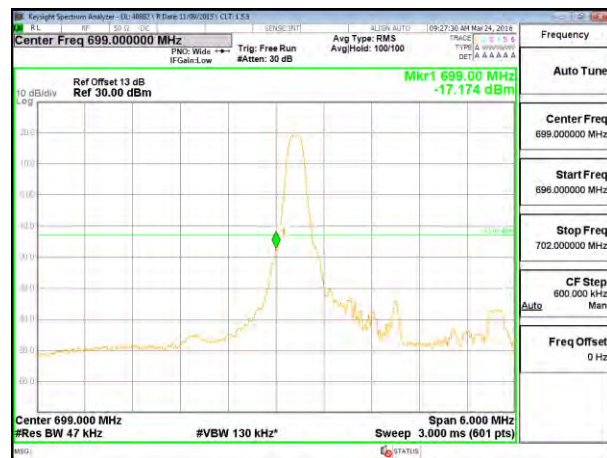

LTE B12 3MHz QPSK Low Channel 1RB