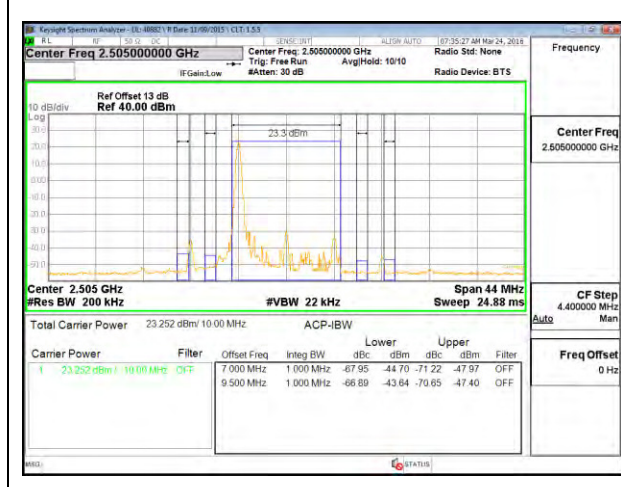

LTE B7 5MHz QPSK Low Channel FRB

LTE B7 5MHz QPSK High Channel FRB

LTE B7 5MHz 16QAM Low Channel 1RB

LTE B7 5MHz 16QAM High Channel 1RB

LTE B7 5MHz 16QAM Low Channel FRB

LTE B7 5MHz 16QAM High Channel FRB

LTE B7 10MHz QPSK Low Channel 1RB