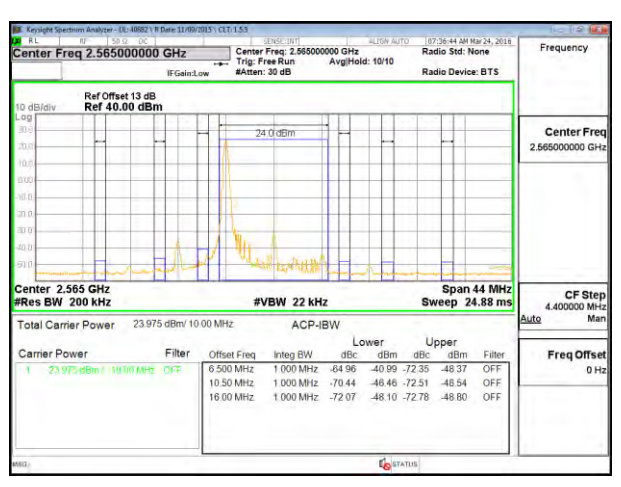

LTE B7 5MHz QPSK Low Channel FRB

LTE B7 5MHz QPSK High Channel FRB

LTE B7 5MHz 16QAM Low Channel 1RB

LTE B7 5MHz 16QAM High Channel 1RB

LTE B7 5MHz 16QAM Low Channel FRB

LTE B7 5MHz 16QAM High Channel FRB

LTE B7 10MHz QPSK Low Channel 1RB