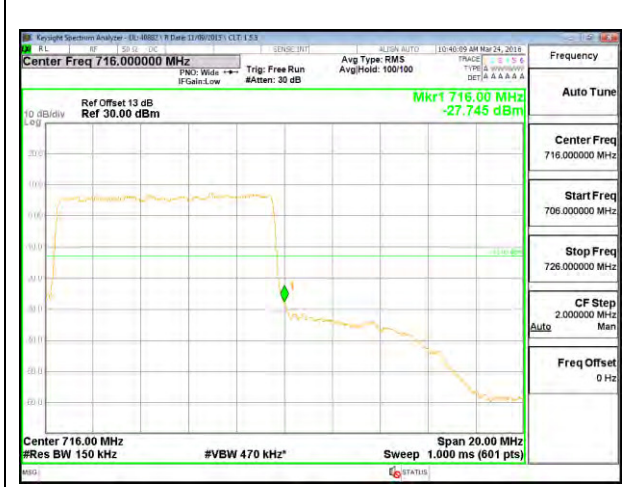

LTE B17 5MHz 16QAM High Channel 1RB

LTE B17 5MHz 16QAM Low Channel FRB

LTE B17 5MHz 16QAM High Channel FRB

LTE B17 10MHz QPSK Low Channel 1RB

LTE B17 10MHz QPSK High Channel 1RB

LTE B17 10MHz QPSK Low Channel FRB

LTE B17 10MHz QPSK High Channel FRB

LTE B17 10MHz 16QAM Low Channel 1RB

LTE B17 10MHz 16QAM High Channel 1RB

LTE B17 10MHz 16QAM Low Channel FRB

LTE B17 10MHz 16QAM High Channel FRB

LTE Band 26

LTE B26 1.4MHz QPSK Low Channel 1RB