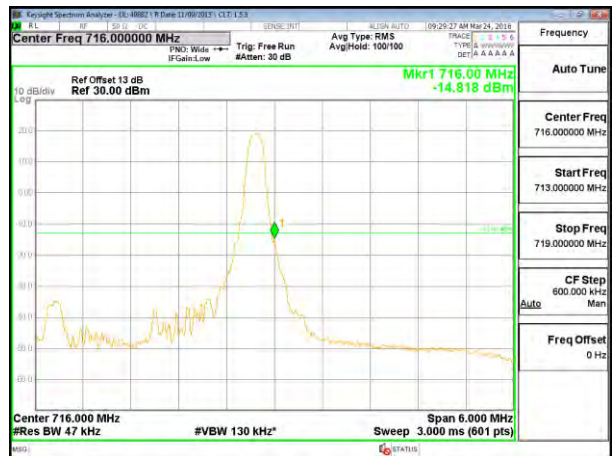

LTE B12 3MHz 16QAM High Channel 1RB