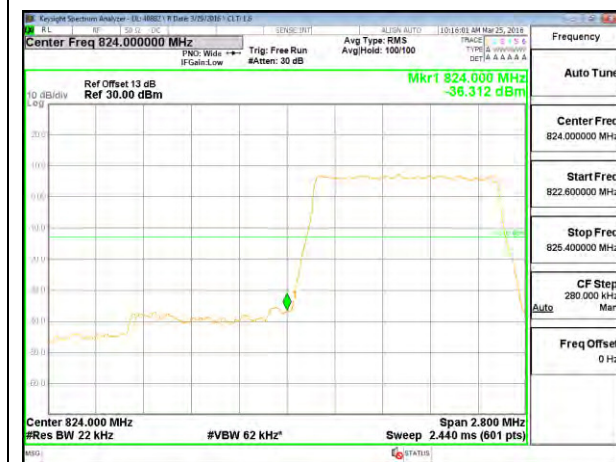

LTE B26 1.4MHz QPSK Low Channel FRB