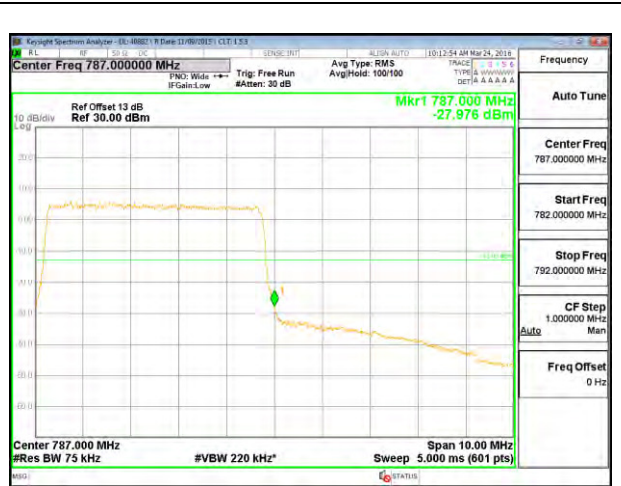

LTE B13 5MHz QPSK High Channel FRB

LTE B13 5MHz 16QAM Low Channel 1RB

LTE B13 5MHz 16QAM High Channel 1RB

LTE B13 5MHz 16QAM Low Channel FRB

LTE B13 5MHz 16QAM High Channel FRB

LTE B13 10MHz QPSK Low Channel 1RB

LTE B13 10MHz QPSK High Channel 1RB

LTE B13 10MHz QPSK Low Channel FRB

LTE B13 10MHz QPSK High Channel FRB

LTE B13 10MHz 16QAM Low Channel 1RB

LTE B13 10MHz 16QAM High Channel 1RB

LTE B13 10MHz 16QAM Low Channel FRB