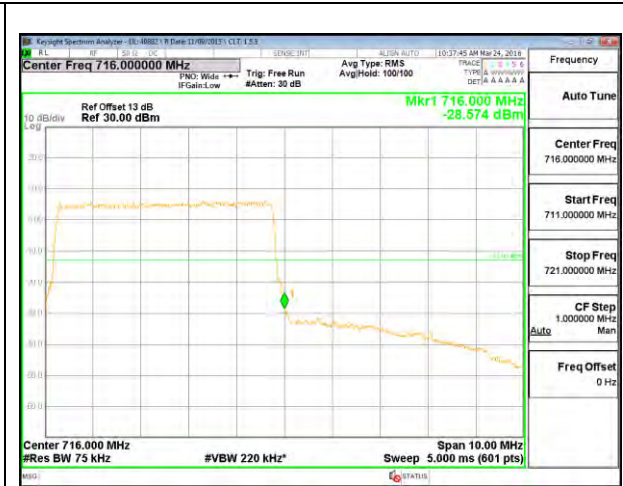

LTE B17 5MHz 16QAM High Channel FRB