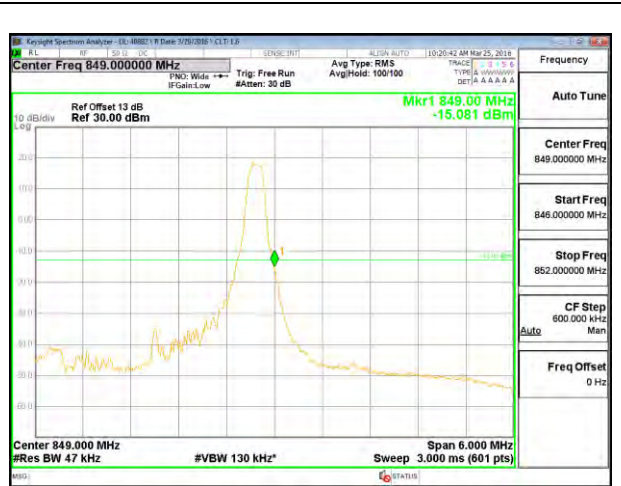

LTE B26 1.4MHz 16QAM High Channel FRB

LTE B26 3MHz QPSK Low Channel 1RB

LTE B26 3MHz QPSK High Channel 1RB

LTE B26 3MHz QPSK Low Channel FRB

LTE B26 3MHz QPSK High Channel FRB

LTE B26 3MHz 16QAM Low Channel 1RB