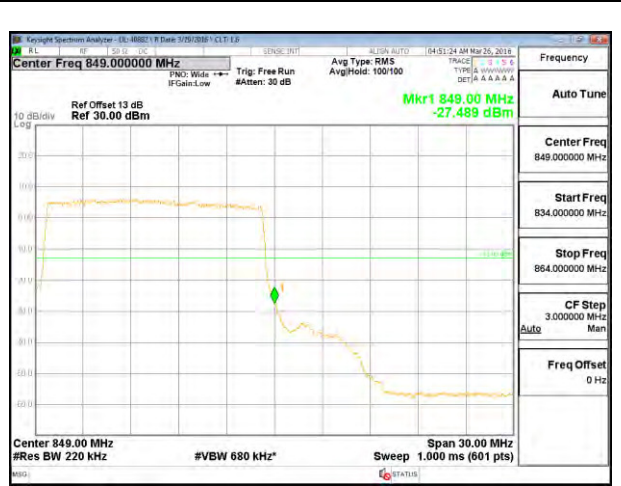

LTE B26 10MHz QPSK High Channel 1RB

LTE B26 10MHz QPSK Low Channel FRB

LTE B26 10MHz QPSK High Channel FRB

LTE B26 10MHz 16QAM Low Channel 1RB

LTE B26 10MHz 16QAM High Channel 1RB

LTE B26 10MHz 16QAM Low Channel FRB

LTE B26 10MHz 16QAM High Channel FRB

LTE B26 15MHz QPSK Low Channel 1RB

LTE B26 15MHz QPSK High Channel 1RB

LTE B26 15MHz QPSK Low Channel FRB

LTE B26 15MHz QPSK High Channel FRB

LTE B26 15MHz 16QAM Low Channel 1RB

LTE B26 15MHz 16QAM High Channel 1RB

LTE B26 15MHz 16QAM Low Channel FRB

LTE B26 15MHz 16QAM High Channel FRB

11.2. EMISSION MASK PLOTS LTE Band 7

LTE B7 5MHz QPSK Low Channel 1RB

LTE B7 5MHz QPSK High Channel 1RB