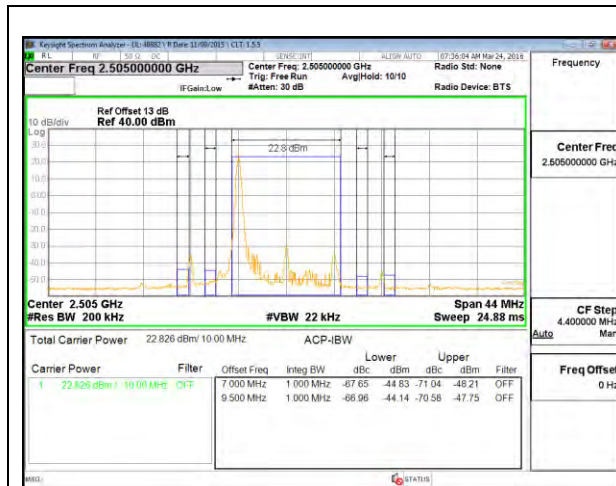

LTE B7 10MHz 16QAM Low Channel 1RB