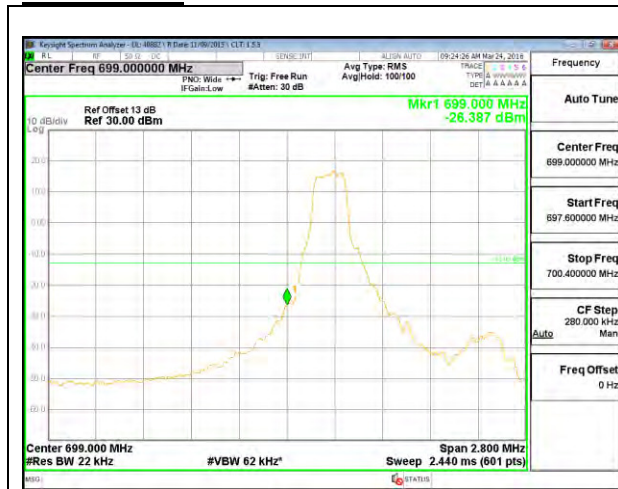

LTE B5 10MHz QPSK High Channel 1RB

LTE B5 10MHz QPSK Low Channel FRB

LTE B5 10MHz QPSK High Channel FRB

LTE B5 10MHz 16QAM Low Channel 1RB

LTE B5 10MHz 16QAM High Channel 1RB

LTE B5 10MHz 16QAM Low Channel FRB

LTE B5 10MHz 16QAM High Channel FRB

LTE Band 12

LTE B12 1.4MHz QPSK Low Channel 1RB

LTE B12 1.4MHz QPSK High Channel 1RB

LTE B12 1.4MHz QPSK Low Channel FRB

LTE B12 1.4MHz QPSK High Channel FRB

LTE B12 1.4MHz 16QAM Low Channel 1RB