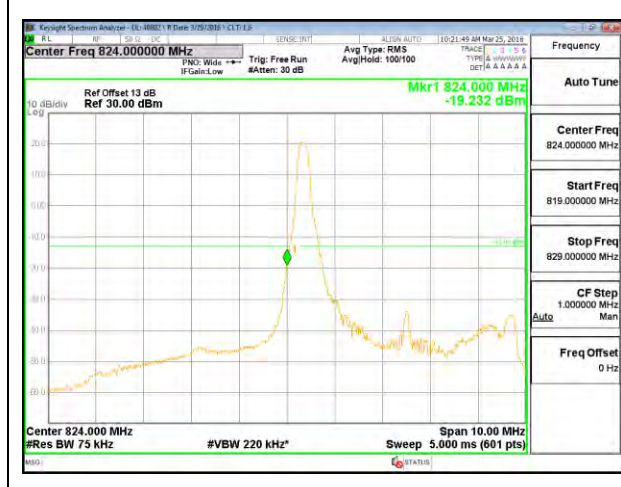

LTE B26 5MHz QPSK Low Channel 1RB