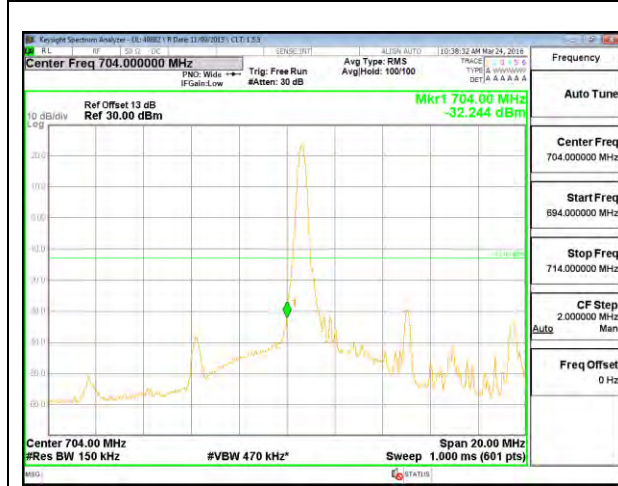

LTE B13 10MHz 16QAM High Channel FRB

LTE Band 17

LTE B17 5MHz QPSK Low Channel 1RB

LTE B17 5MHz QPSK High Channel 1RB

LTE B17 5MHz QPSK Low Channel FRB

LTE B17 5MHz QPSK High Channel FRB

LTE B17 5MHz 16QAM Low Channel 1RB

LTE B17 5MHz 16QAM High Channel 1RB

LTE B17 5MHz 16QAM Low Channel FRB

LTE B17 5MHz 16QAM High Channel FRB

LTE B17 10MHz QPSK Low Channel 1RB

LTE B17 10MHz QPSK High Channel 1RB

LTE B17 10MHz QPSK Low Channel FRB