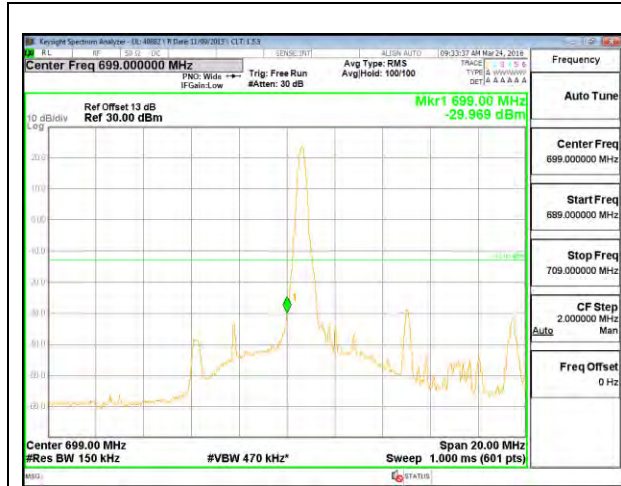

LTE B12 10MHz QPSK Low Channel 1RB