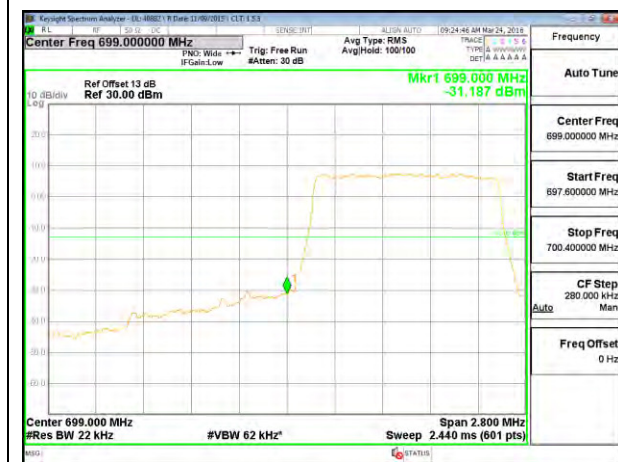

LTE B5 10MHz QPSK High Channel 1RB

LTE B5 10MHz QPSK Low Channel FRB

LTE B5 10MHz QPSK High Channel FRB

LTE B5 10MHz 16QAM Low Channel 1RB

LTE B5 10MHz 16QAM High Channel 1RB

LTE B5 10MHz 16QAM Low Channel FRB

LTE B5 10MHz 16QAM High Channel FRB

LTE Band 12

LTE B12 1.4MHz QPSK Low Channel 1RB

LTE B12 1.4MHz QPSK High Channel 1RB

LTE B12 1.4MHz QPSK Low Channel FRB

LTE B12 1.4MHz QPSK High Channel FRB

LTE B12 1.4MHz 16QAM Low Channel 1RB

LTE B12 1.4MHz 16QAM High Channel 1RB

LTE B12 1.4MHz 16QAM Low Channel FRB

LTE B12 1.4MHz 16QAM High Channel FRB

LTE B12 3MHz QPSK Low Channel 1RB

LTE B12 3MHz QPSK High Channel 1RB

LTE B12 3MHz QPSK Low Channel FRB