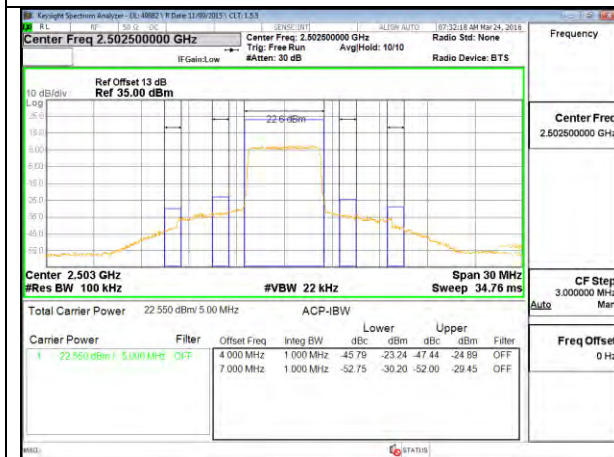

LTE B26 15MHz 16QAM High Channel 1RB

LTE B26 15MHz 16QAM Low Channel FRB

LTE B26 15MHz 16QAM High Channel FRB

11.2. EMISSION MASK PLOTS LTE Band 7

LTE B7 5MHz QPSK Low Channel 1RB

LTE B7 5MHz QPSK High Channel 1RB