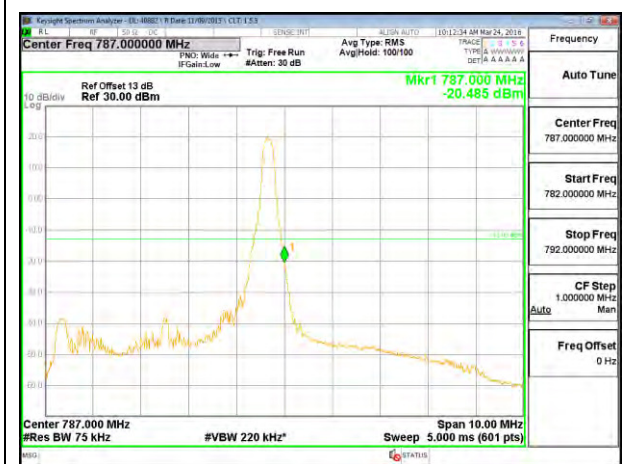

LTE B13 5MHz 16QAM High Channel 1RB