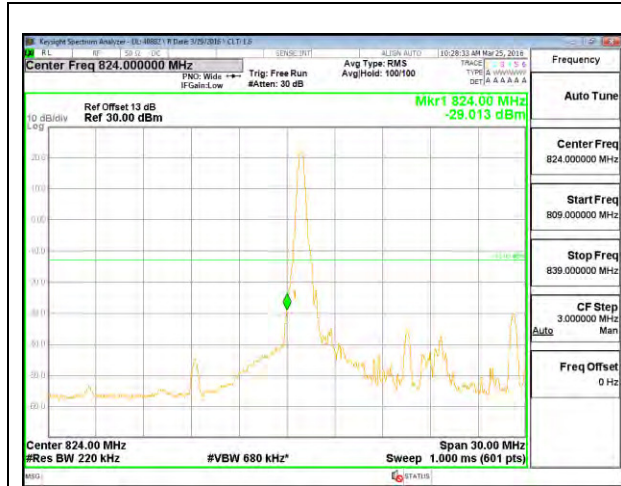

LTE B26 10MHz 16QAM High Channel FRB

LTE B26 15MHz QPSK Low Channel 1RB

LTE B26 15MHz QPSK High Channel 1RB

LTE B26 15MHz QPSK Low Channel FRB

LTE B26 15MHz QPSK High Channel FRB

LTE B26 15MHz 16QAM Low Channel 1RB