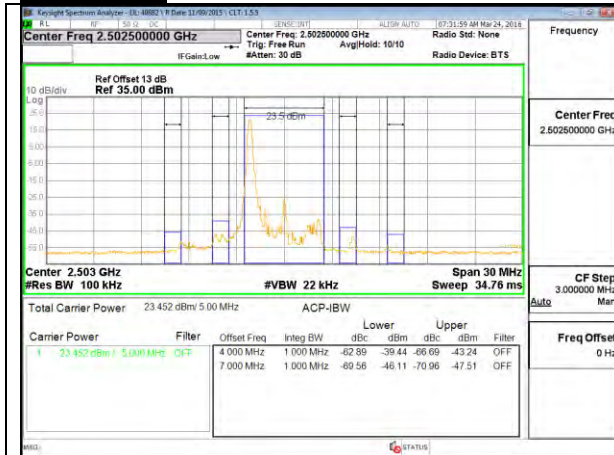

LTE B26 15MHz 16QAM High Channel 1RB

LTE B26 15MHz 16QAM Low Channel FRB

LTE B26 15MHz 16QAM High Channel FRB

11.2. EMISSION MASK PLOTS LTE Band 7

LTE B7 5MHz QPSK Low Channel 1RB

LTE B7 5MHz QPSK High Channel 1RB