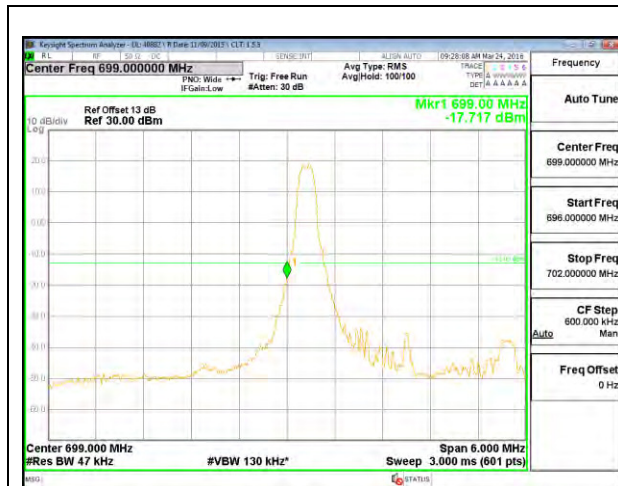

LTE B12 3MHz 16QAM Low Channel 1RB