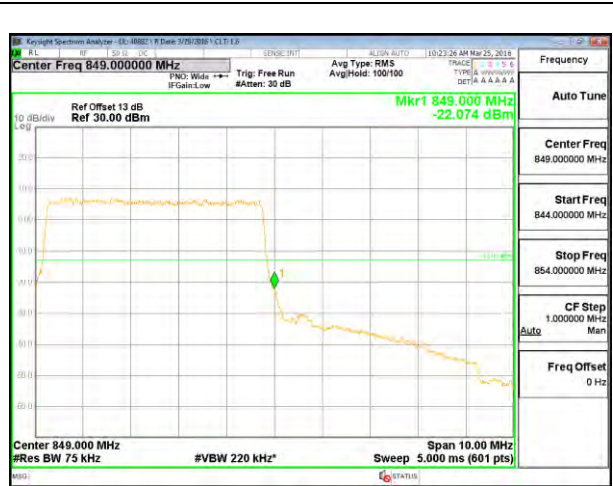

LTE B26 1.4MHz 16QAM High Channel FRB

LTE B26 3MHz QPSK Low Channel 1RB

LTE B26 3MHz QPSK High Channel 1RB

LTE B26 3MHz QPSK Low Channel FRB

LTE B26 3MHz QPSK High Channel FRB

LTE B26 3MHz 16QAM Low Channel 1RB

LTE B26 3MHz 16QAM High Channel 1RB

LTE B26 3MHz 16QAM Low Channel FRB

LTE B26 3MHz 16QAM High Channel FRB

LTE B26 5MHz QPSK Low Channel 1RB

LTE B26 5MHz QPSK High Channel 1RB

LTE B26 5MHz QPSK Low Channel FRB

LTE B26 5MHz QPSK High Channel FRB

LTE B26 5MHz 16QAM Low Channel 1RB

LTE B26 5MHz 16QAM High Channel 1RB

LTE B26 5MHz 16QAM Low Channel FRB

LTE B26 5MHz 16QAM High Channel FRB

LTE B26 10MHz QPSK Low Channel 1RB