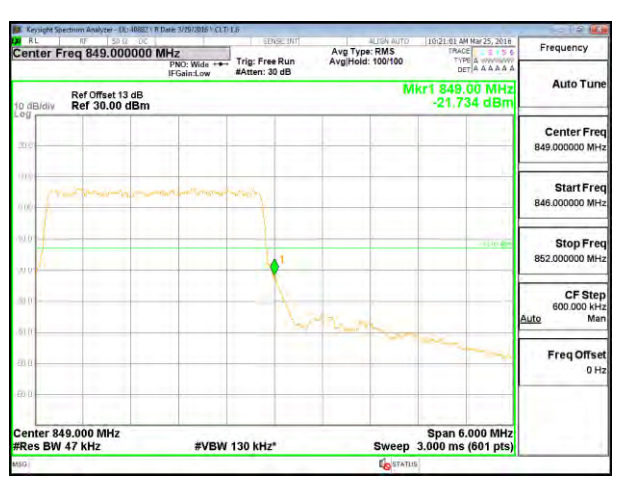

LTE B26 3MHz 16QAM High Channel FRB