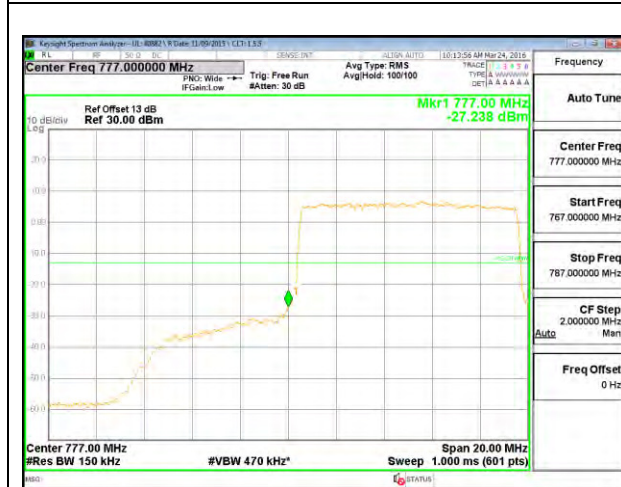

LTE B13 5MHz QPSK High Channel FRB

LTE B13 5MHz 16QAM Low Channel 1RB

LTE B13 5MHz 16QAM High Channel 1RB

LTE B13 5MHz 16QAM Low Channel FRB

LTE B13 5MHz 16QAM High Channel FRB

LTE B13 10MHz QPSK Low Channel 1RB

LTE B13 10MHz QPSK High Channel 1RB

LTE B13 10MHz QPSK Low Channel FRB

LTE B13 10MHz QPSK High Channel FRB

LTE B13 10MHz 16QAM Low Channel 1RB

LTE B13 10MHz 16QAM High Channel 1RB

LTE B13 10MHz 16QAM Low Channel FRB