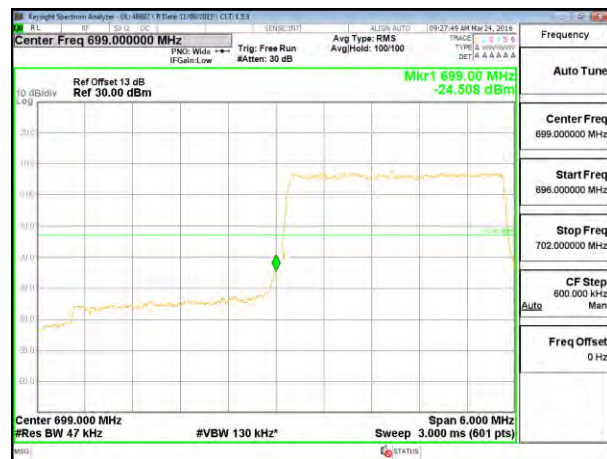

LTE B5 10MHz 16QAM High Channel FRB

LTE Band 12

LTE B12 1.4MHz QPSK Low Channel 1RB

LTE B12 1.4MHz QPSK High Channel 1RB

LTE B12 1.4MHz QPSK Low Channel FRB

LTE B12 1.4MHz QPSK High Channel FRB

LTE B12 1.4MHz 16QAM Low Channel 1RB

LTE B12 1.4MHz 16QAM High Channel 1RB

LTE B12 1.4MHz 16QAM Low Channel FRB

LTE B12 1.4MHz 16QAM High Channel FRB

LTE B12 3MHz QPSK Low Channel 1RB

LTE B12 3MHz QPSK High Channel 1RB

LTE B12 3MHz QPSK Low Channel FRB

LTE B12 3MHz QPSK High Channel FRB

LTE B12 3MHz 16QAM Low Channel 1RB

LTE B12 3MHz 16QAM High Channel 1RB

LTE B12 3MHz 16QAM Low Channel FRB

LTE B12 3MHz 16QAM High Channel FRB

LTE B12 5MHz QPSK Low Channel 1RB