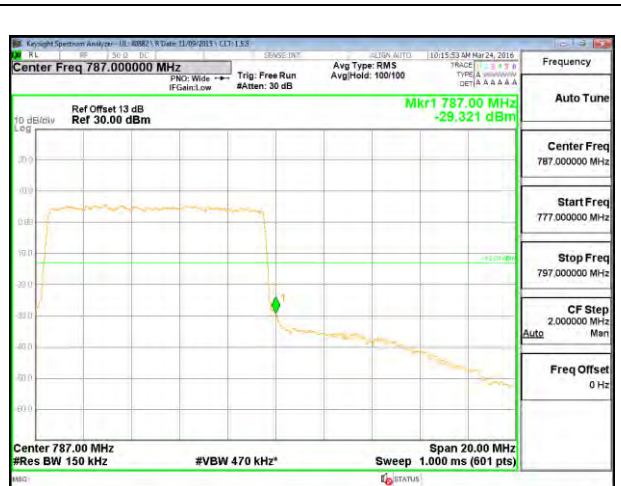

LTE B13 10MHz QPSK High Channel 1RB

LTE B13 10MHz QPSK Low Channel FRB

LTE B13 10MHz QPSK High Channel FRB

LTE B13 10MHz 16QAM Low Channel 1RB

LTE B13 10MHz 16QAM High Channel 1RB

LTE B13 10MHz 16QAM Low Channel FRB