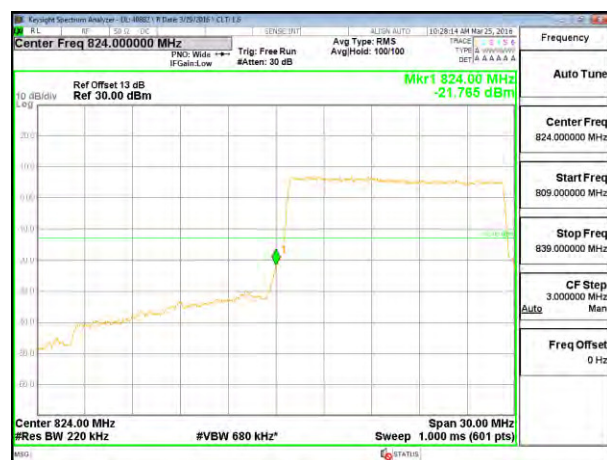

LTE B26 15MHz QPSK Low Channel FRB