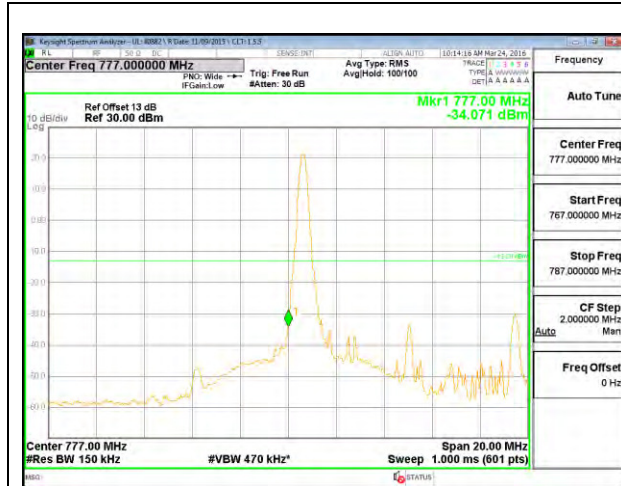

LTE B13 5MHz QPSK High Channel FRB

LTE B13 5MHz 16QAM Low Channel 1RB

LTE B13 5MHz 16QAM High Channel 1RB

LTE B13 5MHz 16QAM Low Channel FRB

LTE B13 5MHz 16QAM High Channel FRB

LTE B13 10MHz QPSK Low Channel 1RB

LTE B13 10MHz QPSK High Channel 1RB

LTE B13 10MHz QPSK Low Channel FRB

LTE B13 10MHz QPSK High Channel FRB

LTE B13 10MHz 16QAM Low Channel 1RB

LTE B13 10MHz 16QAM High Channel 1RB

LTE B13 10MHz 16QAM Low Channel FRB