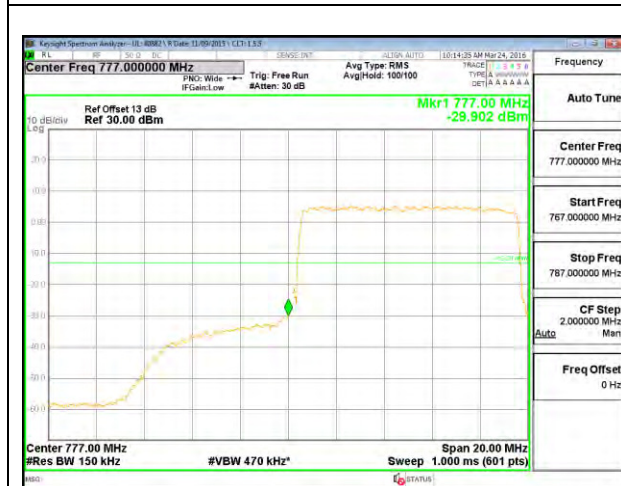

LTE B13 10MHz QPSK High Channel 1RB

LTE B13 10MHz QPSK Low Channel FRB

LTE B13 10MHz QPSK High Channel FRB

LTE B13 10MHz 16QAM Low Channel 1RB

LTE B13 10MHz 16QAM High Channel 1RB

LTE B13 10MHz 16QAM Low Channel FRB