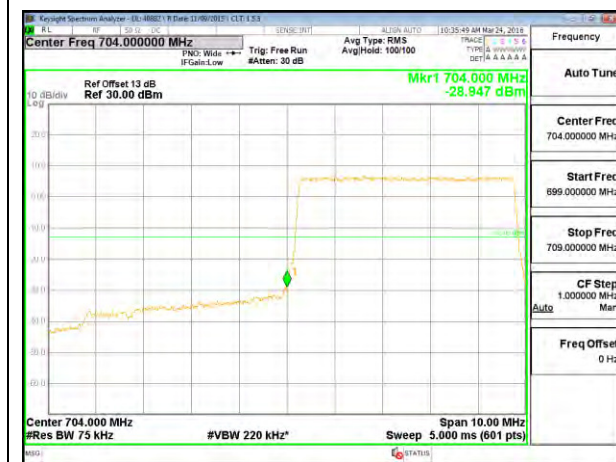

LTE B13 10MHz 16QAM High Channel FRB

LTE Band 17

LTE B17 5MHz QPSK Low Channel 1RB

LTE B17 5MHz QPSK High Channel 1RB

LTE B17 5MHz QPSK Low Channel FRB

LTE B17 5MHz QPSK High Channel FRB

LTE B17 5MHz 16QAM Low Channel 1RB

LTE B17 5MHz 16QAM High Channel 1RB

LTE B17 5MHz 16QAM Low Channel FRB

LTE B17 5MHz 16QAM High Channel FRB

LTE B17 10MHz QPSK Low Channel 1RB

LTE B17 10MHz QPSK High Channel 1RB

LTE B17 10MHz QPSK Low Channel FRB