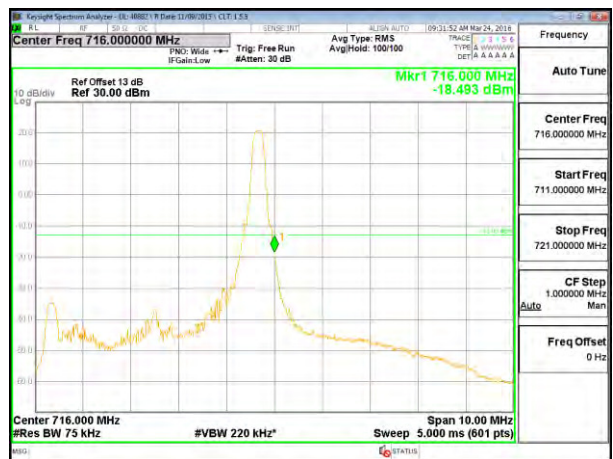

LTE B12 3MHz QPSK High Channel FRB

LTE B12 3MHz 16QAM Low Channel 1RB

LTE B12 3MHz 16QAM High Channel 1RB

LTE B12 3MHz 16QAM Low Channel FRB

LTE B12 3MHz 16QAM High Channel FRB

LTE B12 5MHz QPSK Low Channel 1RB