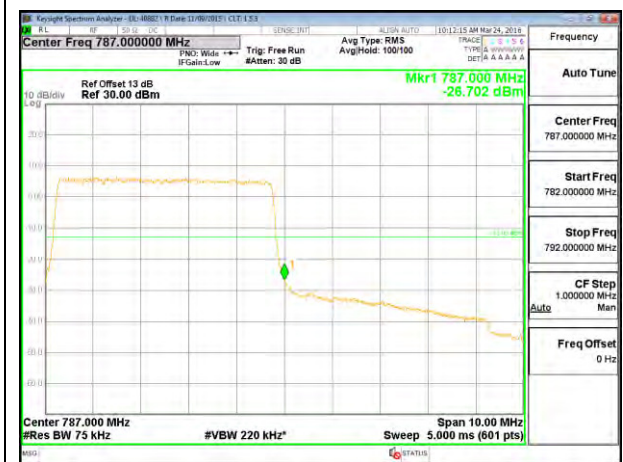

LTE B12 10MHz 16QAM High Channel 1RB

LTE B12 10MHz 16QAM Low Channel FRB

LTE B12 10MHz 16QAM High Channel FRB

LTE Band 13

LTE B13 5MHz QPSK Low Channel 1RB

LTE B13 5MHz QPSK High Channel 1RB

LTE B13 5MHz QPSK Low Channel FRB