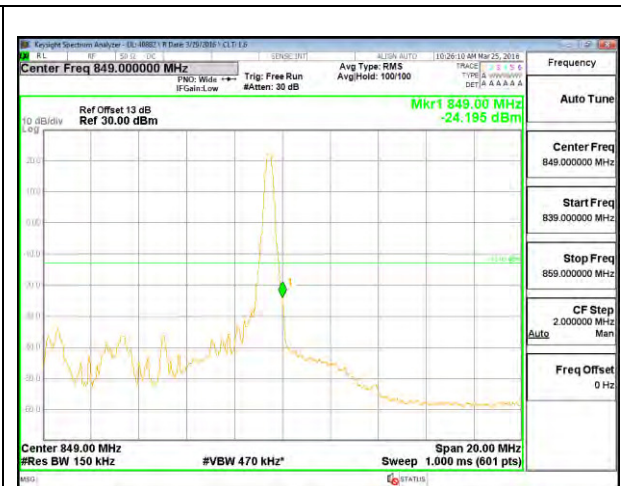

LTE B26 5MHz QPSK High Channel FRB

LTE B26 5MHz 16QAM Low Channel 1RB

LTE B26 5MHz 16QAM High Channel 1RB

LTE B26 5MHz 16QAM Low Channel FRB

LTE B26 5MHz 16QAM High Channel FRB

LTE B26 10MHz QPSK Low Channel 1RB