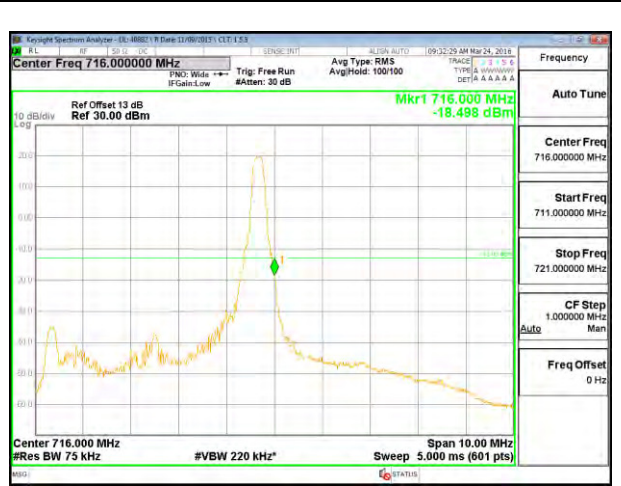

LTE B12 5MHz QPSK High Channel 1RB

LTE B12 5MHz QPSK Low Channel FRB

LTE B12 5MHz QPSK High Channel FRB

LTE B12 5MHz 16QAM Low Channel 1RB

LTE B12 5MHz 16QAM High Channel 1RB

LTE B12 5MHz 16QAM Low Channel FRB

LTE B12 5MHz 16QAM High Channel FRB

LTE B12 10MHz QPSK Low Channel 1RB

LTE B12 10MHz QPSK High Channel 1RB

LTE B12 10MHz QPSK Low Channel FRB

LTE B12 10MHz QPSK High Channel FRB

LTE B12 10MHz 16QAM Low Channel 1RB