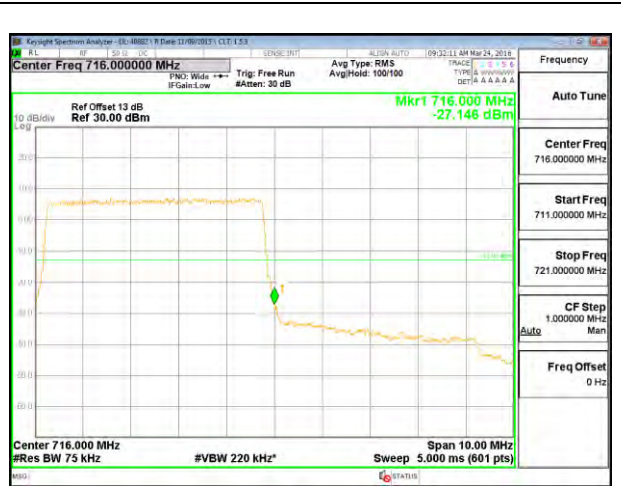

LTE B12 1.4MHz 16QAM High Channel 1RB

LTE B12 1.4MHz 16QAM Low Channel FRB

LTE B12 1.4MHz 16QAM High Channel FRB

LTE B12 3MHz QPSK Low Channel 1RB

LTE B12 3MHz QPSK High Channel 1RB

LTE B12 3MHz QPSK Low Channel FRB

LTE B12 3MHz QPSK High Channel FRB

LTE B12 3MHz 16QAM Low Channel 1RB

LTE B12 3MHz 16QAM High Channel 1RB

LTE B12 3MHz 16QAM Low Channel FRB

LTE B12 3MHz 16QAM High Channel FRB

LTE B12 5MHz QPSK Low Channel 1RB

LTE B12 5MHz QPSK High Channel 1RB

LTE B12 5MHz QPSK Low Channel FRB

LTE B12 5MHz QPSK High Channel FRB

LTE B12 5MHz 16QAM Low Channel 1RB

LTE B12 5MHz 16QAM High Channel 1RB

LTE B12 5MHz 16QAM Low Channel FRB