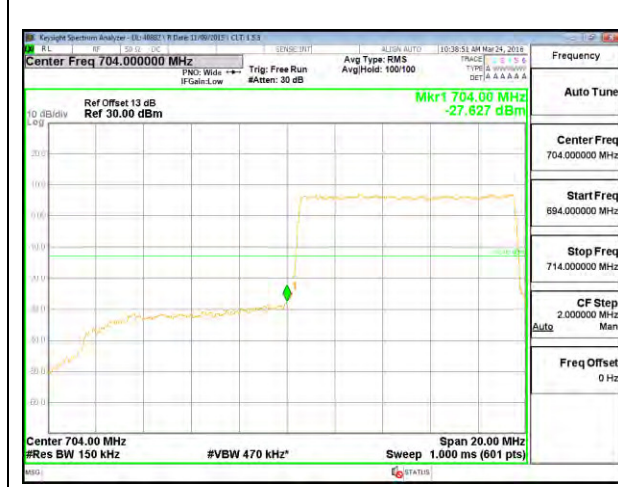

LTE B17 5MHz 16QAM High Channel 1RB

LTE B17 5MHz 16QAM Low Channel FRB

LTE B17 5MHz 16QAM High Channel FRB

LTE B17 10MHz QPSK Low Channel 1RB

LTE B17 10MHz QPSK High Channel 1RB

LTE B17 10MHz QPSK Low Channel FRB

LTE B17 10MHz QPSK High Channel FRB

LTE B17 10MHz 16QAM Low Channel 1RB

LTE B17 10MHz 16QAM High Channel 1RB

LTE B17 10MHz 16QAM Low Channel FRB

LTE B17 10MHz 16QAM High Channel FRB

LTE Band 26

LTE B26 1.4MHz QPSK Low Channel 1RB