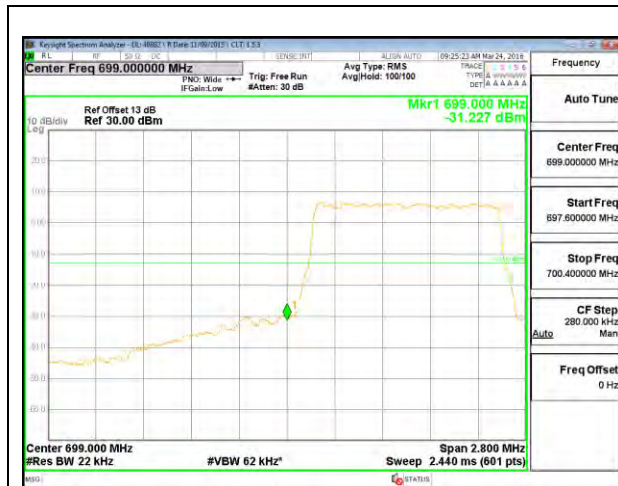

LTE B12 1.4MHz 16QAM Low Channel FRB