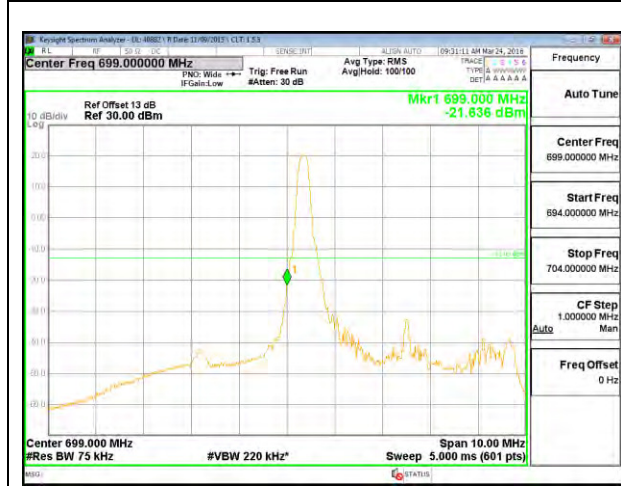

LTE B12 3MHz QPSK High Channel FRB

LTE B12 3MHz 16QAM Low Channel 1RB

LTE B12 3MHz 16QAM High Channel 1RB

LTE B12 3MHz 16QAM Low Channel FRB

LTE B12 3MHz 16QAM High Channel FRB

LTE B12 5MHz QPSK Low Channel 1RB

LTE B12 5MHz QPSK High Channel 1RB

LTE B12 5MHz QPSK Low Channel FRB

LTE B12 5MHz QPSK High Channel FRB

LTE B12 5MHz 16QAM Low Channel 1RB

LTE B12 5MHz 16QAM High Channel 1RB

LTE B12 5MHz 16QAM Low Channel FRB