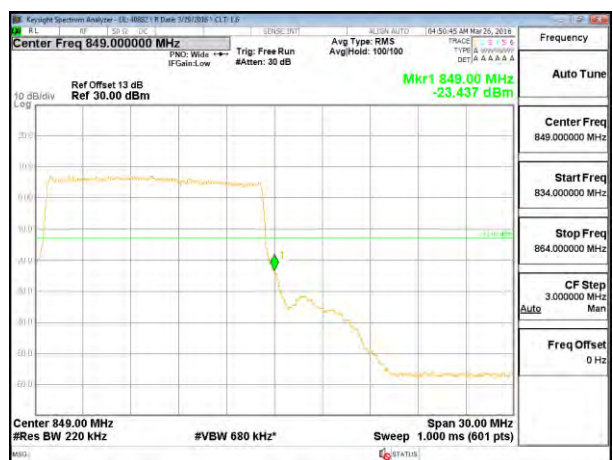

LTE B26 10MHz QPSK High Channel 1RB

LTE B26 10MHz QPSK Low Channel FRB

LTE B26 10MHz QPSK High Channel FRB

LTE B26 10MHz 16QAM Low Channel 1RB

LTE B26 10MHz 16QAM High Channel 1RB

LTE B26 10MHz 16QAM Low Channel FRB

LTE B26 10MHz 16QAM High Channel FRB

LTE B26 15MHz QPSK Low Channel 1RB

LTE B26 15MHz QPSK High Channel 1RB

LTE B26 15MHz QPSK Low Channel FRB

LTE B26 15MHz QPSK High Channel FRB

LTE B26 15MHz 16QAM Low Channel 1RB

LTE B26 15MHz 16QAM High Channel 1RB

LTE B26 15MHz 16QAM Low Channel FRB

LTE B26 15MHz 16QAM High Channel FRB

11.2. EMISSION MASK PLOTS LTE Band 7

LTE B7 5MHz QPSK Low Channel 1RB

LTE B7 5MHz QPSK High Channel 1RB