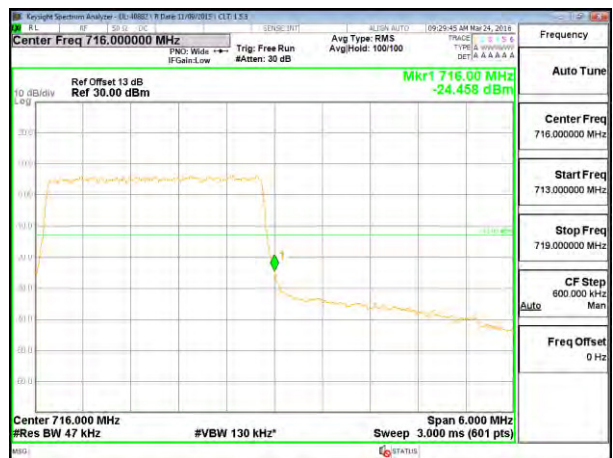

LTE B12 3MHz QPSK High Channel FRB

LTE B12 3MHz 16QAM Low Channel 1RB

LTE B12 3MHz 16QAM High Channel 1RB

LTE B12 3MHz 16QAM Low Channel FRB

LTE B12 3MHz 16QAM High Channel FRB

LTE B12 5MHz QPSK Low Channel 1RB

LTE B12 5MHz QPSK High Channel 1RB

LTE B12 5MHz QPSK Low Channel FRB

LTE B12 5MHz QPSK High Channel FRB

LTE B12 5MHz 16QAM Low Channel 1RB

LTE B12 5MHz 16QAM High Channel 1RB

LTE B12 5MHz 16QAM Low Channel FRB