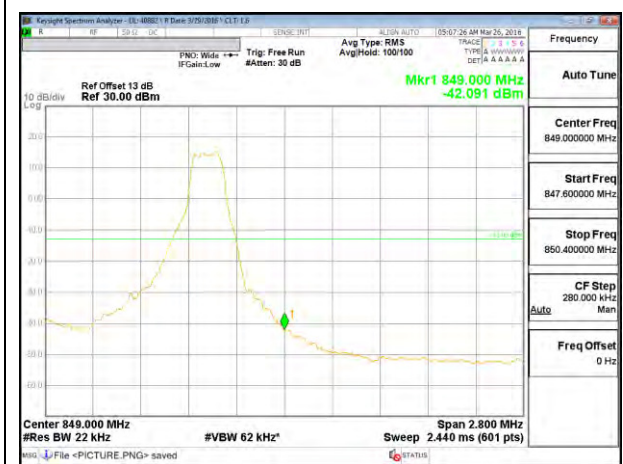

LTE B26 1.4MHz QPSK High Channel 1RB

LTE B26 1.4MHz QPSK Low Channel FRB

LTE B26 1.4MHz QPSK High Channel FRB

LTE B26 1.4MHz 16QAM Low Channel 1RB

LTE B26 1.4MHz 16QAM High Channel 1RB

LTE B26 1.4MHz 16QAM Low Channel FRB