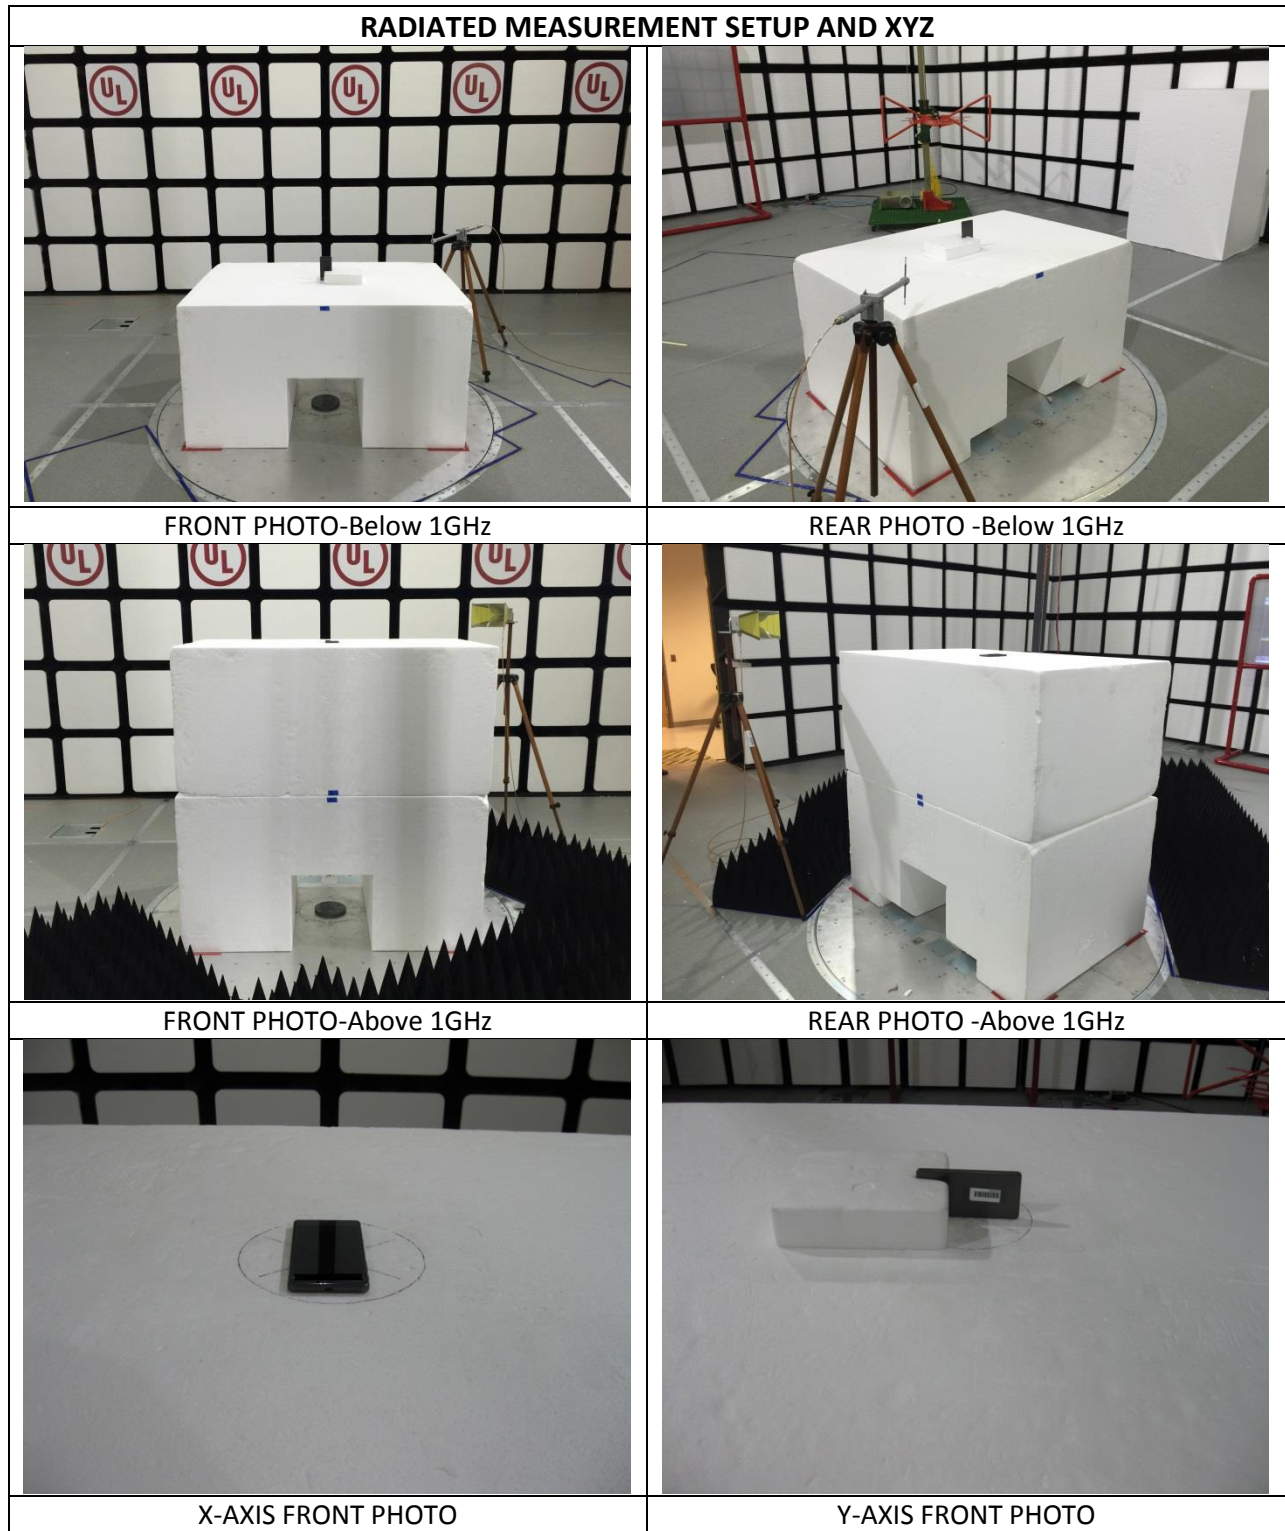

15. SETUP PHOTOS

Z-AXIS FRONT PHOTO

**ANTENNA PORT CONDUCTED RF MEASUREMENT SETUP AND
FREQUENCY STABILITY**

ANTENNA PORT CONDUCTED PHOTO

FREQUENCY STABILITY

END OF REPORT