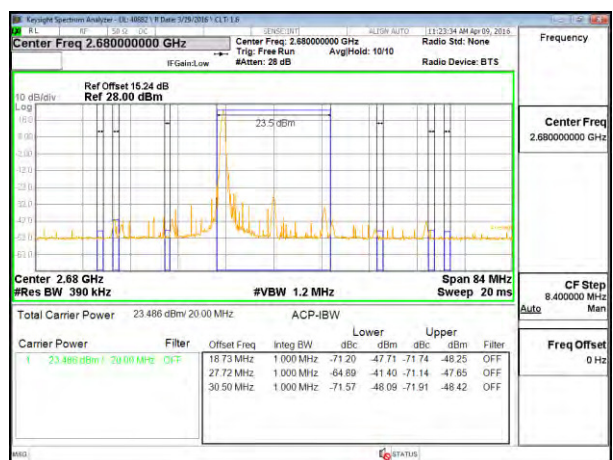

LTE B41 20MHz 16QAM High Channel 1RB