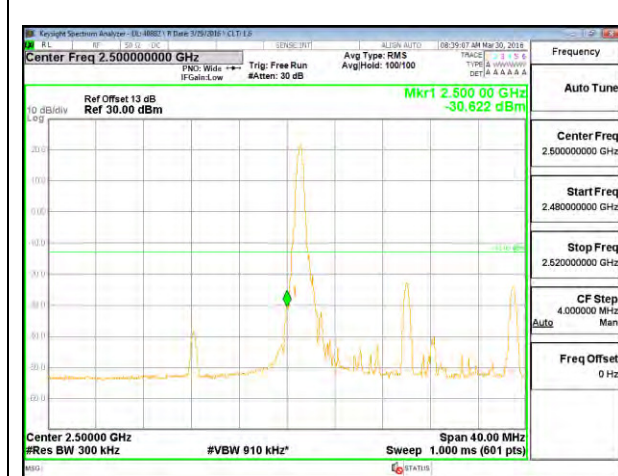

LTE B7 15MHz 16QAM Low Channel FRB

LTE B7 15MHz 16QAM High Channel FRB

LTE B7 20MHz QPSK Low Channel 1RB

LTE B7 20MHz QPSK High Channel 1RB

LTE B7 20MHz QPSK Low Channel FRB

LTE B7 20MHz QPSK High Channel FRB