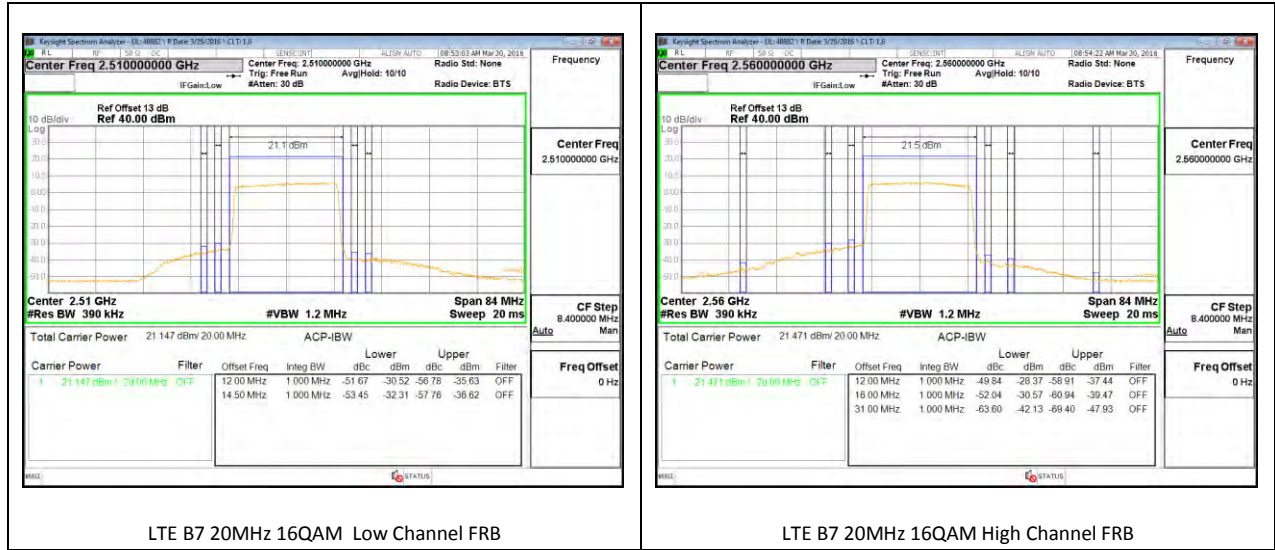

LTE B7 20MHz 16QAM Low Channel FRB

LTE B7 20MHz 16QAM High Channel FRB