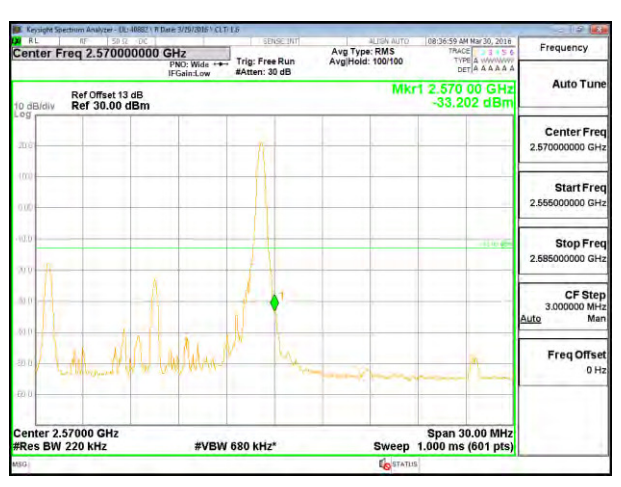

LTE B7 15MHz QPSK Low Channel 1RB

LTE B7 15MHz QPSK High Channel 1RB

LTE B7 15MHz QPSK Low Channel FRB

LTE B7 15MHz QPSK High Channel FRB

LTE B7 15MHz 16QAM Low Channel 1RB

LTE B7 15MHz 16QAM High Channel 1RB