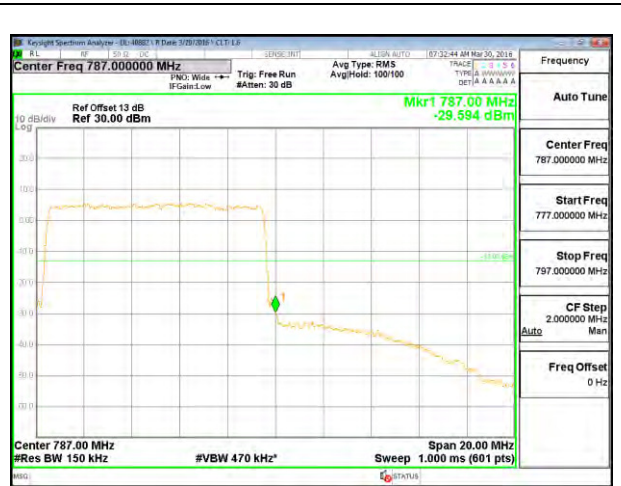

LTE B13 10MHz 16QAM High Channel FRB