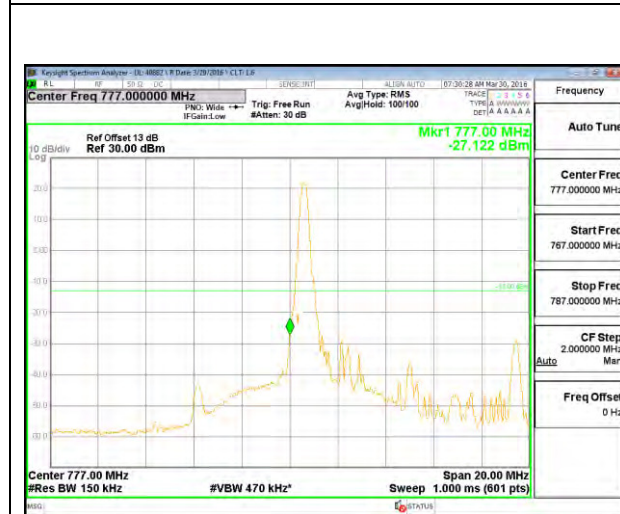

LTE B13 5MHz QPSK Low Channel FRB

LTE B13 5MHz QPSK High Channel FRB

LTE B13 5MHz 16QAM Low Channel 1RB

LTE B13 5MHz 16QAM High Channel 1RB

LTE B13 5MHz 16QAM Low Channel FRB

LTE B13 5MHz 16QAM High Channel FRB

LTE B13 10MHz QPSK Low Channel 1RB

LTE B13 10MHz QPSK High Channel 1RB

LTE B13 10MHz QPSK Low Channel FRB

LTE B13 10MHz QPSK High Channel FRB

LTE B13 10MHz 16QAM Low Channel 1RB

LTE B13 10MHz 16QAM High Channel 1RB