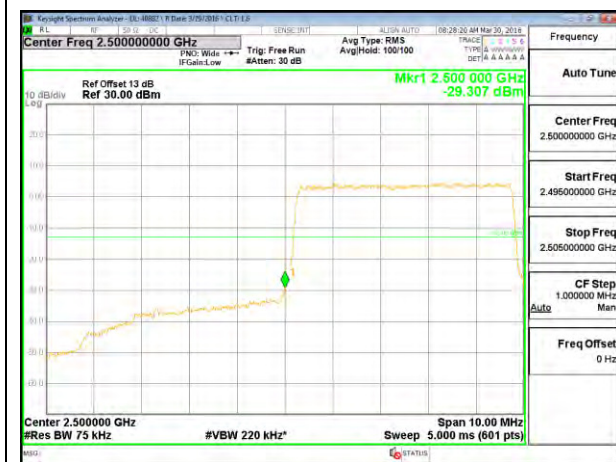

LTE B5 10MHz 16QAM Low Channel FRB

LTE B5 10MHz 16QAM High Channel FRB

LTE Band 7

LTE B7 5MHz QPSK Low Channel 1RB

LTE B7 5MHz QPSK High Channel 1RB

LTE B7 5MHz QPSK Low Channel FRB

LTE B7 5MHz QPSK High Channel FRB

LTE B7 5MHz 16QAM Low Channel 1RB

LTE B7 5MHz 16QAM High Channel 1RB

LTE B7 5MHz 16QAM Low Channel FRB

LTE B7 5MHz 16QAM High Channel FRB

LTE B7 10MHz QPSK Low Channel 1RB

LTE B7 10MHz QPSK High Channel 1RB