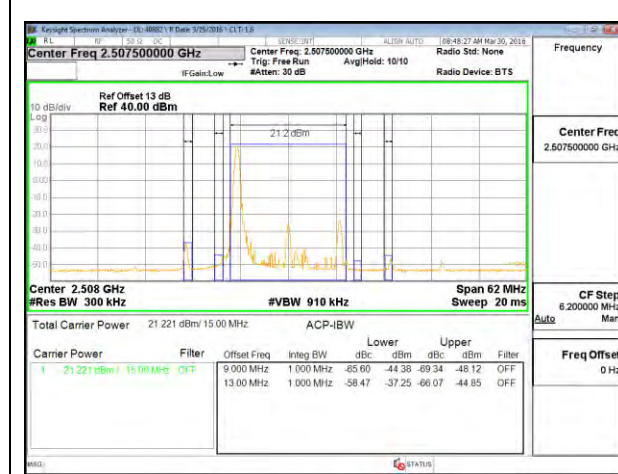

LTE B7 10MHz QPSK High Channel FRB

LTE B7 10MHz 16QAM Low Channel 1RB

LTE B7 10MHz 16QAM High Channel 1RB

LTE B7 10MHz 16QAM Low Channel FRB

LTE B7 10MHz 16QAM High Channel FRB

LTE B7 15MHz QPSK Low Channel 1RB