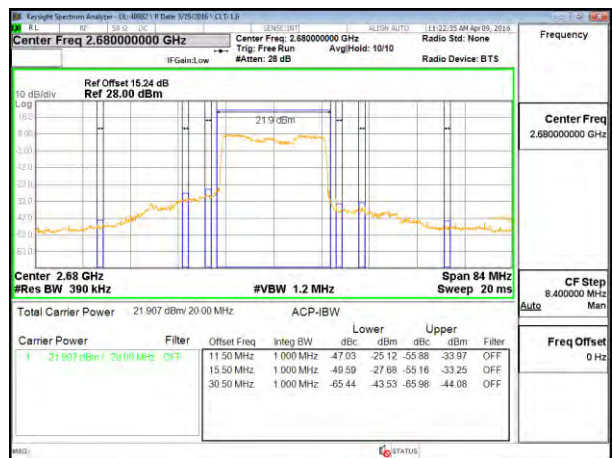

LTE B41 15MHz 16QAM High Channel 1RB

LTE B41 15MHz 16QAM Low Channel FRB

LTE B41 15MHz 16QAM High Channel FRB

LTE B41 20MHz QPSK Low Channel 1RB

LTE B41 20MHz QPSK High Channel 1RB

LTE B41 20MHz QPSK Low Channel FRB