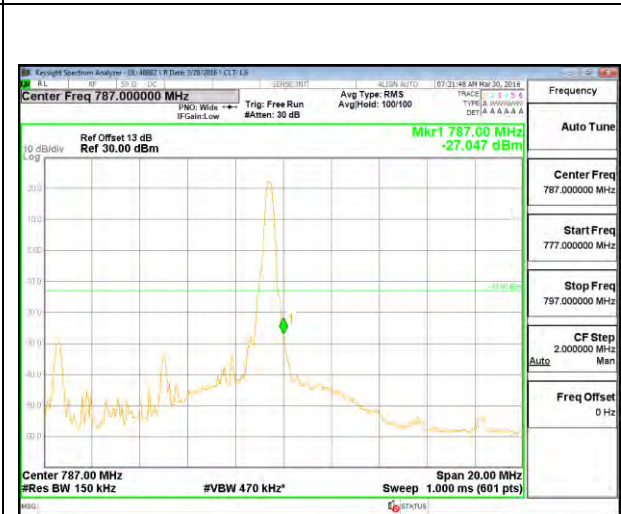

LTE B13 5MHz QPSK Low Channel FRB

LTE B13 5MHz QPSK High Channel FRB

LTE B13 5MHz 16QAM Low Channel 1RB

LTE B13 5MHz 16QAM High Channel 1RB

LTE B13 5MHz 16QAM Low Channel FRB

LTE B13 5MHz 16QAM High Channel FRB

LTE B13 10MHz QPSK Low Channel 1RB

LTE B13 10MHz QPSK High Channel 1RB

LTE B13 10MHz QPSK Low Channel FRB

LTE B13 10MHz QPSK High Channel FRB

LTE B13 10MHz 16QAM Low Channel 1RB

LTE B13 10MHz 16QAM High Channel 1RB