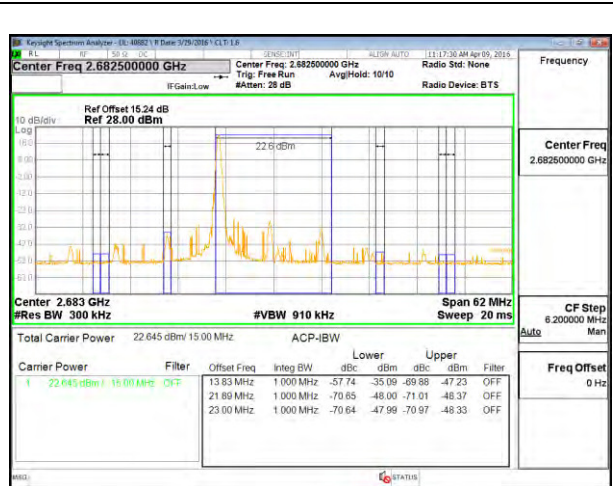

LTE B41 10MHz 16QAM High Channel FRB

LTE B41 15MHz QPSK Low Channel 1RB

LTE B41 15MHz QPSK High Channel 1RB

LTE B41 15MHz QPSK Low Channel FRB

LTE B41 15MHz QPSK High Channel FRB

LTE B41 15MHz 16QAM Low Channel 1RB