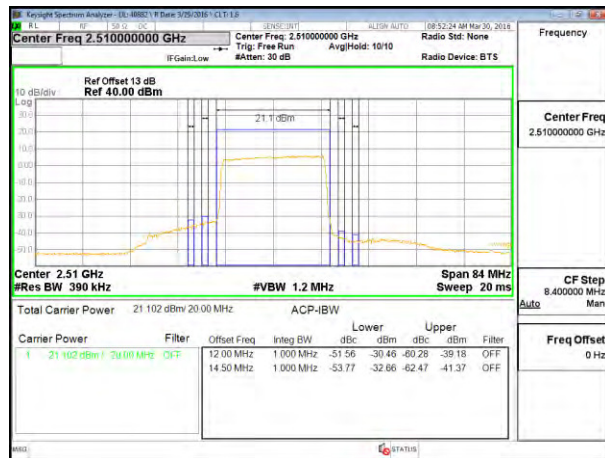

LTE B7 20MHz QPSK Low Channel FRB