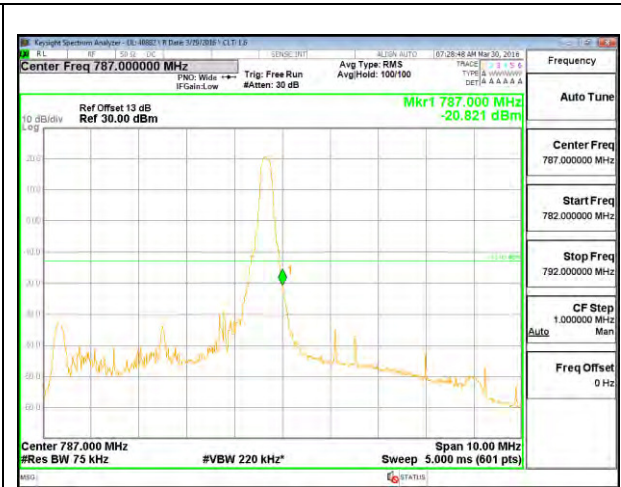

LTE B7 20MHz 16QAM Low Channel 1RB

LTE B7 20MHz 16QAM High Channel 1RB

LTE B7 20MHz 16QAM Low Channel FRB

LTE B7 20MHz 16QAM High Channel FRB

LTE Band 13

LTE B13 5MHz QPSK Low Channel 1RB

LTE B13 5MHz QPSK High Channel 1RB