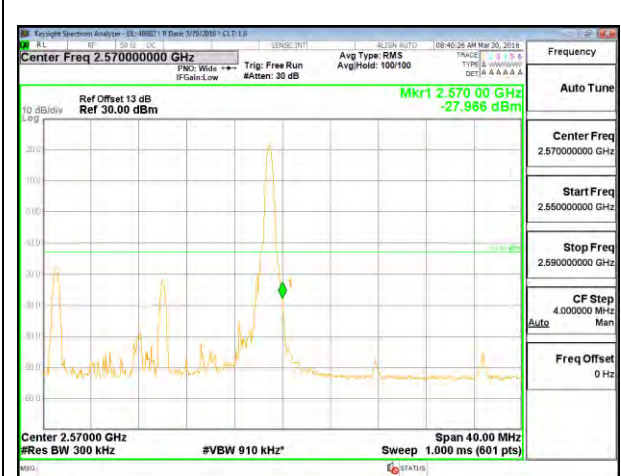

LTE B7 15MHz QPSK Low Channel 1RB

LTE B7 15MHz QPSK High Channel 1RB

LTE B7 15MHz QPSK Low Channel FRB

LTE B7 15MHz QPSK High Channel FRB

LTE B7 15MHz 16QAM Low Channel 1RB

LTE B7 15MHz 16QAM High Channel 1RB

LTE B7 15MHz 16QAM Low Channel FRB

LTE B7 15MHz 16QAM High Channel FRB

LTE B7 20MHz QPSK Low Channel 1RB

LTE B7 20MHz QPSK High Channel 1RB

LTE B7 20MHz QPSK Low Channel FRB

LTE B7 20MHz QPSK High Channel FRB

LTE B7 20MHz 16QAM Low Channel 1RB

LTE B7 20MHz 16QAM High Channel 1RB

LTE B7 20MHz 16QAM Low Channel FRB

LTE B7 20MHz 16QAM High Channel FRB

LTE Band 13

LTE B13 5MHz QPSK Low Channel 1RB

LTE B13 5MHz QPSK High Channel 1RB