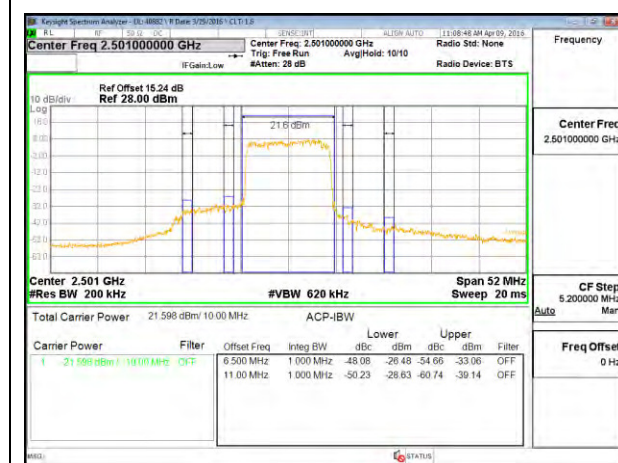

LTE B41 10MHz QPSK High Channel 1RB

LTE B41 10MHz QPSK Low Channel FRB

LTE B41 10MHz QPSK High Channel FRB

LTE B41 10MHz 16QAM Low Channel 1RB

LTE B41 10MHz 16QAM High Channel 1RB

LTE B41 10MHz 16QAM Low Channel FRB