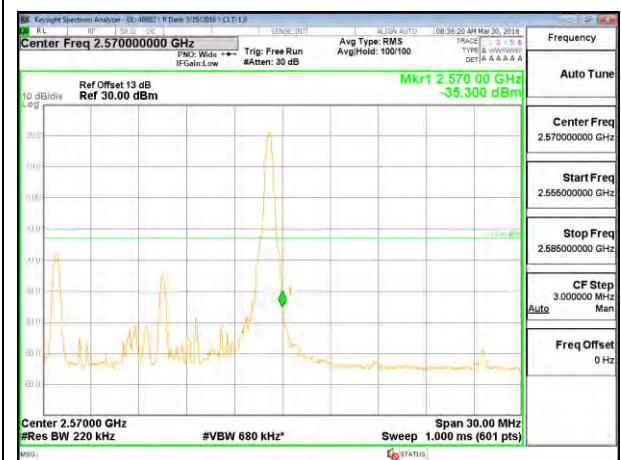

LTE B7 10MHz QPSK Low Channel FRB

LTE B7 10MHz QPSK High Channel FRB

LTE B7 10MHz 16QAM Low Channel 1RB

LTE B7 10MHz 16QAM High Channel 1RB

LTE B7 10MHz 16QAM Low Channel FRB

LTE B7 10MHz 16QAM High Channel FRB

LTE B7 15MHz QPSK Low Channel 1RB

LTE B7 15MHz QPSK High Channel 1RB

LTE B7 15MHz QPSK Low Channel FRB

LTE B7 15MHz QPSK High Channel FRB

LTE B7 15MHz 16QAM Low Channel 1RB

LTE B7 15MHz 16QAM High Channel 1RB