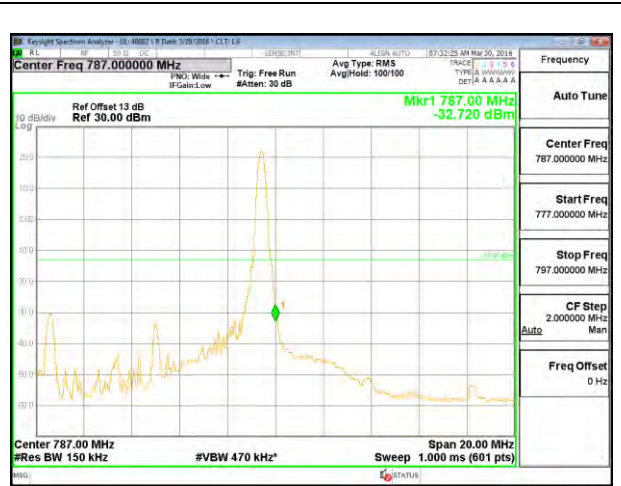

LTE B13 10MHz QPSK Low Channel 1RB

LTE B13 10MHz QPSK High Channel 1RB

LTE B13 10MHz QPSK Low Channel FRB

LTE B13 10MHz QPSK High Channel FRB

LTE B13 10MHz 16QAM Low Channel 1RB

LTE B13 10MHz 16QAM High Channel 1RB