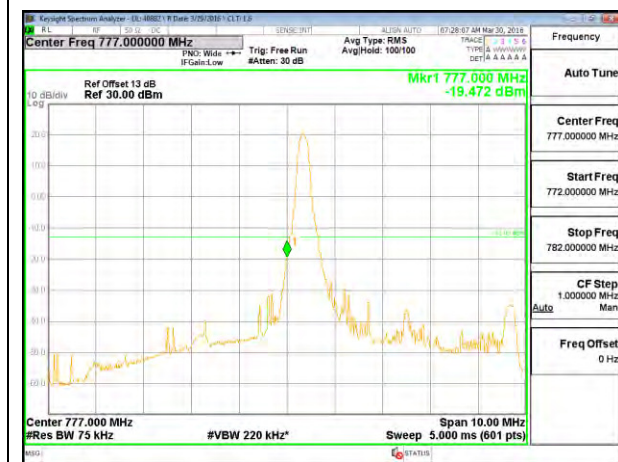

LTE B13 5MHz 16QAM Low Channel 1RB