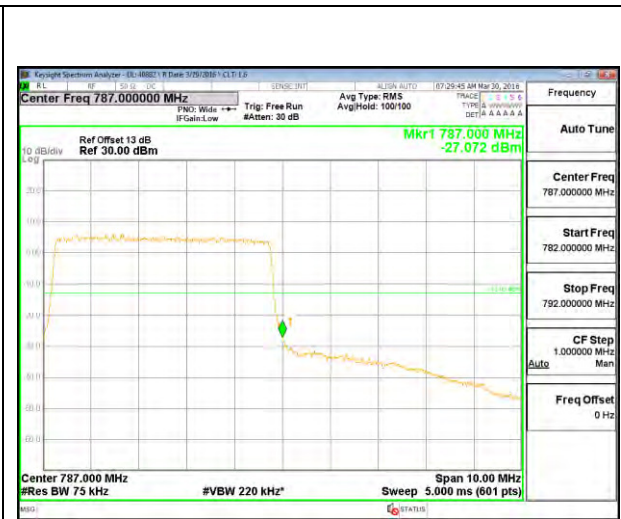

LTE B13 5MHz QPSK Low Channel FRB

LTE B13 5MHz QPSK High Channel FRB

LTE B13 5MHz 16QAM Low Channel 1RB

LTE B13 5MHz 16QAM High Channel 1RB

LTE B13 5MHz 16QAM Low Channel FRB

LTE B13 5MHz 16QAM High Channel FRB

LTE B13 10MHz QPSK Low Channel 1RB

LTE B13 10MHz QPSK High Channel 1RB

LTE B13 10MHz QPSK Low Channel FRB

LTE B13 10MHz QPSK High Channel FRB

LTE B13 10MHz 16QAM Low Channel 1RB

LTE B13 10MHz 16QAM High Channel 1RB