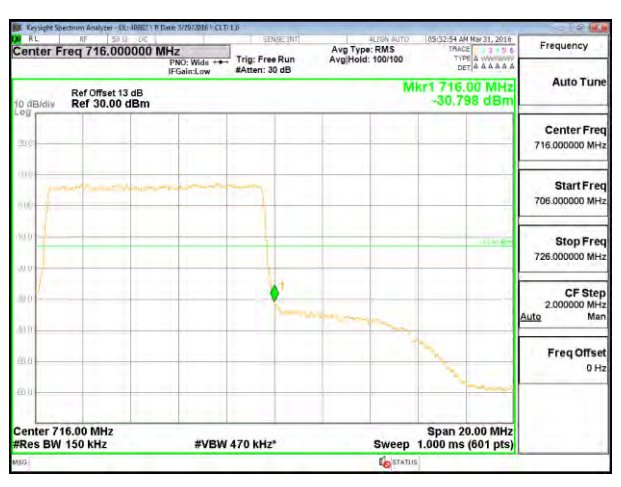

LTE B17 10MHz QPSK High Channel FRB