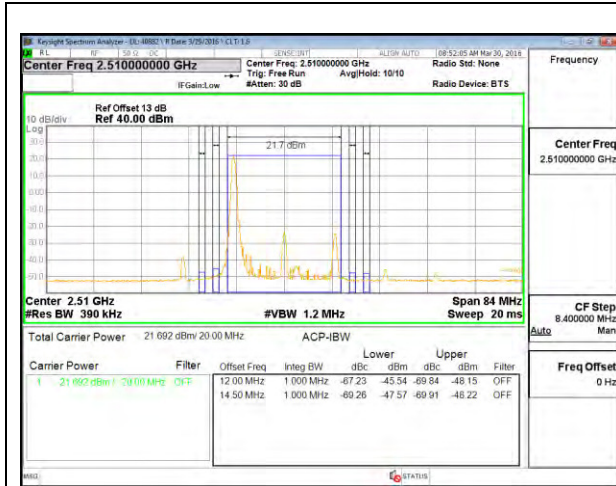

LTE B7 20MHz QPSK Low Channel 1RB