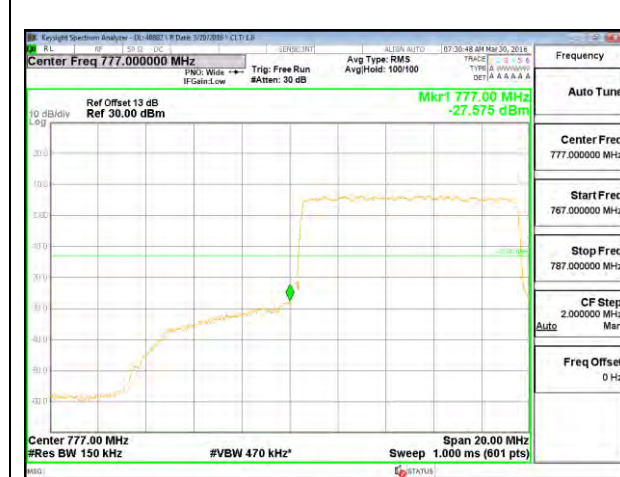

LTE B13 5MHz QPSK Low Channel FRB

LTE B13 5MHz QPSK High Channel FRB

LTE B13 5MHz 16QAM Low Channel 1RB

LTE B13 5MHz 16QAM High Channel 1RB

LTE B13 5MHz 16QAM Low Channel FRB

LTE B13 5MHz 16QAM High Channel FRB

LTE B13 10MHz QPSK Low Channel 1RB

LTE B13 10MHz QPSK High Channel 1RB

LTE B13 10MHz QPSK Low Channel FRB

LTE B13 10MHz QPSK High Channel FRB

LTE B13 10MHz 16QAM Low Channel 1RB

LTE B13 10MHz 16QAM High Channel 1RB