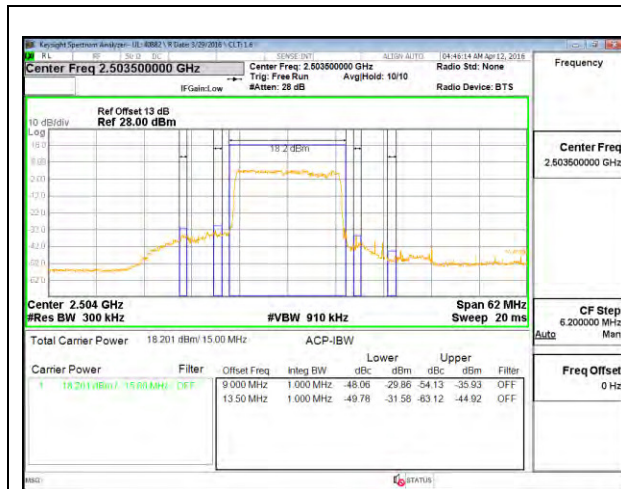

LTE B41 15MHz QPSK Low Channel FRB