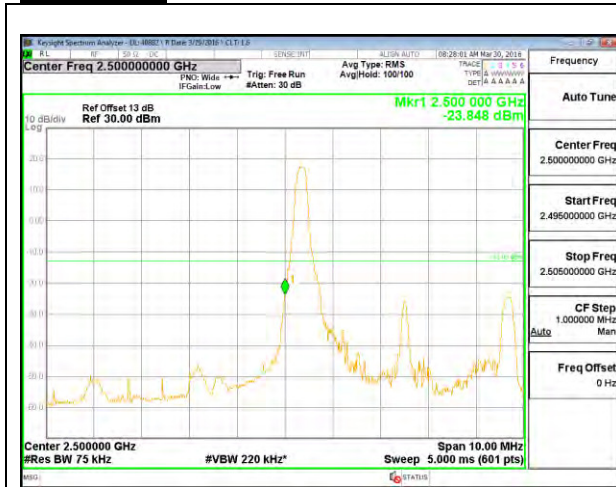

LTE B5 10MHz 16QAM Low Channel FRB

LTE B5 10MHz 16QAM High Channel FRB

LTE Band 7

LTE B7 5MHz QPSK Low Channel 1RB

LTE B7 5MHz QPSK High Channel 1RB

LTE B7 5MHz QPSK Low Channel FRB

LTE B7 5MHz QPSK High Channel FRB

LTE B7 5MHz 16QAM Low Channel 1RB

LTE B7 5MHz 16QAM High Channel 1RB

LTE B7 5MHz 16QAM Low Channel FRB

LTE B7 5MHz 16QAM High Channel FRB

LTE B7 10MHz QPSK Low Channel 1RB

LTE B7 10MHz QPSK High Channel 1RB