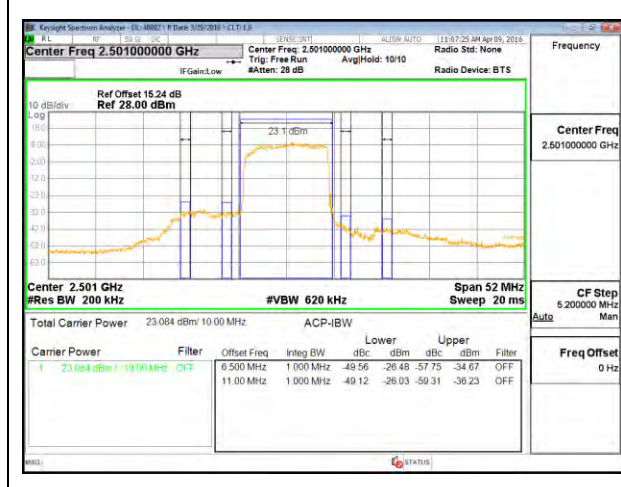

LTE B41 10MHz QPSK Low Channel FRB