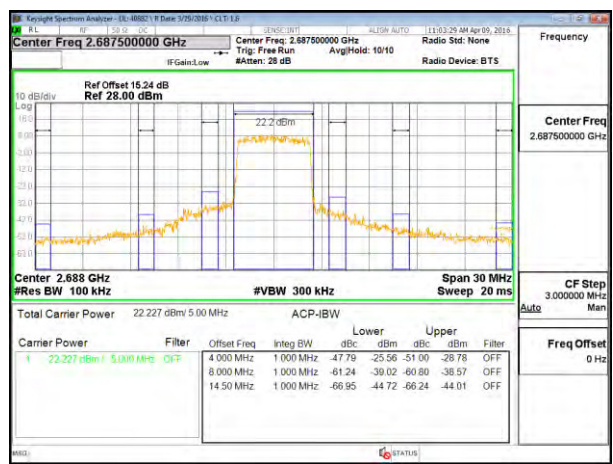

LTE B7 20MHz 16QAM High Channel 1RB

LTE B7 20MHz 16QAM Low Channel FRB

LTE B7 20MHz 16QAM High Channel FRB

LTE Band 41

LTE B41 5MHz QPSK Low Channel 1RB

LTE B41 5MHz QPSK High Channel 1RB

LTE B41 5MHz QPSK Low Channel FRB