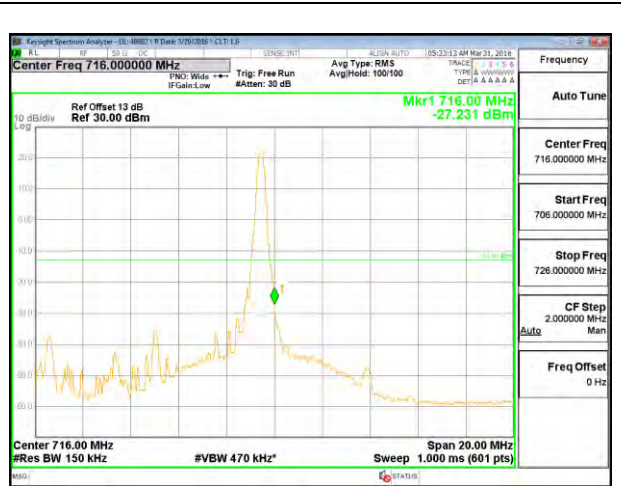

LTE B17 5MHz 16QAM Low Channel 1RB

LTE B17 5MHz 16QAM High Channel 1RB

LTE B17 5MHz 16QAM Low Channel FRB

LTE B17 5MHz 16QAM High Channel FRB

LTE B17 10MHz QPSK Low Channel 1RB

LTE B17 10MHz QPSK High Channel 1RB

LTE B17 10MHz QPSK Low Channel FRB

LTE B17 10MHz QPSK High Channel FRB

LTE B17 10MHz 16QAM Low Channel 1RB

LTE B17 10MHz 16QAM High Channel 1RB

LTE B17 10MHz 16QAM Low Channel FRB

LTE B17 10MHz 16QAM High Channel FRB