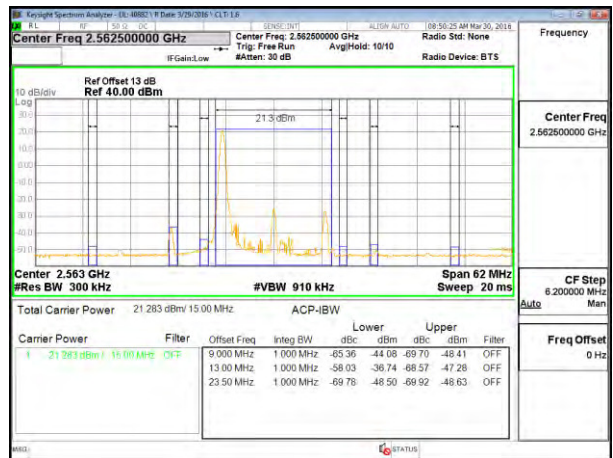

LTE B7 15MHz QPSK High Channel 1RB

LTE B7 15MHz QPSK Low Channel FRB

LTE B7 15MHz QPSK High Channel FRB

LTE B7 15MHz 16QAM Low Channel 1RB

LTE B7 15MHz 16QAM High Channel 1RB

LTE B7 15MHz 16QAM Low Channel FRB