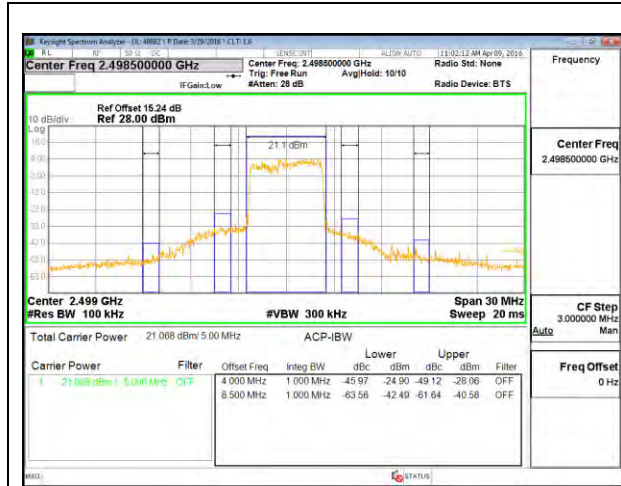

LTE B41 5MHz 16QAM Low Channel FRB