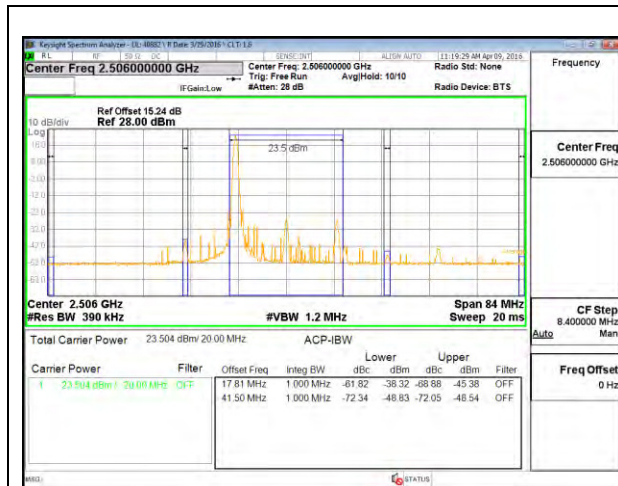

LTE B41 20MHz QPSK Low Channel 1RB