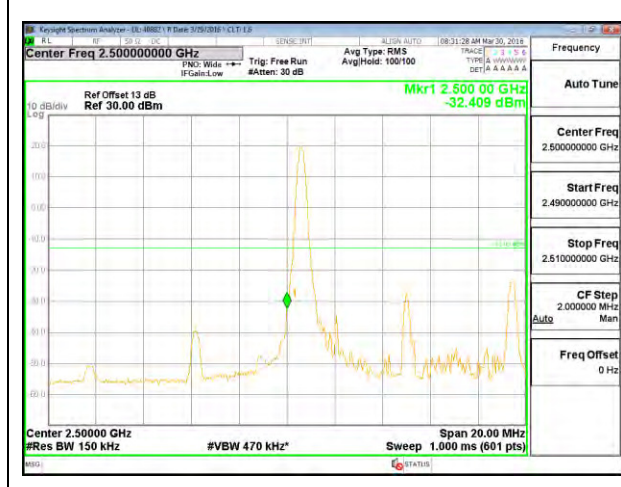

LTE B5 10MHz 16QAM Low Channel FRB

LTE B5 10MHz 16QAM High Channel FRB

LTE Band 7

LTE B7 5MHz QPSK Low Channel 1RB

LTE B7 5MHz QPSK High Channel 1RB

LTE B7 5MHz QPSK Low Channel FRB

LTE B7 5MHz QPSK High Channel FRB

LTE B7 5MHz 16QAM Low Channel 1RB

LTE B7 5MHz 16QAM High Channel 1RB

LTE B7 5MHz 16QAM Low Channel FRB

LTE B7 5MHz 16QAM High Channel FRB

LTE B7 10MHz QPSK Low Channel 1RB

LTE B7 10MHz QPSK High Channel 1RB

LTE B7 10MHz QPSK Low Channel FRB

LTE B7 10MHz QPSK High Channel FRB

LTE B7 10MHz 16QAM Low Channel 1RB

LTE B7 10MHz 16QAM High Channel 1RB

LTE B7 10MHz 16QAM Low Channel FRB

LTE B7 10MHz 16QAM High Channel FRB