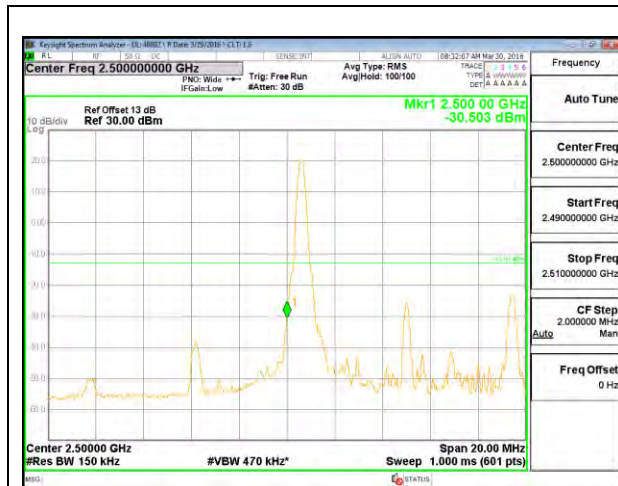

LTE B5 10MHz 16QAM Low Channel FRB

LTE B5 10MHz 16QAM High Channel FRB

LTE Band 7

LTE B7 5MHz QPSK Low Channel 1RB

LTE B7 5MHz QPSK High Channel 1RB

LTE B7 5MHz QPSK Low Channel FRB

LTE B7 5MHz QPSK High Channel FRB

LTE B7 5MHz 16QAM Low Channel 1RB

LTE B7 5MHz 16QAM High Channel 1RB

LTE B7 5MHz 16QAM Low Channel FRB

LTE B7 5MHz 16QAM High Channel FRB

LTE B7 10MHz QPSK Low Channel 1RB

LTE B7 10MHz QPSK High Channel 1RB

LTE B7 10MHz QPSK Low Channel FRB

LTE B7 10MHz QPSK High Channel FRB

LTE B7 10MHz 16QAM Low Channel 1RB

LTE B7 10MHz 16QAM High Channel 1RB

LTE B7 10MHz 16QAM Low Channel FRB

LTE B7 10MHz 16QAM High Channel FRB