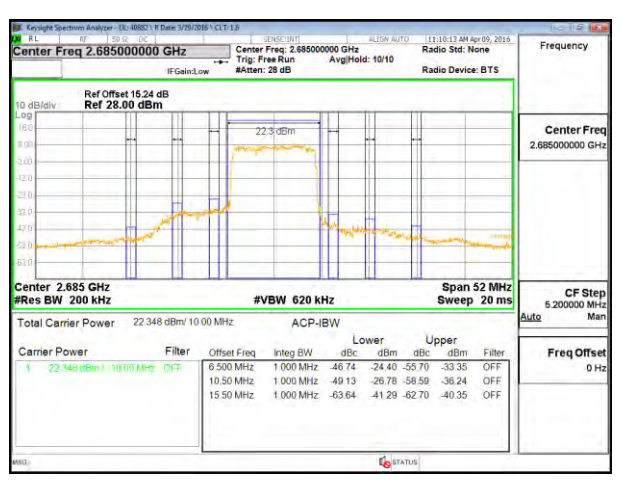

LTE B41 10MHz QPSK High Channel FRB