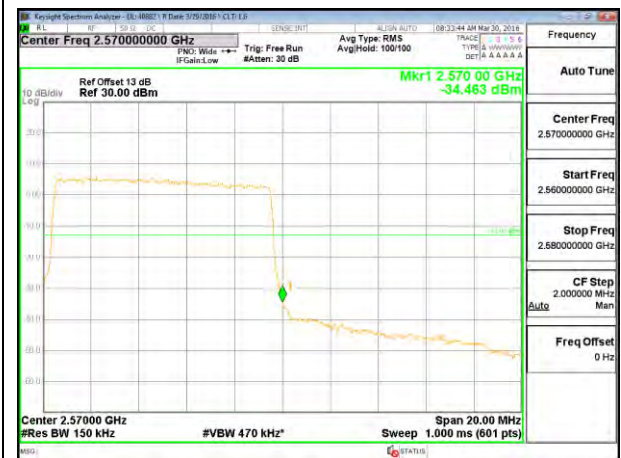

LTE B7 5MHz 16QAM Low Channel 1RB

LTE B7 5MHz 16QAM High Channel 1RB

LTE B7 5MHz 16QAM Low Channel FRB

LTE B7 5MHz 16QAM High Channel FRB

LTE B7 10MHz QPSK Low Channel 1RB

LTE B7 10MHz QPSK High Channel 1RB

LTE B7 10MHz QPSK Low Channel FRB

LTE B7 10MHz QPSK High Channel FRB

LTE B7 10MHz 16QAM Low Channel 1RB

LTE B7 10MHz 16QAM High Channel 1RB

LTE B7 10MHz 16QAM Low Channel FRB

LTE B7 10MHz 16QAM High Channel FRB

LTE B7 15MHz QPSK Low Channel 1RB

LTE B7 15MHz QPSK High Channel 1RB

LTE B7 15MHz QPSK Low Channel FRB

LTE B7 15MHz QPSK High Channel FRB

LTE B7 15MHz 16QAM Low Channel 1RB

LTE B7 15MHz 16QAM High Channel 1RB