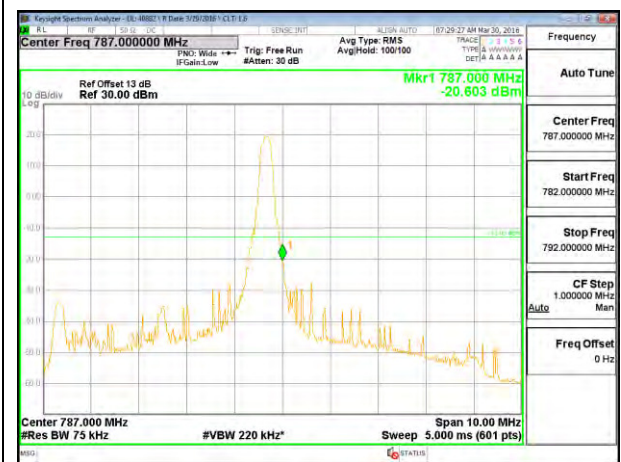

LTE B13 5MHz 16QAM High Channel 1RB