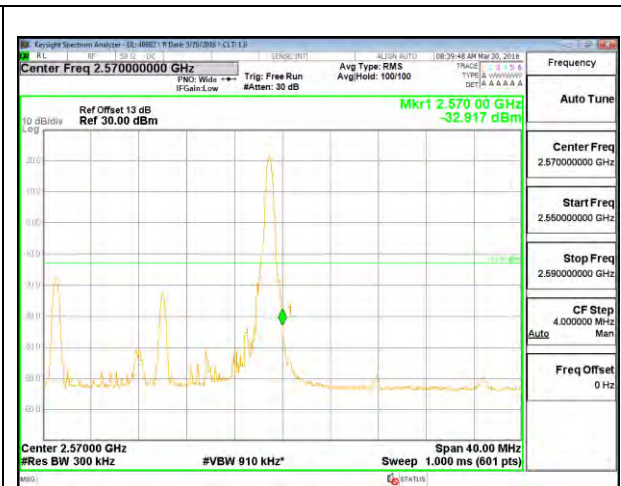

LTE B7 15MHz QPSK Low Channel 1RB

LTE B7 15MHz QPSK High Channel 1RB

LTE B7 15MHz QPSK Low Channel FRB

LTE B7 15MHz QPSK High Channel FRB

LTE B7 15MHz 16QAM Low Channel 1RB

LTE B7 15MHz 16QAM High Channel 1RB

LTE B7 15MHz 16QAM Low Channel FRB

LTE B7 15MHz 16QAM High Channel FRB

LTE B7 20MHz QPSK Low Channel 1RB

LTE B7 20MHz QPSK High Channel 1RB

LTE B7 20MHz QPSK Low Channel FRB

LTE B7 20MHz QPSK High Channel FRB