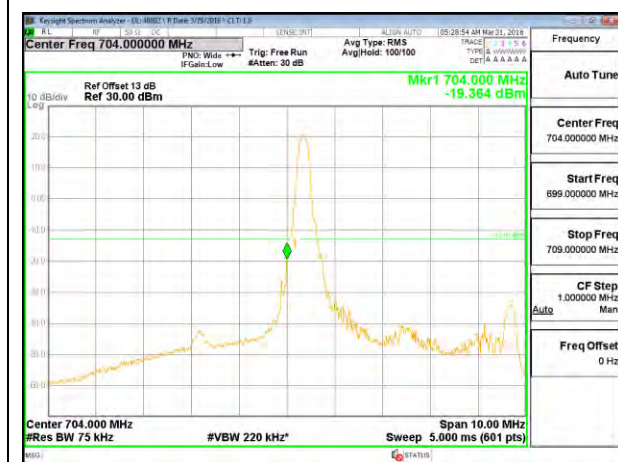

LTE B13 10MHz 16QAM Low Channel FRB

LTE B13 10MHz 16QAM High Channel FRB

LTE Band 17

LTE B17 5MHz QPSK Low Channel 1RB

LTE B17 5MHz QPSK High Channel 1RB

LTE B17 5MHz QPSK Low Channel FRB

LTE B17 5MHz QPSK High Channel FRB