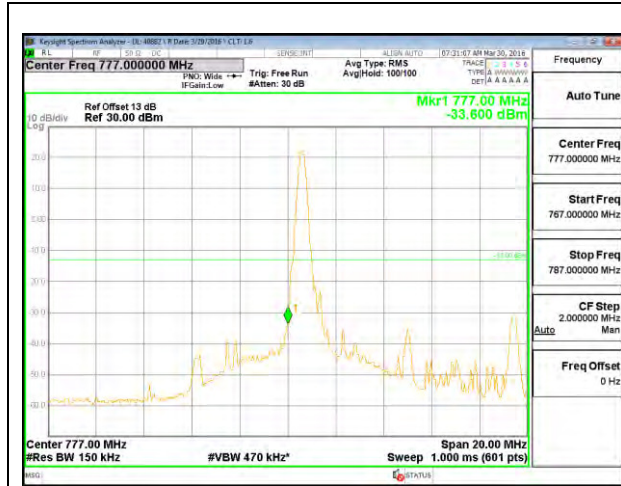

LTE B13 10MHz QPSK Low Channel 1RB

LTE B13 10MHz QPSK High Channel 1RB

LTE B13 10MHz QPSK Low Channel FRB

LTE B13 10MHz QPSK High Channel FRB

LTE B13 10MHz 16QAM Low Channel 1RB

LTE B13 10MHz 16QAM High Channel 1RB

LTE B13 10MHz 16QAM Low Channel FRB

LTE B13 10MHz 16QAM High Channel FRB

LTE Band 17

LTE B17 5MHz QPSK Low Channel 1RB

LTE B17 5MHz QPSK High Channel 1RB

LTE B17 5MHz QPSK Low Channel FRB

LTE B17 5MHz QPSK High Channel FRB