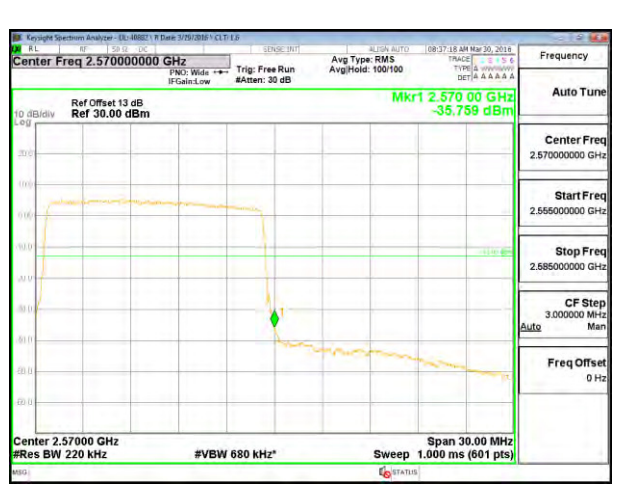

LTE B7 10MHz QPSK Low Channel FRB

LTE B7 10MHz QPSK High Channel FRB

LTE B7 10MHz 16QAM Low Channel 1RB

LTE B7 10MHz 16QAM High Channel 1RB

LTE B7 10MHz 16QAM Low Channel FRB

LTE B7 10MHz 16QAM High Channel FRB

LTE B7 15MHz QPSK Low Channel 1RB

LTE B7 15MHz QPSK High Channel 1RB

LTE B7 15MHz QPSK Low Channel FRB

LTE B7 15MHz QPSK High Channel FRB

LTE B7 15MHz 16QAM Low Channel 1RB

LTE B7 15MHz 16QAM High Channel 1RB

LTE B7 15MHz 16QAM Low Channel FRB

LTE B7 15MHz 16QAM High Channel FRB

LTE B7 20MHz QPSK Low Channel 1RB

LTE B7 20MHz QPSK High Channel 1RB

LTE B7 20MHz QPSK Low Channel FRB

LTE B7 20MHz QPSK High Channel FRB