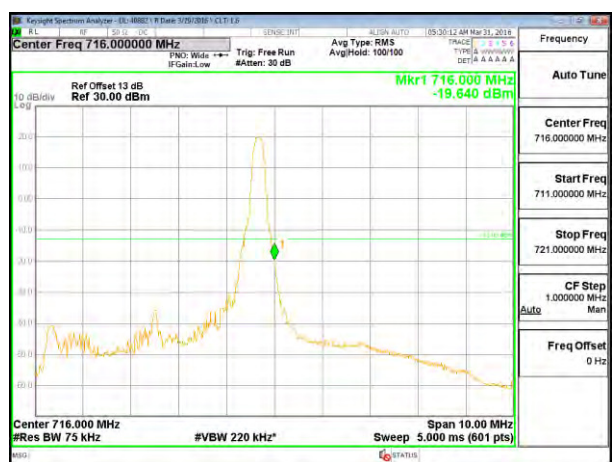

LTE B17 5MHz 16QAM High Channel 1RB