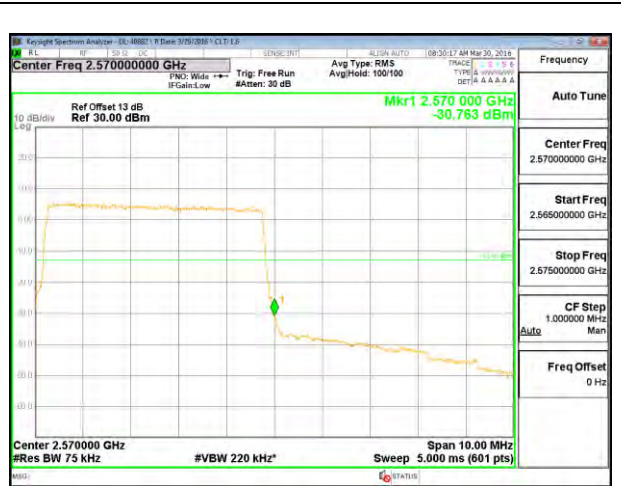

LTE B5 10MHz 16QAM Low Channel FRB

LTE B5 10MHz 16QAM High Channel FRB

LTE Band 7

LTE B7 5MHz QPSK Low Channel 1RB

LTE B7 5MHz QPSK High Channel 1RB

LTE B7 5MHz QPSK Low Channel FRB

LTE B7 5MHz QPSK High Channel FRB

LTE B7 5MHz 16QAM Low Channel 1RB

LTE B7 5MHz 16QAM High Channel 1RB

LTE B7 5MHz 16QAM Low Channel FRB

LTE B7 5MHz 16QAM High Channel FRB

LTE B7 10MHz QPSK Low Channel 1RB

LTE B7 10MHz QPSK High Channel 1RB