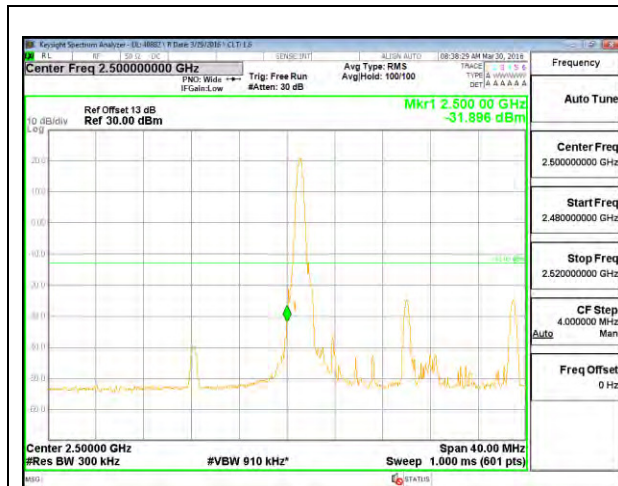

LTE B7 15MHz QPSK Low Channel 1RB

LTE B7 15MHz QPSK High Channel 1RB

LTE B7 15MHz QPSK Low Channel FRB

LTE B7 15MHz QPSK High Channel FRB

LTE B7 15MHz 16QAM Low Channel 1RB

LTE B7 15MHz 16QAM High Channel 1RB

LTE B7 15MHz 16QAM Low Channel FRB

LTE B7 15MHz 16QAM High Channel FRB

LTE B7 20MHz QPSK Low Channel 1RB

LTE B7 20MHz QPSK High Channel 1RB

LTE B7 20MHz QPSK Low Channel FRB

LTE B7 20MHz QPSK High Channel FRB