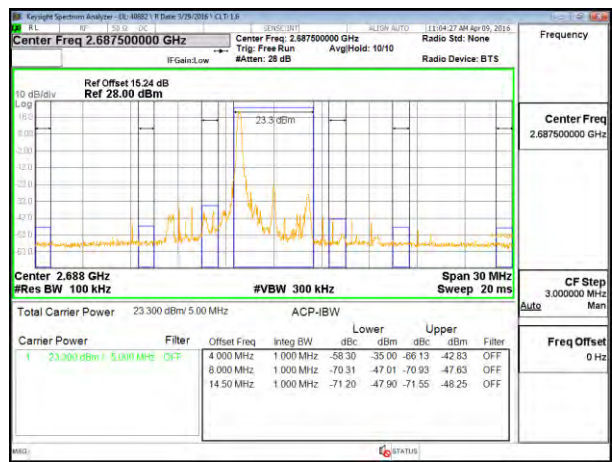

LTE B41 5MHz 16QAM High Channel 1RB