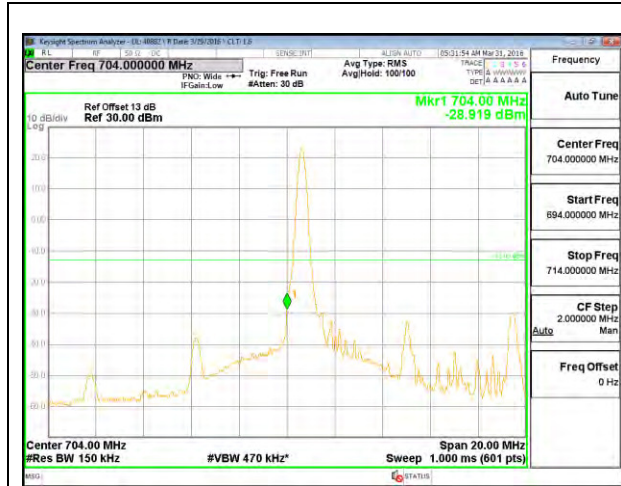

LTE B17 10MHz 16QAM Low Channel 1RB