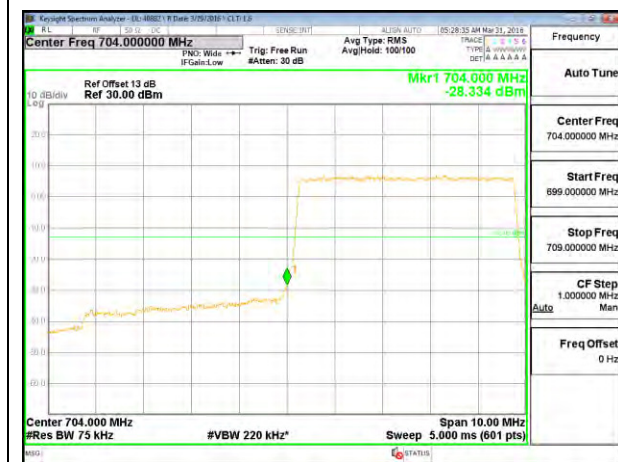

LTE B13 10MHz 16QAM Low Channel FRB

LTE B13 10MHz 16QAM High Channel FRB

LTE Band 17

LTE B17 5MHz QPSK Low Channel 1RB

LTE B17 5MHz QPSK High Channel 1RB

LTE B17 5MHz QPSK Low Channel FRB

LTE B17 5MHz QPSK High Channel FRB

LTE B17 5MHz 16QAM Low Channel 1RB

LTE B17 5MHz 16QAM High Channel 1RB

LTE B17 5MHz 16QAM Low Channel FRB

LTE B17 5MHz 16QAM High Channel FRB

LTE B17 10MHz QPSK Low Channel 1RB

LTE B17 10MHz QPSK High Channel 1RB