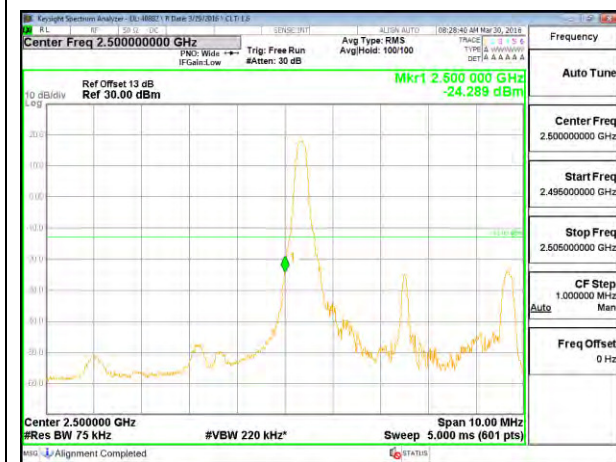

LTE B5 10MHz 16QAM Low Channel FRB

LTE B5 10MHz 16QAM High Channel FRB

LTE Band 7

LTE B7 5MHz QPSK Low Channel 1RB

LTE B7 5MHz QPSK High Channel 1RB

LTE B7 5MHz QPSK Low Channel FRB

LTE B7 5MHz QPSK High Channel FRB

LTE B7 5MHz 16QAM Low Channel 1RB

LTE B7 5MHz 16QAM High Channel 1RB

LTE B7 5MHz 16QAM Low Channel FRB

LTE B7 5MHz 16QAM High Channel FRB

LTE B7 10MHz QPSK Low Channel 1RB

LTE B7 10MHz QPSK High Channel 1RB