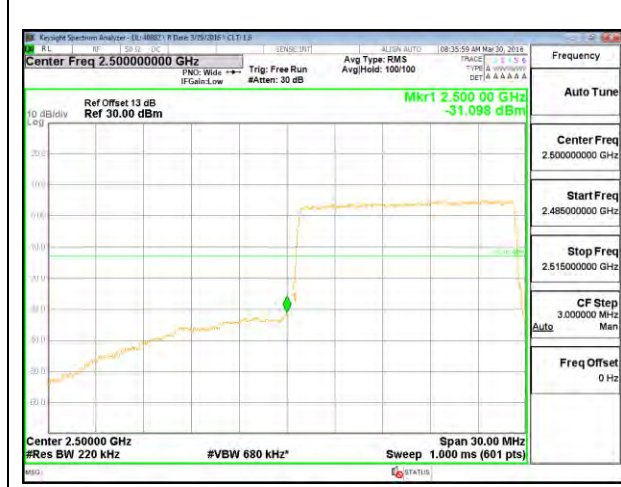

LTE B7 10MHz QPSK Low Channel FRB

LTE B7 10MHz QPSK High Channel FRB

LTE B7 10MHz 16QAM Low Channel 1RB

LTE B7 10MHz 16QAM High Channel 1RB

LTE B7 10MHz 16QAM Low Channel FRB

LTE B7 10MHz 16QAM High Channel FRB

LTE B7 15MHz QPSK Low Channel 1RB

LTE B7 15MHz QPSK High Channel 1RB

LTE B7 15MHz QPSK Low Channel FRB

LTE B7 15MHz QPSK High Channel FRB

LTE B7 15MHz 16QAM Low Channel 1RB

LTE B7 15MHz 16QAM High Channel 1RB

LTE B7 15MHz 16QAM Low Channel FRB

LTE B7 15MHz 16QAM High Channel FRB

LTE B7 20MHz QPSK Low Channel 1RB

LTE B7 20MHz QPSK High Channel 1RB

LTE B7 20MHz QPSK Low Channel FRB

LTE B7 20MHz QPSK High Channel FRB