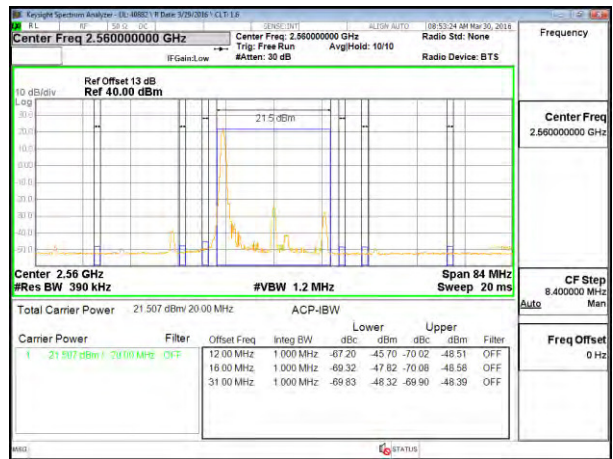

LTE B7 20MHz QPSK High Channel 1RB