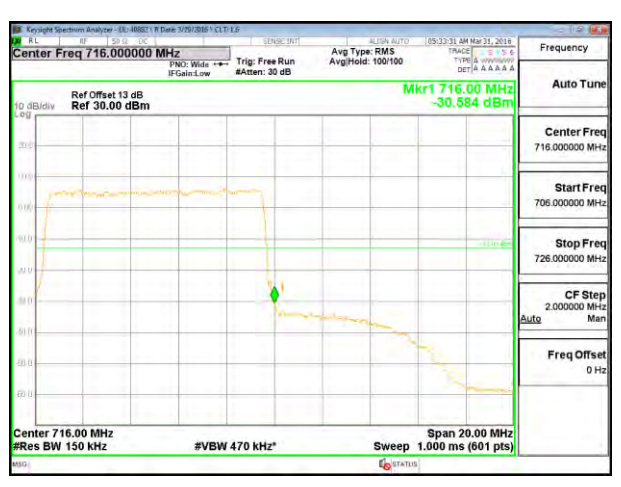

LTE B17 10MHz QPSK Low Channel FRB

LTE B17 10MHz QPSK High Channel FRB

LTE B17 10MHz 16QAM Low Channel 1RB

LTE B17 10MHz 16QAM High Channel 1RB

LTE B17 10MHz 16QAM Low Channel FRB

LTE B17 10MHz 16QAM High Channel FRB

11.2. EMISSION MASK PLOTS LTE Band 7

LTE B7 5MHz 16QAM Low Channel FRB

LTE B7 5MHz 16QAM High Channel FRB

LTE B7 10MHz QPSK Low Channel 1RB

LTE B7 10MHz QPSK High Channel 1RB

LTE B7 10MHz QPSK Low Channel FRB