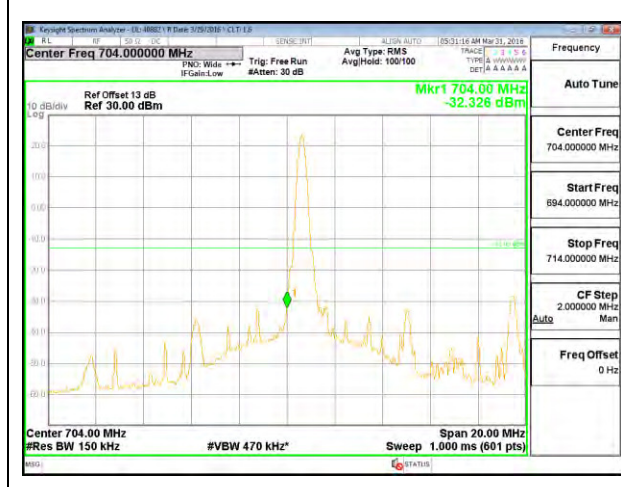

LTE B17 5MHz 16QAM Low Channel 1RB

LTE B17 5MHz 16QAM High Channel 1RB

LTE B17 5MHz 16QAM Low Channel FRB

LTE B17 5MHz 16QAM High Channel FRB

LTE B17 10MHz QPSK Low Channel 1RB

LTE B17 10MHz QPSK High Channel 1RB