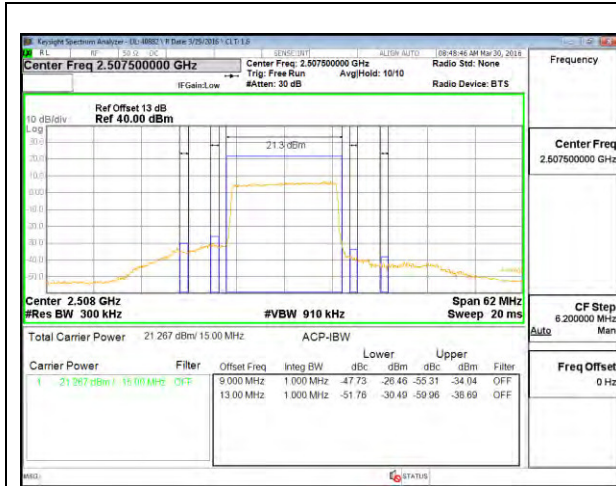

LTE B7 15MHz QPSK Low Channel FRB