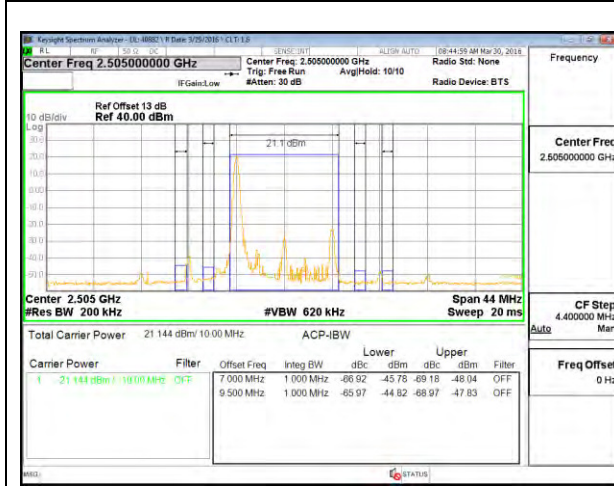

11.2. EMISSION MASK PLOTS LTE Band 7

LTE B7 5MHz 16QAM Low Channel FRB

LTE B7 5MHz 16QAM High Channel FRB

LTE B7 10MHz QPSK Low Channel 1RB

LTE B7 10MHz QPSK High Channel 1RB

LTE B7 10MHz QPSK Low Channel FRB