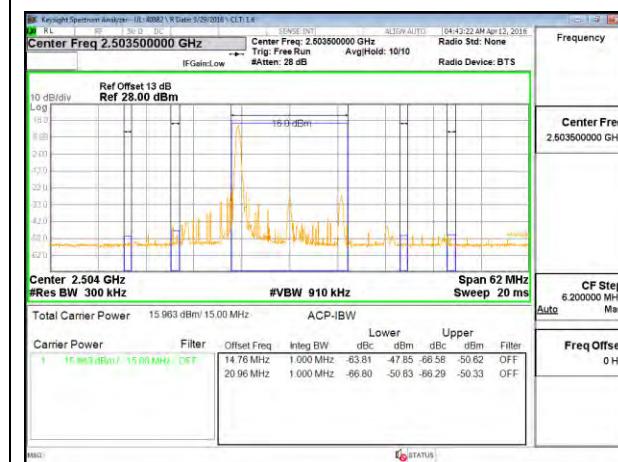

LTE B41 15MHz QPSK Low Channel 1RB