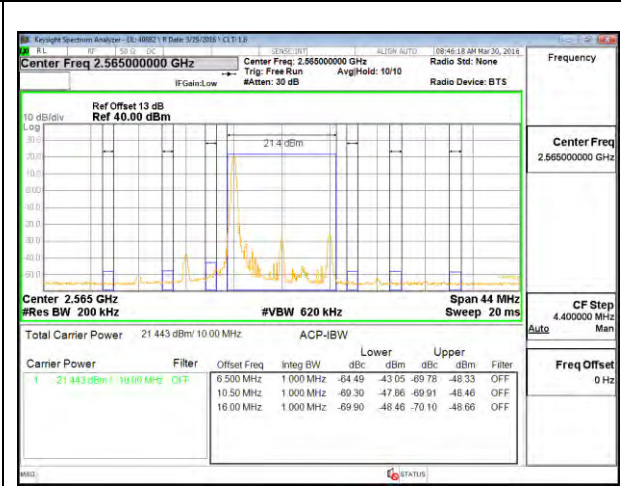

11.2. EMISSION MASK PLOTS LTE Band 7

LTE B7 5MHz 16QAM Low Channel FRB

LTE B7 5MHz 16QAM High Channel FRB

LTE B7 10MHz QPSK Low Channel 1RB

LTE B7 10MHz QPSK High Channel 1RB

LTE B7 10MHz QPSK Low Channel FRB