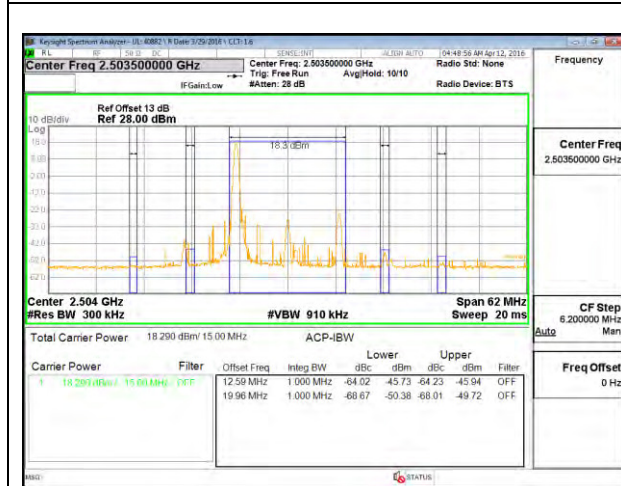

LTE B41 10MHz 16QAM High Channel FRB

LTE B41 15MHz QPSK Low Channel 1RB

LTE B41 15MHz QPSK High Channel 1RB

LTE B41 15MHz QPSK Low Channel FRB

LTE B41 15MHz QPSK High Channel FRB

LTE B41 15MHz 16QAM Low Channel 1RB