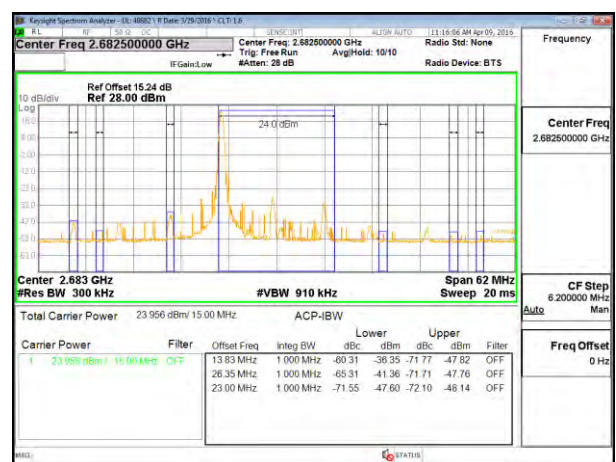

LTE B41 15MHz QPSK High Channel 1RB