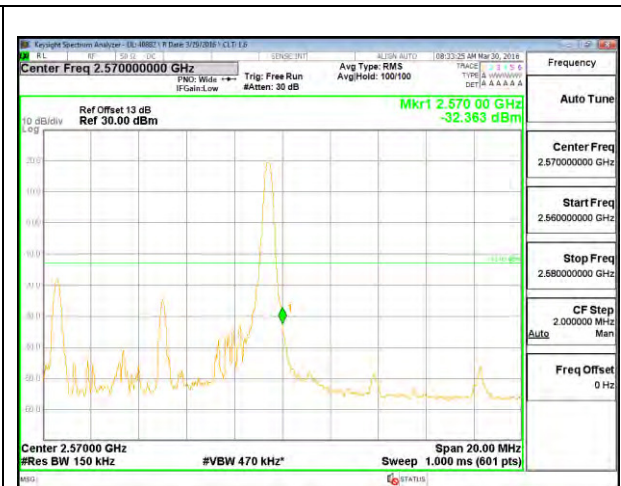

LTE B5 10MHz 16QAM Low Channel FRB

LTE B5 10MHz 16QAM High Channel FRB

LTE Band 7

LTE B7 5MHz QPSK Low Channel 1RB

LTE B7 5MHz QPSK High Channel 1RB

LTE B7 5MHz QPSK Low Channel FRB

LTE B7 5MHz QPSK High Channel FRB

LTE B7 5MHz 16QAM Low Channel 1RB

LTE B7 5MHz 16QAM High Channel 1RB

LTE B7 5MHz 16QAM Low Channel FRB

LTE B7 5MHz 16QAM High Channel FRB

LTE B7 10MHz QPSK Low Channel 1RB

LTE B7 10MHz QPSK High Channel 1RB

LTE B7 10MHz QPSK Low Channel FRB

LTE B7 10MHz QPSK High Channel FRB

LTE B7 10MHz 16QAM Low Channel 1RB

LTE B7 10MHz 16QAM High Channel 1RB

LTE B7 10MHz 16QAM Low Channel FRB

LTE B7 10MHz 16QAM High Channel FRB