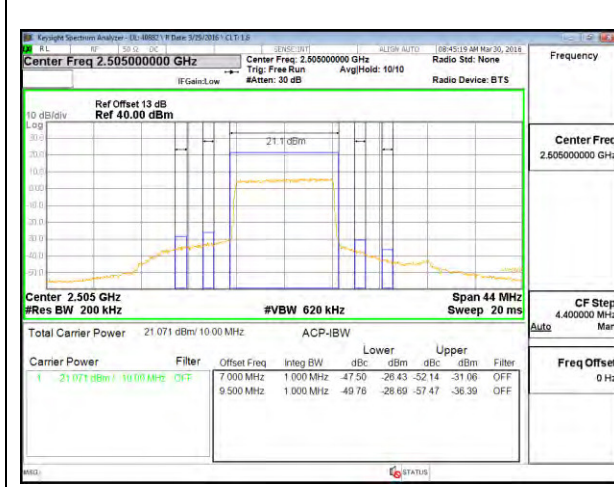

11.2. EMISSION MASK PLOTS LTE Band 7

LTE B7 5MHz 16QAM Low Channel FRB

LTE B7 5MHz 16QAM High Channel FRB

LTE B7 10MHz QPSK Low Channel 1RB

LTE B7 10MHz QPSK High Channel 1RB

LTE B7 10MHz QPSK Low Channel FRB