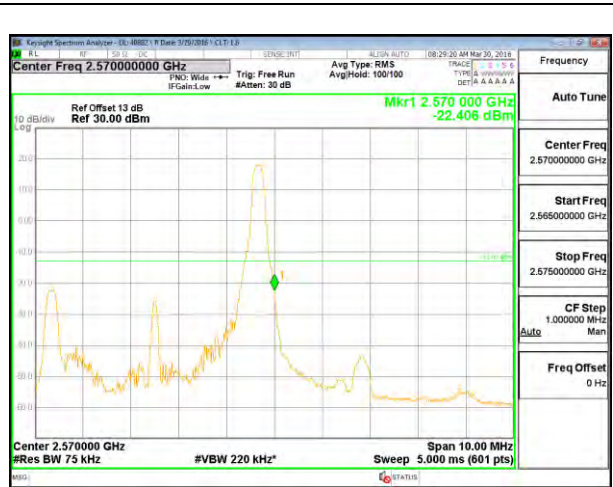

LTE B5 10MHz 16QAM Low Channel FRB

LTE B5 10MHz 16QAM High Channel FRB

LTE Band 7

LTE B7 5MHz QPSK Low Channel 1RB

LTE B7 5MHz QPSK High Channel 1RB

LTE B7 5MHz QPSK Low Channel FRB

LTE B7 5MHz QPSK High Channel FRB

LTE B7 5MHz 16QAM Low Channel 1RB

LTE B7 5MHz 16QAM High Channel 1RB

LTE B7 5MHz 16QAM Low Channel FRB

LTE B7 5MHz 16QAM High Channel FRB

LTE B7 10MHz QPSK Low Channel 1RB

LTE B7 10MHz QPSK High Channel 1RB