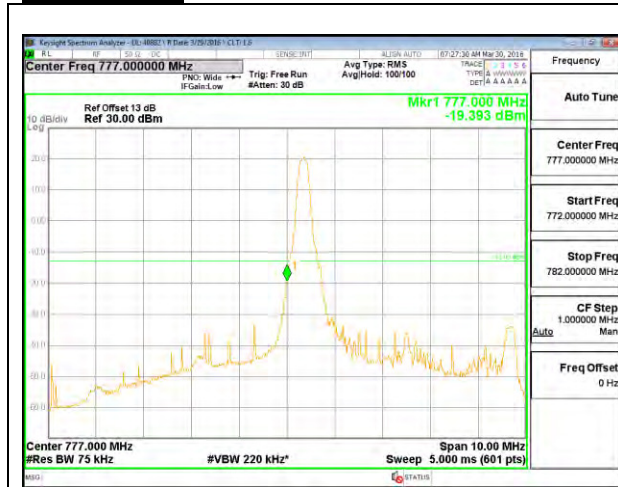

LTE B7 20MHz 16QAM Low Channel 1RB

LTE B7 20MHz 16QAM High Channel 1RB

LTE B7 20MHz 16QAM Low Channel FRB

LTE B7 20MHz 16QAM High Channel FRB

LTE Band 13

LTE B13 5MHz QPSK Low Channel 1RB

LTE B13 5MHz QPSK High Channel 1RB