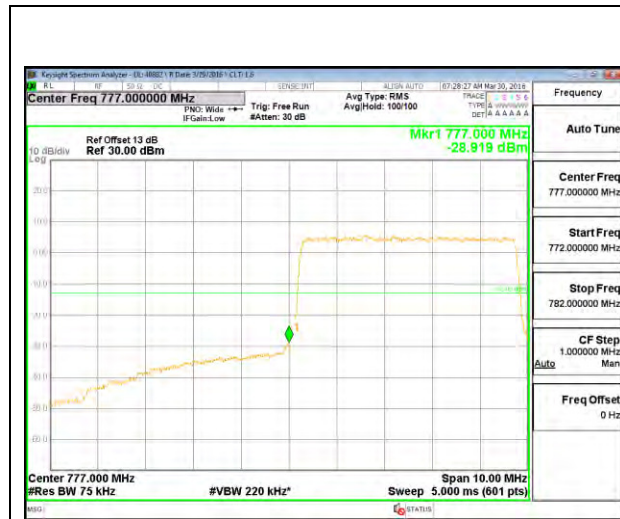

LTE B13 5MHz QPSK Low Channel FRB

LTE B13 5MHz QPSK High Channel FRB

LTE B13 5MHz 16QAM Low Channel 1RB

LTE B13 5MHz 16QAM High Channel 1RB

LTE B13 5MHz 16QAM Low Channel FRB

LTE B13 5MHz 16QAM High Channel FRB