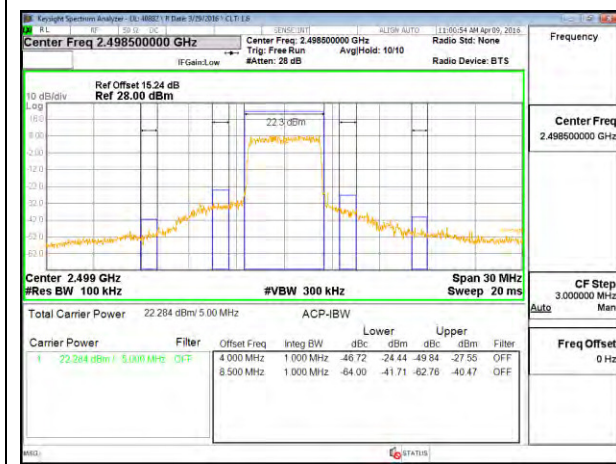

LTE B7 20MHz 16QAM High Channel 1RB

LTE B7 20MHz 16QAM Low Channel FRB

LTE B7 20MHz 16QAM High Channel FRB

LTE Band 41

LTE B41 5MHz QPSK Low Channel 1RB

LTE B41 5MHz QPSK High Channel 1RB

LTE B41 5MHz QPSK Low Channel FRB