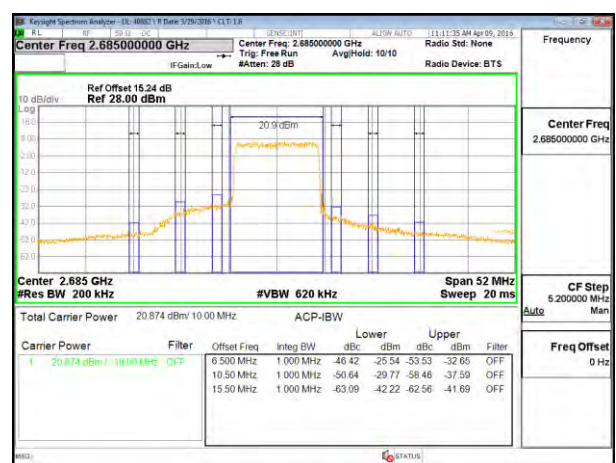

LTE B41 10MHz QPSK High Channel 1RB

LTE B41 10MHz QPSK Low Channel FRB

LTE B41 10MHz QPSK High Channel FRB

LTE B41 10MHz 16QAM Low Channel 1RB

LTE B41 10MHz 16QAM High Channel 1RB

LTE B41 10MHz 16QAM Low Channel FRB