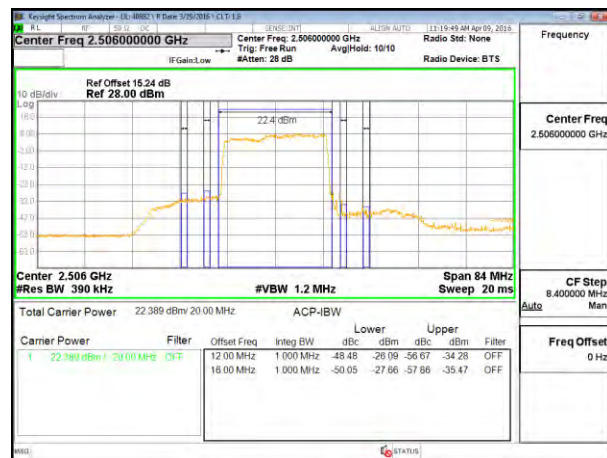

LTE B41 15MHz 16QAM High Channel 1RB

LTE B41 15MHz 16QAM Low Channel FRB

LTE B41 15MHz 16QAM High Channel FRB

LTE B41 20MHz QPSK Low Channel 1RB

LTE B41 20MHz QPSK High Channel 1RB

LTE B41 20MHz QPSK Low Channel FRB