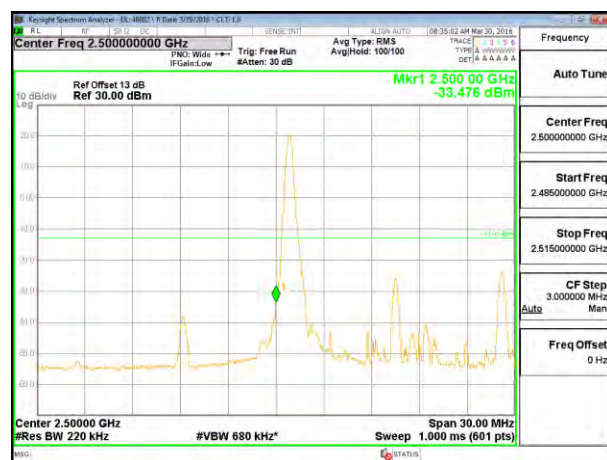

LTE B7 10MHz QPSK Low Channel FRB

LTE B7 10MHz QPSK High Channel FRB

LTE B7 10MHz 16QAM Low Channel 1RB

LTE B7 10MHz 16QAM High Channel 1RB

LTE B7 10MHz 16QAM Low Channel FRB

LTE B7 10MHz 16QAM High Channel FRB

LTE B7 15MHz QPSK Low Channel 1RB

LTE B7 15MHz QPSK High Channel 1RB

LTE B7 15MHz QPSK Low Channel FRB

LTE B7 15MHz QPSK High Channel FRB

LTE B7 15MHz 16QAM Low Channel 1RB

LTE B7 15MHz 16QAM High Channel 1RB