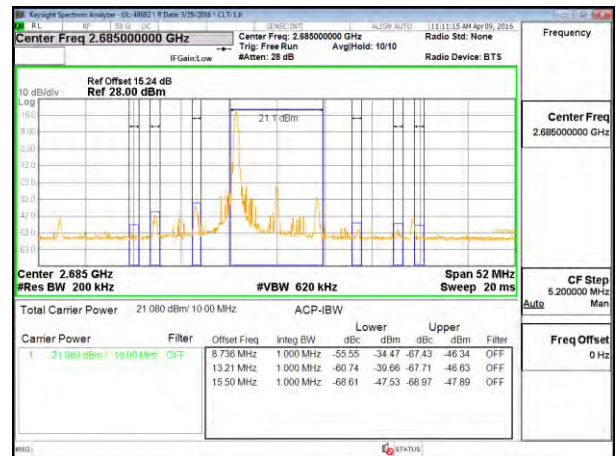

LTE B41 10MHz QPSK High Channel 1RB

LTE B41 10MHz QPSK Low Channel FRB

LTE B41 10MHz QPSK High Channel FRB

LTE B41 10MHz 16QAM Low Channel 1RB

LTE B41 10MHz 16QAM High Channel 1RB

LTE B41 10MHz 16QAM Low Channel FRB