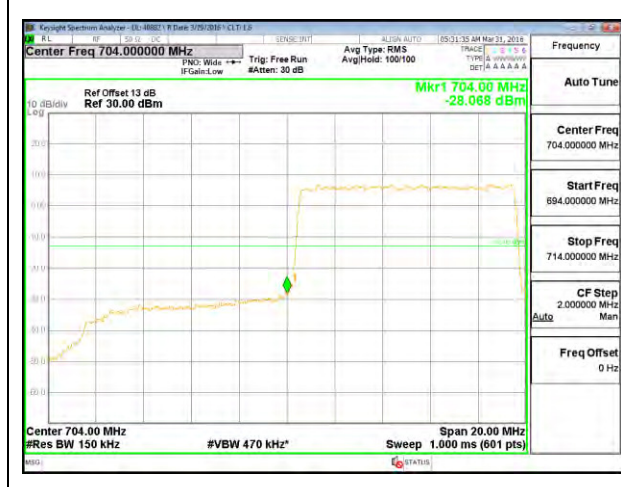

LTE B17 5MHz 16QAM Low Channel 1RB

LTE B17 5MHz 16QAM High Channel 1RB

LTE B17 5MHz 16QAM Low Channel FRB

LTE B17 5MHz 16QAM High Channel FRB

LTE B17 10MHz QPSK Low Channel 1RB

LTE B17 10MHz QPSK High Channel 1RB