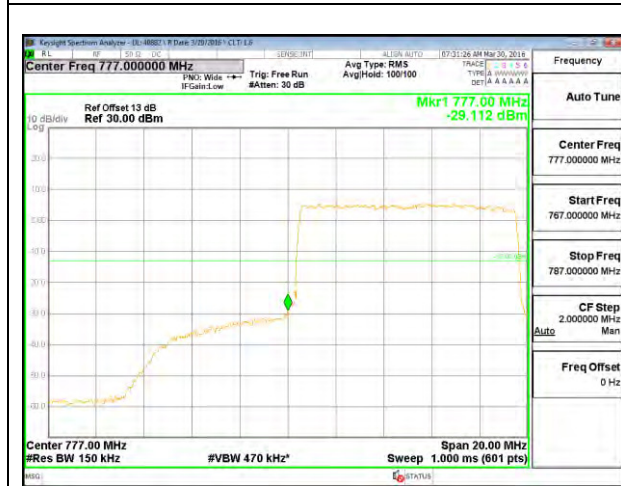

LTE B13 10MHz QPSK Low Channel 1RB

LTE B13 10MHz QPSK High Channel 1RB

LTE B13 10MHz QPSK Low Channel FRB

LTE B13 10MHz QPSK High Channel FRB

LTE B13 10MHz 16QAM Low Channel 1RB

LTE B13 10MHz 16QAM High Channel 1RB