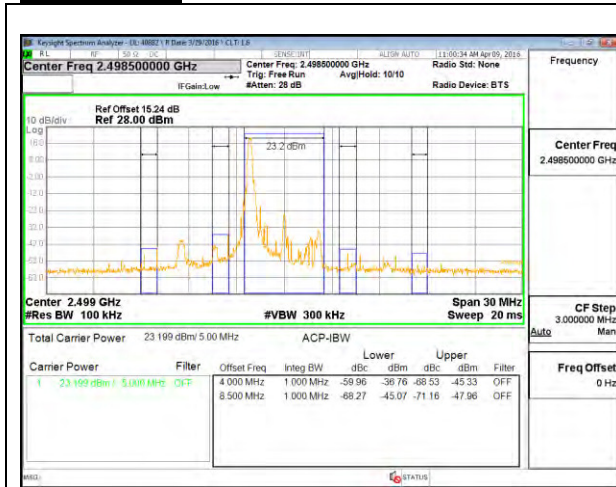

LTE Band 41

LTE B41 5MHz QPSK Low Channel 1RB