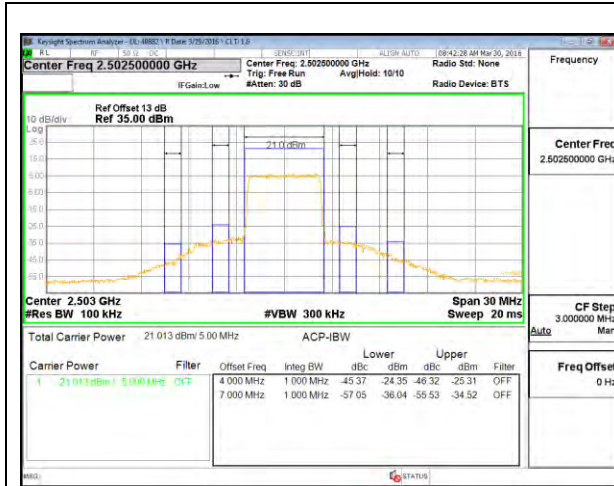

LTE B7 5MHz 16QAM Low Channel FRB