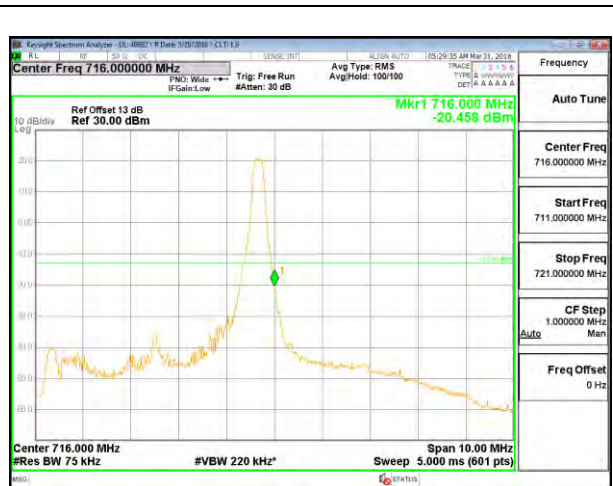

LTE B13 10MHz 16QAM Low Channel FRB

LTE B13 10MHz 16QAM High Channel FRB

LTE Band 17

LTE B17 5MHz QPSK Low Channel 1RB

LTE B17 5MHz QPSK High Channel 1RB

LTE B17 5MHz QPSK Low Channel FRB

LTE B17 5MHz QPSK High Channel FRB