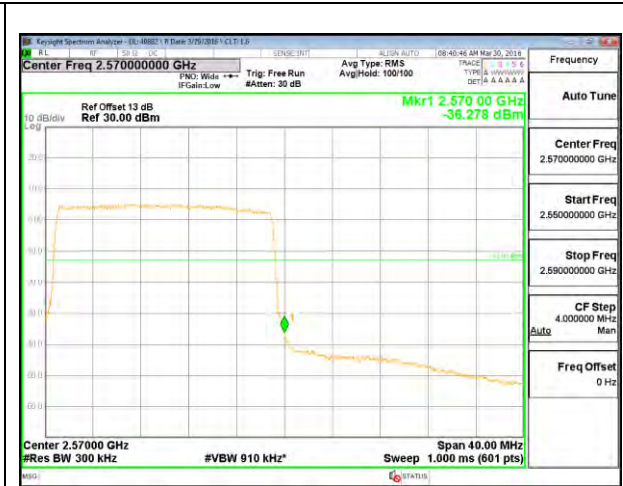

LTE B7 15MHz QPSK Low Channel 1RB

LTE B7 15MHz QPSK High Channel 1RB

LTE B7 15MHz QPSK Low Channel FRB

LTE B7 15MHz QPSK High Channel FRB

LTE B7 15MHz 16QAM Low Channel 1RB

LTE B7 15MHz 16QAM High Channel 1RB

LTE B7 15MHz 16QAM Low Channel FRB

LTE B7 15MHz 16QAM High Channel FRB

LTE B7 20MHz QPSK Low Channel 1RB

LTE B7 20MHz QPSK High Channel 1RB

LTE B7 20MHz QPSK Low Channel FRB

LTE B7 20MHz QPSK High Channel FRB

LTE B7 20MHz 16QAM Low Channel 1RB

LTE B7 20MHz 16QAM High Channel 1RB

LTE B7 20MHz 16QAM Low Channel FRB

LTE B7 20MHz 16QAM High Channel FRB

LTE Band 13

LTE B13 5MHz QPSK Low Channel 1RB

LTE B13 5MHz QPSK High Channel 1RB