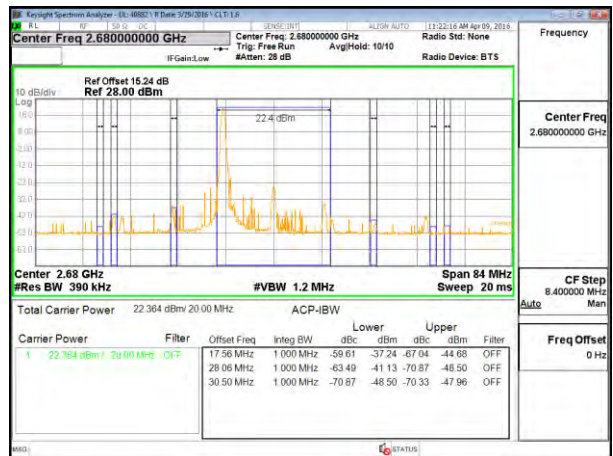

LTE B41 15MHz 16QAM High Channel 1RB

LTE B41 15MHz 16QAM Low Channel FRB

LTE B41 15MHz 16QAM High Channel FRB

LTE B41 20MHz QPSK Low Channel 1RB

LTE B41 20MHz QPSK High Channel 1RB

LTE B41 20MHz QPSK Low Channel FRB