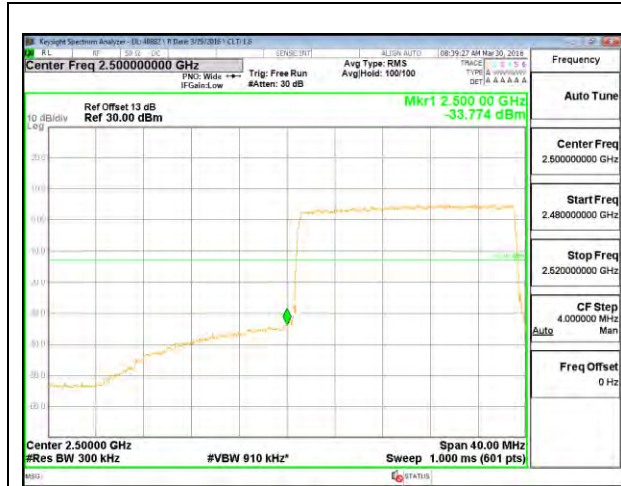

LTE B7 20MHz 16QAM Low Channel FRB