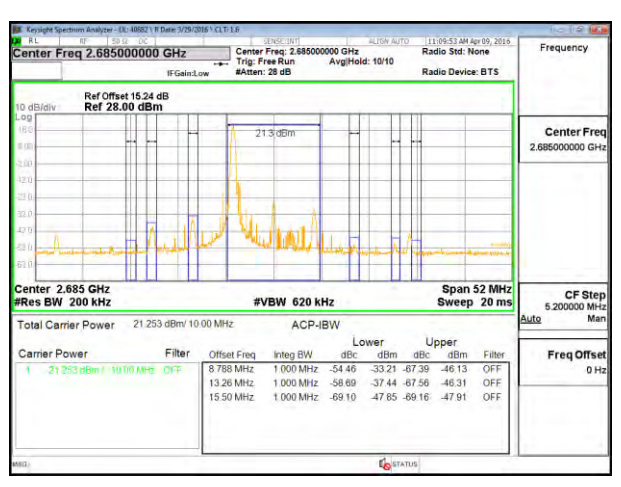

LTE B41 5MHz QPSK High Channel FRB

LTE B41 5MHz 16QAM Low Channel 1RB

LTE B41 5MHz 16QAM High Channel 1RB

LTE B41 5MHz 16QAM Low Channel FRB

LTE B41 5MHz 16QAM High Channel FRB

LTE B41 10MHz QPSK Low Channel 1RB