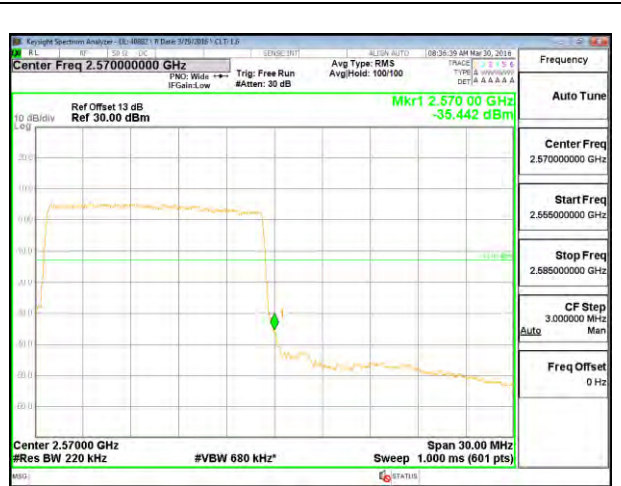

LTE B7 5MHz 16QAM Low Channel 1RB

LTE B7 5MHz 16QAM High Channel 1RB

LTE B7 5MHz 16QAM Low Channel FRB

LTE B7 5MHz 16QAM High Channel FRB

LTE B7 10MHz QPSK Low Channel 1RB

LTE B7 10MHz QPSK High Channel 1RB

LTE B7 10MHz QPSK Low Channel FRB

LTE B7 10MHz QPSK High Channel FRB

LTE B7 10MHz 16QAM Low Channel 1RB

LTE B7 10MHz 16QAM High Channel 1RB

LTE B7 10MHz 16QAM Low Channel FRB

LTE B7 10MHz 16QAM High Channel FRB

LTE B7 15MHz QPSK Low Channel 1RB

LTE B7 15MHz QPSK High Channel 1RB

LTE B7 15MHz QPSK Low Channel FRB

LTE B7 15MHz QPSK High Channel FRB

LTE B7 15MHz 16QAM Low Channel 1RB

LTE B7 15MHz 16QAM High Channel 1RB

LTE B7 15MHz 16QAM Low Channel FRB

LTE B7 15MHz 16QAM High Channel FRB

LTE B7 20MHz QPSK Low Channel 1RB

LTE B7 20MHz QPSK High Channel 1RB

LTE B7 20MHz QPSK Low Channel FRB

LTE B7 20MHz QPSK High Channel FRB