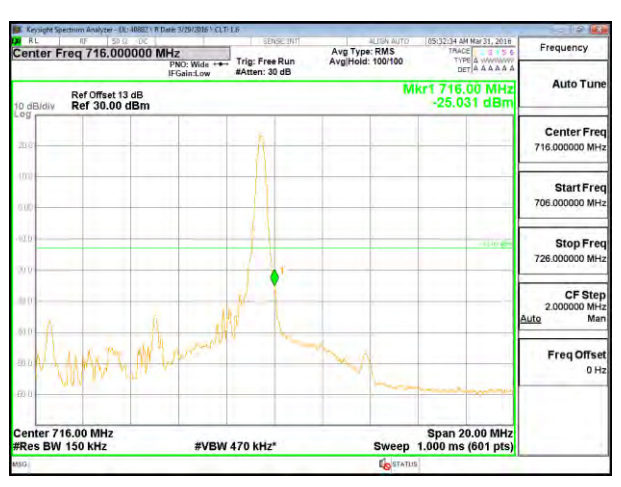

LTE B17 5MHz 16QAM Low Channel 1RB

LTE B17 5MHz 16QAM High Channel 1RB

LTE B17 5MHz 16QAM Low Channel FRB

LTE B17 5MHz 16QAM High Channel FRB

LTE B17 10MHz QPSK Low Channel 1RB

LTE B17 10MHz QPSK High Channel 1RB