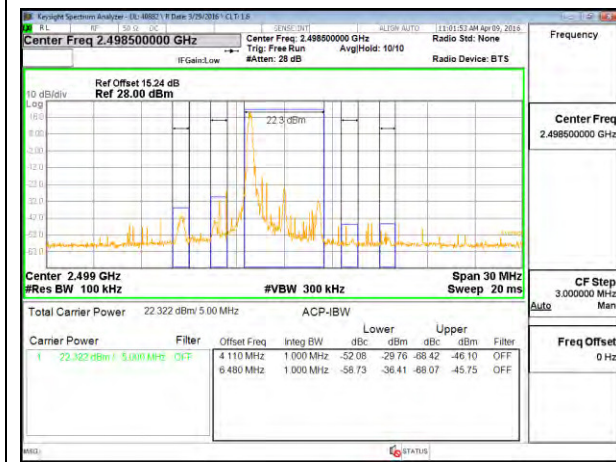

LTE B41 5MHz 16QAM Low Channel 1RB