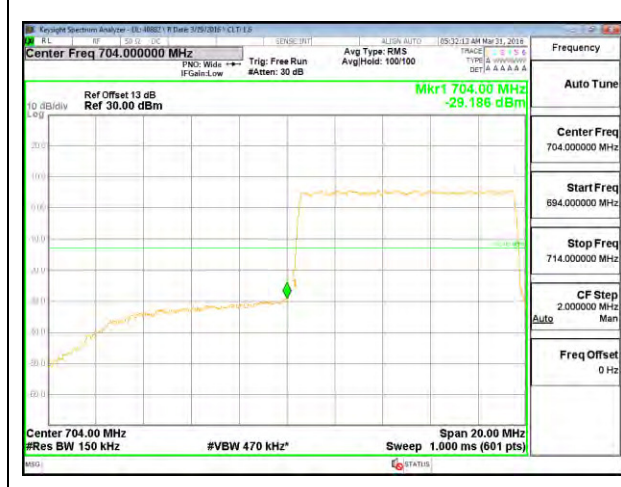

LTE B17 10MHz QPSK Low Channel FRB

LTE B17 10MHz QPSK High Channel FRB

LTE B17 10MHz 16QAM Low Channel 1RB

LTE B17 10MHz 16QAM High Channel 1RB

LTE B17 10MHz 16QAM Low Channel FRB

LTE B17 10MHz 16QAM High Channel FRB

11.2. EMISSION MASK PLOTS LTE Band 7

LTE B7 5MHz 16QAM Low Channel FRB

LTE B7 5MHz 16QAM High Channel FRB

LTE B7 10MHz QPSK Low Channel 1RB

LTE B7 10MHz QPSK High Channel 1RB

LTE B7 10MHz QPSK Low Channel FRB