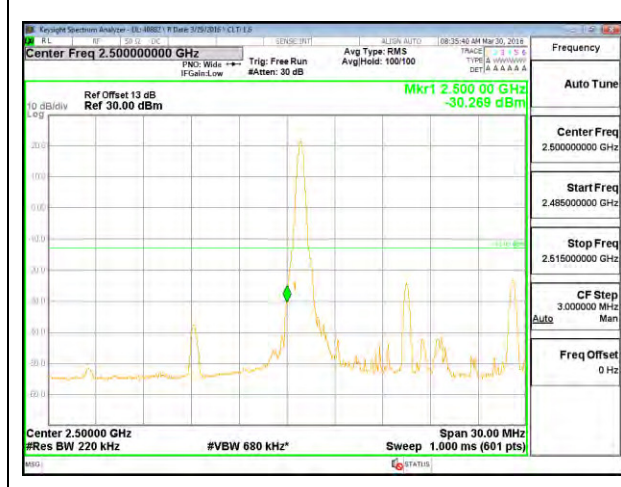

LTE B7 15MHz QPSK Low Channel 1RB

LTE B7 15MHz QPSK High Channel 1RB

LTE B7 15MHz QPSK Low Channel FRB

LTE B7 15MHz QPSK High Channel FRB

LTE B7 15MHz 16QAM Low Channel 1RB

LTE B7 15MHz 16QAM High Channel 1RB

LTE B7 15MHz 16QAM Low Channel FRB

LTE B7 15MHz 16QAM High Channel FRB

LTE B7 20MHz QPSK Low Channel 1RB

LTE B7 20MHz QPSK High Channel 1RB

LTE B7 20MHz QPSK Low Channel FRB

LTE B7 20MHz QPSK High Channel FRB