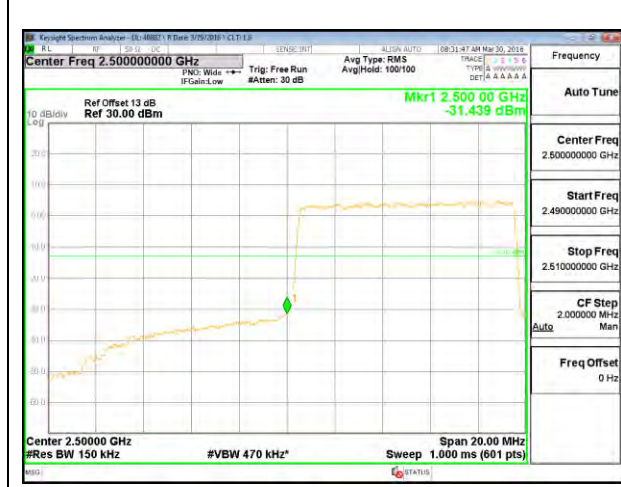

LTE B5 10MHz 16QAM Low Channel FRB

LTE B5 10MHz 16QAM High Channel FRB

LTE Band 7

LTE B7 5MHz QPSK Low Channel 1RB

LTE B7 5MHz QPSK High Channel 1RB

LTE B7 5MHz QPSK Low Channel FRB

LTE B7 5MHz QPSK High Channel FRB

LTE B7 5MHz 16QAM Low Channel 1RB

LTE B7 5MHz 16QAM High Channel 1RB

LTE B7 5MHz 16QAM Low Channel FRB

LTE B7 5MHz 16QAM High Channel FRB

LTE B7 10MHz QPSK Low Channel 1RB

LTE B7 10MHz QPSK High Channel 1RB

LTE B7 10MHz QPSK Low Channel FRB

LTE B7 10MHz QPSK High Channel FRB

LTE B7 10MHz 16QAM Low Channel 1RB

LTE B7 10MHz 16QAM High Channel 1RB

LTE B7 10MHz 16QAM Low Channel FRB

LTE B7 10MHz 16QAM High Channel FRB