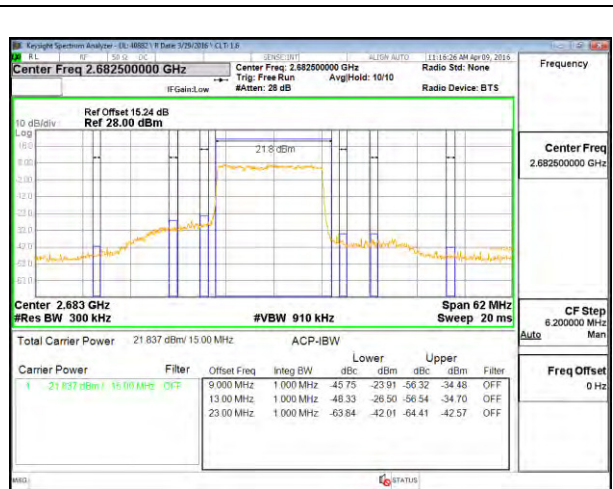

LTE B41 10MHz 16QAM High Channel FRB

LTE B41 15MHz QPSK Low Channel 1RB

LTE B41 15MHz QPSK High Channel 1RB

LTE B41 15MHz QPSK Low Channel FRB

LTE B41 15MHz QPSK High Channel FRB

LTE B41 15MHz 16QAM Low Channel 1RB