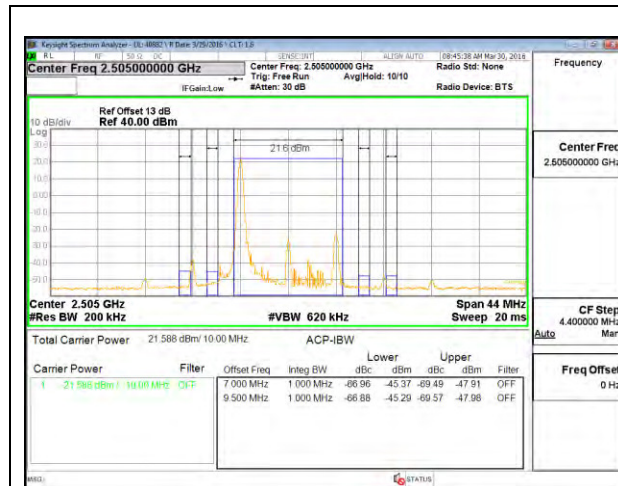

LTE B7 10MHz 16QAM Low Channel 1RB