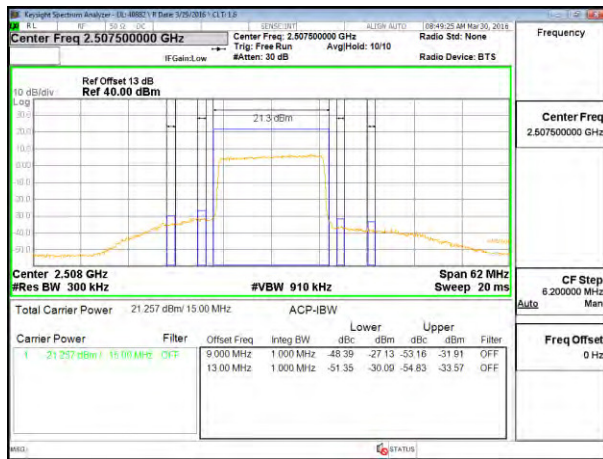

LTE B7 15MHz QPSK High Channel 1RB

LTE B7 15MHz QPSK Low Channel FRB

LTE B7 15MHz QPSK High Channel FRB

LTE B7 15MHz 16QAM Low Channel 1RB

LTE B7 15MHz 16QAM High Channel 1RB

LTE B7 15MHz 16QAM Low Channel FRB