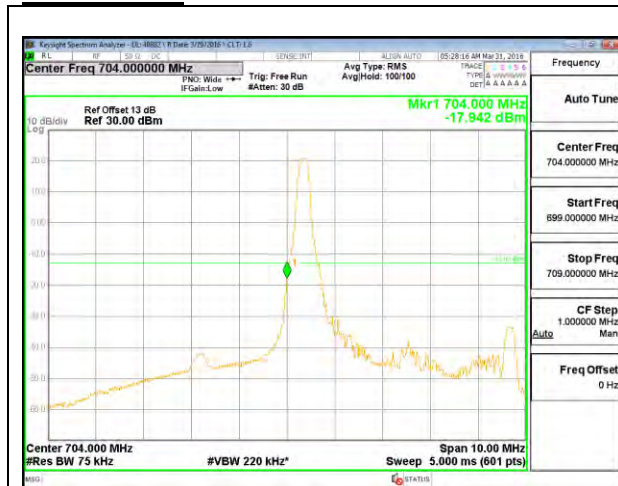

LTE Band 17

LTE B17 5MHz QPSK Low Channel 1RB