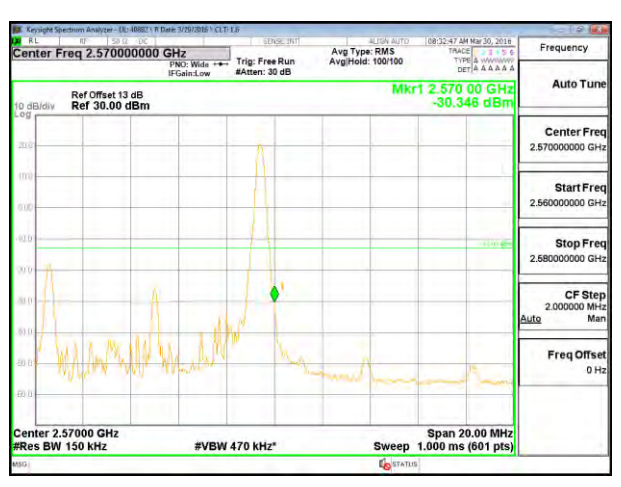

LTE B7 5MHz 16QAM Low Channel 1RB

LTE B7 5MHz 16QAM High Channel 1RB

LTE B7 5MHz 16QAM Low Channel FRB

LTE B7 5MHz 16QAM High Channel FRB

LTE B7 10MHz QPSK Low Channel 1RB

LTE B7 10MHz QPSK High Channel 1RB

LTE B7 10MHz QPSK Low Channel FRB

LTE B7 10MHz QPSK High Channel FRB

LTE B7 10MHz 16QAM Low Channel 1RB

LTE B7 10MHz 16QAM High Channel 1RB

LTE B7 10MHz 16QAM Low Channel FRB

LTE B7 10MHz 16QAM High Channel FRB