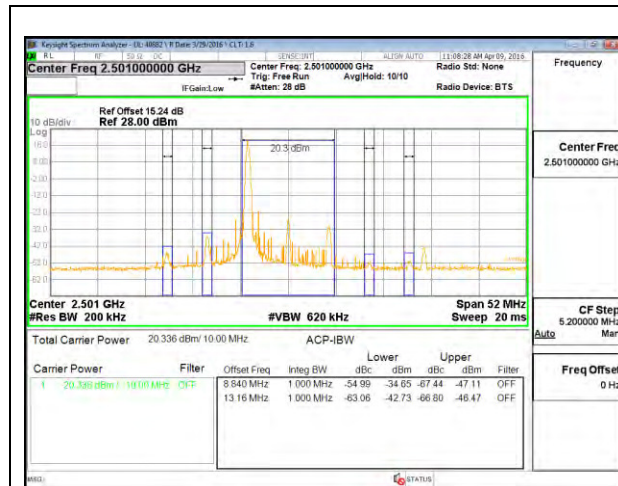

LTE B41 10MHz 16QAM Low Channel 1RB