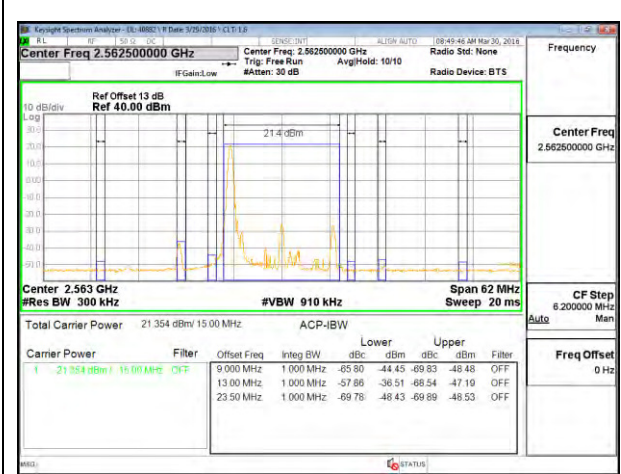

LTE B7 10MHz QPSK High Channel FRB

LTE B7 10MHz 16QAM Low Channel 1RB

LTE B7 10MHz 16QAM High Channel 1RB

LTE B7 10MHz 16QAM Low Channel FRB

LTE B7 10MHz 16QAM High Channel FRB

LTE B7 15MHz QPSK Low Channel 1RB