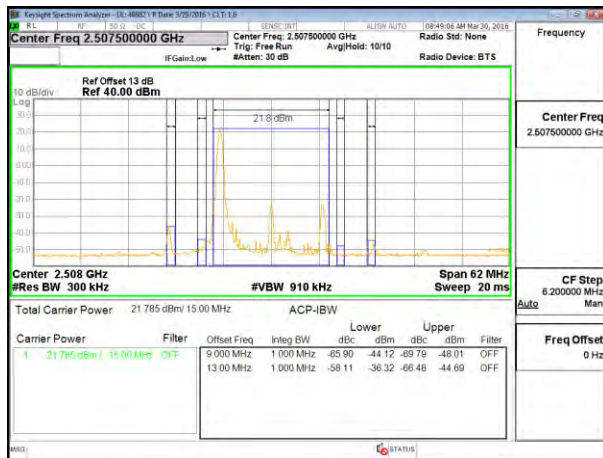

LTE B7 15MHz 16QAM Low Channel 1RB