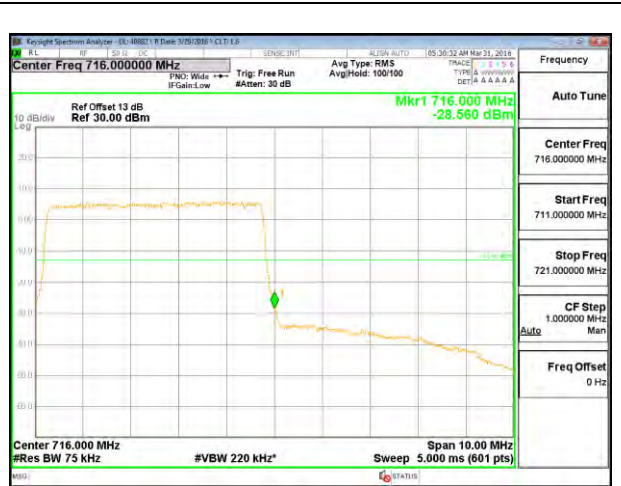

LTE B13 10MHz 16QAM Low Channel FRB

LTE B13 10MHz 16QAM High Channel FRB

LTE Band 17

LTE B17 5MHz QPSK Low Channel 1RB

LTE B17 5MHz QPSK High Channel 1RB

LTE B17 5MHz QPSK Low Channel FRB

LTE B17 5MHz QPSK High Channel FRB

LTE B17 5MHz 16QAM Low Channel 1RB

LTE B17 5MHz 16QAM High Channel 1RB

LTE B17 5MHz 16QAM Low Channel FRB

LTE B17 5MHz 16QAM High Channel FRB

LTE B17 10MHz QPSK Low Channel 1RB

LTE B17 10MHz QPSK High Channel 1RB