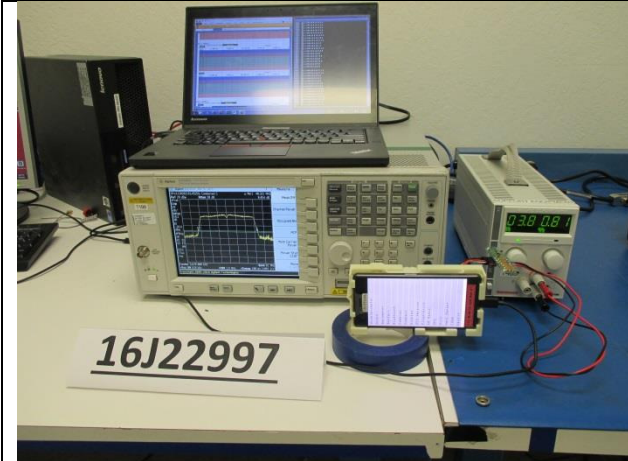

## RADIATED AND POWERLINE CONDUCTED EMISSIONS MEASUREMENT SETUP

RADIATED FRONT PHOTO (BELOW 1 GHz)

RADIATED BACK PHOTO (BELOW 1 GHz)

RADIATED FRONT PHOTO (ABOVE 1 GHz)

RADIATED BACK PHOTO (ABOVE 1 GHz)

LINE CONDUCTED FRONT PHOTO

LINE CONDUCTED SIDE VIEW PHOTO

**ANTENNA PORT CONDUCTED RF MEASUREMENT SETUP AND  
RADIATED RF MEASUREMENT SETUP FOR PORTABLE CONFIGURATION**

ANTENNA PORT CONDUCTED PHOTO

X-AXIS FRONT PHOTO

Y-AXIS FRONT PHOTO