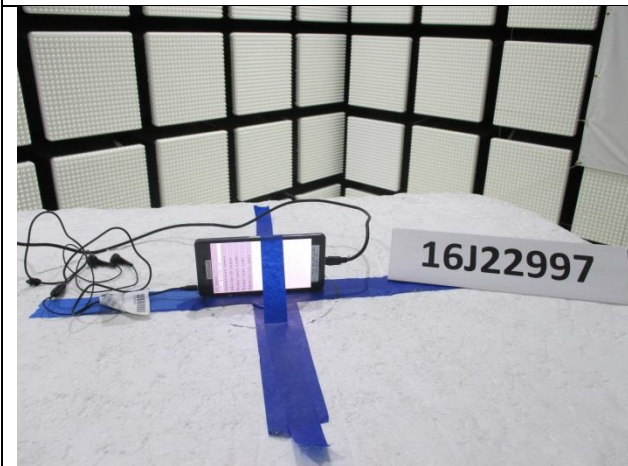

## RADIATED AND POWERLINE CONDUCTED EMISSIONS MEASUREMENT SETUP

RADIATED FRONT PHOTO (BELOW 1 GHz)

RADIATED BACK PHOTO (BELOW 1 GHz)

RADIATED FRONT PHOTO (ABOVE 1 GHz)

RADIATED BACK PHOTO (ABOVE 1 GHz)

LINE CONDUCTED FRONT PHOTO

LINE CONDUCTED SIDE VIEW PHOTO

**ANTENNA PORT CONDUCTED RF MEASUREMENT SETUP AND  
RADIATED RF MEASUREMENT SETUP FOR PORTABLE CONFIGURATION**

ANTENNA PORT CONDUCTED PHOTO

X-AXIS FRONT PHOTO

Y-AXIS FRONT PHOTO

Z-AXIS FRONT PHOTO

**END OF REPORT**