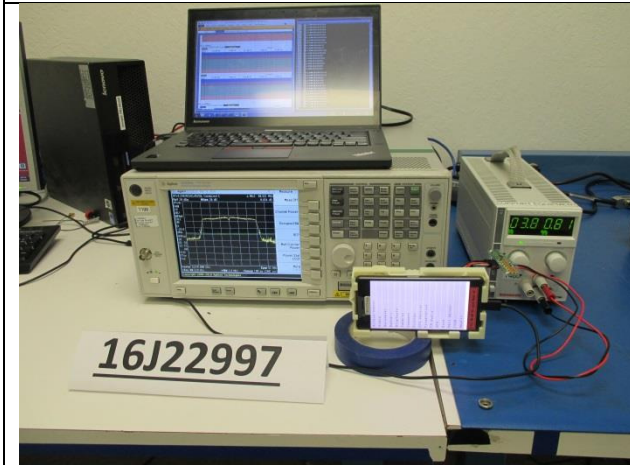

11. SETUP PHOTOS

RADIATED AND POWERLINE CONDUCTED EMISSIONS MEASUREMENT SETUP

RADIATED FRONT PHOTO (BELOW 1 GHz)

RADIATED BACK PHOTO (BELOW 1 GHz)

RADIATED FRONT PHOTO (ABOVE 1 GHz)

RADIATED BACK PHOTO (ABOVE 1 GHz)

LINE CONDUCTED FRONT PHOTO

LINE CONDUCTED SIDE VIEW PHOTO

**ANTENNA PORT CONDUCTED RF MEASUREMENT SETUP AND
RADIATED RF MEASUREMENT SETUP FOR PORTABLE CONFIGURATION**

ANTENNA PORT CONDUCTED PHOTO

X-AXIS FRONT PHOTO