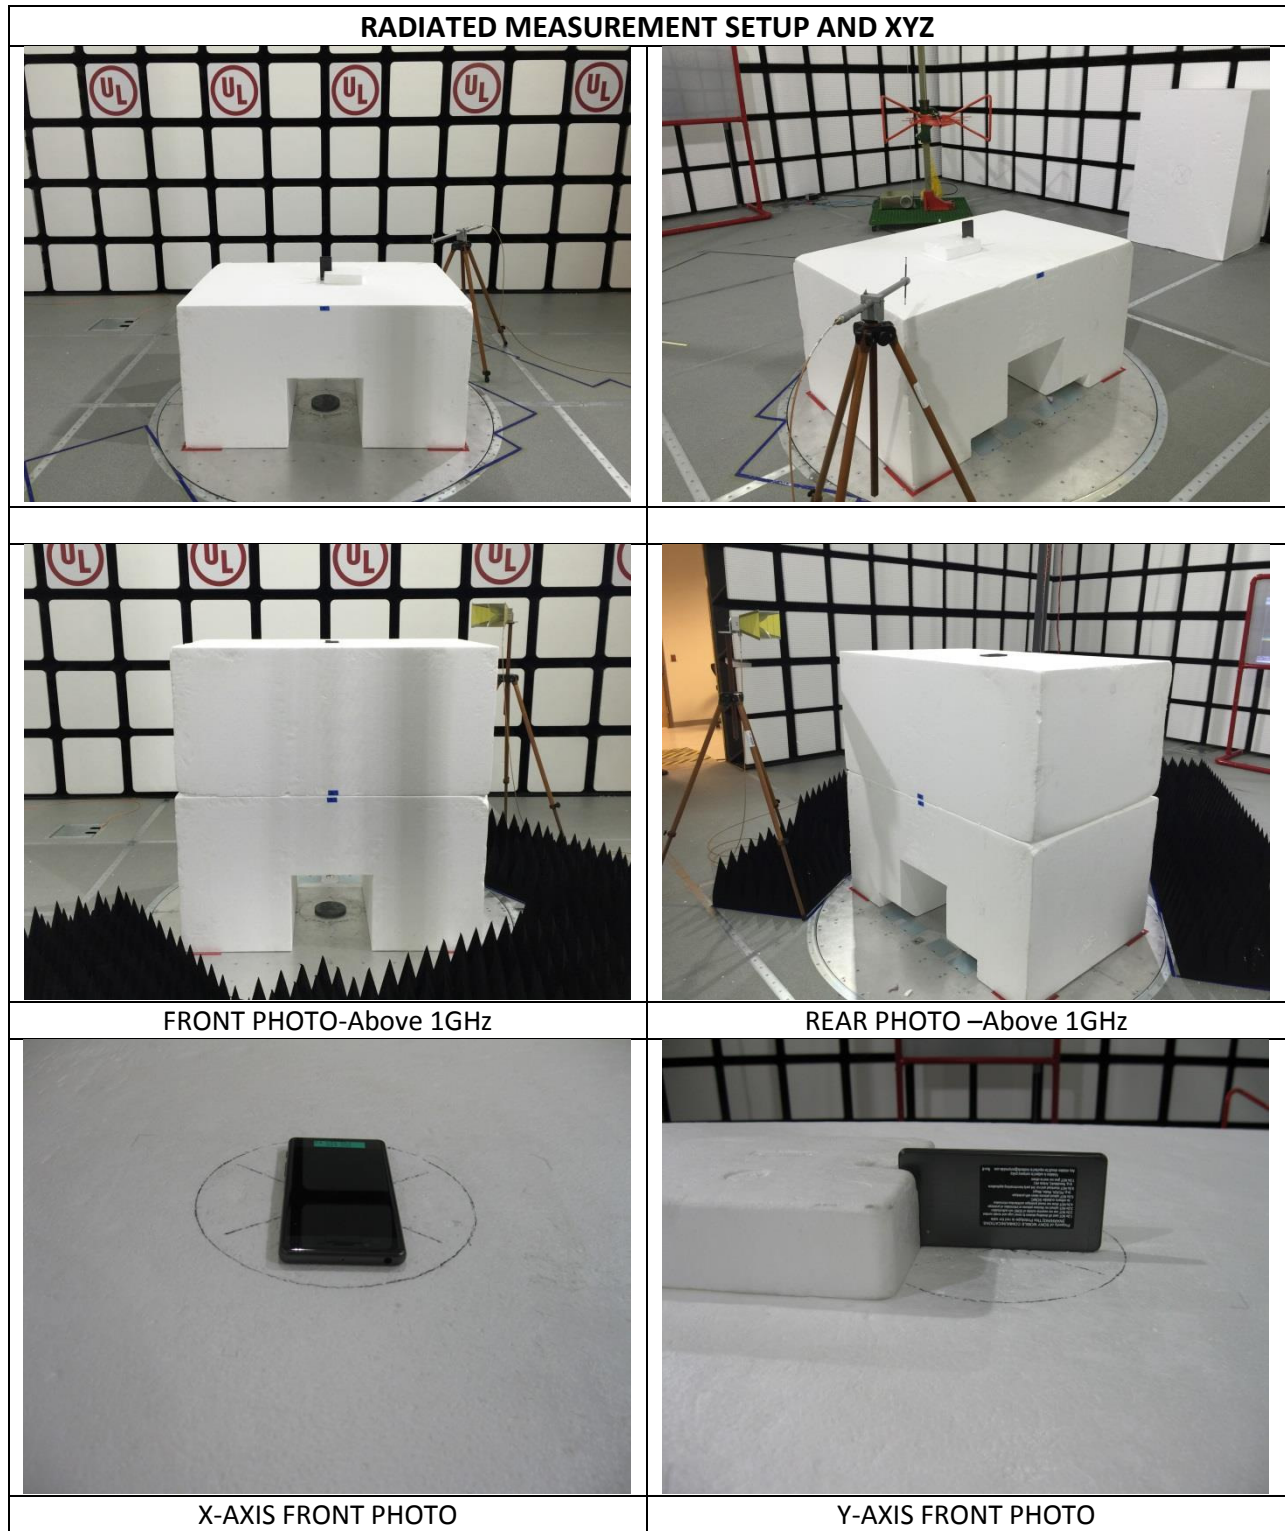

### 15. SETUP PHOTOS

Z-AXIS FRONT PHOTO

**ANTENNA PORT CONDUCTED RF MEASUREMENT SETUP AND  
FREQUENCY STABILITY**

ANTENNA PORT CONDUCTED PHOTO

FREQUENCY STABILITY

**END OF REPORT**